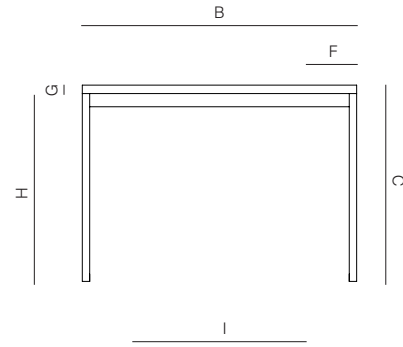

S2

by Ann Vering

RECT DINING TABLE 96" ALUMINIUM

976217

SPECIFICATIONS

Width: 96" 224 cm
Depth: 41" 104 cm
Height: 29 1/2" 75 cm

FINISHES

MATERIALS

Frame: Marine Grade Powder coated aluminum.

ALUMINIUM

THROW PILLOWS SOLD SEPARATELY

DANAO

danaoliving.com

RECT DINING TABLE 96" ALUMINIUM

976217

MEASURES INCH CM	OVERALL LENGTH	OVERALL WIDTH	OVERALL HEIGHT	SIZE OF BASE	OVERHANG AT ENDS	OVERHANG AT SIDES	TABLE TOP THICKNESS	APRON TO FLOOR CLEARANCE	SPACE BETWEEN LEGS AT HEAD	SPACE BETWEEN LEGS AT SIDE	SEAT UP TO
DESCRIPTION	A	B	C	D	E	F	G	H	I	J	K
RECT DINING TABLE 96 X 41"	96	41	29 1/2	72	12	7 3/4	1 1/4	24 3/4	23	62	6 TO 8
SKU# 976217	224	104	75	183	30	19.6	3.2	63	58.5	157	6 TO 8

MEASURES INCH CM	DIAGONAL CLEARANCE	OVERALL FURNITURE WEIGHT LBS KGS	TOTAL PIECES IN A BOX	BOXED WEIGHT LBS KGS	CUBE
DESCRIPTION	L				
RECT DINING TABLE 96 X 41"	44 1/2	161.34	1	177.43	30.2
SKU# 976217	113	73.18	1	80.48	