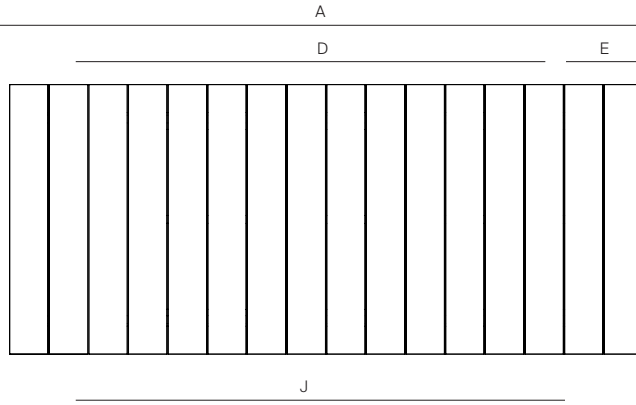

S2

by Ann Vering

RECT DINING TABLE 96" ALUMINIUM

976217

SPECIFICATIONS

Width: 96" 224 cm
Depth: 41" 104 cm
Height: 29 1/2" 75 cm

FINISHES

MATERIALS

Frame: Marine Grade Powder coated aluminum.

ALUMINIUM

THROW PILLOWS SOLD SEPARATELY

DANAO

danaoliving.com

RECT DINING TABLE 96" ALUMINIUM

976217

MEASURES INCH CM	OVERALL LENGTH	OVERALL WIDTH	OVERALL HEIGHT	SIZE OF BASE	OVERHANG AT ENDS	OVERHANG AT SIDES	TABLE TOP THICKNESS	APRON TO FLOOR CLEARANCE	SPACE BETWEEN LEGS AT HEAD	SPACE BETWEEN LEGS AT SIDE	SEAT UP TO
DESCRIPTION	A	B	C	D	E	F	G	H	I	J	K
RECT DINING TABLE 96 X 41"	96	41	29 1/2	72	12	7 3/4	1 1/4	24 3/4	23	62	6 TO 8
SKU# 976217	224	104	75	183	30	19.6	3.2	63	58.5	157	6 TO 8

MEASURES INCH CM	DIAGONAL CLEARANCE	OVERALL FURNITURE WEIGHT LBS KGS	TOTAL PIECES IN A BOX	BOXED WEIGHT LBS KGS	CUBE
DESCRIPTION	L				
RECT DINING TABLE 96 X 41"	44 1/2	161.34	1	177.43	30.2
SKU# 976217	113	73.18	1	80.48	