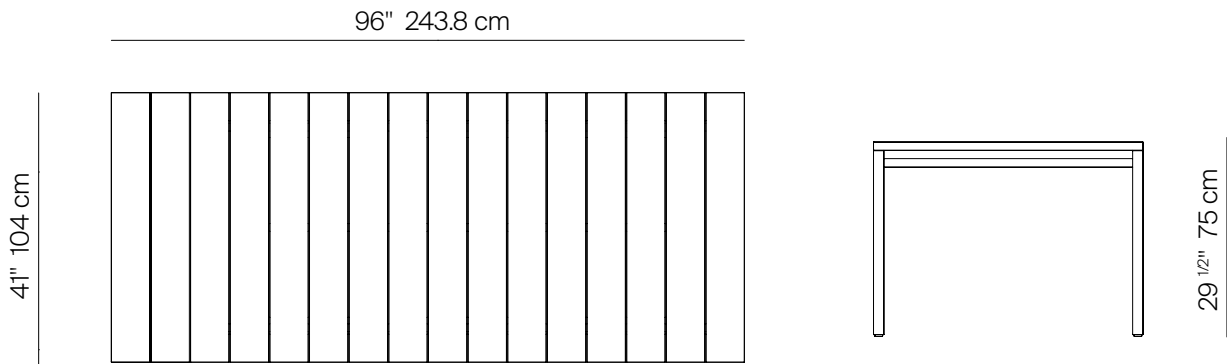

S2

by Ann Vering

RECT DINING TABLE 96" ALUMINIUM

976217

SPECIFICATIONS

Width: 96" 224 cm
Depth: 41" 104 cm
Height: 29 1/2" 75 cm

FINISHES

MATERIALS

Frame: Marine Grade Powder coated aluminum.

ALUMINIUM

THROW PILLOWS SOLD SEPARATELY

DANAO

danaoliving.com

RECT DINING TABLE 96" ALUMINIUM

976217

MEASURES INCH CM	OVERALL LENGTH	OVERALL WIDTH	OVERALL HEIGHT	SIZE OF BASE	OVERHANG AT ENDS	OVERHANG AT SIDES	TABLE TOP THICKNESS	APRON TO FLOOR CLEARANCE	SPACE BETWEEN LEGS AT HEAD	SPACE BETWEEN LEGS AT SIDE	SEAT UP TO
DESCRIPTION	A	B	C	D	E	F	G	H	I	J	K
RECT DINING TABLE 96 X 41"	96	41	29 1/2	72	12	7 3/4	1 1/4	24 3/4	23	62	6 TO 8
SKU# 976217	224	104	75	183	30	19.6	3.2	63	58.5	157	6 TO 8

MEASURES INCH CM	DIAGONAL CLEARANCE	OVERALL FURNITURE WEIGHT LBS KGS	TOTAL PIECES IN A BOX	BOXED WEIGHT LBS KGS	CUBE
DESCRIPTION	L				
RECT DINING TABLE 96 X 41"	44 1/2	161.34	1	177.43	30.2
SKU# 976217	113	73.18	1	80.48	