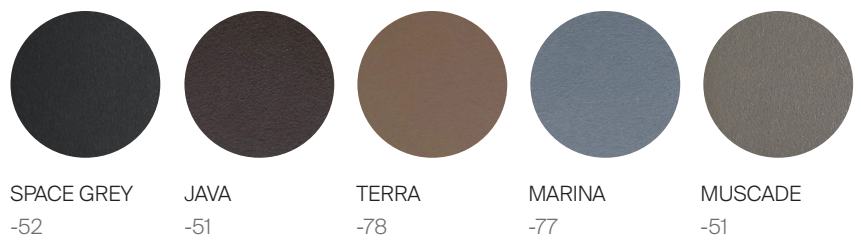

S2

by Ann Vering

RECT DINING TABLE 96" ALUMINIUM

976217

SPECIFICATIONS

Width: 96" 224 cm
Depth: 41" 104 cm
Height: 29 1/2" 75 cm

FINISHES

MATERIALS

Frame: Marine Grade Powder coated aluminum.

ALUMINIUM

THROW PILLOWS SOLD SEPARATELY

DANAO

danaoliving.com

RECT DINING TABLE 96" ALUMINIUM

976217

MEASURES INCH CM	OVERALL LENGTH	OVERALL WIDTH	OVERALL HEIGHT	SIZE OF BASE	OVERHANG AT ENDS	OVERHANG AT SIDES	TABLE TOP THICKNESS	APRON TO FLOOR CLEARANCE	SPACE BETWEEN LEGS AT HEAD	SPACE BETWEEN LEGS AT SIDE	SEAT UP TO
DESCRIPTION	A	B	C	D	E	F	G	H	I	J	K
RECT DINING TABLE 96 X 41"	96	41	29 1/2	72	12	7 3/4	1 1/4	24 3/4	23	62	6 TO 8
SKU# 976217	224	104	75	183	30	19.6	3.2	63	58.5	157	6 TO 8