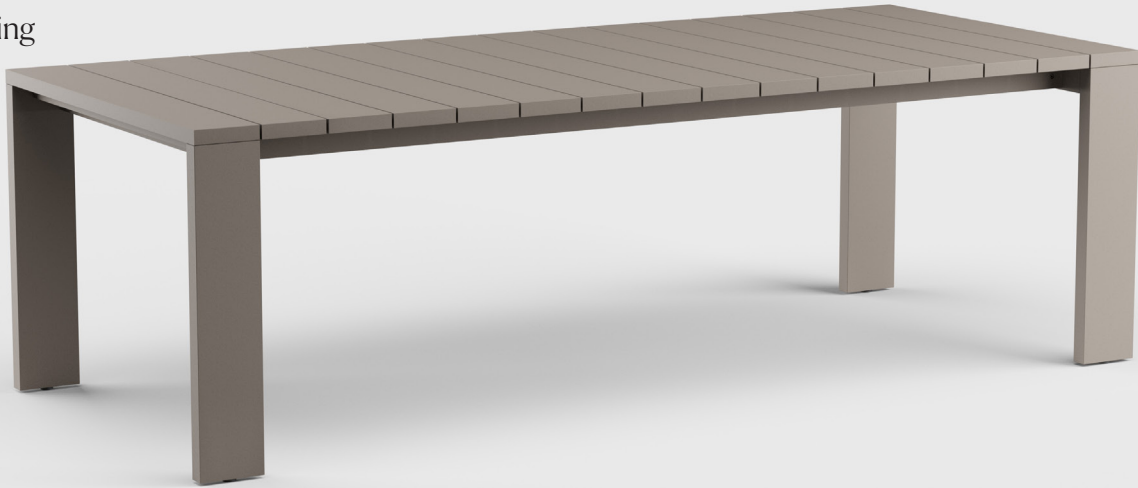

S2

by Ann Vering

RECT DINING TABLE 96" ALUMINIUM

976217

SPECIFICATIONS

Width: 96" 224 cm
Depth: 41" 104 cm
Height: 29 1/2" 75 cm

FINISHES

MATERIALS

Frame: Marine Grade Powder coated aluminum.

ALUMINIUM

THROW PILLOWS SOLD SEPARATELY

DANAO

danaoliving.com

RECT DINING TABLE 96" ALUMINIUM

976217

MEASURES INCH CM	OVERALL LENGTH	OVERALL WIDTH	OVERALL HEIGHT	SIZE OF BASE	OVERHANG AT ENDS	OVERHANG AT SIDES	TABLE TOP THICKNESS	APRON TO FLOOR CLEARANCE	SPACE BETWEEN LEGS AT HEAD	SPACE BETWEEN LEGS AT SIDE	SEAT UP TO
DESCRIPTION	A	B	C	D	E	F	G	H	I	J	K
RECT DINING TABLE 96 X 41"	96	41	29 1/2	72	12	7 3/4	1 1/4	24 3/4	23	62	6 TO 8
SKU# 976217	224	104	75	183	30	19.6	3.2	63	58.5	157	6 TO 8

MEASURES INCH CM	DIAGONAL CLEARANCE	OVERALL FURNITURE WEIGHT LBS KGS	TOTAL PIECES IN A BOX	BOXED WEIGHT LBS KGS	CUBE
DESCRIPTION	L				
RECT DINING TABLE 96 X 41"	44 1/2	161.34	1	177.43	30.2
SKU# 976217	113	73.18	1	80.48	