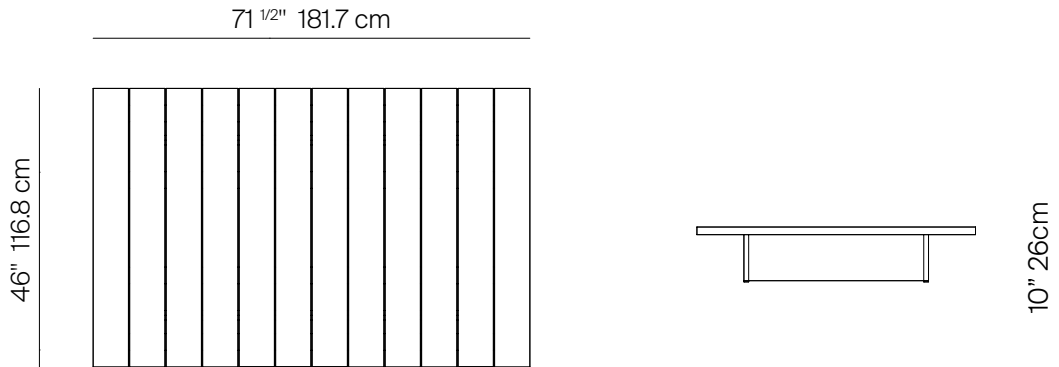

## SPECIFICATIONS

Width:	71 1/2"	181.7 cm
Depth:	46"	116.8 cm
Height:	10"	26 cm

# DANA O

[danaoliving.com](http://danaoliving.com)

MEASURES INCH CM	OVERALL LENGTH	OVERALL WIDTH	OVERALL HEIGHT	SIZE OF BASE	OVERHANG AT ENDS	OVERHANG AT SIDES	TABLE TOP THICKNESS	APRON TO FLOOR CLEARANCE	SPACE BETWEEN LEGS AT HEAD	SPACE BETWEEN LEGS AT SIDE	SEAT UP TO
DESCRIPTION	A	B	C	D	E	F	G	H	I	J	K
RECT COFFEE TABLE 71"	71 1/2	46	9	56	7 3/4	7 3/4	1 1/4	8 1/2	-	-	-
SKU# 175204	181.7	116.8	23	142	20	20	3.2	22	-	-	-

MEASURES INCH CM	DIAGONAL CLEARANCE	OVERALL FURNITURE WEIGHT LBS KGS	TOTAL PIECES IN A BOX	BOXED WEIGHT LBS KGS	CUBE
DESCRIPTION	L				
RECT COFFEE TABLE 71"	39	134	1	163	26
SKU# 175204	99	60	1	73	

TRHOW PILLOWS SOLD SEPARATELY