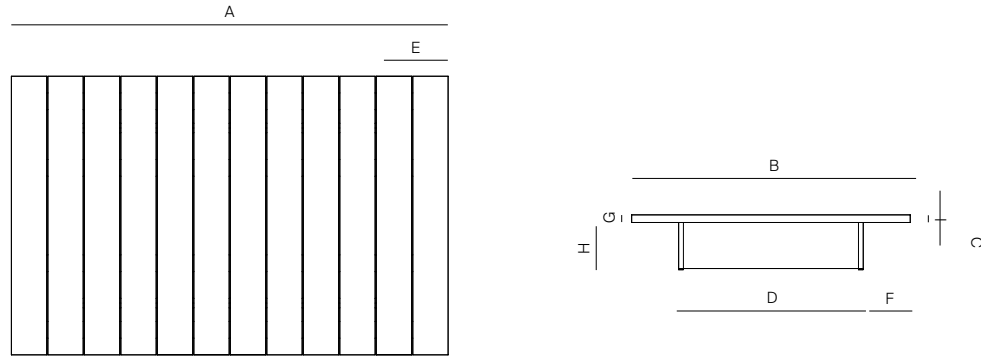

## SPECIFICATIONS

Width:	71 1/2"	181.7 cm
Depth:	46"	116.8 cm
Height:	10"	26 cm

# DANA O

[danaoliving.com](http://danaoliving.com)

MEASURES INCH CM	OVERALL LENGTH	OVERALL WIDTH	OVERALL HEIGHT	SIZE OF BASE	OVERHANG AT ENDS	OVERHANG AT SIDES	TABLE TOP THICKNESS	APRON TO FLOOR CLEARANCE	SPACE BETWEEN LEGS AT HEAD	SPACE BETWEEN LEGS AT SIDE	SEAT UP TO
DESCRIPTION	A	B	C	D	E	F	G	H	I	J	K
RECT COFFEE TABLE 71"	71 1/2	46	9	56	7 3/4	7 3/4	1 1/4	8 1/2	-	-	-
SKU# 175204	181.7	116.8	23	142	20	20	3.2	22	-	-	-