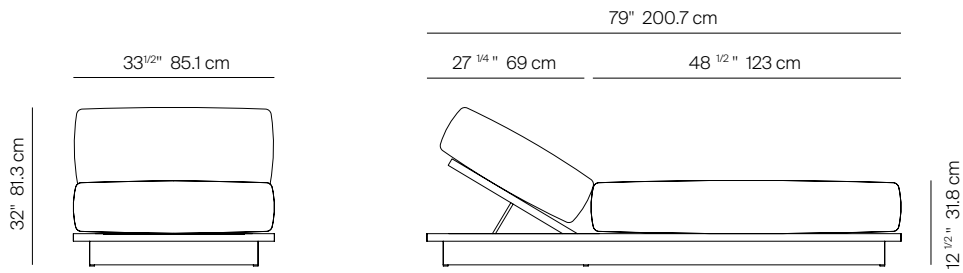

S2

by Ann Vering

CHAISE

172901

SPECIFICATIONS

Width:	33 1/2"	85.1 cm
Depth:	79"	200.7 cm
Height:	32"	81.3 cm
Seat height:	12 1/2"	31.8 cm

COM: 5 1/2 yds
COM based on 54" wide no repeat fabric.

MATERIALS

MEASURES INCH CM	OVERALL WIDTH	OVERALL DEPTH	OVERALL HEIGHT WITH CUSHIONS	OVERALL FRAME HEIGHT	ARM HEIGHT	ARM WIDTH	FOOT HEIGHT	SEAT HEIGHT WITH CUSHIONS	FRAME SEAT HEIGHT (FLOOR TO FRAME)	INSIDE SEAT WIDTH	INSIDE SEAT DEPTH
DESCRIPTION	A	B	C	D	E	F	G	H	I	J	K
SINGLE CHAISE	33 1/2	79	32	31/2	-	-	2	12 1/2	3 1/4	33 1/2	48 1/2
SKU# 172901	85.1	200.7	81.3	8.7	-	-	5	31.8	8.7	85	123.2

MEASURES INCH CM	# OF BACK CUSHIONS	# OF SEAT CUSHIONS	COM YARDS METERS	DIAGONAL CLEARANCE	FURNITURE WEIGHT LBS KGS	TOTAL PIECES IN A BOX	BOXED WEIGHT LBS KGS	CUBE
DESCRIPTION	L							
SINGLE CHAISE	1	1	5 1/2	31	60	1	72	11.3
SKU# 172901	1	1	5	78.7	27	1	33	