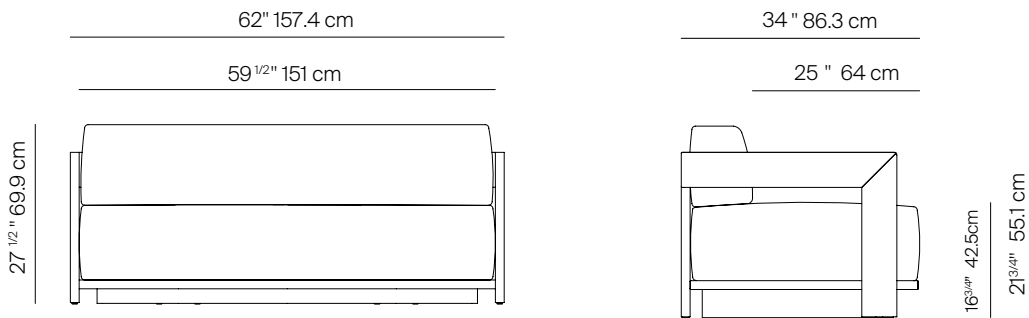

S2

by Ann Vering

2 SEATER SOFA 62"

172501

SPECIFICATIONS

Width: 62" 157.4 cm
Depth: 34" 86.3 cm
Height: 27 1/2" 69.9 cm
Seat height: 16 3/4" 42.5 cm

COM: 6 3/4 yds
COM based on 54" wide no repeat fabric.

MATERIALS

danaoliving.com

MEASURES INCH CM	OVERALL WIDTH	OVERALL DEPTH	OVERALL HEIGHT WITH CUSHIONS	OVERALL FRAME HEIGHT	ARM HEIGHT	ARM WIDTH	FOOT HEIGHT	SEAT HEIGHT WITH CUSHIONS	FRAME SEAT HEIGHT (FLOOR TO FRAME)	INSIDE SEAT WIDTH	INSIDE SEAT DEPTH
DESCRIPTION	A	B	C	D	E	F	G	H	I	J	K
2 SEATER SOFA 62"	62	34	27 1/2	21 3/4	21 3/4	11/4	2	16 3/4	3 1/4	59 1/2	25
SKU# 172501	157.4	86.3	69.9	55.1	55.1	3.2	5	42.5	8.7	151	63.5

MEASURES INCH CM	# OF BACK CUSHIONS	# OF SEAT CUSHIONS	COM YARDS METERS	DIAGONAL CLEARANCE	FURNITURE WEIGHT LBS KGS	TOTAL PIECES IN A BOX	BOXED WEIGHT LBS KGS	CUBE
DESCRIPTION	L							
2 SEATER SOFA 62"	1	1	6 3/4	37 1/2	80	1	89	37.4
SKU# 172501	1	1	6.2	95	36	1	40	