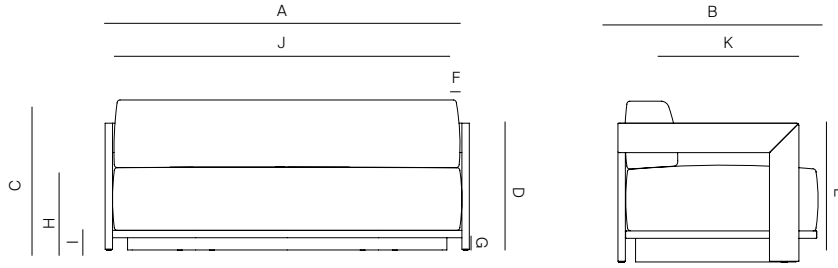

S2

by Ann Vering

2 SEATER SOFA 62"

172501

SPECIFICATIONS

Width: 62" 157.4 cm
Depth: 34" 86.3 cm
Height: 27 1/2" 69.9 cm
Seat height: 16 3/4" 42.5 cm

COM: 6 3/4 yds
COM based on 54" wide no repeat fabric.

MATERIALS

danaoliving.com

MEASURES INCH CM	OVERALL WIDTH	OVERALL DEPTH	OVERALL HEIGHT WITH CUSHIONS	OVERALL FRAME HEIGHT	ARM HEIGHT	ARM WIDTH	FOOT HEIGHT	SEAT HEIGHT WITH CUSHIONS	FRAME SEAT HEIGHT (FLOOR TO FRAME)	INSIDE SEAT WIDTH	INSIDE SEAT DEPTH
DESCRIPTION	A	B	C	D	E	F	G	H	I	J	K
2 SEATER SOFA 62"	62	34	27 1/2	21 3/4	21 3/4	11/4	2	16 3/4	3 1/4	59 1/2	25
SKU# 172501	157.4	86.3	69.9	55.1	55.1	3.2	5	42.5	8.7	151	63.5

MEASURES INCH CM	# OF BACK CUSHIONS	# OF SEAT CUSHIONS	COM YARDS METERS	DIAGONAL CLEARANCE	FURNITURE WEIGHT LBS KGS	TOTAL PIECES IN A BOX	BOXED WEIGHT LBS KGS	CUBE
DESCRIPTION	L							
2 SEATER SOFA 62"	1	1	6 3/4	37 1/2	80	1	89	37.4
SKU# 172501	1	1	6.2	95	36	1	40	