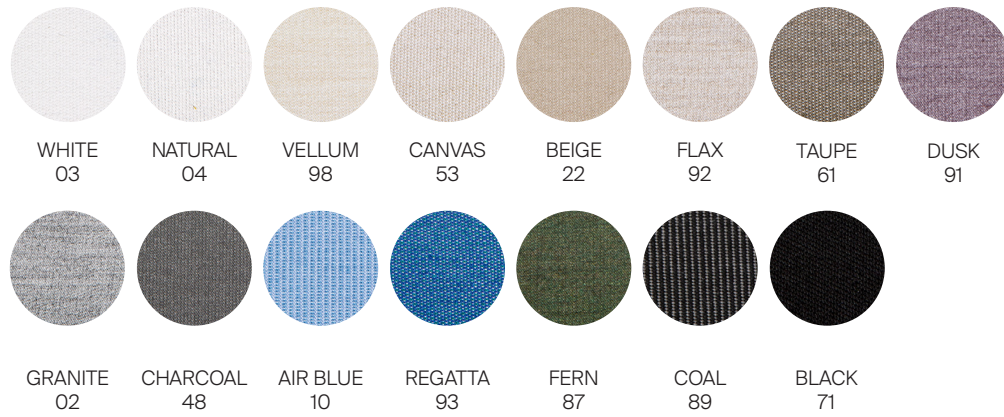

## FINISHES

COMPLETE COLLECTION

Chair

Chair with cushions

Stool

Stool with cushions

\_Grade A Fabric:

---

\_Grade B Fabric:

---

\*\*\* Quick ship fabrics