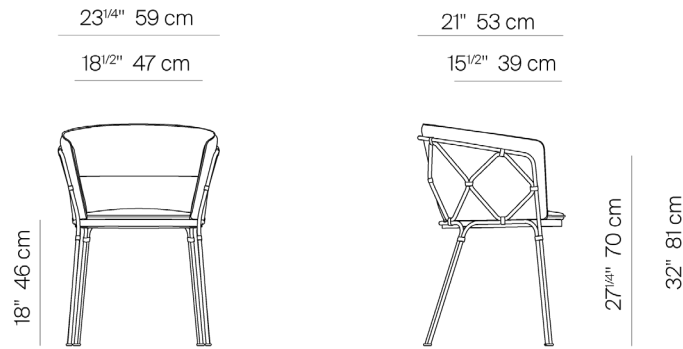

## CHAIR WITH CUSHIONS

282101

## SPECIFICATIONS

Width:	23 1/4"	59 cm
Depth:	21"	53 cm
Height:	30 1/4"	77 cm
Seat height:	18"	46 cm

COM: 4 Yds

COM based on 54" wide no repeat fabric.

## ALUMINUM

CHAIR WITH CUSHIONS

282101

MEASURES INCH CM	OVERALL WIDTH	OVERALL DEPTH	OVERALL HEIGHT WITH CUSHIONS	OVERALL FRAME HEIGHT	ARM HEIGHT	ARM WIDTH	FOOT HEIGHT	SEAT HEIGHT WITH CUSHIONS	SEAT HEIGHT (FLOOR TO FRAME)	INSIDE SEAT WIDTH (CUSHIONS)	INSIDE SEAT DEPTH (CUSHIONS)
DESCRIPTION	A	B	C	D	F	G	H	I	J	K	L
ARM CHAIR	23 1/4	20 1/2	30	30	27 3/4	1/2	17 1/4	18 1/4	18 1/4	18	17 1/4
SKU# 282101	58.9	52.7	76.6	76.6	70.6	1.3	43.5	46.1	46.1	46.3	43.7
STOOL	23 1/4	20 1/2	42	40 1/4	37 3/4	1/2	28 1/2	31	29 3/4	17	16 3/4
SKU# 288441	59.4	51.9	106.6	102.6	96	1.3	72.7	79	75.4	43	42.5

MEASURES INCH CM	# OF BACK CUSHIONS	COM BACK CUSHIONS YARDS METERS	# OF SEAT CUSHIONS	COM SEAT CUSHIONS YARDS METERS	DIAGONAL CLEARANCE	FURNITURE WEIGHT LBS KGS	TOTAL PIECES IN A BOX	BOXED WEIGHT LBS KGS	BOXED WIDTH	BOXED DEPTH	BOXED HEIGHT	CBM
DESCRIPTION	M											
ARM CHAIR	1	2	1	2	35 3/4	26	1	29	24.41	21.46	31.30	0.27
SKU# 282101	1	2	1	2	91	12	1	13	62.00	54.50	79.50	0.27
STOOL	1	2	1	2	45	48	1	59	25.35	22.40	43.78	0.41
SKU# 288441	1	2	1	2	114	22.00	1	27	64.40	56.90	111.20	0.41