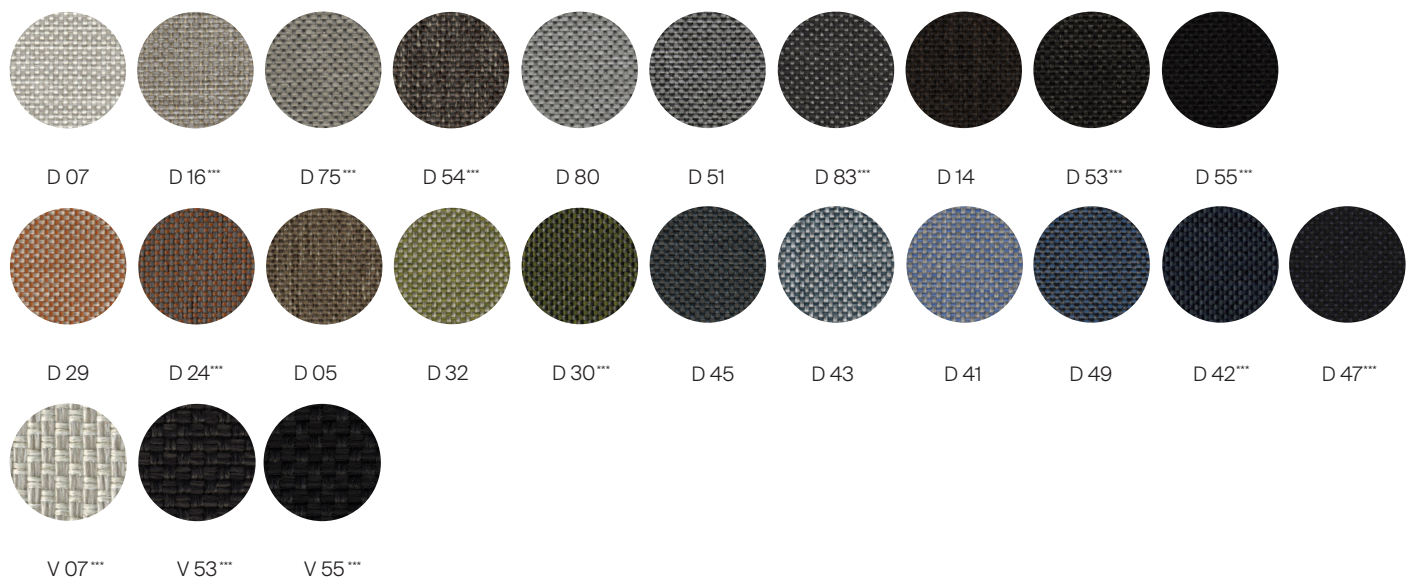

## FINISHES

COMPLETE COLLECTION

Chair

Chair with cushions

Stool

Stool with cushions

\_Grade A Fabric:

---

\_Grade B Fabric:

---

\*\*\* Quick ship fabrics