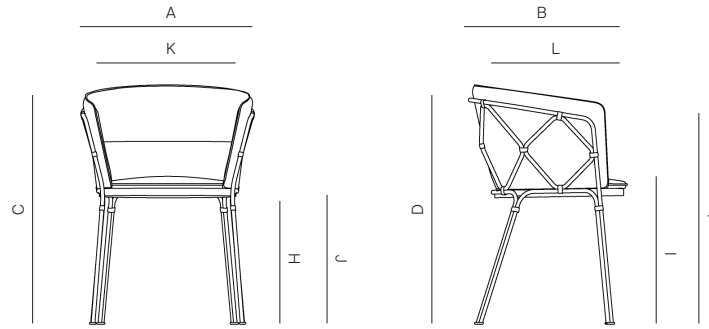

## SPECIFICATIONS

Width:	23 1/4"	59 cm
Depth:	21"	53 cm
Height:	30 1/4"	77 cm
Seat height:	18"	46 cm

COM: 4 Yds

COM based on 54" wide no repeat fabric.

## ALUMINUM

CHAIR WITH CUSHIONS

282101

MEASURES INCH CM	OVERALL WIDTH	OVERALL DEPTH	OVERALL HEIGHT WITH CUSHIONS	OVERALL FRAME HEIGHT	ARM HEIGHT	ARM WIDTH	FOOT HEIGHT	SEAT HEIGHT WITH CUSHIONS	SEAT HEIGHT (FLOOR TO FRAME)	INSIDE SEAT WIDTH (CUSHIONS)	INSIDE SEAT DEPTH (CUSHIONS)
DESCRIPTION	A	B	C	D	F	G	H	I	J	K	L
ARM CHAIR	23 1/4	20 1/2	30	30	27 3/4	1/2	17 1/4	18 1/4	18 1/4	18	17 1/4
SKU# 282101	58.9	52.7	76.6	76.6	70.6	1.3	43.5	46.1	46.1	46.3	43.7
STOOL	23 1/4	20 1/2	42	40 1/4	37 3/4	1/2	28 1/2	31	29 3/4	17	16 3/4
SKU# 288441	59.4	51.9	106.6	102.6	96	1.3	72.7	79	75.4	43	42.5