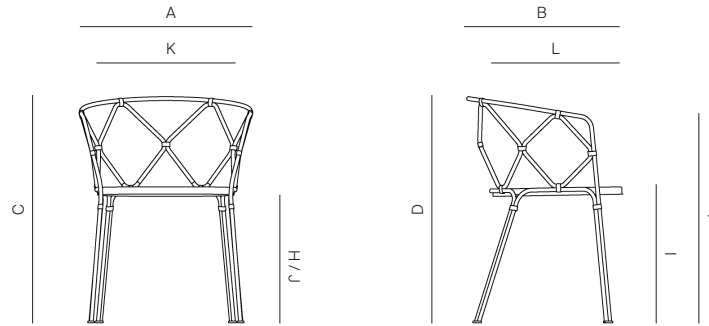

RAMI

by LucidiPevere

CHAIR

282101

SPECIFICATIONS

Width:	23 1/4"	59 cm
Depth:	21"	53 cm
Height:	30 1/4"	77 cm
Seat height:	18"	46 cm

MATERIALS

Frame: Powder coated aluminum.
Furniture Cover Available.

FINISHES

SPACE GREY
-52

MUSCADE
-51

WHITE
-53

ALUMINUM

MEASURES INCH CM	OVERALL WIDTH	OVERALL DEPTH	OVERALL HEIGHT WITH CUSHIONS	OVERALL FRAME HEIGHT	ARM HEIGHT	ARM WIDTH	FOOT HEIGHT	SEAT HEIGHT WITH CUSHIONS	SEAT HEIGHT (FLOOR TO FRAME)	INSIDE SEAT WIDTH (CUSHIONS)	INSIDE SEAT DEPTH (CUSHIONS)
DESCRIPTION	A	B	C	D	F	G	H	I	J	K	L
ARM CHAIR	23 1/4	20 1/2	30	30	27 3/4	1/2	17 1/4	18 1/4	18 1/4	18	17 1/4
SKU# 282101	58.9	52.7	76.6	76.6	70.6	1.3	43.5	46.1	46.1	46.3	43.7
STOOL	23 1/4	20 1/2	42	40 1/4	37 3/4	1/2	28 1/2	31	29 3/4	17	16 3/4
SKU# 288441	59.4	51.9	106.6	102.6	96	1.3	72.7	79	75.4	43	42.5

MEASURES INCH CM	# OF BACK CUSHIONS	COM BACK CUSHIONS YARDS METERS	# OF SEAT CUSHIONS	COM SEAT CUSHIONS YARDS METERS	DIAGONAL CLEARANCE	FURNITURE WEIGHT LBS KGS	TOTAL PIECES IN A BOX	BOXED WEIGHT LBS KGS	BOXED WIDTH	BOXED DEPTH	BOXED HEIGHT	CBM
DESCRIPTION	M											
ARM CHAIR	1	2	1	2	35 3/4	26	1	29	24.41	21.46	31.30	0.27
SKU# 282101	1	2	1	2	91	12	1	13	62.00	54.50	79.50	0.27
STOOL	1	2	1	2	45	48	1	59	25.35	22.40	43.78	0.41
SKU# 288441	1	2	1	2	114	22.00	1	27	64.40	56.90	111.20	0.41