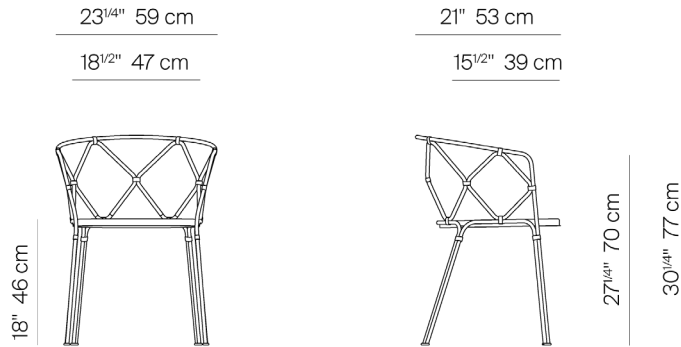

RAMI

by LucidiPevere

CHAIR

282101

SPECIFICATIONS

Width:	23 1/4"	59 cm
Depth:	21"	53 cm
Height:	30 1/4"	77 cm
Seat height:	18"	46 cm

MATERIALS

Frame: Powder coated aluminum.
Furniture Cover Available.

FINISHES

SPACE GREY
-52

MUSCADE
-51

WHITE
-53

ALUMINUM

MEASURES INCH CM	OVERALL WIDTH	OVERALL DEPTH	OVERALL HEIGHT WITH CUSHIONS	OVERALL FRAME HEIGHT	ARM HEIGHT	ARM WIDTH	FOOT HEIGHT	SEAT HEIGHT WITH CUSHIONS	SEAT HEIGHT (FLOOR TO FRAME)	INSIDE SEAT WIDTH (CUSHIONS)	INSIDE SEAT DEPTH (CUSHIONS)
DESCRIPTION	A	B	C	D	F	G	H	I	J	K	L
ARM CHAIR	23 1/4	20 1/2	30	30	27 3/4	1/2	17 1/4	18 1/4	18 1/4	18	17 1/4
SKU# 282101	58.9	52.7	76.6	76.6	70.6	1.3	43.5	46.1	46.1	46.3	43.7
STOOL	23 1/4	20 1/2	42	40 1/4	37 3/4	1/2	28 1/2	31	29 3/4	17	16 3/4
SKU# 288441	59.4	51.9	106.6	102.6	96	1.3	72.7	79	75.4	43	42.5

MEASURES INCH CM	# OF BACK CUSHIONS	COM BACK CUSHIONS YARDS METERS	# OF SEAT CUSHIONS	COM SEAT CUSHIONS YARDS METERS	DIAGONAL CLEARANCE	FURNITURE WEIGHT LBS KGS	TOTAL PIECES IN A BOX	BOXED WEIGHT LBS KGS	BOXED WIDTH	BOXED DEPTH	BOXED HEIGHT	CBM
DESCRIPTION	M											
ARM CHAIR	1	2	1	2	35 3/4	26	1	29	24.41	21.46	31.30	0.27
SKU# 282101	1	2	1	2	91	12	1	13	62.00	54.50	79.50	0.27
STOOL	1	2	1	2	45	48	1	59	25.35	22.40	43.78	0.41
SKU# 288441	1	2	1	2	114	22.00	1	27	64.40	56.90	111.20	0.41