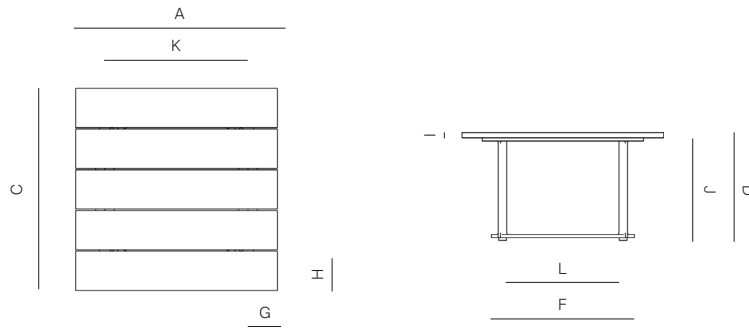

MR5

by Mario Ruiz

The MR5 Collection is made of powder coated 6063 aluminum frame.

SQUARE SIDE TABLE

774102

SPECIFICATIONS

Width:	48"	122 cm
Depth:	30"	76 cm
Height:	12"	30 cm

MATERIALS

Frame: Powder coated aluminum.
Furniture cover available.

FINISHES

SPACE GREY
-52

MUSCADE
-51

WHITE
-53

ALUMINIUM

SQUARE SIDE TABLE

774102

MEASURES INCH CM	OVERALL LENGTH	OVERALL WIDTH	OVERALL HEIGHT	DIAMETER	SIZE OF BASE	OVERHANG AT ENDS	OVERHANG AT SIDES	TABLE TOP THICKNESS	APRON TO FLOOR CLEARANCE	SPACE BETWEEN LEGS AT HEAD	SPACE BETWEEN LEGS AT SIDE
DESCRIPTION	A	C	D	E	F	G	H	I	J	K	L
RECTANGULAR COFFEE TABLE 48" SKU# 775101	48 122	30 76.2	12 30.6	-	34 86.3	7 17.8	4 1/4 11.1	3/4 2	10 3/4 27.5	16 1/2 42	29 1/4 74.2
SQUARE SIDE TABLE SKU# 774102	30 76.2	30 76.2	16 40.6	-	21 1/4 54	6 15.2	4 1/4 11.1	3/4 2	14 1/4 38.6	16 1/2 42	16 1/2 42
ROUND SIDE TABLE SKU# 774202	30 76.2	30 76.2	16 40.6	30 76.2	21 1/4 54	4 1/4 11.1	4 1/4 11.1	3/4 2	14 1/4 38.6	18 1/2 42	18 1/2 42
RECTANGULAR DINING TABLE 96" SKU# 776203	96 243	40 101.6	30 76.2	-	79 200.4	8 1/2 21.7	6 1/2 16.8	1 1/4 3	28 3/4 -	21 3/4 -	73 3/4 187.4

MEASURES INCH CM	SEAT UP TO (APROX. 20"W CHAIRS SPACED 2" APART)	DIAGONAL CLEARANCE	OVERALL FURNITURE WEIGHT LBS KGS	BOXED WEIGHT LBS KGS	BOXED WIDTH	BOXED DEPTH	BOXED HEIGHT	CBM
DESCRIPTION	M							
RECTANGULAR COFFEE TABLE 48" SKU# 775101	-	32 1/4 82	41 19	52 24	51 129.54	33 83.82	15 38.10	0.41 0.41
SQUARE SIDE TABLE SKU# 774102	-	32 1/4 82	29 13	40 18	33 83.82	33 83.82	19 48.26	0.34 0.34
ROUND SIDE TABLE SKU# 774202	-	32 1/4 82	23 13	34 18	33 83.82	33 83.82	19 48.26	0.34 0.34
RECTANGULAR DINING TABLE 96" SKU# 776203	8 TO 10	49 1/2 125.8	39 18	44 20	99 251.46	43 109.22	33 83.82	2.30 2.30