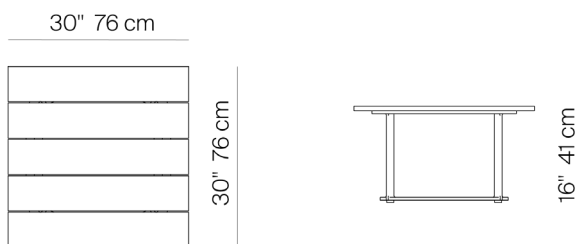

MR5

by Mario Ruiz

The MR5 Collection is made of powder coated 6063 aluminum frame.

SQUARE SIDE TABLE

774102

SPECIFICATIONS

Width:	48"	122 cm
Depth:	30"	76 cm
Height:	12"	30 cm

MATERIALS

Frame: Powder coated aluminum.
Furniture cover available.

FINISHES

SPACE GREY
-52

MUSCADE
-51

WHITE
-53

ALUMINIUM

SQUARE SIDE TABLE

774102

MEASURES INCH CM	OVERALL LENGTH	OVERALL WIDTH	OVERALL HEIGHT	DIAMETER	SIZE OF BASE	OVERHANG AT ENDS	OVERHANG AT SIDES	TABLE TOP THICKNESS	APRON TO FLOOR CLEARANCE	SPACE BETWEEN LEGS AT HEAD	SPACE BETWEEN LEGS AT SIDE
DESCRIPTION	A	C	D	E	F	G	H	I	J	K	L
RECTANGULAR COFFEE TABLE 48" SKU# 775101	48 122	30 76.2	12 30.6	-	34 86.3	7 17.8	4 1/4 11.1	3/4 2	10 3/4 27.5	16 1/2 42	29 1/4 74.2
SQUARE SIDE TABLE SKU# 774102	30 76.2	30 76.2	16 40.6	-	21 1/4 54	6 15.2	4 1/4 11.1	3/4 2	14 1/4 38.6	16 1/2 42	16 1/2 42
ROUND SIDE TABLE SKU# 774202	30 76.2	30 76.2	16 40.6	30 76.2	21 1/4 54	4 1/4 11.1	4 1/4 11.1	3/4 2	14 1/4 38.6	18 1/2 42	18 1/2 42
RECTANGULAR DINING TABLE 96" SKU# 776203	96 243	40 101.6	30 76.2	-	79 200.4	8 1/2 21.7	6 1/2 16.8	1 1/4 3	28 3/4 -	21 3/4 -	73 3/4 187.4

MEASURES INCH CM	SEAT UP TO (APROX. 20"W CHAIRS SPACED 2" APART)	DIAGONAL CLEARANCE	OVERALL FURNITURE WEIGHT LBS KGS	BOXED WEIGHT LBS KGS	BOXED WIDTH	BOXED DEPTH	BOXED HEIGHT	CBM
DESCRIPTION	M							
RECTANGULAR COFFEE TABLE 48" SKU# 775101	-	32 1/4 82	41 19	52 24	51 129.54	33 83.82	15 38.10	0.41 0.41
SQUARE SIDE TABLE SKU# 774102	-	32 1/4 82	29 13	40 18	33 83.82	33 83.82	19 48.26	0.34 0.34
ROUND SIDE TABLE SKU# 774202	-	32 1/4 82	23 13	34 18	33 83.82	33 83.82	19 48.26	0.34 0.34
RECTANGULAR DINING TABLE 96" SKU# 776203	8 TO 10	49 1/2 125.8	39 18	44 20	99 251.46	43 109.22	33 83.82	2.30 2.30