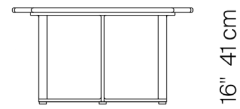

### SPECIFICATIONS

Diameter: 30" 76 cm  
Height: 16" 41 cm

### FINISHES

SPACE GREY  
-52

MUSCADE  
-51

WHITE  
-53

ALUMINIUM

ROUND SIDE TABLE

774102

MEASURES INCH CM	OVERALL LENGTH	OVERALL WIDTH	OVERALL HEIGHT	DIAMETER	SIZE OF BASE	OVERHANG AT ENDS	OVERHANG AT SIDES	TABLE TOP THICKNESS	APRON TO FLOOR CLEARANCE	SPACE BETWEEN LEGS AT HEAD	SPACE BETWEEN LEGS AT SIDE
DESCRIPTION	A	C	D	E	F	G	H	I	J	K	L
RECTANGULAR COFFEE TABLE 48" SKU# 775101	48 122	30 76.2	12 30.6	-	34 86.3	7 17.8	4 1/4 11.1	3/4 2	10 3/4 27.5	16 1/2 42	29 1/4 74.2
SQUARE SIDE TABLE SKU# 774102	30 76.2	30 76.2	16 40.6	-	21 1/4 54	6 15.2	4 1/4 11.1	3/4 2	14 1/4 38.6	16 1/2 42	16 1/2 42
ROUND SIDE TABLE SKU# 774202	30 76.2	30 76.2	16 40.6	30 76.2	21 1/4 54	4 1/4 11.1	4 1/4 11.1	3/4 2	14 1/4 38.6	18 1/2 42	18 1/2 42
RECTANGULAR DINING TABLE 96" SKU# 776203	96 243	40 101.6	30 76.2	-	79 200.4	8 1/2 21.7	6 1/2 16.8	1 1/4 3	28 3/4 -	21 3/4 -	73 3/4 187.4

MEASURES INCH CM	SEAT UP TO (APROX. 20"W CHAIRS SPACED 2" APART)	DIAGONAL CLEARANCE	OVERALL FURNITURE WEIGHT LBS KGS	BOXED WEIGHT LBS KGS	BOXED WIDTH	BOXED DEPTH	BOXED HEIGHT	CBM
DESCRIPTION	M							
RECTANGULAR COFFEE TABLE 48" SKU# 775101	-	32 1/4 82	41 19	52 24	51 129.54	33 83.82	15 38.10	0.41 0.41
SQUARE SIDE TABLE SKU# 774102	-	32 1/4 82	29 13	40 18	33 83.82	33 83.82	19 48.26	0.34 0.34
ROUND SIDE TABLE SKU# 774202	-	32 1/4 82	23 13	34 18	33 83.82	33 83.82	19 48.26	0.34 0.34
RECTANGULAR DINING TABLE 96" SKU# 776203	8 TO 10	49 1/2 125.8	39 18	44 20	99 251.46	43 109.22	33 83.82	2.30 2.30