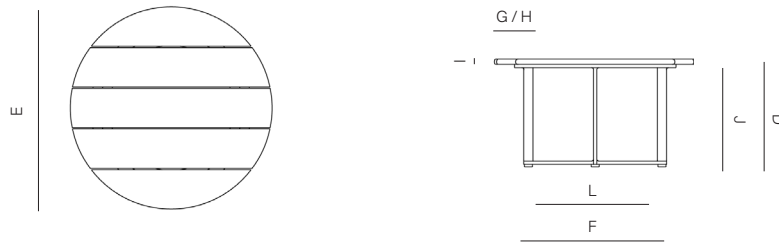

### SPECIFICATIONS

Diameter: 30" 76 cm  
Height: 16" 41 cm

### FINISHES

SPACE GREY  
-52

MUSCADE  
-51

WHITE  
-53

ALUMINIUM

ROUND SIDE TABLE

774102

MEASURES INCH CM	OVERALL LENGTH	OVERALL WIDTH	OVERALL HEIGHT	DIAMETER	SIZE OF BASE	OVERHANG AT ENDS	OVERHANG AT SIDES	TABLE TOP THICKNESS	APRON TO FLOOR CLEARANCE	SPACE BETWEEN LEGS AT HEAD	SPACE BETWEEN LEGS AT SIDE
DESCRIPTION	A	C	D	E	F	G	H	I	J	K	L
RECTANGULAR COFFEE TABLE 48" SKU# 775101	48 122	30 76.2	12 30.6	-	34 86.3	7 17.8	4 1/4 11.1	3/4 2	10 3/4 27.5	16 1/2 42	29 1/4 74.2
SQUARE SIDE TABLE SKU# 774102	30 76.2	30 76.2	16 40.6	-	21 1/4 54	6 15.2	4 1/4 11.1	3/4 2	14 1/4 38.6	16 1/2 42	16 1/2 42
ROUND SIDE TABLE SKU# 774202	30 76.2	30 76.2	16 40.6	30 76.2	21 1/4 54	4 1/4 11.1	4 1/4 11.1	3/4 2	14 1/4 38.6	18 1/2 42	18 1/2 42
RECTANGULAR DINING TABLE 96" SKU# 776203	96 243	40 101.6	30 76.2	-	79 200.4	8 1/2 21.7	6 1/2 16.8	1 1/4 3	28 3/4 -	21 3/4 -	73 3/4 187.4

MEASURES INCH CM	SEAT UP TO (APROX. 20"W CHAIRS SPACED 2" APART)	DIAGONAL CLEARANCE	OVERALL FURNITURE WEIGHT LBS KGS	BOXED WEIGHT LBS KGS	BOXED WIDTH	BOXED DEPTH	BOXED HEIGHT	CBM
DESCRIPTION	M							
RECTANGULAR COFFEE TABLE 48" SKU# 775101	-	32 1/4 82	41 19	52 24	51 129.54	33 83.82	15 38.10	0.41 0.41
SQUARE SIDE TABLE SKU# 774102	-	32 1/4 82	29 13	40 18	33 83.82	33 83.82	19 48.26	0.34 0.34
ROUND SIDE TABLE SKU# 774202	-	32 1/4 82	23 13	34 18	33 83.82	33 83.82	19 48.26	0.34 0.34
RECTANGULAR DINING TABLE 96" SKU# 776203	8 TO 10	49 1/2 125.8	39 18	44 20	99 251.46	43 109.22	33 83.82	2.30 2.30