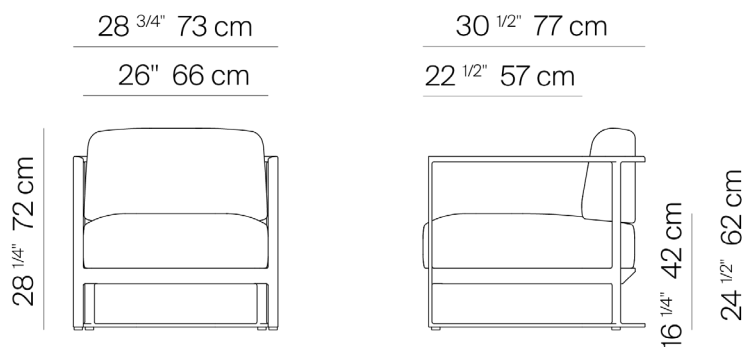

MR5

by Mario Ruiz

The MR5 Collection is made of powder coated 6063 aluminum frame.

LOUNGE CHAIR

772301

SPECIFICATIONS

Width: 28 3/4" 73 cm
Depth: 30 1/2" 77 cm
Height: 28 1/2" 72 cm
Seat height: 16 1/4" 42 cm

COM: 5.5 yds

*COM based on 54" wide no repeat fabric.

MATERIALS

Frame: Powder coated aluminum.

Cushion Foam: Made of flow-through foam with Dacron wrap.

Cushion Fabric: COM/Outdoor Canvas
Grade A / Luxury Grade B Fabric options.
(Reference Fabric Specification Sheet)

danaoliving.com

MEASURES INCH CM	OVERALL WIDTH	OVERALL DEPTH	OVERALL HEIGHT WITH CUSHIONS	OVERALL FRAME HEIGHT	ARM HEIGHT	ARM WIDTH	FOOT HEIGHT	SEAT HEIGHT WITH CUSHIONS	SEAT HEIGHT (FLOOR TO FRAME)	INSIDE SEAT WIDTH (CUSHIONS)	INSIDE SEAT DEPTH (CUSHIONS)
DESCRIPTION	A	B	C	D	F	G	H	I	J	K	L
LOUNGE CHAIR	28 3/4	30 1/2	28 1/4	24 1/2	24 1/2	2	6 1/2	16 1/4	8 3/4	26	29
SKU# 772301	73.2	77.4	72	62.2	62.2	3.5	16.4	41.5	22	66.2	74
90° SOFA	90	30 1/2	28 1/4	24 1/2	24 1/2	2	6 1/2	16 1/4	8 3/4	87 1/4	29
SKU# 772502	228.6	77.4	72	62.2	62.2	5	16.4	41.5	22	221.6	74
DINING CHAIR	22 1/4	22 3/4	32 1/4	27	27	2	15 3/4	21	17 3/4	19 1/2	21 1/4
SKU# 772101	56.3	57.5	82	68.5	68.5	5	40	53	45	49.3	54
CHAISE	31 1/4	79 1/2	14 1/4	8	-	-	7 1/2	14 1/4	8	29	47 1/2
SKU# 772901	79.6	201.8	36	20.2	-	-	19	36	20.2	73.6	120.9

MEASURES INCH CM	# OF BACK CUSHIONS	COM BACK CUSHIONS YARDS METERS	# OF SEAT CUSHIONS	COM SEAT CUSHIONS YARDS METERS	DIAGONAL CLEARANCE	FURNITURE WEIGHT LBS KGS	TOTAL PIECES IN A BOX	BOXED WEIGHT LBS KGS	BOXED WIDTH	BOXED DEPTH	BOXED HEIGHT	CBM
DESCRIPTION	M											
LOUNGE CHAIR	1	2	1	3.5	38 3/4	23	1	28	31.75	33.50	27.50	0.48
SKU# 772301	1	2	1	3.5	98.5	10	1	13	80.75	85	69.85	0.48
90° SOFA	2	6	1	6	38 3/4	50	1	61	93	33.50	27.50	1.40
SKU# 772502	2	6	1	6	98.5	23	1	28	236.22	85.09	69.85	1.40
DINING CHAIR	1	1	1	1	35 1/2	29	1	40	25.25	25.75	30	0.32
SKU# 772101	1	1	1	1	90	13	1	18	64.14	65.41	76.20	0.32
CHAISE	1	3.5	1	3.5	32 1/4	44	1	55	34.25	82.50	11	0.51
SKU# 772901	1	3.5	1	3.5	82	20	1	25	87	209.55	27.94	0.51