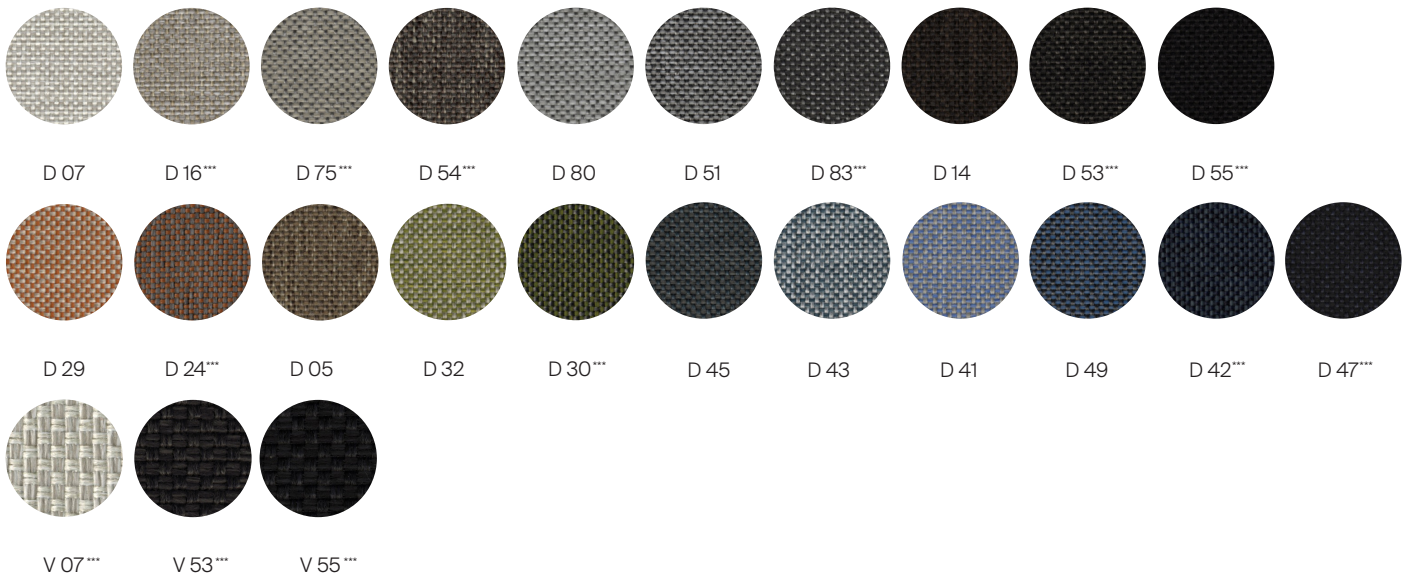

Round side table

_Grade A Fabric:

_Grade B Fabric:

*** Quick ship fabrics