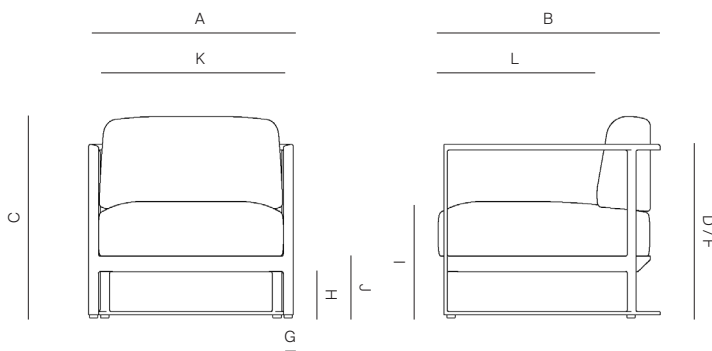

MR5

by Mario Ruiz

The MR5 Collection is made of powder coated 6063 aluminum frame.

LOUNGE CHAIR

772301

SPECIFICATIONS

Width: 28 3/4" 73 cm
Depth: 30 1/2" 77 cm
Height: 28 1/2" 72 cm
Seat height: 16 1/4" 42 cm

COM: 5.5 yds

*COM based on 54" wide no repeat fabric.

MATERIALS

Frame: Powder coated aluminum.

Cushion Foam: Made of flow-through foam with Dacron wrap.

Cushion Fabric: COM/Outdoor Canvas
Grade A / Luxury Grade B Fabric options.
(Reference Fabric Specification Sheet)

danaoliving.com

MEASURES INCH CM	OVERALL WIDTH	OVERALL DEPTH	OVERALL HEIGHT WITH CUSHIONS	OVERALL FRAME HEIGHT	ARM HEIGHT	ARM WIDTH	FOOT HEIGHT	SEAT HEIGHT WITH CUSHIONS	SEAT HEIGHT (FLOOR TO FRAME)	INSIDE SEAT WIDTH (CUSHIONS)	INSIDE SEAT DEPTH (CUSHIONS)
DESCRIPTION	A	B	C	D	F	G	H	I	J	K	L
LOUNGE CHAIR	28 3/4	30 1/2	28 1/4	24 1/2	24 1/2	2	6 1/2	16 1/4	8 3/4	26	29
SKU# 772301	73.2	77.4	72	62.2	62.2	3.5	16.4	41.5	22	66.2	74
90° SOFA	90	30 1/2	28 1/4	24 1/2	24 1/2	2	6 1/2	16 1/4	8 3/4	87 1/4	29
SKU# 772502	228.6	77.4	72	62.2	62.2	5	16.4	41.5	22	221.6	74
DINING CHAIR	22 1/4	22 3/4	32 1/4	27	27	2	15 3/4	21	17 3/4	19 1/2	21 1/4
SKU# 772101	56.3	57.5	82	68.5	68.5	5	40	53	45	49.3	54
CHAISE	31 1/4	79 1/2	14 1/4	8	-	-	7 1/2	14 1/4	8	29	47 1/2
SKU# 772901	79.6	201.8	36	20.2	-	-	19	36	20.2	73.6	120.9

MEASURES INCH CM	# OF BACK CUSHIONS	COM BACK CUSHIONS YARDS METERS	# OF SEAT CUSHIONS	COM SEAT CUSHIONS YARDS METERS	DIAGONAL CLEARANCE	FURNITURE WEIGHT LBS KGS	TOTAL PIECES IN A BOX	BOXED WEIGHT LBS KGS	BOXED WIDTH	BOXED DEPTH	BOXED HEIGHT	CBM
DESCRIPTION	M											
LOUNGE CHAIR	1	2	1	3.5	38 3/4	23	1	28	31.75	33.50	27.50	0.48
SKU# 772301	1	2	1	3.5	98.5	10	1	13	80.75	85	69.85	0.48
90° SOFA	2	6	1	6	38 3/4	50	1	61	93	33.50	27.50	1.40
SKU# 772502	2	6	1	6	98.5	23	1	28	236.22	85.09	69.85	1.40
DINING CHAIR	1	1	1	1	35 1/2	29	1	40	25.25	25.75	30	0.32
SKU# 772101	1	1	1	1	90	13	1	18	64.14	65.41	76.20	0.32
CHAISE	1	3.5	1	3.5	32 1/4	44	1	55	34.25	82.50	11	0.51
SKU# 772901	1	3.5	1	3.5	82	20	1	25	87	209.55	27.94	0.51