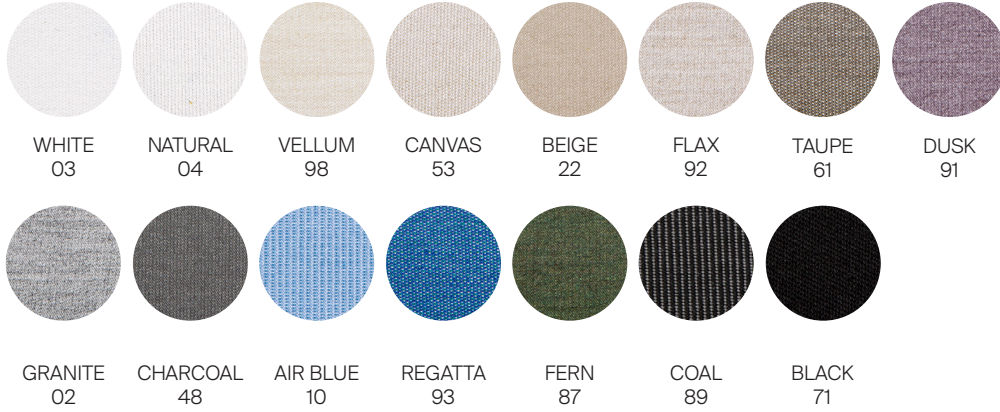

Throw Pillows Available: Outdoor Polyfill.

Furniture Cover Available.

FINISHES

SPACE GREY
-52

MUSCADE
-51

WHITE
-53

ALUMINIUM

DANAO

Round side table

_Grade A Fabric:

_Grade B Fabric:

*** Quick ship fabrics