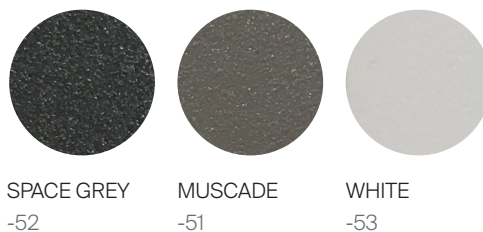

MR5

by Mario Ruiz

The MR5 Collection is made of powder coated 6063 aluminum frame.

DINING CHAIR

772101

SPECIFICATIONS

Width:	22 1/4"	56 cm
Depth:	22 3/4"	57 cm
Height:	32 1/4"	82 cm
Seat height:	21"	53 cm

COM: 2 yds

*COM based on 54" wide no repeat fabric.

MATERIALS

Frame: Powder coated aluminum.

Cushion Foam: Made of flow-through foam with Dacron wrap.

Cushion Fabric: COM/Outdoor Canvas Grade A / Luxury Grade B Fabric options. (Reference Fabric Specification Sheet)

Throw Pillows Available: Outdoor Polyfill.

Furniture Cover Available.

FINISHES

ALUMINIUM