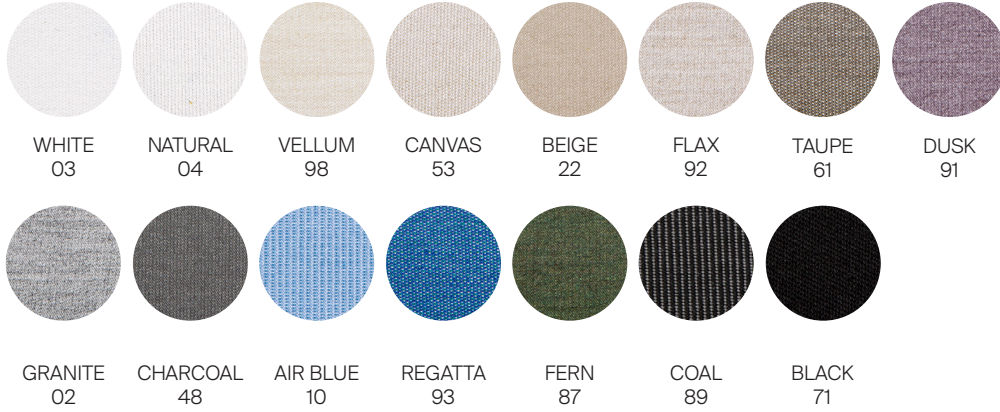

Round side table

_Grade A Fabric:

_Grade B Fabric:

*** Quick ship fabrics