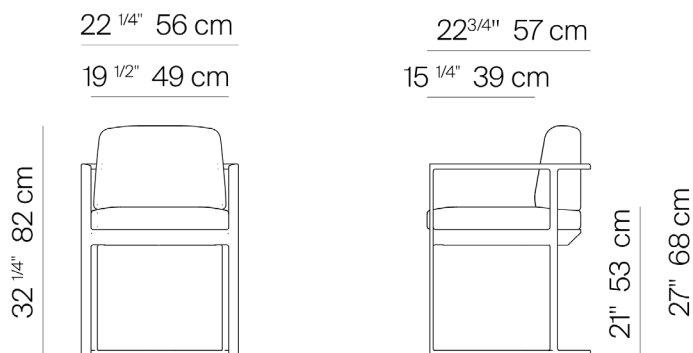

MR5

by Mario Ruiz

The MR5 Collection is made of powder coated 6063 aluminum frame.

DINING CHAIR

772101

SPECIFICATIONS

Width:	22 1/4"	56 cm
Depth:	22 3/4"	57 cm
Height:	32 1/4"	82 cm
Seat height:	21"	53 cm

COM: 2 yds

Throw Pillows Available: Outdoor Polyfill.

Furniture Cover Available.

FINISHES

ALUMINIUM

MEASURES INCH CM	OVERALL WIDTH	OVERALL DEPTH	OVERALL HEIGHT WITH CUSHIONS	OVERALL FRAME HEIGHT	ARM HEIGHT	ARM WIDTH	FOOT HEIGHT	SEAT HEIGHT WITH CUSHIONS	SEAT HEIGHT (FLOOR TO FRAME)	INSIDE SEAT WIDTH (CUSHIONS)	INSIDE SEAT DEPTH (CUSHIONS)
DESCRIPTION	A	B	C	D	F	G	H	I	J	K	L
LOUNGE CHAIR	28 3/4	30 1/2	28 1/4	24 1/2	24 1/2	2	6 1/2	16 1/4	8 3/4	26	29
SKU# 772301	73.2	77.4	72	62.2	62.2	3.5	16.4	41.5	22	66.2	74
90° SOFA	90	30 1/2	28 1/4	24 1/2	24 1/2	2	6 1/2	16 1/4	8 3/4	87 1/4	29
SKU# 772502	228.6	77.4	72	62.2	62.2	5	16.4	41.5	22	221.6	74
DINING CHAIR	22 1/4	22 3/4	32 1/4	27	27	2	15 3/4	21	17 3/4	19 1/2	21 1/4
SKU# 772101	56.3	57.5	82	68.5	68.5	5	40	53	45	49.3	54
CHAISE	31 1/4	79 1/2	14 1/4	8	-	-	7 1/2	14 1/4	8	29	47 1/2
SKU# 772901	79.6	201.8	36	20.2	-	-	19	36	20.2	73.6	120.9

MEASURES INCH CM	# OF BACK CUSHIONS	COM BACK CUSHIONS YARDS METERS	# OF SEAT CUSHIONS	COM SEAT CUSHIONS YARDS METERS	DIAGONAL CLEARANCE	FURNITURE WEIGHT LBS KGS	TOTAL PIECES IN A BOX	BOXED WEIGHT LBS KGS	BOXED WIDTH	BOXED DEPTH	BOXED HEIGHT	CBM
DESCRIPTION	M											
LOUNGE CHAIR	1	2	1	3.5	38 3/4	23	1	28	31.75	33.50	27.50	0.48
SKU# 772301	1	2	1	3.5	98.5	10	1	13	80.75	85	69.85	0.48
90° SOFA	2	6	1	6	38 3/4	50	1	61	93	33.50	27.50	1.40
SKU# 772502	2	6	1	6	98.5	23	1	28	236.22	85.09	69.85	1.40
DINING CHAIR	1	1	1	1	35 1/2	29	1	40	25.25	25.75	30	0.32
SKU# 772101	1	1	1	1	90	13	1	18	64.14	65.41	76.20	0.32
CHAISE	1	3.5	1	3.5	32 1/4	44	1	55	34.25	82.50	11	0.51
SKU# 772901	1	3.5	1	3.5	82	20	1	25	87	209.55	27.94	0.51