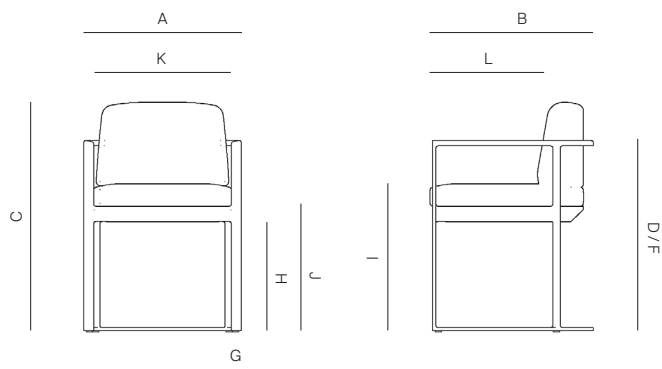

MR5

by Mario Ruiz

The MR5 Collection is made of powder coated 6063 aluminum frame.

DINING CHAIR

772101

SPECIFICATIONS

Width:	22 1/4"	56 cm
Depth:	22 3/4"	57 cm
Height:	32 1/4"	82 cm
Seat height:	21"	53 cm

COM: 2 yds

Throw Pillows Available: Outdoor Polyfill.

Furniture Cover Available.

FINISHES

ALUMINIUM

MEASURES INCH CM	OVERALL WIDTH	OVERALL DEPTH	OVERALL HEIGHT WITH CUSHIONS	OVERALL FRAME HEIGHT	ARM HEIGHT	ARM WIDTH	FOOT HEIGHT	SEAT HEIGHT WITH CUSHIONS	SEAT HEIGHT (FLOOR TO FRAME)	INSIDE SEAT WIDTH (CUSHIONS)	INSIDE SEAT DEPTH (CUSHIONS)
DESCRIPTION	A	B	C	D	F	G	H	I	J	K	L
LOUNGE CHAIR	28 3/4	30 1/2	28 1/4	24 1/2	24 1/2	2	6 1/2	16 1/4	8 3/4	26	29
SKU# 772301	73.2	77.4	72	62.2	62.2	3.5	16.4	41.5	22	66.2	74
90° SOFA	90	30 1/2	28 1/4	24 1/2	24 1/2	2	6 1/2	16 1/4	8 3/4	87 1/4	29
SKU# 772502	228.6	77.4	72	62.2	62.2	5	16.4	41.5	22	221.6	74
DINING CHAIR	22 1/4	22 3/4	32 1/4	27	27	2	15 3/4	21	17 3/4	19 1/2	21 1/4
SKU# 772101	56.3	57.5	82	68.5	68.5	5	40	53	45	49.3	54
CHAISE	31 1/4	79 1/2	14 1/4	8	-	-	7 1/2	14 1/4	8	29	47 1/2
SKU# 772901	79.6	201.8	36	20.2	-	-	19	36	20.2	73.6	120.9

MEASURES INCH CM	# OF BACK CUSHIONS	COM BACK CUSHIONS YARDS METERS	# OF SEAT CUSHIONS	COM SEAT CUSHIONS YARDS METERS	DIAGONAL CLEARANCE	FURNITURE WEIGHT LBS KGS	TOTAL PIECES IN A BOX	BOXED WEIGHT LBS KGS	BOXED WIDTH	BOXED DEPTH	BOXED HEIGHT	CBM
DESCRIPTION	M											
LOUNGE CHAIR	1	2	1	3.5	38 3/4	23	1	28	31.75	33.50	27.50	0.48
SKU# 772301	1	2	1	3.5	98.5	10	1	13	80.75	85	69.85	0.48
90° SOFA	2	6	1	6	38 3/4	50	1	61	93	33.50	27.50	1.40
SKU# 772502	2	6	1	6	98.5	23	1	28	236.22	85.09	69.85	1.40
DINING CHAIR	1	1	1	1	35 1/2	29	1	40	25.25	25.75	30	0.32
SKU# 772101	1	1	1	1	90	13	1	18	64.14	65.41	76.20	0.32
CHAISE	1	3.5	1	3.5	32 1/4	44	1	55	34.25	82.50	11	0.51
SKU# 772901	1	3.5	1	3.5	82	20	1	25	87	209.55	27.94	0.51