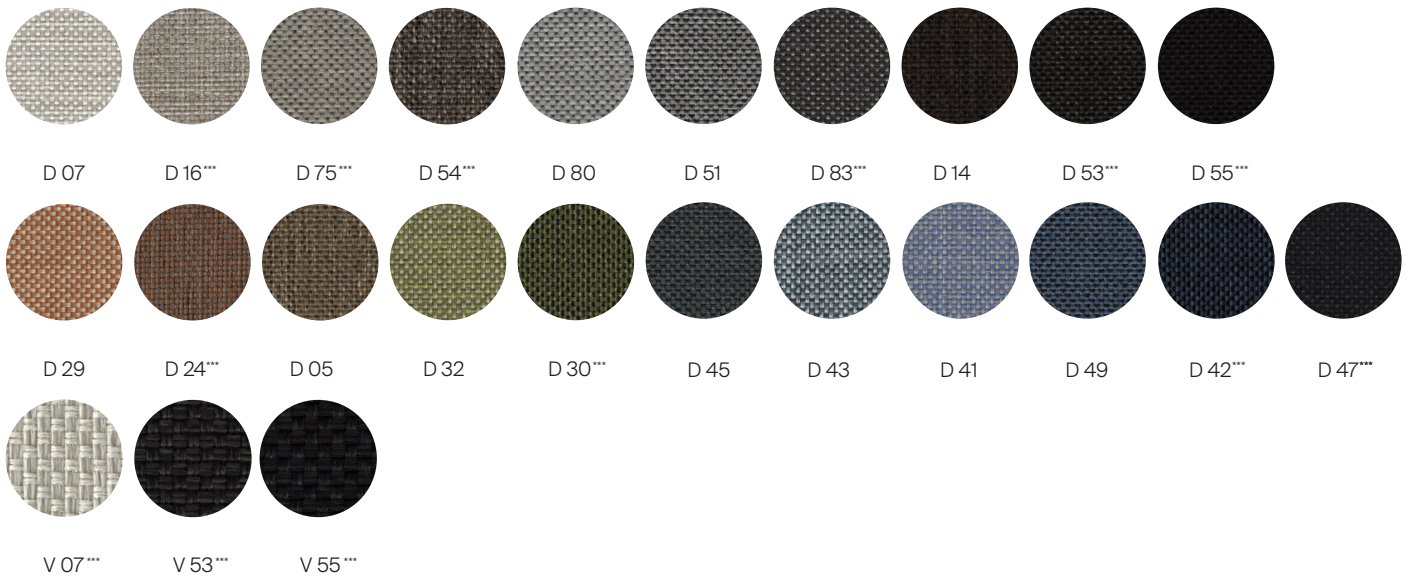

Round side table

_Grade A Fabric:

_Grade B Fabric:

*** Quick ship fabrics