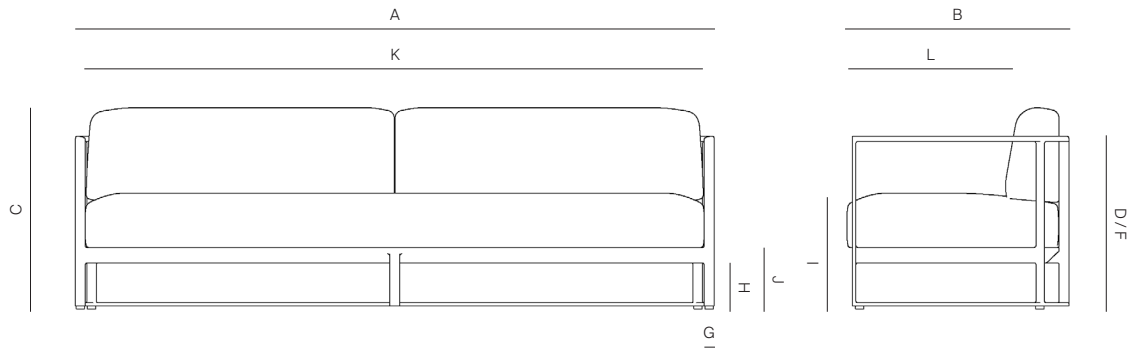

MR5

by Mario Ruiz

The MR5 Collection is made of powder coated 6063 aluminum frame.

90" SOFA

772502

SPECIFICATIONS

| | | |
|--------------|---------|--------|
| Width: | 90" | 229 cm |
| Depth: | 30 1/2" | 77 cm |
| Height: | 28 1/2" | 72 cm |
| Seat height: | 16 1/4" | 42 cm |

COM: 12 yds

*COM based on 54" wide no repeat fabric.

MATERIALS

Frame: Powder coated aluminum.

Cushion Foam: Made of flow-through foam with Dacron wrap.

Cushion Fabric: COM/Outdoor Canvas Grade A / Luxury Grade B Fabric options. (Reference Fabric Specification Sheet)

danaoliving.com

| MEASURES INCH CM | OVERALL WIDTH | OVERALL DEPTH | OVERALL HEIGHT WITH CUSHIONS | OVERALL FRAME HEIGHT | ARM HEIGHT | ARM WIDTH | FOOT HEIGHT | SEAT HEIGHT WITH CUSHIONS | SEAT HEIGHT (FLOOR TO FRAME) | INSIDE SEAT WIDTH (CUSHIONS) | INSIDE SEAT DEPTH (CUSHIONS) |
|-----------------------------|------------------|------------------|---------------------------------------|----------------------------|----------------|--------------|----------------|---------------------------------|------------------------------------|------------------------------------|------------------------------------|
| DESCRIPTION | A | B | C | D | F | G | H | I | J | K | L |
| LOUNGE CHAIR SKU# 772301 | 28 3/4 73.2 | 30 1/2 77.4 | 28 1/4 72 | 24 1/2 62.2 | 24 1/2 62.2 | 2 3.5 | 6 1/2 16.4 | 16 1/4 41.5 | 8 3/4 22 | 26 66.2 | 29 74 |
| 90" SOFA SKU# 772502 | 90 228.6 | 30 1/2 77.4 | 28 1/4 72 | 24 1/2 62.2 | 24 1/2 62.2 | 2 5 | 6 1/2 16.4 | 16 1/4 41.5 | 8 3/4 22 | 87 1/4 221.6 | 29 74 |
| DINING CHAIR SKU# 772101 | 22 1/4 56.3 | 22 3/4 57.5 | 32 1/4 82 | 27 68.5 | 27 68.5 | 2 5 | 15 3/4 40 | 21 53 | 17 3/4 45 | 19 1/2 49.3 | 21 1/4 54 |
| CHAISE SKU# 772901 | 31 1/4 79.6 | 79 1/2 201.8 | 14 1/4 36 | 8 20.2 | - - | - - | 7 1/2 19 | 14 1/4 36 | 8 20.2 | 29 73.6 | 47 1/2 120.9 |