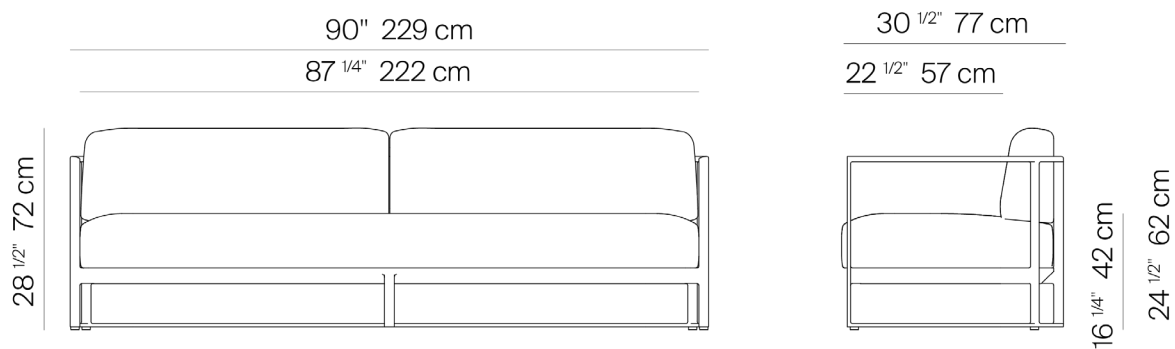

MR5

by Mario Ruiz

The MR5 Collection is made of powder coated 6063 aluminum frame.

90" SOFA

772502

SPECIFICATIONS

| | | |
|--------------|---------|--------|
| Width: | 90" | 229 cm |
| Depth: | 30 1/2" | 77 cm |
| Height: | 28 1/2" | 72 cm |
| Seat height: | 16 1/4" | 42 cm |

COM: 12 yds

*COM based on 54" wide no repeat fabric.

MATERIALS

Frame: Powder coated aluminum.

Cushion Foam: Made of flow-through foam with Dacron wrap.

Cushion Fabric: COM/Outdoor Canvas Grade A / Luxury Grade B Fabric options. (Reference Fabric Specification Sheet)

danaoliving.com

| MEASURES INCH CM | OVERALL WIDTH | OVERALL DEPTH | OVERALL HEIGHT WITH CUSHIONS | OVERALL FRAME HEIGHT | ARM HEIGHT | ARM WIDTH | FOOT HEIGHT | SEAT HEIGHT WITH CUSHIONS | SEAT HEIGHT (FLOOR TO FRAME) | INSIDE SEAT WIDTH (CUSHIONS) | INSIDE SEAT DEPTH (CUSHIONS) |
|-----------------------------|------------------|------------------|---------------------------------------|----------------------------|----------------|--------------|----------------|---------------------------------|------------------------------------|------------------------------------|------------------------------------|
| DESCRIPTION | A | B | C | D | F | G | H | I | J | K | L |
| LOUNGE CHAIR SKU# 772301 | 28 3/4 73.2 | 30 1/2 77.4 | 28 1/4 72 | 24 1/2 62.2 | 24 1/2 62.2 | 2 3.5 | 6 1/2 16.4 | 16 1/4 41.5 | 8 3/4 22 | 26 66.2 | 29 74 |
| 90" SOFA SKU# 772502 | 90 228.6 | 30 1/2 77.4 | 28 1/4 72 | 24 1/2 62.2 | 24 1/2 62.2 | 2 5 | 6 1/2 16.4 | 16 1/4 41.5 | 8 3/4 22 | 87 1/4 221.6 | 29 74 |
| DINING CHAIR SKU# 772101 | 22 1/4 56.3 | 22 3/4 57.5 | 32 1/4 82 | 27 68.5 | 27 68.5 | 2 5 | 15 3/4 40 | 21 53 | 17 3/4 45 | 19 1/2 49.3 | 21 1/4 54 |
| CHAISE SKU# 772901 | 31 1/4 79.6 | 79 1/2 201.8 | 14 1/4 36 | 8 20.2 | - - | - - | 7 1/2 19 | 14 1/4 36 | 8 20.2 | 29 73.6 | 47 1/2 120.9 |