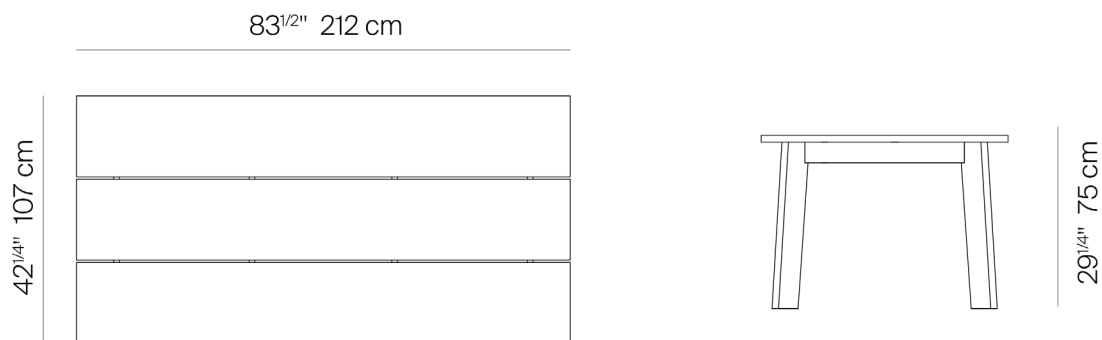

ALSO AVAILABLE IN:

376201

376101

SPECIFICATIONS

Width:	83 1/2"	212 cm
	104"	265 cm
	60"	151 cm
Depth:	42"	107 cm
	29 1/4"	75 cm

MATERIALS

Frame: Premium grade teak wood.

Furniture cover available.

FINISHES

TEAK