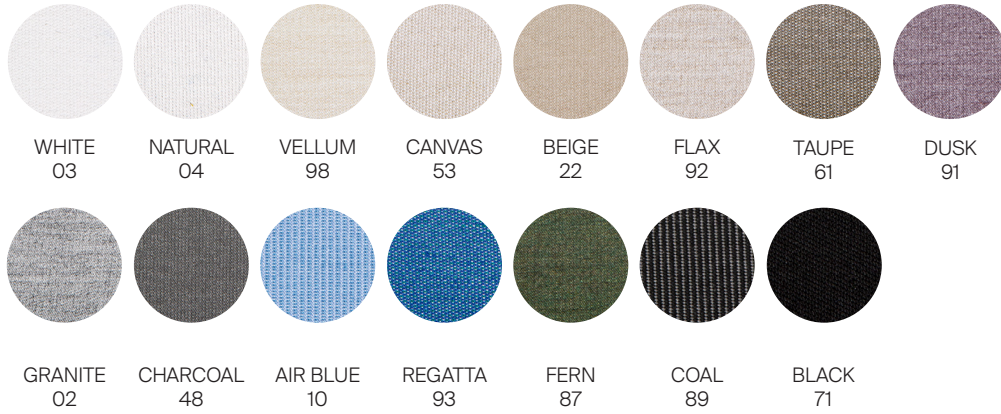

_Grade A Fabric: