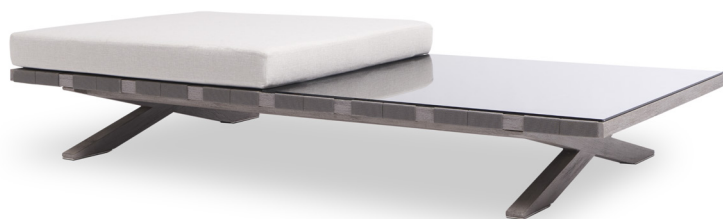

# MOZIA

by Gordon Guillaumier

COFFEE TABLE WITH POUF B5

372526

## SPECIFICATIONS

Width: 78 3/4" 200 cm  
Depth: 39 1/2" 101 cm  
Height: 10 3/4" 27 cm  
Seat height: 15 3/4" 40 cm

COM: 3 Yds

COM based on 54" wide no repeat fabric.

## MATERIALS

Frame: Premium grade teak wood or powder coated aluminum.

Accents: Italian strap, black glass top.

Cushion Foam: Made of flow-through foam with Dacron wrap.

Cushion Fabric: COM/Outdoor Canvas Grade A /Luxury Grade B Fabric options.