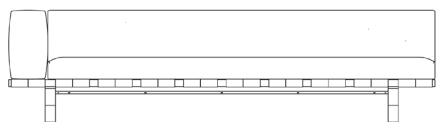

## SOFA 3-SEATER LEFT ARM A2

372533

ALSO AVAILABLE IN:

SOFA 3-SEATER RIGHT ARM A2

372532

## SPECIFICATIONS

Width: 98 1/2" 250 cm  
Depth: 39 1/2" 101 cm  
Height: 26 3/4" 68 cm  
Seat height: 15 3/4" 40 cm

COM: 12.5 yds

\*COM based on 54" wide no repeat fabric.