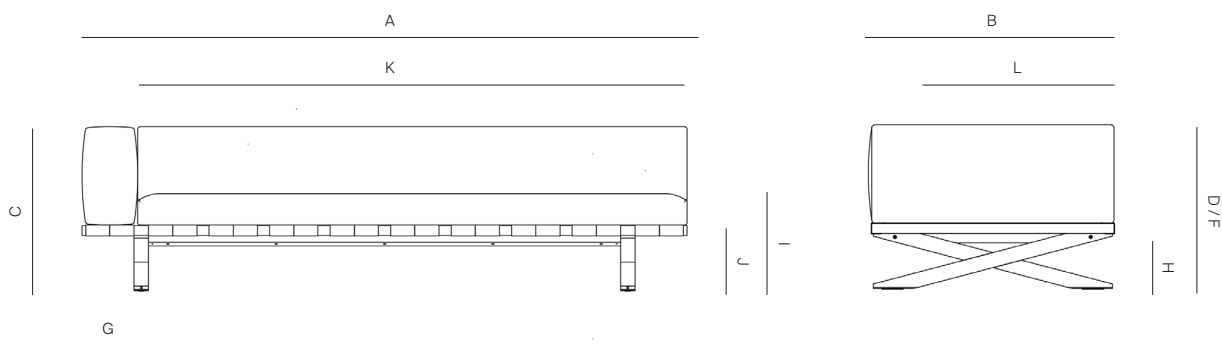

SOFA 3-SEATER RIGHT ARM A2

372532

MEASURES INCH CM	OVERALL WIDTH	OVERALL DEPTH	OVERALL HEIGHT	OVERALL FRAME HEIGHT	ARM HEIGHT	ARM WIDTH	FOOT HEIGHT	SEAT HEIGHT	SEAT HEIGHT (FLOOR TO FRAME)	INSIDE SEAT WIDTH	INSIDE SEAT DEPTH	# OF BACK CUSHIONS	COM BACK CUSHIONS YARDS METERS
DESCRIPTION	A	B	C	D	F	G	H	I	J	K	L		
SOFA 3 SEATER A1	98 1/2	39 1/2	26 3/4	25 1/2	26 3/4	8	9	16	10 3/4	80 1/4	31	1	3
SKU# 372531	250	100.6	68	64	67.8	23	22.8	40 5/8	27 2/7	203 5/6	78 3/4	1	3
SOFA 3 SEATER RIGHT ARM A2	98 1/2	39 1/2	26 3/4	25 1/2	26 3/4	8	9	16	10 3/4	89 1/4	31	1	3.5
SKU# 372532	250	100.6	68	64	67.8	23	22.8	40 5/8	27 2/7	226 5/7	78 3/4	1	3.5
SOFA 3 SEATER LEFT ARM A2	98 1/2	39 1/2	26 3/4	25 1/2	26 3/4	8	9	16	10 3/4	89 1/4	31	1	3.5
SKU# 372533	250	100.6	68	64	67.8	23	22.8	40 5/8	27 2/7	226 5/7	78 3/4	1	3.5
SOFA 3 SEATER CENTRAL MODULE A3	98 1/2	39 1/2	26 3/4	25 1/2	-	-	9	16	10 3/4	98 1/2	31	1	4
SKU# 372534	250	100.6	68	64	-	-	22.8	40 5/8	27 2/7	250 1/5	78 3/4	1	4
3 SEATER BENCH A4	98 1/2	39 1/2	16	10 3/4	-	-	9	16	10 3/4	98 1/2	39 1/2	-	-
SKU# 372535	250	100.6	40 5/8	27.3	-	-	22.8	40 5/8	27 2/7	250 1/5	100 1/3	-	-
SOFA W/RIGHT ARM W/ TABLE A5	89 1/2	39 1/2	26 3/4	25 1/2	26 3/4	8	9	16	10 3/4	50	31	1	3
SKU# 372536	250	100.6	68	64	67.8	23	22.8	40 5/8	27 2/7	127	78 3/4	1	3
SOFA W/LEFT ARM W/ TABLE A5	89 1/2	39 1/2	26 3/4	25 1/2	26 3/4	8	9	16	10 3/4	50	31	1	3
SKU# 372537	250	100.6	68	64	67.8	23	22.8	40 5/8	27 2/7	127	78 3/4	1	3
SOFA W/RIGHT ARM W/ POUF A6	89 1/2	39 1/2	26 3/4	25 1/2	26 3/4	8	9	16	10 3/4	89 1/4	31	1	3
SKU# 372538	250	100.6	68	64	67.8	23	22.8	40 5/8	27 2/7	226 5/7	78 3/4	1	3
SOFA W/LEFT ARM W/ POUF A6	89 1/2	39 1/2	26 3/4	25 1/2	26 3/4	8	9	16	10 3/4	89 1/4	31	1	3
SKU# 372539	250	100.6	68	64	67.8	23	22.8	40 5/8	27 2/7	226 5/7	78 3/4	1	3