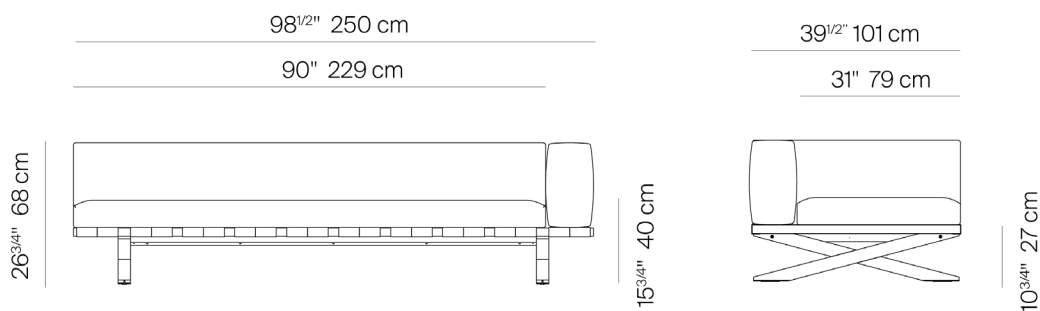

SOFA 3-SEATER LEFT ARM A2

372533

ALSO AVAILABLE IN: