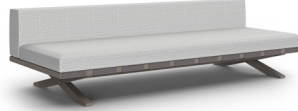

MEASURES INCH CM	# OF SEAT CUSHIONS	COM SEAT CUSHIONS YARDS METERS	ARM COM YDS MTR	# OF THROW PILLOWS	COM THROW PILLOWS YARDS METERS	DIAGONAL CLEARANCE	FURNITURE WEIGHT	TOTAL PIECES IN A BOX	BOXED WEIGHT	BOXED WIDTH	BOXED DEPTH	BOXED HEIGHT	CBM
DESCRIPTION						M							
SOFA 3 SEATER A1	1	6.5	4	3LG / 2SM	6YD / 2 YD	70	108	1	119	101.50	42.50	28.25	2
SKU# 372531	1	6.5	4	3LG / 2SM	6M / 2 M	178	49	1	54.14	257.81	107.95	71.76	2
SOFA 3 SEATER RIGHT ARM A2	1	7	2	3LG / 2SM	6YD / 2 YD	70	108	1	119	101.50	42.50	28.25	2
SKU# 372532	1	7	2	3LG / 2SM	6M / 2 M	178	49	1	54.14	257.81	107.95	71.76	2
SOFA 3 SEATER LEFT ARM A2	1	7	2	3LG / 2SM	6YD / 2 YD	70	108	1	119	101.50	42.50	28.25	2
SKU# 372533	1	7	2	3LG / 2SM	6M / 2 M	178	49	1	54.14	257.81	107.95	71.76	2
SOFA 3 SEATER CENTRAL MODULE A3	1	7.5	-	3LG / 2SM	6YD / 2 YD	70	108	1	119	101.50	42.50	28.25	2
SKU# 372534	1	7.5	-	3LG / 2SM	6M / 2 M	178	49	1	54	257.81	107.95	71.76	2
3 SEATER BENCH A4	1	7.5	-	-	-	40 3/4	90	1	112	101.50	42.50	15	1.06
SKU# 372535	1	7.5	-	-	-	103.5	41	1	51	257.81	107.95	38.10	1.06
SOFA W/ RIGHT ARM W/ TABLE A5	1	6	2	2L/IS	4YD / 1 YD	70	108	1	119	101.50	42.50	28.25	2
SKU# 372536	1	6	2	2L/IS	4M / 1 M	178	49	1	54	257.81	107.95	71.76	2
SOFA W/ LEFT ARM W/ TABLE A5	1	6	2	2L/IS	4YD / 1 YD	70	108	1	119	101.50	42.50	28.25	2
SKU# 372537	1	6	2	2L/IS	4M / 1 M	178	49	1	54	257.81	107.95	71.76	2
SOFA W/ RIGHT ARM W/ POUF A6	2	9	2	2L/IS	4YD / 1 YD	70	108	1	119	101.50	42.50	28.25	2
SKU# 372538	2	9	2	2L/IS	4M / 1 M	178	49	1	54	257.81	107.95	71.76	2
SOFA W/ LEFT ARM W/ POUF A6	2	9	2	2L/IS	4YD / 1 YD	70	108	1	119	101.50	42.50	28.25	2
SKU# 372539	2	9	2	2L/IS	4M / 1 M	178	49	1	54	257.81	107.95	71.76	2

COMPLETE COLLECTION

Sofa 3-Seater A1

Sofa 3-Seater Left/Right arm A2

Sofa 3-Seater central module A3

Sofa 3-Seater bench A4

Sofa with Left/Right arm with table A5

Sofa with Left/Right arm with pouf A6

Sofa 2-Seater B1