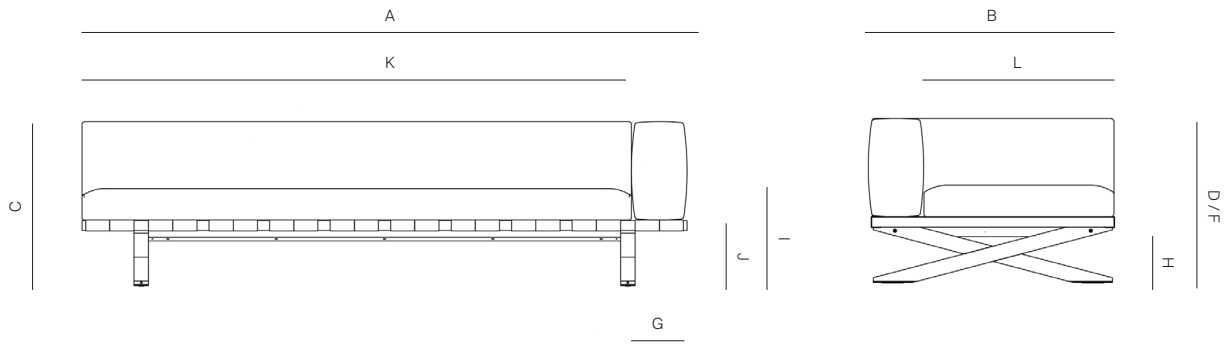

## SPECIFICATIONS

Width: 98 1/2" 250 cm  
Depth: 39 1/2" 101 cm  
Height: 26 3/4" 68 cm  
Seat height: 15 3/4" 40 cm

COM: 12.5 yds

\*COM based on 54" wide no repeat fabric.

# DANAO

danaoliving.com

SOFA 3-SEATER LEFT ARM A2

372533

MEASURES INCH CM	OVERALL WIDTH	OVERALL DEPTH	OVERALL HEIGHT	OVERALL FRAME HEIGHT	ARM HEIGHT	ARM WIDTH	FOOT HEIGHT	SEAT HEIGHT	SEAT HEIGHT (FLOOR TO FRAME)	INSIDE SEAT WIDTH	INSIDE SEAT DEPTH	# OF BACK CUSHIONS	COM BACK CUSHIONS YARDS METERS
DESCRIPTION	A	B	C	D	F	G	H	I	J	K	L		
SOFA 3 SEATER A1 SKU# 372531	98 1/2 250	39 1/2 100.6	26 3/4 68	25 1/2 64	26 3/4 67.8	8 23	9 22.8	16 40 5/8	10 3/4 27 2/7	80 1/4 203 5/6	31 78 3/4	1 1	3 3
SOFA 3 SEATER RIGHT ARM A2 SKU# 372532	98 1/2 250	39 1/2 100.6	26 3/4 68	25 1/2 64	26 3/4 67.8	8 23	9 22.8	16 40 5/8	10 3/4 27 2/7	89 1/4 226 5/7	31 78 3/4	1 1	3.5 3.5
SOFA 3 SEATER LEFT ARM A2 SKU# 372533	98 1/2 250	39 1/2 100.6	26 3/4 68	25 1/2 64	26 3/4 67.8	8 23	9 22.8	16 40 5/8	10 3/4 27 2/7	89 1/4 226 5/7	31 78 3/4	1 1	3.5 3.5
SOFA 3 SEATER CENTRAL MODULE A3 SKU# 372534	98 1/2 250	39 1/2 100.6	26 3/4 68	25 1/2 64	- -	- -	9 22.8	16 40 5/8	10 3/4 27 2/7	98 1/2 250 1/5	31 78 3/4	1 1	4 4
3 SEATER BENCH A4 SKU# 372535	98 1/2 250	39 1/2 100.6	16 40 5/8	10 3/4 27.3	- -	- -	9 22.8	16 40 5/8	10 3/4 27 2/7	98 1/2 250 1/5	39 1/2 100 1/3	- -	- -
SOFA W/RIGHT ARM W/ TABLE A5 SKU# 372536	89 1/2 250	39 1/2 100.6	26 3/4 68	25 1/2 64	26 3/4 67.8	8 23	9 22.8	16 40 5/8	10 3/4 27 2/7	50 127	31 78 3/4	1 1	3 3
SOFA W/LEFT ARM W/ TABLE A5 SKU# 372537	89 1/2 250	39 1/2 100.6	26 3/4 68	25 1/2 64	26 3/4 67.8	8 23	9 22.8	16 40 5/8	10 3/4 27 2/7	50 127	31 78 3/4	1 1	3 3
SOFA W/RIGHT ARM W/ POUF A6 SKU# 372538	89 1/2 250	39 1/2 100.6	26 3/4 68	25 1/2 64	26 3/4 67.8	8 23	9 22.8	16 40 5/8	10 3/4 27 2/7	89 1/4 226 5/7	31 78 3/4	1 1	3 3
SOFA W/LEFT ARM W/ POUF A6 SKU# 372539	89 1/2 250	39 1/2 100.6	26 3/4 68	25 1/2 64	26 3/4 67.8	8 23	9 22.8	16 40 5/8	10 3/4 27 2/7	89 1/4 226 5/7	31 78 3/4	1 1	3 3