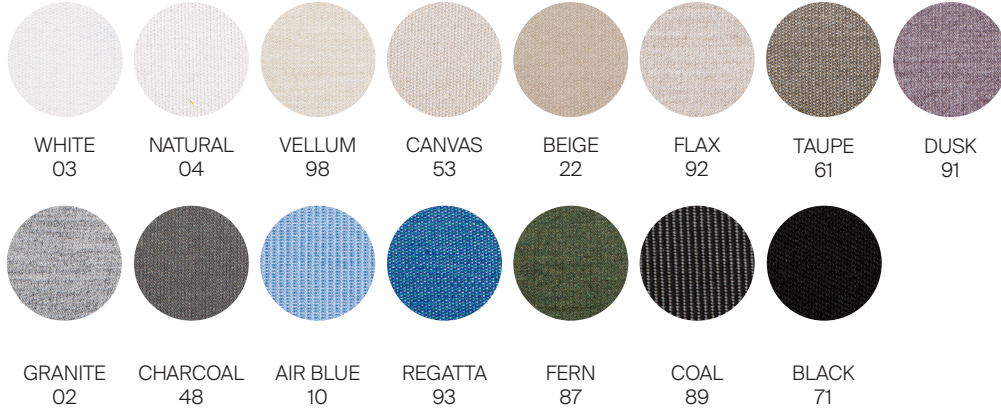

## FINISHES

NATURAL  
-20

GREY  
-22

GREY ITALIAN  
STRAPPING

Square dining table

Bar table

Coffee table with pouf B5

Coffee table C4

\_Grade A Fabric:

---

\_Grade B Fabric:

---

\*\*\* Quick ship fabrics