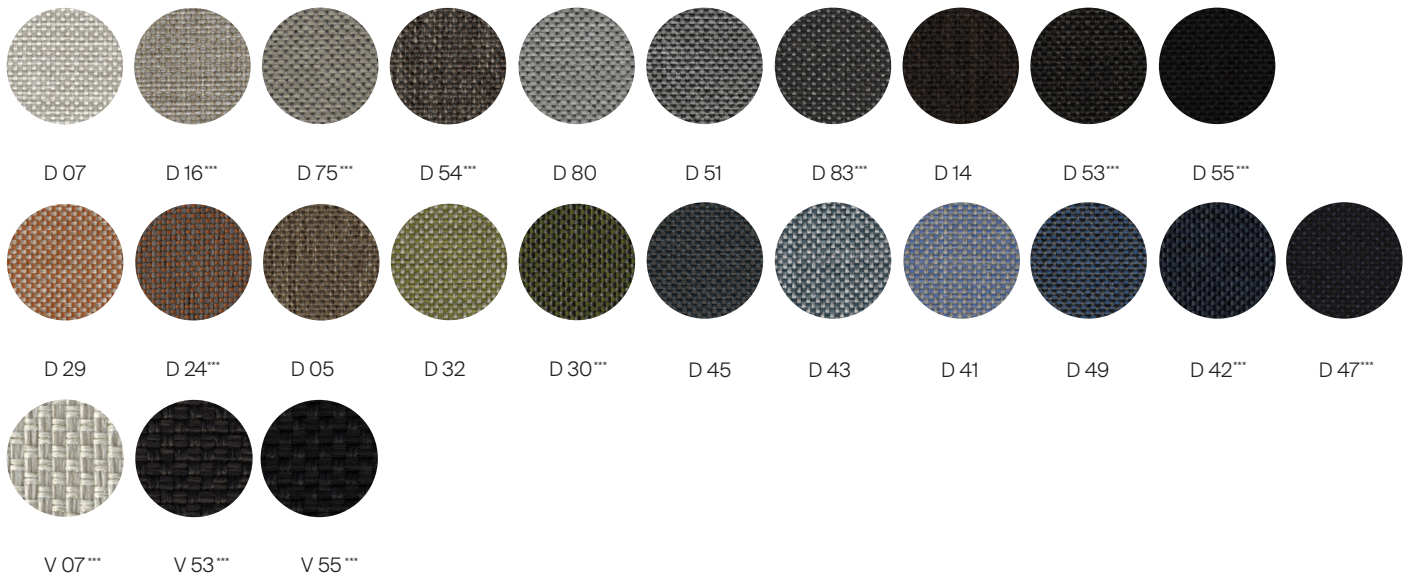

Square dining table

Bar table

Coffee table with pouf B5

Coffee table C4

\_Grade A Fabric:

---

\_Grade B Fabric:

---

\*\*\* Quick ship fabrics