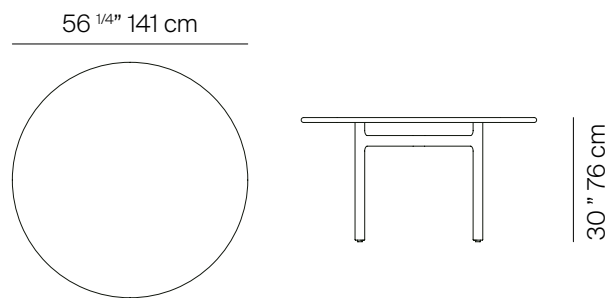

## SPECIFICATIONS

Width: 56 1/4" 141 cm  
Depth: 56 1/4" 141 cm  
Height: 30" 76 cm

# DANAO

[danaoliving.com](http://danaoliving.com)

MEASURES INCH CM	OVERALL LENGTH	OVERALL WIDTH	OVERALL HEIGHT	DIAMETER	SIZE OF BASE	OVERHANG AT ENDS	OVERHANG AT SIDES	TABLE TOP THICKNESS	APRON TO FLOOR CLEARANCE	SPACE BETWEEN LEGS AT HEAD
DESCRIPTION	A	B	C	D	E	F	G	H	I	J
56" RD DINING TABLE STONE	-	-	30	56 1/4	42 3/4	6 1/4	6 1/4	1 1/4	28 3/4	27 1/4
SKU# 048.6111	-	-	76	141	108.7	15.9	15.9	3	73	69.2

MEASURES INCH CM	SPACE BETWEEN LEGS AT SIDE	DIAGONAL CLEARANCE	OVERALL FURNITURE WEIGHT LBS KGS	TOTAL PIECES IN A BOX	BOXED WEIGHT LBS KGS	CUBE
DESCRIPTION	K					
56" RD DINING TABLE STONE	27 1/4	32	73	1	106	30
SKU# 048.6111	69.2	81.2	33	1	48	