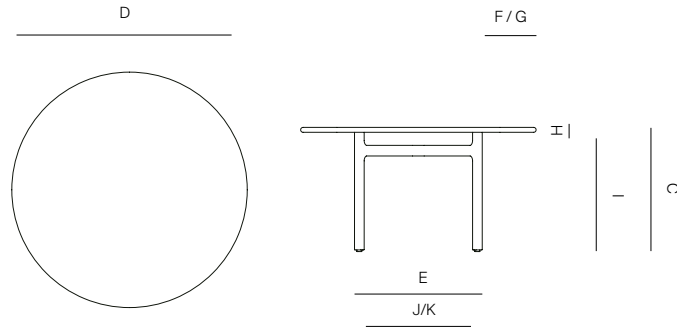

## SPECIFICATIONS

Width: 56 1/4" 141 cm  
Depth: 56 1/4" 141 cm  
Height: 30" 76 cm

# DANAO

[danaoliving.com](http://danaoliving.com)

MEASURES INCH CM	OVERALL LENGTH	OVERALL WIDTH	OVERALL HEIGHT	DIAMETER	SIZE OF BASE	OVERHANG AT ENDS	OVERHANG AT SIDES	TABLE TOP THICKNESS	APRON TO FLOOR CLEARANCE	SPACE BETWEEN LEGS AT HEAD
DESCRIPTION	A	B	C	D	E	F	G	H	I	J
56" RD DINING TABLE STONE	-	-	30	56 1/4	42 3/4	6 1/4	6 1/4	1 1/4	28 3/4	27 1/4
SKU# 048.6111	-	-	76	141	108.7	15.9	15.9	3	73	69.2

MEASURES INCH CM	SPACE BETWEEN LEGS AT SIDE	DIAGONAL CLEARANCE	OVERALL FURNITURE WEIGHT LBS KGS	TOTAL PIECES IN A BOX	BOXED WEIGHT LBS KGS	CUBE
DESCRIPTION	K					
56" RD DINING TABLE STONE	27 1/4	32	73	1	106	30
SKU# 048.6111	69.2	81.2	33	1	48	