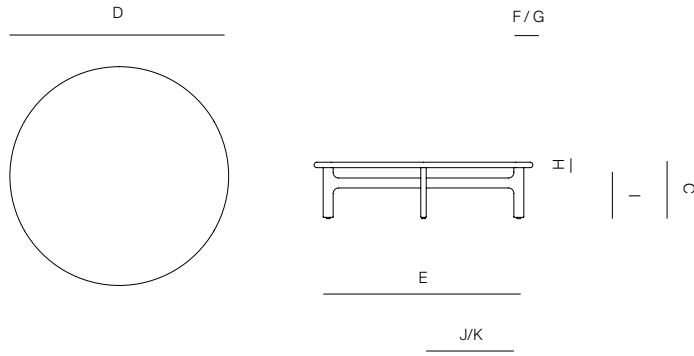

MORELLINO

by Toan Nguyen

47" RD COFFEE TABLE TEAK

048.5106

47 1/2" 120 cm

12 1/2" 31 cm

SPECIFICATIONS

Width: 47 1/2" 120 cm
Depth: 47 1/2" 120 cm
Height: 12 1/2" 31 cm

danaoliving.com

MEASURES INCH CM	OVERALL LENGTH	OVERALL WIDTH	OVERALL HEIGHT	DIAMETER	SIZE OF BASE	OVERHANG AT ENDS	OVERHANG AT SIDES	TABLE TOP THICKNESS	APRON TO FLOOR CLEARANCE	SPACE BETWEEN LEGS AT HEAD
DESCRIPTION	A	B	C	D	E	F	G	H	I	J
47" RD COFFEE TABLE TEAK	-	-	12 1/2	47 1/2	43 1/2	2 3/4	2 3/4	1 1/4	11	18 1/4
SKU# 048.5106	-	-	31	120	110.5	7	7	3	28.1	46.3

MEASURES INCH CM	SPACE BETWEEN LEGS AT SIDE	DIAGONAL CLEARANCE	OVERALL FURNITURE WEIGHT LBS KGS	TOTAL PIECES IN A BOX	BOXED WEIGHT LBS KGS	CUBE
DESCRIPTION	K					
47" RD COFFEE TABLE TEAK	18 1/4	46 3/4	38	1	69	24
SKU# 048.5106	46.3	118.7	17	1	31	