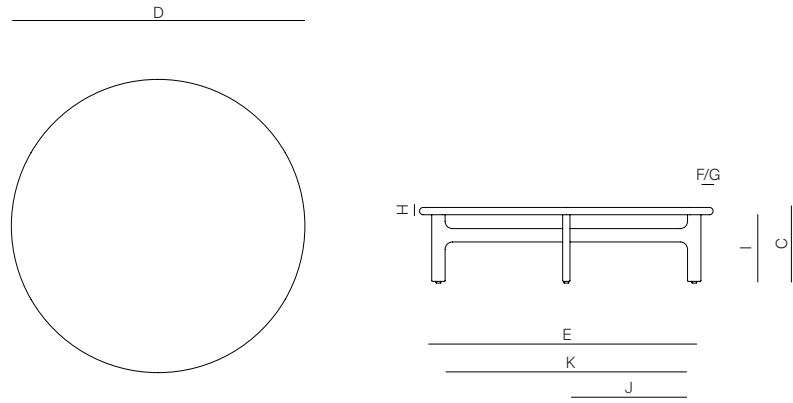

## SPECIFICATIONS

Width: 47 1/2" 120.6 cm  
Depth: 47 1/2" 120.6 cm  
Height: 12 1/4" 31.1 cm

# DANAO

[danaoliving.com](http://danaoliving.com)

**47"RD COFFEE TABLE STONE**

**048.5116**

MEASURES INCH CM	OVERALL LENGTH	OVERALL WIDTH	OVERALL HEIGHT	DIAMETER	SIZE OF BASE	OVERHANG AT ENDS	OVERHANG AT SIDES	TABLE TOP THICKNESS	APRON TO FLOOR CLEARANCE	SPACE BETWEEN LEGS AT HEAD
DESCRIPTION	A	B	C	D	E	F	G	H	I	J
47"RD COFFEE TABLE STONE	-	-	12 1/4	47 1/2	43 1/2	2 3/4	2 3/4	1 1/4	11	18 1/4
SKU# 048.5116	-	-	31.1	120.6	110.5	7	7	3	28.1	46.3

MEASURES INCH CM	SPACE BETWEEN LEGS AT SIDE	SEAT UP TO (APROX. 20"W CHAIRS SPACED 2" APART)	DIAGONAL CLEARANCE	OVERAL FURNITURE WEIGHT LBS KGS	TOTAL PIECES IN A BOX	BOXED WEIGHT LBS KGS	CUBE
DESCRIPTION	K						
47"RD COFFEE TABLE STONE	39 1/4	-	46 3/4	65.6	1	88.2	24
SKU# 048.5116	99.6	-	118.7	29.8	1	40.01	