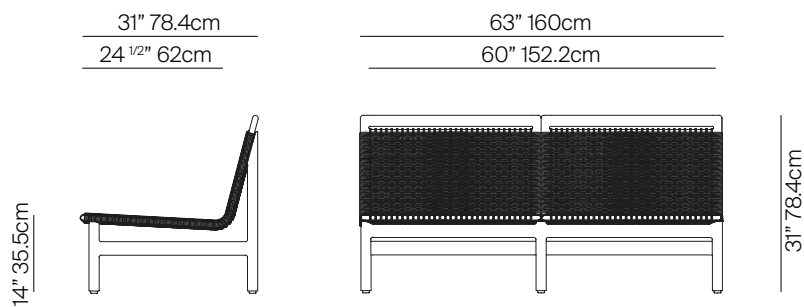

MONTAUK

by Mario Ruiz

2 SEATER SOFA ARMLESS ALUMINIUM

062.2501

SPECIFICATIONS

Width:	63"	160 cm
Depth:	31"	78.4 cm
Height:	31"	78.4 cm
Seat height:	14"	35.5 cm
Seat height *with optional cushion:	17"	43.3 cm

MATERIALS

Frame: Marine Grade Powder coated aluminum frame.

Weave: Synthetic all-weather weave.

Optional cushion available.

Furniture cover available.

THROW PILLOWS SOLD SEPARATELY

FINISHES

MUSCADE -51

BRUNIA -22

FRAME/ WEAVE

DANAO

danaoliving.com

MEASURES INCH CM	OVERALL WIDTH	OVERALL DEPTH	OVERALL HEIGHT WITH CUSHIONS	OVERALL FRAME HEIGHT	ARM HEIGHT	ARM WIDTH	FOOT HEIGHT	SEAT HEIGHT WITH CUSHIONS	FRAME SEAT HEIGHT (FLOOR TO FRAME)	INSIDE SEAT WIDTH	INSIDE SEAT DEPTH
DESCRIPTION	A	B	C	D	E	F	G	H	I	J	K
2 SEATER SOFA ARMLESS ALUMINIUM	63	31	33	31	-	-	6 1/2	17	14	60	24 1/2
SKU# 062.2501	160	78.4	83.8	78.4	-	-	16.8	43.3	35.5	152.2	62

MEASURES INCH CM	# OF BACK CUSHIONS	# OF SEAT CUSHIONS	COM YARDS METERS	DIAGONAL CLEARANCE	FURNITURE WEIGHT LBS KGS	TOTAL PIECES IN A BOX	BOXED WEIGHT LBS KGS	CUBE
DESCRIPTION	L							
2 SEATER SOFA ARMLESS ALUMINIUM	-	-	-	33 1/2	46.30	1	38	44.49
SKU# 062.2501	-	-	-	84.8	21	1	83.78	