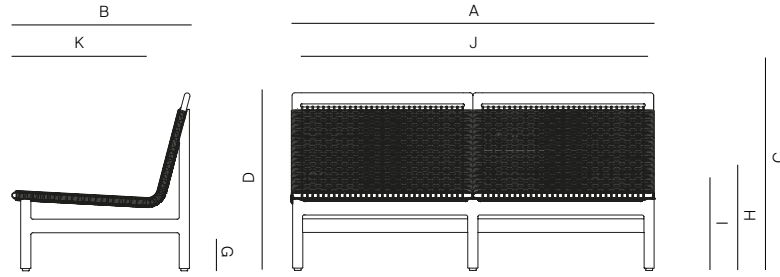

MONTAUK

by Mario Ruiz

2 SEATER SOFA ARMLESS ALUMINIUM

062.2501

SPECIFICATIONS

Width:	63"	160 cm
Depth:	31"	78.4 cm
Height:	31"	78.4 cm
Seat height:	14"	35.5 cm
Seat height *with optional cushion:	17"	43.3 cm

MATERIALS

Frame: Marine Grade Powder coated aluminum frame.

Weave: Synthetic all-weather weave.

Optional cushion available.

Furniture cover available.

THROW PILLOWS SOLD SEPARATELY

FINISHES

MUSCADE -51

BRUNIA -22

FRAME/ WEAVE

DANAO

danaoliving.com

MEASURES INCH CM	OVERALL WIDTH	OVERALL DEPTH	OVERALL HEIGHT WITH CUSHIONS	OVERALL FRAME HEIGHT	ARM HEIGHT	ARM WIDTH	FOOT HEIGHT	SEAT HEIGHT WITH CUSHIONS	FRAME SEAT HEIGHT (FLOOR TO FRAME)	INSIDE SEAT WIDTH	INSIDE SEAT DEPTH
DESCRIPTION	A	B	C	D	E	F	G	H	I	J	K
2 SEATER SOFA ARMLESS ALUMINIUM	63	31	33	31	-	-	6 1/2	17	14	60	24 1/2
SKU# 062.2501	160	78.4	83.8	78.4	-	-	16.8	43.3	35.5	152.2	62

MEASURES INCH CM	# OF BACK CUSHIONS	# OF SEAT CUSHIONS	COM YARDS METERS	DIAGONAL CLEARANCE	FURNITURE WEIGHT LBS KGS	TOTAL PIECES IN A BOX	BOXED WEIGHT LBS KGS	CUBE
DESCRIPTION	L							
2 SEATER SOFA ARMLESS ALUMINIUM	-	-	-	33 1/2	46.30	1	38	44.49
SKU# 062.2501	-	-	-	84.8	21	1	83.78	