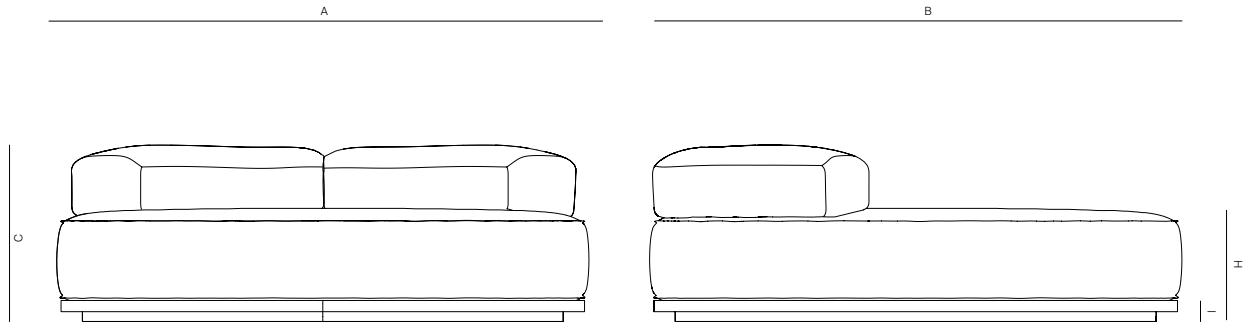

MERCER

by Danao Studio

DAYBED

064.9101

SPECIFICATIONS

Width:	73"	185 cm
Depth:	73"	185 cm
Height:	24 1/2"	63 cm
Seat height:	16 1/2"	42 cm

COM 13 3/4 yds

*COM based on 54" wide no repeat fabric.

Furniture cover available.

TRHOW PILLOWS SOLD SEPARATELY

FINISHES

ALUMINUM

DANA O

danaoliving.com

MEASURES INCH CM	OVERALL WIDTH	OVERALL DEPTH	OVERALL HEIGHT WITH CUSHIONS	OVERALL FRAME HEIGHT	ARM HEIGHT	ARM WIDTH	FOOT HEIGHT	SEAT HEIGHT WITH CUSHIONS	FRAME SEAT HEIGHT (FLOOR TO FRAME)	INSIDE SEAT WIDTH	INSIDE SEAT DEPTH
DESCRIPTION	A	B	C	D	E	F	G	H	I	J	K
DAYBED	73	73	24 1/2	-	-	-	-	16 1/2	3 1/2	-	-
SKU# 064.9101	185	185	63	-	-	-	-	42	8.8	-	-

MEASURES INCH CM	# OF BACK CUSHIONS	# OF SEAT CUSHIONS	COM YARDS METERS	DIAGONAL CLEARANCE	FURNITURE WEIGHT LBS KGS	TOTAL PIECES IN A BOX	BOXED WEIGHT LBS KGS	CUBE
DESCRIPTION								
DAYBED	2	1	13 3/4	74 3/4	70	1	85	20
SKU# 064.9101	2	1		189.8	32	1	37	