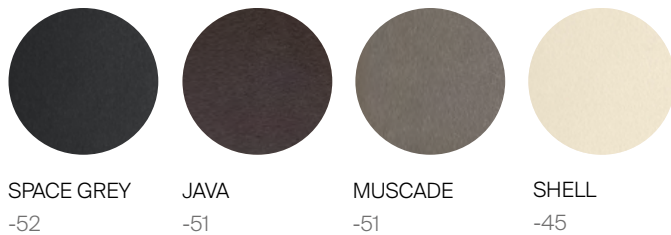

MERCER

by Danao Studio

DAYBED

064.9101

SPECIFICATIONS

Width:	73"	185 cm
Depth:	73"	185 cm
Height:	24 1/2"	63 cm
Seat height:	16 1/2"	42 cm

COM 13 3/4 yds

*COM based on 54" wide no repeat fabric.

MATERIALS

Frame: Powder coated aluminum.

Cushion foam: Made of HR (high resiliency) foam with Dacron wrap incased in a nonwoven UV stabilized waterproof sonic welded fabric.

Cushion fabric: COM/Outdoor Canvas Grade A / Grade B Fabric options.

Furniture cover available.

TRHOW PILLOWS SOLD SEPARATELY

FINISHES

ALUMINUM

DANA O

danaoliving.com

MEASURES INCH CM	OVERALL WIDTH	OVERALL DEPTH	OVERALL HEIGHT WITH CUSHIONS	OVERALL FRAME HEIGHT	ARM HEIGHT	ARM WIDTH	FOOT HEIGHT	SEAT HEIGHT WITH CUSHIONS	FRAME SEAT HEIGHT (FLOOR TO FRAME)	INSIDE SEAT WIDTH	INSIDE SEAT DEPTH
DESCRIPTION	A	B	C	D	E	F	G	H	I	J	K
DAYBED	73	73	24 1/2	-	-	-	-	16 1/2	3 1/2	-	-
SKU# 064.9101	185	185	63	-	-	-	-	42	8.8	-	-