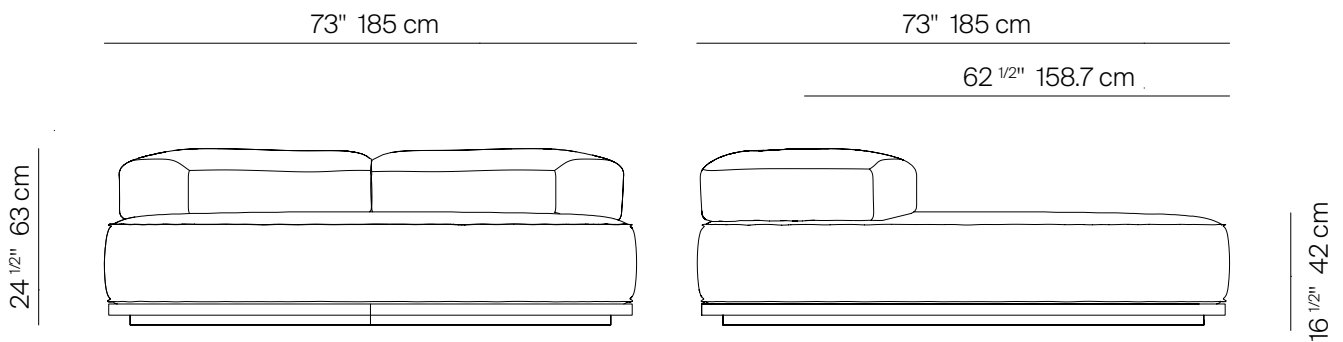

MERCER

by Danao Studio

DAYBED

064.9101

SPECIFICATIONS

Width:	73"	185 cm
Depth:	73"	185 cm
Height:	24 1/2"	63 cm
Seat height:	16 1/2"	42 cm

COM 13 3/4 yds

*COM based on 54" wide no repeat fabric.

Furniture cover available.

TRHOW PILLOWS SOLD SEPARATELY

FINISHES

ALUMINUM

DANA O

danaoliving.com

MEASURES INCH CM	OVERALL WIDTH	OVERALL DEPTH	OVERALL HEIGHT WITH CUSHIONS	OVERALL FRAME HEIGHT	ARM HEIGHT	ARM WIDTH	FOOT HEIGHT	SEAT HEIGHT WITH CUSHIONS	FRAME SEAT HEIGHT (FLOOR TO FRAME)	INSIDE SEAT WIDTH	INSIDE SEAT DEPTH
DESCRIPTION	A	B	C	D	E	F	G	H	I	J	K
DAYBED	73	73	24 1/2	-	-	-	-	16 1/2	3 1/2	-	-
SKU# 064.9101	185	185	63	-	-	-	-	42	8.8	-	-

MEASURES INCH CM	# OF BACK CUSHIONS	# OF SEAT CUSHIONS	COM YARDS METERS	DIAGONAL CLEARANCE	FURNITURE WEIGHT LBS KGS	TOTAL PIECES IN A BOX	BOXED WEIGHT LBS KGS	CUBE
DESCRIPTION								
DAYBED	2	1	13 3/4	74 3/4	70	1	85	20
SKU# 064.9101	2	1		189.8	32	1	37	