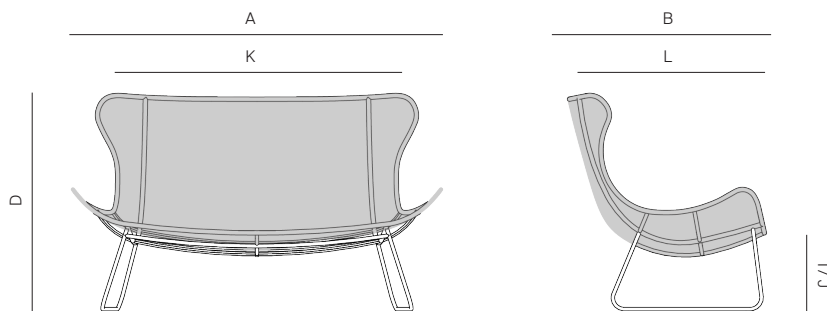

JAGGER

by Ann Vering

The Jagger Collection is made of powder coated aluminium frame with synthetic all-weather weave.

LOVE SEAT

262501

SPECIFICATIONS

Width:	65"	165 cm
Depth:	34 3/4"	88 cm
Height:	37 3/4"	96 cm
Seat height:	13 3/4"	36 cm
COM:	4 yds	
COM based on 54" wide no repeat fabric.		

MATERIALS

Frame: Powder coated aluminium frame.

Weave: Synthetic all-weather weave.

Comfort pad and furniture covers available.

FINISHES

SPACE GREY
-52

ALUMINIUM

DEEP AMAZON
-24

WEAVE

LIGHT GREY
-25

LOVE SEAT

262501

MEASURES INCH CM	OVERALL WIDTH A	OVERALL DEPTH B	OVERALL FRAME HEIGHT D	FOOT HEIGHT H	SEAT HEIGHT WITH CUSHIONS I	FRAME SEAT HEIGHT (FLOOR TO FRAME) J	INSIDE SEAT WIDTH K	INSIDE SEAT DEPTH L
DESCRIPTION	A	B	D	H	I	J	K	L
DINING CHAIR	25 1/4	23	32 1/4	17 1/4	17 1/4	17 1/4	25 3/4	17 1/4
SKU# 268701	64.3	59	82	44	44	44	65	44
LOUNGE CHAIR	38 3/4	32	38 1/4	15 1/2	14 1/2	14 1/2	39	27 3/4
SKU# 262301	98.3	81.2	97	39	37	37	99	70
LOVE SEAT	65	34 3/4	37 3/4	13 3/4	14 1/4	14 1/4	58	34 3/4
SKU# 262501	165	88	96.2	35	35.6	35.6	147	88

MEASURES INCH CM	# OF SEAT CUSHIONS	COM SEAT CUSHIONS YARDS METERS	DIAGONAL CLEARANCE M	FURNITURE WEIGHT LBS KGS	TOTAL PIECES IN A BOX	BOXED WEIGHT LBS KGS	BOXED WIDTH	BOXED DEPTH	BOXED HEIGHT	CBM
DESCRIPTION			M							
DINING CHAIR	1	0.75	37 3/4	15	1	29	28.50	26.50	35.50	0.43
SKU# 268701	1	0.75	96	6	1	13	72.30	66.90	89.90	0.43
LOUNGE CHAIR	1	1	47 1/4	24	1	50	41.75	35.00	41.50	1.00
SKU# 262301	1	1	120	11	1	22	106.30	89.20	105.00	1.00
LOVE SEAT	1	2.5	48 1/2	43	1	72	68.00	40.00	41.00	1.74
SKU# 262501	1	2.5	123	19	1	32	173.00	96.30	104.20	1.74