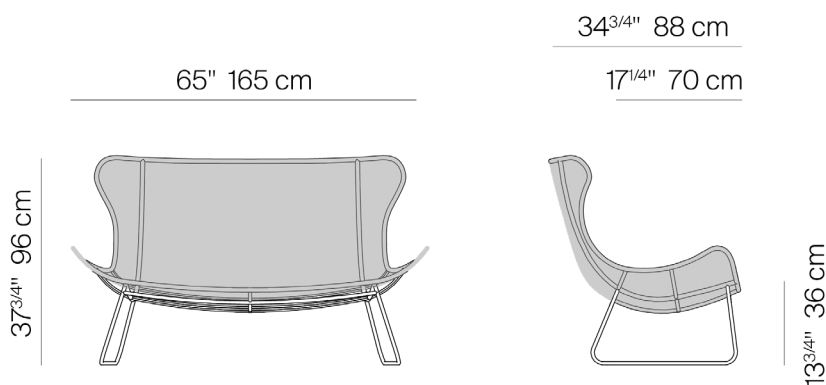

JAGGER

by Ann Vering

The Jagger Collection is made of powder coated aluminium frame with synthetic all-weather weave.

LOVE SEAT

262501

SPECIFICATIONS

Width:	65"	165 cm
Depth:	34 3/4"	88 cm
Height:	37 3/4"	96 cm
Seat height:	13 3/4"	36 cm
COM:	4 yds	
COM based on 54" wide no repeat fabric.		

MATERIALS

Frame: Powder coated aluminium frame.

Weave: Synthetic all-weather weave.

Comfort pad and furniture covers available.

FINISHES

SPACE GREY
-52

ALUMINIUM

DEEP AMAZON
-24

WEAVE

LIGHT GREY
-25

LOVE SEAT

262501

MEASURES INCH CM	OVERALL WIDTH A	OVERALL DEPTH B	OVERALL FRAME HEIGHT D	FOOT HEIGHT H	SEAT HEIGHT WITH CUSHIONS I	FRAME SEAT HEIGHT (FLOOR TO FRAME) J	INSIDE SEAT WIDTH K	INSIDE SEAT DEPTH L
DESCRIPTION	A	B	D	H	I	J	K	L
DINING CHAIR	25 1/4	23	32 1/4	17 1/4	17 1/4	17 1/4	25 3/4	17 1/4
SKU# 268701	64.3	59	82	44	44	44	65	44
LOUNGE CHAIR	38 3/4	32	38 1/4	15 1/2	14 1/2	14 1/2	39	27 3/4
SKU# 262301	98.3	81.2	97	39	37	37	99	70
LOVE SEAT	65	34 3/4	37 3/4	13 3/4	14 1/4	14 1/4	58	34 3/4
SKU# 262501	165	88	96.2	35	35.6	35.6	147	88

MEASURES INCH CM	# OF SEAT CUSHIONS	COM SEAT CUSHIONS YARDS METERS	DIAGONAL CLEARANCE M	FURNITURE WEIGHT LBS KGS	TOTAL PIECES IN A BOX	BOXED WEIGHT LBS KGS	BOXED WIDTH	BOXED DEPTH	BOXED HEIGHT	CBM
DESCRIPTION			M							
DINING CHAIR	1	0.75	37 3/4	15	1	29	28.50	26.50	35.50	0.43
SKU# 268701	1	0.75	96	6	1	13	72.30	66.90	89.90	0.43
LOUNGE CHAIR	1	1	47 1/4	24	1	50	41.75	35.00	41.50	1.00
SKU# 262301	1	1	120	11	1	22	106.30	89.20	105.00	1.00
LOVE SEAT	1	2.5	48 1/2	43	1	72	68.00	40.00	41.00	1.74
SKU# 262501	1	2.5	123	19	1	32	173.00	96.30	104.20	1.74