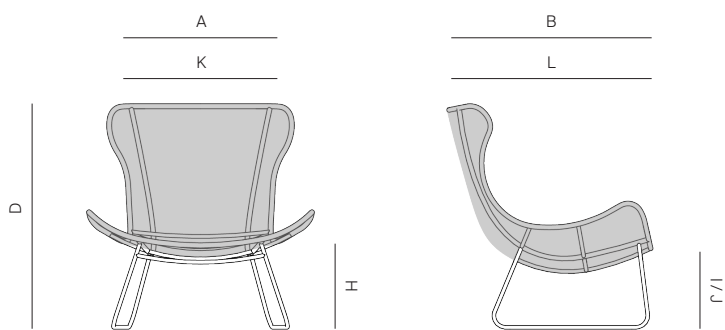

## SPECIFICATIONS

Width: 38 3/4" 98 cm  
Depth: 32" 81cm  
Height: 38 1/4" 97 cm  
Seat height: 14 1/2" 37 cm

COM: 3 yds  
COM based on 54" wide no repeat fabric.

## FINISHES

SPACE GREY  
-52

ALUMINIUM

DEEP AMAZON  
-24

WEAVE

LIGHT GREY  
-25

MEASURES INCH CM	OVERALL WIDTH A	OVERALL DEPTH B	OVERALL FRAME HEIGHT D	FOOT HEIGHT H	SEAT HEIGHT WITH CUSHIONS I	FRAME SEAT HEIGHT (FLOOR TO FRAME) J	INSIDE SEAT WIDTH K	INSIDE SEAT DEPTH L
<b>DESCRIPTION</b>	A	B	D	H	I	J	K	L
DINING CHAIR	25 1/4	23	32 1/4	17 1/4	17 1/4	17 1/4	25 3/4	17 1/4
SKU# 268701	64.3	59	82	44	44	44	65	44
LOUNGE CHAIR	38 3/4	32	38 1/4	15 1/2	14 1/2	14 1/2	39	27 3/4
SKU# 262301	98.3	81.2	97	39	37	37	99	70
LOVE SEAT	65	34 3/4	37 3/4	13 3/4	14 1/4	14 1/4	58	34 3/4
SKU# 262501	165	88	96.2	35	35.6	35.6	147	88

MEASURES INCH CM	# OF SEAT CUSHIONS	COM SEAT CUSHIONS YARDS METERS	DIAGONAL CLEARANCE M	FURNITURE WEIGHT LBS KGS	TOTAL PIECES IN A BOX	BOXED WEIGHT LBS KGS	BOXED WIDTH	BOXED DEPTH	BOXED HEIGHT	CBM
<b>DESCRIPTION</b>			M							
DINING CHAIR	1	0.75	37 3/4	15	1	29	28.50	26.50	35.50	0.43
SKU# 268701	1	0.75	96	6	1	13	72.30	66.90	89.90	0.43
LOUNGE CHAIR	1	1	47 1/4	24	1	50	41.75	35.00	41.50	1.00
SKU# 262301	1	1	120	11	1	22	106.30	89.20	105.00	1.00
LOVE SEAT	1	2.5	48 1/2	43	1	72	68.00	40.00	41.00	1.74
SKU# 262501	1	2.5	123	19	1	32	173.00	96.30	104.20	1.74