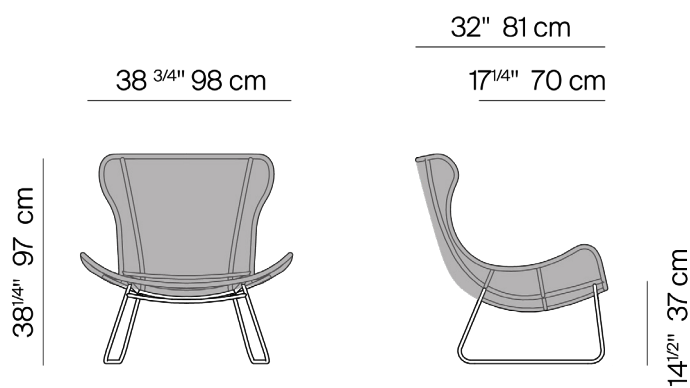

## SPECIFICATIONS

Width: 38 3/4" 98 cm  
Depth: 32" 81cm  
Height: 38 1/4" 97 cm  
Seat height: 14 1/2" 37 cm

COM: 3 yds  
COM based on 54" wide no repeat fabric.

## FINISHES

SPACE GREY  
-52

ALUMINIUM

DEEP AMAZON  
-24

WEAVE

LIGHT GREY  
-25

MEASURES INCH CM	OVERALL WIDTH A	OVERALL DEPTH B	OVERALL FRAME HEIGHT D	FOOT HEIGHT H	SEAT HEIGHT WITH CUSHIONS I	FRAME SEAT HEIGHT (FLOOR TO FRAME) J	INSIDE SEAT WIDTH K	INSIDE SEAT DEPTH L
<b>DESCRIPTION</b>	A	B	D	H	I	J	K	L
DINING CHAIR	25 1/4	23	32 1/4	17 1/4	17 1/4	17 1/4	25 3/4	17 1/4
SKU# 268701	64.3	59	82	44	44	44	65	44
LOUNGE CHAIR	38 3/4	32	38 1/4	15 1/2	14 1/2	14 1/2	39	27 3/4
SKU# 262301	98.3	81.2	97	39	37	37	99	70
LOVE SEAT	65	34 3/4	37 3/4	13 3/4	14 1/4	14 1/4	58	34 3/4
SKU# 262501	165	88	96.2	35	35.6	35.6	147	88

MEASURES INCH CM	# OF SEAT CUSHIONS	COM SEAT CUSHIONS YARDS METERS	DIAGONAL CLEARANCE M	FURNITURE WEIGHT LBS KGS	TOTAL PIECES IN A BOX	BOXED WEIGHT LBS KGS	BOXED WIDTH	BOXED DEPTH	BOXED HEIGHT	CBM
<b>DESCRIPTION</b>			M							
DINING CHAIR	1	0.75	37 3/4	15	1	29	28.50	26.50	35.50	0.43
SKU# 268701	1	0.75	96	6	1	13	72.30	66.90	89.90	0.43
LOUNGE CHAIR	1	1	47 1/4	24	1	50	41.75	35.00	41.50	1.00
SKU# 262301	1	1	120	11	1	22	106.30	89.20	105.00	1.00
LOVE SEAT	1	2.5	48 1/2	43	1	72	68.00	40.00	41.00	1.74
SKU# 262501	1	2.5	123	19	1	32	173.00	96.30	104.20	1.74