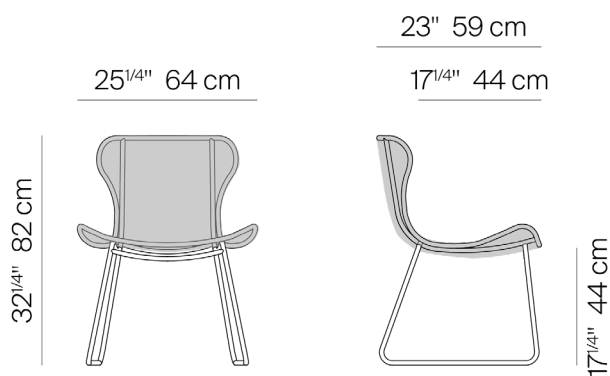

## SPECIFICATIONS

Width:	25 1/4"	64 cm
Depth:	23"	59 cm
Height:	32 1/4"	82 cm
Seat height:	14 1/2"	37 cm

COM: 2 yds  
COM based on 54" wide no repeat fabric.

## FINISHES

SPACE GREY  
-52

ALUMINIUM

DEEP AMAZON  
-24

WEAVE

LIGHT GREY  
-25

MEASURES INCH CM	OVERALL WIDTH	OVERALL DEPTH	OVERALL FRAME HEIGHT	FOOT HEIGHT	SEAT HEIGHT WITH CUSHIONS	FRAME SEAT HEIGHT (FLOOR TO FRAME)	INSIDE SEAT WIDTH	INSIDE SEAT DEPTH
DESCRIPTION	A	B	D	H	I	J	K	L
DINING CHAIR	25 1/4	23	32 1/4	17 1/4	17 1/4	17 1/4	25 3/4	17 1/4
SKU# 268701	64.3	59	82	44	44	44	65	44
LOUNGE CHAIR	38 3/4	32	38 1/4	15 1/2	14 1/2	14 1/2	39	27 3/4
SKU# 262301	98.3	81.2	97	39	37	37	99	70
LOVE SEAT	65	34 3/4	37 3/4	13 3/4	14 1/4	14 1/4	58	34 3/4
SKU# 262501	165	88	96.2	35	35.6	35.6	147	88

MEASURES INCH CM	# OF SEAT CUSHIONS	COM SEAT CUSHIONS YARDS METERS	DIAGONAL CLEARANCE	FURNITURE WEIGHT LBS KGS	TOTAL PIECES IN A BOX	BOXED WEIGHT LBS KGS	BOXED WIDTH	BOXED DEPTH	BOXED HEIGHT	CBM
DESCRIPTION			M							
DINING CHAIR	1	0.75	37 3/4	15	1	29	28.50	26.50	35.50	0.43
SKU# 268701	1	0.75	96	6	1	13	72.30	66.90	89.90	0.43
LOUNGE CHAIR	1	1	47 1/4	24	1	50	41.75	35.00	41.50	1.00
SKU# 262301	1	1	120	11	1	22	106.30	89.20	105.00	1.00
LOVE SEAT	1	2.5	48 1/2	43	1	72	68.00	40.00	41.00	1.74
SKU# 262501	1	2.5	123	19	1	32	173.00	96.30	104.20	1.74