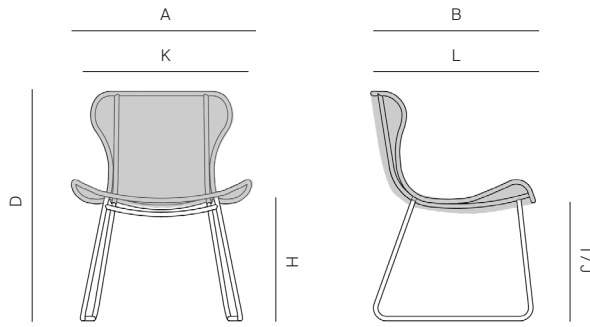

## SPECIFICATIONS

Width:	25 1/4"	64 cm
Depth:	23"	59 cm
Height:	32 1/4"	82 cm
Seat height:	14 1/2"	37 cm

COM: 2 yds  
COM based on 54" wide no repeat fabric.

## FINISHES

SPACE GREY  
-52

ALUMINIUM

DEEP AMAZON  
-24

WEAVE

LIGHT GREY  
-25

MEASURES INCH CM	OVERALL WIDTH	OVERALL DEPTH	OVERALL FRAME HEIGHT	FOOT HEIGHT	SEAT HEIGHT WITH CUSHIONS	FRAME SEAT HEIGHT (FLOOR TO FRAME)	INSIDE SEAT WIDTH	INSIDE SEAT DEPTH
DESCRIPTION	A	B	D	H	I	J	K	L
DINING CHAIR	25 1/4	23	32 1/4	17 1/4	17 1/4	17 1/4	25 3/4	17 1/4
SKU# 268701	64.3	59	82	44	44	44	65	44
LOUNGE CHAIR	38 3/4	32	38 1/4	15 1/2	14 1/2	14 1/2	39	27 3/4
SKU# 262301	98.3	81.2	97	39	37	37	99	70
LOVE SEAT	65	34 3/4	37 3/4	13 3/4	14 1/4	14 1/4	58	34 3/4
SKU# 262501	165	88	96.2	35	35.6	35.6	147	88

MEASURES INCH CM	# OF SEAT CUSHIONS	COM SEAT CUSHIONS YARDS METERS	DIAGONAL CLEARANCE	FURNITURE WEIGHT LBS KGS	TOTAL PIECES IN A BOX	BOXED WEIGHT LBS KGS	BOXED WIDTH	BOXED DEPTH	BOXED HEIGHT	CBM
DESCRIPTION			M							
DINING CHAIR	1	0.75	37 3/4	15	1	29	28.50	26.50	35.50	0.43
SKU# 268701	1	0.75	96	6	1	13	72.30	66.90	89.90	0.43
LOUNGE CHAIR	1	1	47 1/4	24	1	50	41.75	35.00	41.50	1.00
SKU# 262301	1	1	120	11	1	22	106.30	89.20	105.00	1.00
LOVE SEAT	1	2.5	48 1/2	43	1	72	68.00	40.00	41.00	1.74
SKU# 262501	1	2.5	123	19	1	32	173.00	96.30	104.20	1.74