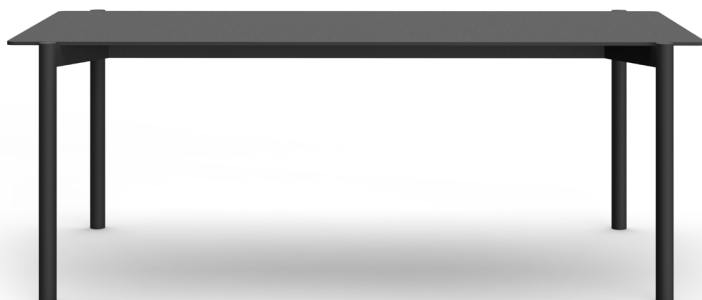

HUDSON

by Ramón Esteve

The Hudson collection is made of powder coated 6063 aluminium.

RECTANGULAR DINING TABLE 84"

336201

SPECIFICATIONS

Width: 78 3/4" 200 cm
Depth: 35 1/2" 90 cm
Height: 28 3/4" 73 cm

MATERIALS

Frame: Powder coated aluminum.

Furniture cover available.

FINISHES

SPACE GREY
-52

ALUMINUM

RECTANGULAR DINING TABLE 84"

336201

MEASURES INCH CM	OVERALL LENGTH	OVERALL WIDTH	OVERALL HEIGHT	DIAMETER	SIZE OF BASE	OVERHANG AT ENDS	TABLE TOP THICKNESS	APRON TO FLOOR CLEARANCE	SPACE BETWEEN LEGS AT HEAD	SPACE BETWEEN LEGS AT SIDE
DESCRIPTION	A	C	D	E	F	G	I	J	K	L
ROUND SIDE TABLE SMALL SKU# 334101	26 3/4 67.8	25 1/2 65	14 1/2 37	25 1/2 65	24 1/2 62	-	1/4 0.5	33 1/4 33.5	23 1/4 58	19 48.2
ROUND COFFEE TABLE SKU# 334102	36 3/4 93	35 1/2 90	13 1/2 34	35 1/2 90	33 83.8	-	1/4 0.5	11 3/4 29.6	30 3/4 77.8	26 1/4 67
RECTANGULAR SIDE TABLE SKU# 334103	46 117	17 1/4 43.8	12 1/4 31		39 1/2 100	3 1/4 8.4	1/4 0.5	10 3/4 27.5	15 37.8	37 94.2
RECTANGULAR COFFEE TABLE 63" SKU# 335101	63 160	32 81	12 1/2 31.8		55 139.8	4 10	1/4 0.5	9 3/4 24.8	28 71	19 130
ROUND DINING TABLE 47" SKU# 336101	-	-	28 3/4 73	47 1/4 120	36 3/4 93.4	-	1/4 0.5	26 66	32 3/4 83.4	32 3/4 83
RECTANGULAR DINING TABLE 84" SKU# 336201	84 213.4	41 3/4 106	28 3/4 73		79 200.7	-	1/4 .5	26 66	37 3/4 96	75 190.7