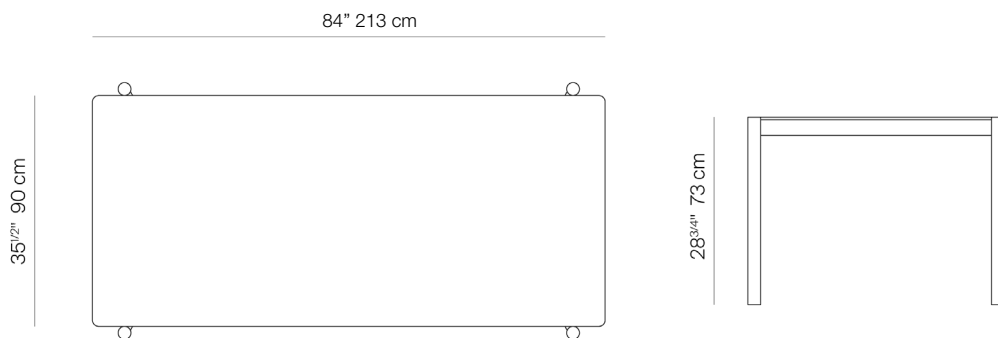

HUDSON

by Ramón Esteve

The Hudson collection is made of powder coated 6063 aluminium.

RECTANGULAR DINING TABLE 84"

336201

SPECIFICATIONS

Width: 78 3/4" 200 cm
Depth: 35 1/2" 90 cm
Height: 28 3/4" 73 cm

MATERIALS

Frame: Powder coated aluminum.

Furniture cover available.

FINISHES

SPACE GREY
-52

ALUMINUM

RECTANGULAR DINING TABLE 84"

336201

MEASURES INCH CM	OVERALL LENGTH	OVERALL WIDTH	OVERALL HEIGHT	DIAMETER	SIZE OF BASE	OVERHANG AT ENDS	TABLE TOP THICKNESS	APRON TO FLOOR CLEARANCE	SPACE BETWEEN LEGS AT HEAD	SPACE BETWEEN LEGS AT SIDE
DESCRIPTION	A	C	D	E	F	G	I	J	K	L
ROUND SIDE TABLE SMALL SKU# 334101	26 3/4 67.8	25 1/2 65	14 1/2 37	25 1/2 65	24 1/2 62	-	1/4 0.5	33 1/4 33.5	23 1/4 58	19 48.2
ROUND COFFEE TABLE SKU# 334102	36 3/4 93	35 1/2 90	13 1/2 34	35 1/2 90	33 83.8	-	1/4 0.5	11 3/4 29.6	30 3/4 77.8	26 1/4 67
RECTANGULAR SIDE TABLE SKU# 334103	46 117	17 1/4 43.8	12 1/4 31		39 1/2 100	3 1/4 8.4	1/4 0.5	10 3/4 27.5	15 37.8	37 94.2
RECTANGULAR COFFEE TABLE 63" SKU# 335101	63 160	32 81	12 1/2 31.8		55 139.8	4 10	1/4 0.5	9 3/4 24.8	28 71	19 130
ROUND DINING TABLE 47" SKU# 336101	-	-	28 3/4 73	47 1/4 120	36 3/4 93.4	-	1/4 0.5	26 66	32 3/4 83.4	32 3/4 83
RECTANGULAR DINING TABLE 84" SKU# 336201	84 213.4	41 3/4 106	28 3/4 73		79 200.7	-	1/4 .5	26 66	37 3/4 96	75 190.7