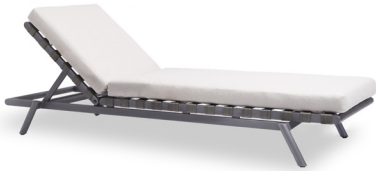

HUDSON

by Ramón Esteve

The Hudson collection is made of powder coated 6063 aluminium.

RECTANGULAR DINING TABLE 84"

336201

SPECIFICATIONS

Width: 78 3/4" 200 cm
Depth: 35 1/2" 90 cm
Height: 28 3/4" 73 cm

MATERIALS

COMPLETE COLLECTION

91" Sofa

Lounge chair

Arm chaise

Armless chaise

Dining arm chair

Dining side chair

84" Rectangular dining table