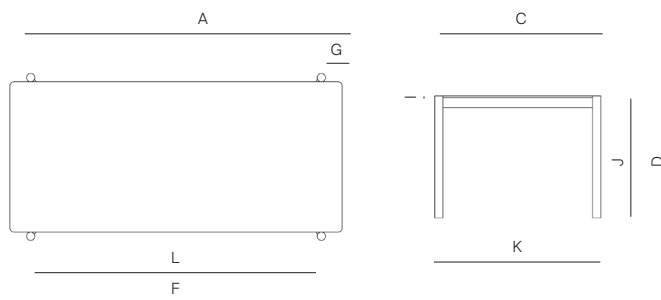

Frame: Powder coated aluminum.

Furniture cover available.

FINISHES

SPACE GREY
-52

ALUMINUM

RECTANGULAR DINING TABLE 84"

336201

MEASURES INCH CM	OVERALL LENGTH	OVERALL WIDTH	OVERALL HEIGHT	DIAMETER	SIZE OF BASE	OVERHANG AT ENDS	TABLE TOP THICKNESS	APRON TO FLOOR CLEARANCE	SPACE BETWEEN LEGS AT HEAD	SPACE BETWEEN LEGS AT SIDE
DESCRIPTION	A	C	D	E	F	G	I	J	K	L
ROUND SIDE TABLE SMALL SKU# 334101	26 3/4 67.8	25 1/2 65	14 1/2 37	25 1/2 65	24 1/2 62	-	1/4 0.5	33 1/4 33.5	23 1/4 58	19 48.2
ROUND COFFEE TABLE SKU# 334102	36 3/4 93	35 1/2 90	13 1/2 34	35 1/2 90	33 83.8	-	1/4 0.5	11 3/4 29.6	30 3/4 77.8	26 1/4 67
RECTANGULAR SIDE TABLE SKU# 334103	46 117	17 1/4 43.8	12 1/4 31		39 1/2 100	3 1/4 8.4	1/4 0.5	10 3/4 27.5	15 37.8	37 94.2
RECTANGULAR COFFEE TABLE 63" SKU# 335101	63 160	32 81	12 1/2 31.8		55 139.8	4 10	1/4 0.5	9 3/4 24.8	28 71	19 130
ROUND DINING TABLE 47" SKU# 336101	-	-	28 3/4 73	47 1/4 120	36 3/4 93.4	-	1/4 0.5	26 66	32 3/4 83.4	32 3/4 83
RECTANGULAR DINING TABLE 84" SKU# 336201	84 213.4	41 3/4 106	28 3/4 73		79 200.7	-	1/4 .5	26 66	37 3/4 96	75 190.7

MEASURES INCH CM	SEAT UP TO (APROX. 20"W CHAIRS SPACED 2" APART)	DIAGONAL CLEARANCE	OVERALL FURNITURE WEIGHT LBS KGS	TOTAL PIECES IN A BOX	BOXED WEIGHT LBS KGS	BOXED WIDTH	BOXED DEPTH	BOXED HEIGHT	CBM
DESCRIPTION	M								
ROUND SIDE TABLE SMALL SKU# 334101	-	29 74	13 5	1 1	21 9	28.75 73.03	28.75 73.03	17.75 45.09	0.24 0.24
ROUND COFFEE TABLE SKU# 334102	-	38 1/2 98	22 9	1 1	40 17	38.50 97.79	38.50 97.79	16.50 41.91	0.40 0.40
RECTANGULAR SIDE TABLE SKU# 334103	-	47 3/4 121.6	22 9	1 1	35 15	49.25 125.10	20.50 52.07	15.50 39.37	0.26 0.26
RECTANGULAR COFFEE TABLE 63" SKU# 335101	-	34 1/4 86.8	44 19	1 1	67 30	66 167.64	35 88	15.50 39.37	0.59 0.59
ROUND DINING TABLE 47" SKU# 336101	4 4	36 3/4 139.4	62 27	1 1	98 44	50.75 129	50.75 135	33 83.82	1.46 1.46
RECTANGULAR DINING TABLE 84" SKU# 336201	6 6	88 3/4 225.5	85 38,36	1 1	135 60,84	88 223,52	45,50 115,57	33 83,82	2,17 2,17