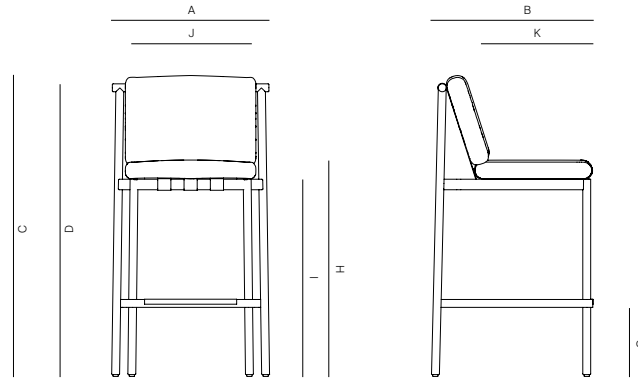

## SPECIFICATIONS

Width:	23 1/2"	60 cm
Depth:	23 3/4"	61 cm
Height:	43 1/2"	111 cm
Seat height:	32"	81.2 cm

COM 13/4 yds

\*COM based on 54" wide no repeat fabric.

## FINISHES

SPACE GREY  
-52

ALUMINUM

GREY ITALIAN  
STRAPPING

STRAPS

MEASURES INCH CM	OVERALL WIDTH	OVERALL DEPTH	OVERALL HEIGHT WITH CUSHIONS	OVERALL FRAME HEIGHT	ARM HEIGHT	ARM WIDTH	FOOT HEIGHT	SEAT HEIGHT WITH CUSHIONS	FRAME SEAT HEIGHT (FLOOR TO FRAME)	INSIDE SEAT WIDTH	INSIDE SEAT DEPTH
DESCRIPTION	A	B	C	D	E	F	G	H	I	J	K
HIGHBACK BAR STOOL	23 1/2	23 3/4	45	43 1/2	-	-	10 1/4	32	29 1/2	18	15 1/2
SKU# 338202	60	61	114.3	111	-	-	26	81.2	74.9	46	39.3

MEASURES INCH CM	# OF BACK CUSHIONS	# OF SEAT CUSHIONS	COM YARDS METERS	DIAGONAL CLEARANCE	FURNITURE WEIGHT LBS KGS	TOTAL PIECES IN A BOX	BOXED WEIGHT LBS KGS	CUBE
DESCRIPTION								
HIGHBACK BAR STOOL	1	1	13/4	43 1/2	21	1	31	20
SKU# 338202	1	1		110	9	1	14	