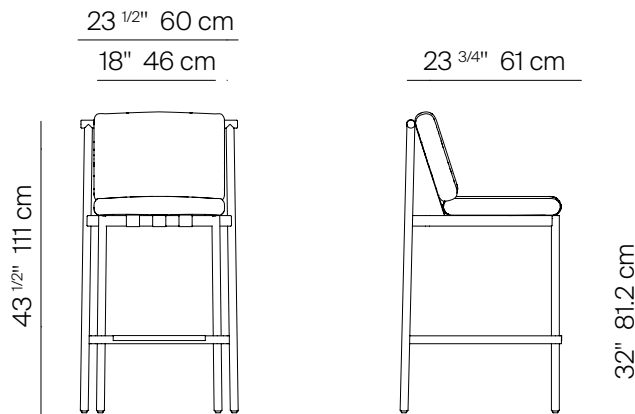

# HUDSON

by Ramón Esteve

HIGHBACK BAR STOOL

338202

## SPECIFICATIONS

Width:	23 1/2"	60 cm
Depth:	23 3/4"	61 cm
Height:	43 1/2"	111 cm
Seat height:	32"	81.2 cm

COM 13/4 yds

\*COM based on 54" wide no repeat fabric.

## FINISHES

SPACE GREY  
-52

ALUMINUM

GREY ITALIAN  
STRAPPING

STRAPS

MEASURES INCH CM	OVERALL WIDTH	OVERALL DEPTH	OVERALL HEIGHT WITH CUSHIONS	OVERALL FRAME HEIGHT	ARM HEIGHT	ARM WIDTH	FOOT HEIGHT	SEAT HEIGHT WITH CUSHIONS	FRAME SEAT HEIGHT (FLOOR TO FRAME)	INSIDE SEAT WIDTH	INSIDE SEAT DEPTH
DESCRIPTION	A	B	C	D	E	F	G	H	I	J	K
HIGHBACK BAR STOOL	23 1/2	23 3/4	45	43 1/2	-	-	10 1/4	32	29 1/2	18	15 1/2
SKU# 338202	60	61	114.3	111	-	-	26	81.2	74.9	46	39.3

MEASURES INCH CM	# OF BACK CUSHIONS	# OF SEAT CUSHIONS	COM YARDS METERS	DIAGONAL CLEARANCE	FURNITURE WEIGHT LBS KGS	TOTAL PIECES IN A BOX	BOXED WEIGHT LBS KGS	CUBE
DESCRIPTION								
HIGHBACK BAR STOOL	1	1	13/4	43 1/2	21	1	31	20
SKU# 338202	1	1		110	9	1	14	