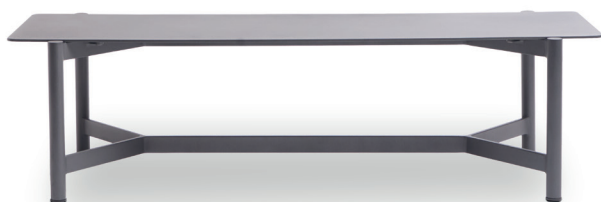

HUDSON

by Ramón Esteve

The Hudson collection is made of powder coated 6063 aluminium.

SMALL RECTANGULAR COFFEE TABLE

334103

SPECIFICATIONS

Width:	46	117 cm
Depth:	17 1/4"	44 cm
Height:	12 1/4"	31 cm

MATERIALS

Frame: Powder coated aluminum.

Furniture cover available.

FINISHES

SPACE GREY

-52

ALUMINUM

SMALL RECTANGULAR COFFEE TABLE

334103

MEASURES INCH CM	SEAT UP TO (APROX. 20"W CHAIRS SPACED 2" APART)	DIAGONAL CLEARANCE	OVERALL FURNITURE WEIGHT LBS KGS	TOTAL PIECES IN A BOX	BOXED WEIGHT LBS KGS	BOXED WIDTH	BOXED DEPTH	BOXED HEIGHT	CBM
DESCRIPTION	M								
ROUND SIDE TABLE SMALL SKU# 334101	-	29 74	13 5	1 1	21 9	28.75 73.03	28.75 73.03	17.75 45.09	0.24 0.24
ROUND COFFEE TABLE SKU# 334102	-	38 1/2 98	22 9	1 1	40 17	38.50 97.79	38.50 97.79	16.50 41.91	0.40 0.40
RECTANGULAR SIDE TABLE SKU# 334103	-	47 3/4 121.6	22 9	1 1	35 15	49.25 125.10	20.50 52.07	15.50 39.37	0.26 0.26
RECTANGULAR COFFEE TABLE 63" SKU# 335101	-	34 1/4 86.8	44 19	1 1	67 30	66 167.64	35 88	15.50 39.37	0.59 0.59
ROUND DINING TABLE 47" SKU# 336101	4 4	36 3/4 139.4	62 27	1 1	98 44	50.75 129	50.75 135	33 83.82	1.46 1.46
RECTANGULAR DINING TABLE 84" SKU# 336201	6 6	88 3/4 225.5	85 38,36	1 1	135 60,84	88 223,52	45,50 115,57	33 83,82	2,17 2,17