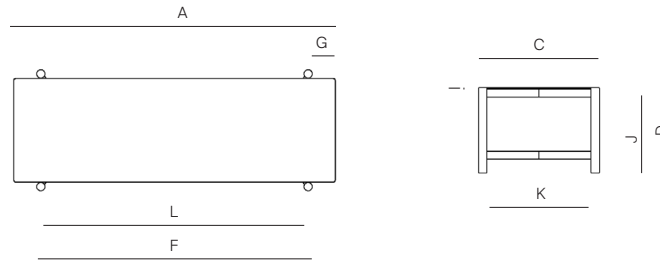

MEASURES INCH CM	OVERALL LENGTH	OVERALL WIDTH	OVERALL HEIGHT	DIAMETER	SIZE OF BASE	OVERHANG AT ENDS	TABLE TOP THICKNESS	APRON TO FLOOR CLEARANCE	SPACE BETWEEN LEGS AT HEAD	SPACE BETWEEN LEGS AT SIDE
DESCRIPTION	A	C	D	E	F	G	I	J	K	L
ROUND SIDE TABLE SMALL SKU# 334101	26 3/4 67.8	25 1/2 65	14 1/2 37	25 1/2 65	24 1/2 62	-	1/4 0.5	33 1/4 33.5	23 1/4 58	19 48.2
ROUND COFFEE TABLE SKU# 334102	36 3/4 93	35 1/2 90	13 1/2 34	35 1/2 90	33 83.8	-	1/4 0.5	11 3/4 29.6	30 3/4 77.8	26 1/4 67
RECTANGULAR SIDE TABLE SKU# 334103	46 117	17 1/4 43.8	12 1/4 31		39 1/2 100	3 1/4 8.4	1/4 0.5	10 3/4 27.5	15 37.8	37 94.2
RECTANGULAR COFFEE TABLE 63" SKU# 335101	63 160	32 81	12 1/2 31.8		55 139.8	4 10	1/4 0.5	9 3/4 24.8	28 71	19 130
ROUND DINING TABLE 47" SKU# 336101	-	-	28 3/4 73	47 1/4 120	36 3/4 93.4	-	1/4 0.5	26 66	32 3/4 83.4	32 3/4 83
RECTANGULAR DINING TABLE 84" SKU# 336201	84 213.4	41 3/4 106	28 3/4 73		79 200.7	-	1/4 .5	26 66	37 3/4 96	75 190.7

MEASURES INCH CM	SEAT UP TO (APROX. 20"W CHAIRS SPACED 2" APART)	DIAGONAL CLEARANCE	OVERALL FURNITURE WEIGHT LBS KGS	TOTAL PIECES IN A BOX	BOXED WEIGHT LBS KGS	BOXED WIDTH	BOXED DEPTH	BOXED HEIGHT	CBM
DESCRIPTION	M								
ROUND SIDE TABLE SMALL SKU# 334101	-	29 74	13 5	1 1	21 9	28.75 73.03	28.75 73.03	17.75 45.09	0.24 0.24
ROUND COFFEE TABLE SKU# 334102	-	38 1/2 98	22 9	1 1	40 17	38.50 97.79	38.50 97.79	16.50 41.91	0.40 0.40
RECTANGULAR SIDE TABLE SKU# 334103	-	47 3/4 121.6	22 9	1 1	35 15	49.25 125.10	20.50 52.07	15.50 39.37	0.26 0.26
RECTANGULAR COFFEE TABLE 63" SKU# 335101	-	34 1/4 86.8	44 19	1 1	67 30	66 167.64	35 88	15.50 39.37	0.59 0.59
ROUND DINING TABLE 47" SKU# 336101	4 4	36 3/4 139.4	62 27	1 1	98 44	50.75 129	50.75 135	33 83.82	1.46 1.46
RECTANGULAR DINING TABLE 84" SKU# 336201	6 6	88 3/4 225.5	85 38,36	1 1	135 60,84	88 223,52	45,50 115,57	33 83,82	2,17 2,17