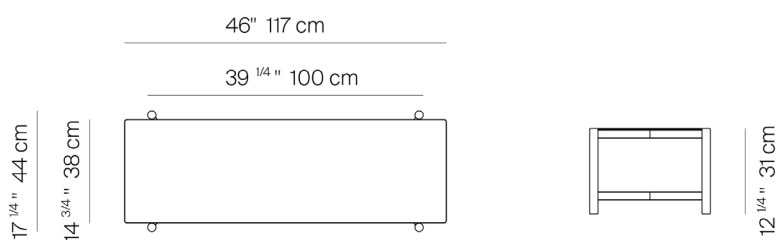

HUDSON

by Ramón Esteve

The Hudson collection is made of powder coated 6063 aluminium.

SMALL RECTANGULAR COFFEE TABLE

334103

SPECIFICATIONS

Width:	46	117 cm
Depth:	17 1/4"	44 cm
Height:	12 1/4"	31 cm

MATERIALS

MEASURES INCH CM	SEAT UP TO (APROX. 20"W CHAIRS SPACED 2" APART)	DIAGONAL CLEARANCE	OVERALL FURNITURE WEIGHT LBS KGS	TOTAL PIECES IN A BOX	BOXED WEIGHT LBS KGS	BOXED WIDTH	BOXED DEPTH	BOXED HEIGHT	CBM
DESCRIPTION	M								
ROUND SIDE TABLE SMALL SKU# 334101	-	29 74	13 5	1 1	21 9	28.75 73.03	28.75 73.03	17.75 45.09	0.24 0.24
ROUND COFFEE TABLE SKU# 334102	-	38 1/2 98	22 9	1 1	40 17	38.50 97.79	38.50 97.79	16.50 41.91	0.40 0.40
RECTANGULAR SIDE TABLE SKU# 334103	-	47 3/4 121.6	22 9	1 1	35 15	49.25 125.10	20.50 52.07	15.50 39.37	0.26 0.26
RECTANGULAR COFFEE TABLE 63" SKU# 335101	-	34 1/4 86.8	44 19	1 1	67 30	66 167.64	35 88	15.50 39.37	0.59 0.59
ROUND DINING TABLE 47" SKU# 336101	4 4	36 3/4 139.4	62 27	1 1	98 44	50.75 129	50.75 135	33 83.82	1.46 1.46
RECTANGULAR DINING TABLE 84" SKU# 336201	6 6	88 3/4 225.5	85 38,36	1 1	135 60,84	88 223,52	45,50 115,57	33 83,82	2,17 2,17