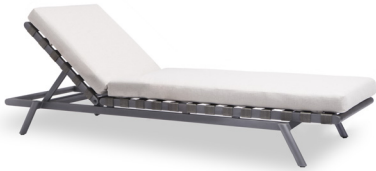

HUDSON

by Ramón Esteve

The Hudson collection is made of powder coated 6063 aluminium.

SMALL RECTANGULAR COFFEE TABLE

334103

SPECIFICATIONS

Width:	46	117 cm
Depth:	17 1/4"	44 cm
Height:	12 1/4"	31 cm

MATERIALS

Frame: Powder coated aluminum.

Furniture cover available.

FINISHES

SPACE GREY

-52

ALUMINUM

SMALL RECTANGULAR COFFEE TABLE

334103

COMPLETE COLLECTION

91" Sofa

Lounge chair

Arm chaise

Armless chaise

Dining arm chair

Dining side chair

84" Rectangular dining table