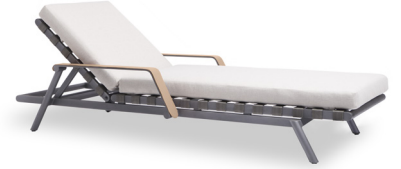

HUDSON

by Ramón Esteve

The Hudson collection is made of powder coated 6063 aluminium.

SMALL RECTANGULAR COFFEE TABLE

334103

SPECIFICATIONS

Width:	46	117 cm
Depth:	17 1/4"	44 cm
Height:	12 1/4"	31 cm

MATERIALS

Frame: Powder coated aluminum.

Furniture cover available.

FINISHES

SPACE GREY

-52

ALUMINUM

SMALL RECTANGULAR COFFEE TABLE

334103

MEASURES INCH CM	SEAT UP TO (APROX. 20"W CHAIRS SPACED 2" APART)	DIAGONAL CLEARANCE	OVERALL FURNITURE WEIGHT LBS KGS	TOTAL PIECES IN A BOX	BOXED WEIGHT LBS KGS	BOXED WIDTH	BOXED DEPTH	BOXED HEIGHT	CBM
DESCRIPTION	M								
ROUND SIDE TABLE SMALL SKU# 334101	-	29 74	13 5	1 1	21 9	28.75 73.03	28.75 73.03	17.75 45.09	0.24 0.24
ROUND COFFEE TABLE SKU# 334102	-	38 1/2 98	22 9	1 1	40 17	38.50 97.79	38.50 97.79	16.50 41.91	0.40 0.40
RECTANGULAR SIDE TABLE SKU# 334103	-	47 3/4 121.6	22 9	1 1	35 15	49.25 125.10	20.50 52.07	15.50 39.37	0.26 0.26
RECTANGULAR COFFEE TABLE 63" SKU# 335101	-	34 1/4 86.8	44 19	1 1	67 30	66 167.64	35 88	15.50 39.37	0.59 0.59
ROUND DINING TABLE 47" SKU# 336101	4 4	36 3/4 139.4	62 27	1 1	98 44	50.75 129	50.75 135	33 83.82	1.46 1.46
RECTANGULAR DINING TABLE 84" SKU# 336201	6 6	88 3/4 225.5	85 38,36	1 1	135 60,84	88 223,52	45,50 115,57	33 83,82	2,17 2,17

COMPLETE COLLECTION

91" Sofa

Lounge chair

Arm chaise

Armless chaise

Dining arm chair

Dining side chair

84" Rectangular dining table