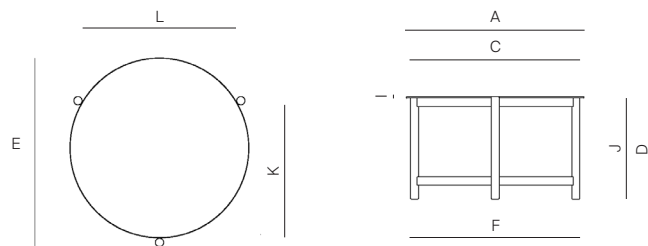

Frame: Powder coated aluminum.
Furniture cover available.

FINISHES

SPACE GREY
-52

ALUMINUM

ROUND SIDE TABLE

334101

MEASURES INCH CM	OVERALL LENGTH	OVERALL WIDTH	OVERALL HEIGHT	DIAMETER	SIZE OF BASE	OVERHANG AT ENDS	TABLE TOP THICKNESS	APRON TO FLOOR CLEARANCE	SPACE BETWEEN LEGS AT HEAD	SPACE BETWEEN LEGS AT SIDE
DESCRIPTION	A	C	D	E	F	G	I	J	K	L
ROUND SIDE TABLE SMALL SKU# 334101	26 3/4 67.8	25 1/2 65	14 1/2 37	25 1/2 65	24 1/2 62	-	1/4 0.5	33 1/4 33.5	23 1/4 58	19 48.2
ROUND COFFEE TABLE SKU# 334102	36 3/4 93	35 1/2 90	13 1/2 34	35 1/2 90	33 83.8	-	1/4 0.5	11 3/4 29.6	30 3/4 77.8	26 1/4 67
RECTANGULAR SIDE TABLE SKU# 334103	46 117	17 1/4 43.8	12 1/4 31		39 1/2 100	3 1/4 8.4	1/4 0.5	10 3/4 27.5	15 37.8	37 94.2
RECTANGULAR COFFEE TABLE 63" SKU# 335101	63 160	32 81	12 1/2 31.8		55 139.8	4 10	1/4 0.5	9 3/4 24.8	28 71	19 130
ROUND DINING TABLE 47" SKU# 336101	-	-	28 3/4 73	47 1/4 120	36 3/4 93.4	-	1/4 0.5	26 66	32 3/4 83.4	32 3/4 83
RECTANGULAR DINING TABLE 84" SKU# 336201	84 213.4	41 3/4 106	28 3/4 73		79 200.7	-	1/4 .5	26 66	37 3/4 96	75 190.7

MEASURES INCH CM	SEAT UP TO (APROX. 20"W CHAIRS SPACED 2" APART)	DIAGONAL CLEARANCE	OVERALL FURNITURE WEIGHT LBS KGS	TOTAL PIECES IN A BOX	BOXED WEIGHT LBS KGS	BOXED WIDTH	BOXED DEPTH	BOXED HEIGHT	CBM
DESCRIPTION	M								
ROUND SIDE TABLE SMALL SKU# 334101	-	29 74	13 5	1 1	21 9	28.75 73.03	28.75 73.03	17.75 45.09	0.24 0.24
ROUND COFFEE TABLE SKU# 334102	-	38 1/2 98	22 9	1 1	40 17	38.50 97.79	38.50 97.79	16.50 41.91	0.40 0.40
RECTANGULAR SIDE TABLE SKU# 334103	-	47 3/4 121.6	22 9	1 1	35 15	49.25 125.10	20.50 52.07	15.50 39.37	0.26 0.26
RECTANGULAR COFFEE TABLE 63" SKU# 335101	-	34 1/4 86.8	44 19	1 1	67 30	66 167.64	35 88	15.50 39.37	0.59 0.59
ROUND DINING TABLE 47" SKU# 336101	4 4	36 3/4 139.4	62 27	1 1	98 44	50.75 129	50.75 135	33 83.82	1.46 1.46
RECTANGULAR DINING TABLE 84" SKU# 336201	6 6	88 3/4 225.5	85 38,36	1 1	135 60,84	88 223,52	45,50 115,57	33 83,82	2,17 2,17