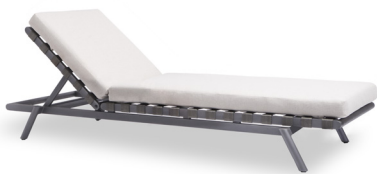

HUDSON

by Ramón Esteve

The Hudson collection is made of powder coated 6063 aluminium.

ROUND SIDE TABLE

334101

SPECIFICATIONS

Width: 26 3/4" 68 cm
Height: 14 3/4" 37 cm

MATERIALS

COMPLETE COLLECTION

91" Sofa

Lounge chair

Arm chaise

Armless chaise

Dining arm chair

Dining side chair

84" Rectangular dining table