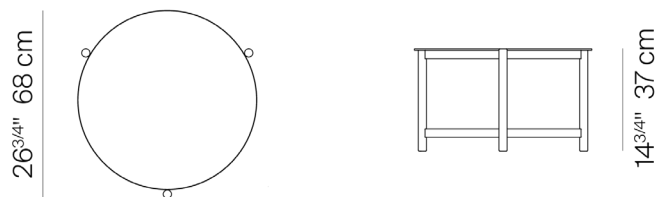

HUDSON

by Ramón Esteve

The Hudson collection is made of powder coated 6063 aluminium.

ROUND SIDE TABLE

334101

SPECIFICATIONS

Width: 26 3/4" 68 cm
Height: 14 3/4" 37 cm

MATERIALS

MEASURES INCH CM	SEAT UP TO (APROX. 20"W CHAIRS SPACED 2" APART)	DIAGONAL CLEARANCE	OVERALL FURNITURE WEIGHT LBS KGS	TOTAL PIECES IN A BOX	BOXED WEIGHT LBS KGS	BOXED WIDTH	BOXED DEPTH	BOXED HEIGHT	CBM
DESCRIPTION	M								
ROUND SIDE TABLE SMALL SKU# 334101	-	29 74	13 5	1 1	21 9	28.75 73.03	28.75 73.03	17.75 45.09	0.24 0.24
ROUND COFFEE TABLE SKU# 334102	-	38 1/2 98	22 9	1 1	40 17	38.50 97.79	38.50 97.79	16.50 41.91	0.40 0.40
RECTANGULAR SIDE TABLE SKU# 334103	-	47 3/4 121.6	22 9	1 1	35 15	49.25 125.10	20.50 52.07	15.50 39.37	0.26 0.26
RECTANGULAR COFFEE TABLE 63" SKU# 335101	-	34 1/4 86.8	44 19	1 1	67 30	66 167.64	35 88	15.50 39.37	0.59 0.59
ROUND DINING TABLE 47" SKU# 336101	4 4	36 3/4 139.4	62 27	1 1	98 44	50.75 129	50.75 135	33 83.82	1.46 1.46
RECTANGULAR DINING TABLE 84" SKU# 336201	6 6	88 3/4 225.5	85 38,36	1 1	135 60,84	88 223,52	45,50 115,57	33 83,82	2,17 2,17