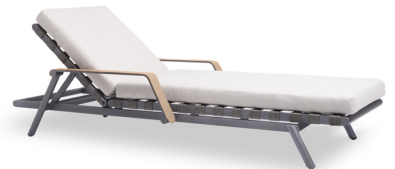

HUDSON

by Ramón Esteve

The Hudson collection is made of powder coated 6063 aluminium.

ROUND SIDE TABLE

334101

SPECIFICATIONS

Width: 26 3/4" 68 cm
Height: 14 3/4" 37 cm

MATERIALS

MEASURES INCH CM	SEAT UP TO (APROX. 20"W CHAIRS SPACED 2" APART)	DIAGONAL CLEARANCE	OVERALL FURNITURE WEIGHT LBS KGS	TOTAL PIECES IN A BOX	BOXED WEIGHT LBS KGS	BOXED WIDTH	BOXED DEPTH	BOXED HEIGHT	CBM
DESCRIPTION	M								
ROUND SIDE TABLE SMALL SKU# 334101	-	29 74	13 5	1 1	21 9	28.75 73.03	28.75 73.03	17.75 45.09	0.24 0.24
ROUND COFFEE TABLE SKU# 334102	-	38 1/2 98	22 9	1 1	40 17	38.50 97.79	38.50 97.79	16.50 41.91	0.40 0.40
RECTANGULAR SIDE TABLE SKU# 334103	-	47 3/4 121.6	22 9	1 1	35 15	49.25 125.10	20.50 52.07	15.50 39.37	0.26 0.26
RECTANGULAR COFFEE TABLE 63" SKU# 335101	-	34 1/4 86.8	44 19	1 1	67 30	66 167.64	35 88	15.50 39.37	0.59 0.59
ROUND DINING TABLE 47" SKU# 336101	4 4	36 3/4 139.4	62 27	1 1	98 44	50.75 129	50.75 135	33 83.82	1.46 1.46
RECTANGULAR DINING TABLE 84" SKU# 336201	6 6	88 3/4 225.5	85 38,36	1 1	135 60,84	88 223,52	45,50 115,57	33 83,82	2,17 2,17

COMPLETE COLLECTION

91" Sofa

Lounge chair

Arm chaise

Armless chaise

Dining arm chair

Dining side chair

84" Rectangular dining table