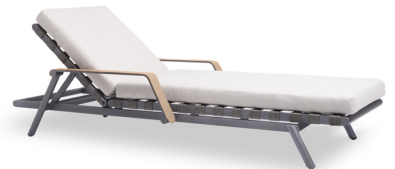

HUDSON

by Ramón Esteve

The Hudson collection is made of powder coated 6063 aluminium.

ROUND COFFEE TABLE

334102

SPECIFICATIONS

| | | |
|---------|---------|-------|
| Width: | 35 1/2 | 90 cm |
| Depth: | 36 3/4 | 93 cm |
| Height: | 13 1/2" | 34 cm |

| MEASURES INCH CM | SEAT UP TO (APROX. 20"W CHAIRS SPACED 2" APART) | DIAGONAL CLEARANCE | OVERALL FURNITURE WEIGHT LBS KGS | TOTAL PIECES IN A BOX | BOXED WEIGHT LBS KGS | BOXED WIDTH | BOXED DEPTH | BOXED HEIGHT | CBM |
|---------------------------------------------|----------------------------------------------------------------|-----------------------|----------------------------------------------|-----------------------------|----------------------------|-----------------|-----------------|----------------|--------------|
| DESCRIPTION | M | | | | | | | | |
| ROUND SIDE TABLE SMALL SKU# 334101 | - | 29 74 | 13 5 | 1 1 | 21 9 | 28.75 73.03 | 28.75 73.03 | 17.75 45.09 | 0.24 0.24 |
| ROUND COFFEE TABLE SKU# 334102 | - | 38 1/2 98 | 22 9 | 1 1 | 40 17 | 38.50 97.79 | 38.50 97.79 | 16.50 41.91 | 0.40 0.40 |
| RECTANGULAR SIDE TABLE SKU# 334103 | - | 47 3/4 121.6 | 22 9 | 1 1 | 35 15 | 49.25 125.10 | 20.50 52.07 | 15.50 39.37 | 0.26 0.26 |
| RECTANGULAR COFFEE TABLE 63" SKU# 335101 | - | 34 1/4 86.8 | 44 19 | 1 1 | 67 30 | 66 167.64 | 35 88 | 15.50 39.37 | 0.59 0.59 |
| ROUND DINING TABLE 47" SKU# 336101 | 4 4 | 36 3/4 139.4 | 62 27 | 1 1 | 98 44 | 50.75 129 | 50.75 135 | 33 83.82 | 1.46 1.46 |
| RECTANGULAR DINING TABLE 84" SKU# 336201 | 6 6 | 88 3/4 225.5 | 85 38,36 | 1 1 | 135 60,84 | 88 223,52 | 45,50 115,57 | 33 83,82 | 2,17 2,17 |

COMPLETE COLLECTION

91" Sofa

Lounge chair

Arm chaise

Armless chaise

Dining arm chair

Dining side chair

84" Rectangular dining table