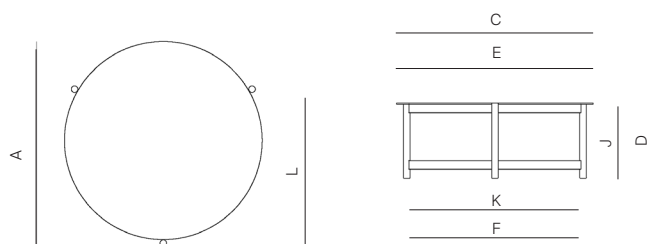

MATERIALS

Frame: Powder coated aluminum.

Furniture cover available.

FINISHES

SPACE GREY

-52

ALUMINUM

| MEASURES INCH CM | OVERALL LENGTH | OVERALL WIDTH | OVERALL HEIGHT | DIAMETER | SIZE OF BASE | OVERHANG AT ENDS | TABLE TOP THICKNESS | APRON TO FLOOR CLEARANCE | SPACE BETWEEN LEGS AT HEAD | SPACE BETWEEN LEGS AT SIDE |
|---------------------------------------------|-------------------|------------------|-------------------|---------------|-----------------|---------------------|------------------------|-----------------------------|-------------------------------------|-------------------------------------|
| DESCRIPTION | A | C | D | E | F | G | I | J | K | L |
| ROUND SIDE TABLE SMALL SKU# 334101 | 26 3/4 67.8 | 25 1/2 65 | 14 1/2 37 | 25 1/2 65 | 24 1/2 62 | - | 1/4 0.5 | 33 1/4 33.5 | 23 1/4 58 | 19 48.2 |
| ROUND COFFEE TABLE SKU# 334102 | 36 3/4 93 | 35 1/2 90 | 13 1/2 34 | 35 1/2 90 | 33 83.8 | - | 1/4 0.5 | 11 3/4 29.6 | 30 3/4 77.8 | 26 1/4 67 |
| RECTANGULAR SIDE TABLE SKU# 334103 | 46 117 | 17 1/4 43.8 | 12 1/4 31 | | 39 1/2 100 | 3 1/4 8.4 | 1/4 0.5 | 10 3/4 27.5 | 15 37.8 | 37 94.2 |
| RECTANGULAR COFFEE TABLE 63" SKU# 335101 | 63 160 | 32 81 | 12 1/2 31.8 | | 55 139.8 | 4 10 | 1/4 0.5 | 9 3/4 24.8 | 28 71 | 19 130 |
| ROUND DINING TABLE 47" SKU# 336101 | - | - | 28 3/4 73 | 47 1/4 120 | 36 3/4 93.4 | - | 1/4 0.5 | 26 66 | 32 3/4 83.4 | 32 3/4 83 |
| RECTANGULAR DINING TABLE 84" SKU# 336201 | 84 213.4 | 41 3/4 106 | 28 3/4 73 | | 79 200.7 | - | 1/4 .5 | 26 66 | 37 3/4 96 | 75 190.7 |