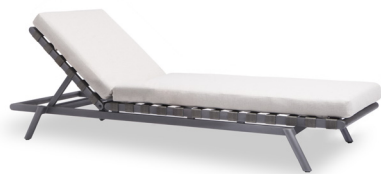

HUDSON

by Ramón Esteve

The Hudson collection is made of powder coated 6063 aluminium.

ROUND COFFEE TABLE

334102

SPECIFICATIONS

| | | |
|---------|---------|-------|
| Width: | 35 1/2 | 90 cm |
| Depth: | 36 3/4 | 93 cm |
| Height: | 13 1/2" | 34 cm |

COMPLETE COLLECTION

91" Sofa

Lounge chair

Arm chaise

Armless chaise

Dining arm chair

Dining side chair

84" Rectangular dining table