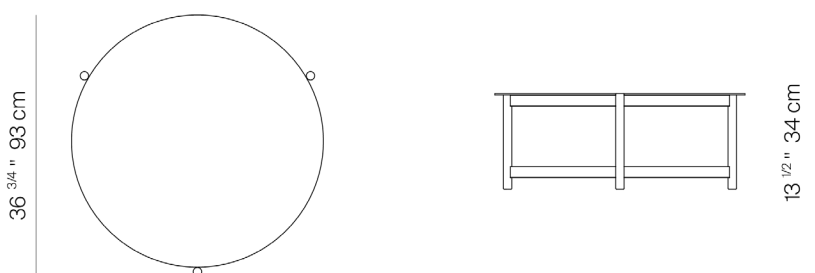

HUDSON

by Ramón Esteve

The Hudson collection is made of powder coated 6063 aluminium.

ROUND COFFEE TABLE

334102

SPECIFICATIONS

| | | |
|---------|---------|-------|
| Width: | 35 1/2 | 90 cm |
| Depth: | 36 3/4 | 93 cm |
| Height: | 13 1/2" | 34 cm |

MATERIALS

Frame: Powder coated aluminum.

Furniture cover available.

FINISHES

SPACE GREY

-52

ALUMINUM

| MEASURES INCH CM | OVERALL LENGTH | OVERALL WIDTH | OVERALL HEIGHT | DIAMETER | SIZE OF BASE | OVERHANG AT ENDS | TABLE TOP THICKNESS | APRON TO FLOOR CLEARANCE | SPACE BETWEEN LEGS AT HEAD | SPACE BETWEEN LEGS AT SIDE |
|---------------------------------------------|-------------------|------------------|-------------------|---------------|-----------------|---------------------|------------------------|-----------------------------|-------------------------------------|-------------------------------------|
| DESCRIPTION | A | C | D | E | F | G | I | J | K | L |
| ROUND SIDE TABLE SMALL SKU# 334101 | 26 3/4 67.8 | 25 1/2 65 | 14 1/2 37 | 25 1/2 65 | 24 1/2 62 | - | 1/4 0.5 | 33 1/4 33.5 | 23 1/4 58 | 19 48.2 |
| ROUND COFFEE TABLE SKU# 334102 | 36 3/4 93 | 35 1/2 90 | 13 1/2 34 | 35 1/2 90 | 33 83.8 | - | 1/4 0.5 | 11 3/4 29.6 | 30 3/4 77.8 | 26 1/4 67 |
| RECTANGULAR SIDE TABLE SKU# 334103 | 46 117 | 17 1/4 43.8 | 12 1/4 31 | | 39 1/2 100 | 3 1/4 8.4 | 1/4 0.5 | 10 3/4 27.5 | 15 37.8 | 37 94.2 |
| RECTANGULAR COFFEE TABLE 63" SKU# 335101 | 63 160 | 32 81 | 12 1/2 31.8 | | 55 139.8 | 4 10 | 1/4 0.5 | 9 3/4 24.8 | 28 71 | 19 130 |
| ROUND DINING TABLE 47" SKU# 336101 | - | - | 28 3/4 73 | 47 1/4 120 | 36 3/4 93.4 | - | 1/4 0.5 | 26 66 | 32 3/4 83.4 | 32 3/4 83 |
| RECTANGULAR DINING TABLE 84" SKU# 336201 | 84 213.4 | 41 3/4 106 | 28 3/4 73 | | 79 200.7 | - | 1/4 .5 | 26 66 | 37 3/4 96 | 75 190.7 |