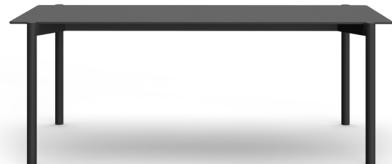

HUDSON

by Ramón Esteve

The Hudson collection is made of powder coated 6063 aluminium.

ROUND COFFEE TABLE

334102

SPECIFICATIONS

| | | |
|---------|---------|-------|
| Width: | 35 1/2 | 90 cm |
| Depth: | 36 3/4 | 93 cm |
| Height: | 13 1/2" | 34 cm |

MATERIALS

Frame: Powder coated aluminum.

Furniture cover available.

FINISHES

SPACE GREY

-52

ALUMINUM

| MEASURES INCH CM | OVERALL LENGTH | OVERALL WIDTH | OVERALL HEIGHT | DIAMETER | SIZE OF BASE | OVERHANG AT ENDS | TABLE TOP THICKNESS | APRON TO FLOOR CLEARANCE | SPACE BETWEEN LEGS AT HEAD | SPACE BETWEEN LEGS AT SIDE |
|---------------------------------------------|-------------------|------------------|-------------------|---------------|-----------------|---------------------|------------------------|-----------------------------|-------------------------------------|-------------------------------------|
| DESCRIPTION | A | C | D | E | F | G | I | J | K | L |
| ROUND SIDE TABLE SMALL SKU# 334101 | 26 3/4 67.8 | 25 1/2 65 | 14 1/2 37 | 25 1/2 65 | 24 1/2 62 | - | 1/4 0.5 | 33 1/4 33.5 | 23 1/4 58 | 19 48.2 |
| ROUND COFFEE TABLE SKU# 334102 | 36 3/4 93 | 35 1/2 90 | 13 1/2 34 | 35 1/2 90 | 33 83.8 | - | 1/4 0.5 | 11 3/4 29.6 | 30 3/4 77.8 | 26 1/4 67 |
| RECTANGULAR SIDE TABLE SKU# 334103 | 46 117 | 17 1/4 43.8 | 12 1/4 31 | | 39 1/2 100 | 3 1/4 8.4 | 1/4 0.5 | 10 3/4 27.5 | 15 37.8 | 37 94.2 |
| RECTANGULAR COFFEE TABLE 63" SKU# 335101 | 63 160 | 32 81 | 12 1/2 31.8 | | 55 139.8 | 4 10 | 1/4 0.5 | 9 3/4 24.8 | 28 71 | 19 130 |
| ROUND DINING TABLE 47" SKU# 336101 | - | - | 28 3/4 73 | 47 1/4 120 | 36 3/4 93.4 | - | 1/4 0.5 | 26 66 | 32 3/4 83.4 | 32 3/4 83 |
| RECTANGULAR DINING TABLE 84" SKU# 336201 | 84 213.4 | 41 3/4 106 | 28 3/4 73 | | 79 200.7 | - | 1/4 .5 | 26 66 | 37 3/4 96 | 75 190.7 |

COMPLETE COLLECTION

91" Sofa

Lounge chair

Arm chaise

Armless chaise

Dining arm chair

Dining side chair

84" Rectangular dining table