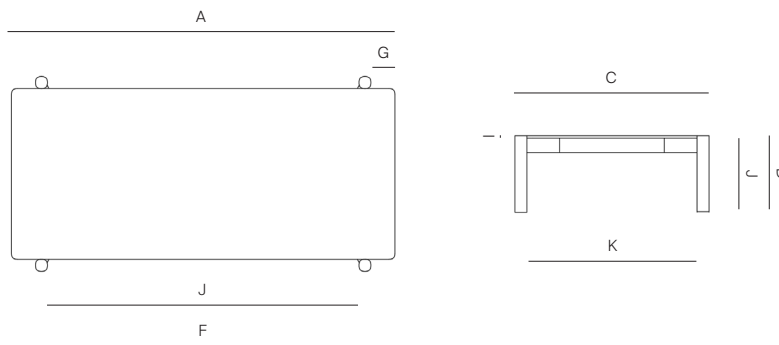

Frame: Powder coated aluminum.

Furniture cover available.

FINISHES

SPACE GREY
-52

ALUMINUM

LARGE RECTANGULAR COFFEE TABLE

335101

MEASURES INCH CM	OVERALL LENGTH	OVERALL WIDTH	OVERALL HEIGHT	DIAMETER	SIZE OF BASE	OVERHANG AT ENDS	TABLE TOP THICKNESS	APRON TO FLOOR CLEARANCE	SPACE BETWEEN LEGS AT HEAD	SPACE BETWEEN LEGS AT SIDE
DESCRIPTION	A	C	D	E	F	G	I	J	K	L
ROUND SIDE TABLE SMALL SKU# 334101	26 3/4 67.8	25 1/2 65	14 1/2 37	25 1/2 65	24 1/2 62	-	1/4 0.5	33 1/4 33.5	23 1/4 58	19 48.2
ROUND COFFEE TABLE SKU# 334102	36 3/4 93	35 1/2 90	13 1/2 34	35 1/2 90	33 83.8	-	1/4 0.5	11 3/4 29.6	30 3/4 77.8	26 1/4 67
RECTANGULAR SIDE TABLE SKU# 334103	46 117	17 1/4 43.8	12 1/4 31		39 1/2 100	3 1/4 8.4	1/4 0.5	10 3/4 27.5	15 37.8	37 94.2
RECTANGULAR COFFEE TABLE 63" SKU# 335101	63 160	32 81	12 1/2 31.8		55 139.8	4 10	1/4 0.5	9 3/4 24.8	28 71	19 130
ROUND DINING TABLE 47" SKU# 336101	- -	- -	28 3/4 73	47 1/4 120	36 3/4 93.4	- -	1/4 0.5	26 66	32 3/4 83.4	32 3/4 83
RECTANGULAR DINING TABLE 84" SKU# 336201	84 213.4	41 3/4 106	28 3/4 73		79 200.7	- -	1/4 .5	26 66	37 3/4 96	75 190.7

MEASURES INCH CM	SEAT UP TO (APROX. 20"W CHAIRS SPACED 2" APART)	DIAGONAL CLEARANCE	OVERALL FURNITURE WEIGHT LBS KGS	TOTAL PIECES IN A BOX	BOXED WEIGHT LBS KGS	BOXED WIDTH	BOXED DEPTH	BOXED HEIGHT	CBM
DESCRIPTION	M								
ROUND SIDE TABLE SMALL SKU# 334101	-	29 74	13 5	1 1	21 9	28.75 73.03	28.75 73.03	17.75 45.09	0.24 0.24
ROUND COFFEE TABLE SKU# 334102	-	38 1/2 98	22 9	1 1	40 17	38.50 97.79	38.50 97.79	16.50 41.91	0.40 0.40
RECTANGULAR SIDE TABLE SKU# 334103	-	47 3/4 121.6	22 9	1 1	35 15	49.25 125.10	20.50 52.07	15.50 39.37	0.26 0.26
RECTANGULAR COFFEE TABLE 63" SKU# 335101	-	34 1/4 86.8	44 19	1 1	67 30	66 167.64	35 88	15.50 39.37	0.59 0.59
ROUND DINING TABLE 47" SKU# 336101	4 4	36 3/4 139.4	62 27	1 1	98 44	50.75 129	50.75 135	33 83.82	1.46 1.46
RECTANGULAR DINING TABLE 84" SKU# 336201	6 6	88 3/4 225.5	85 38,36	1 1	135 60,84	88 223,52	45,50 115,57	33 83,82	2,17 2,17