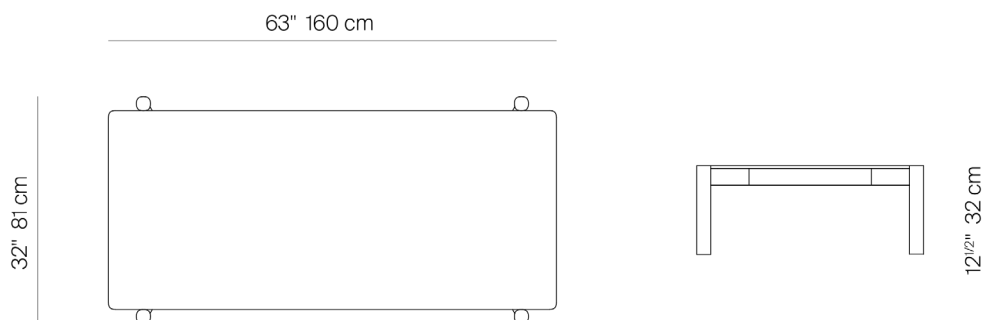

HUDSON

by Ramón Esteve

The Hudson collection is made of powder coated 6063 aluminium.

LARGE RECTANGULAR COFFEE TABLE

335101

SPECIFICATIONS

Width:	63"	160 cm
Depth:	32"	81 cm
Height:	12 1/2"	32 cm

MATERIALS

Frame: Powder coated aluminum.

Furniture cover available.

FINISHES

SPACE GREY
-52

ALUMINUM

LARGE RECTANGULAR COFFEE TABLE

335101

MEASURES INCH CM	OVERALL LENGTH	OVERALL WIDTH	OVERALL HEIGHT	DIAMETER	SIZE OF BASE	OVERHANG AT ENDS	TABLE TOP THICKNESS	APRON TO FLOOR CLEARANCE	SPACE BETWEEN LEGS AT HEAD	SPACE BETWEEN LEGS AT SIDE
DESCRIPTION	A	C	D	E	F	G	I	J	K	L
ROUND SIDE TABLE SMALL SKU# 334101	26 3/4 67.8	25 1/2 65	14 1/2 37	25 1/2 65	24 1/2 62	-	1/4 0.5	33 1/4 33.5	23 1/4 58	19 48.2
ROUND COFFEE TABLE SKU# 334102	36 3/4 93	35 1/2 90	13 1/2 34	35 1/2 90	33 83.8	-	1/4 0.5	11 3/4 29.6	30 3/4 77.8	26 1/4 67
RECTANGULAR SIDE TABLE SKU# 334103	46 117	17 1/4 43.8	12 1/4 31		39 1/2 100	3 1/4 8.4	1/4 0.5	10 3/4 27.5	15 37.8	37 94.2
RECTANGULAR COFFEE TABLE 63" SKU# 335101	63 160	32 81	12 1/2 31.8		55 139.8	4 10	1/4 0.5	9 3/4 24.8	28 71	19 130
ROUND DINING TABLE 47" SKU# 336101	- -	- -	28 3/4 73	47 1/4 120	36 3/4 93.4	- -	1/4 0.5	26 66	32 3/4 83.4	32 3/4 83
RECTANGULAR DINING TABLE 84" SKU# 336201	84 213.4	41 3/4 106	28 3/4 73		79 200.7	- -	1/4 .5	26 66	37 3/4 96	75 190.7