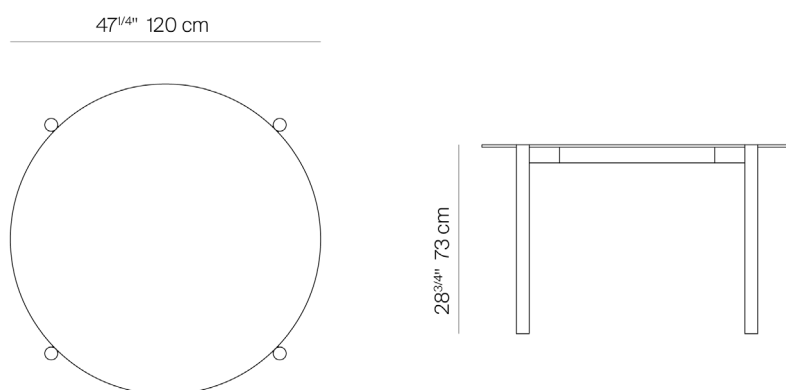

SPECIFICATIONS

Width: 47 1/4" 120 cm
Depth: 47 1/4" 120 cm
Height: 28 3/4" 73 cm

MATERIALS

Frame: Powder coated aluminum.

Furniture cover available.

FINISHES

SPACE GREY
-52

ALUMINUM