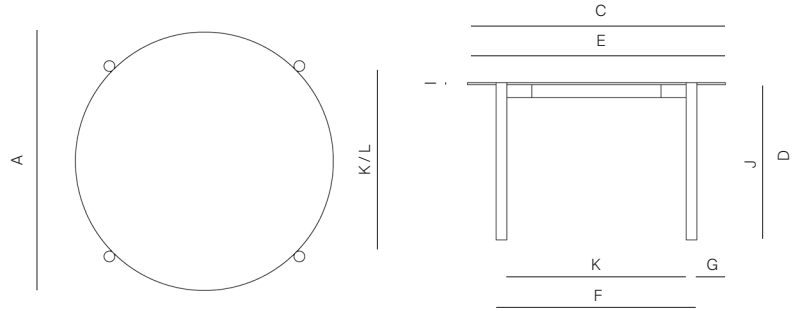

Frame: Powder coated aluminum.

Furniture cover available.

FINISHES

SPACE GREY
-52

ALUMINUM

ROUND DINING TABLE 47"

336101

MEASURES INCH CM	OVERALL LENGTH	OVERALL WIDTH	OVERALL HEIGHT	DIAMETER	SIZE OF BASE	OVERHANG AT ENDS	TABLE TOP THICKNESS	APRON TO FLOOR CLEARANCE	SPACE BETWEEN LEGS AT HEAD	SPACE BETWEEN LEGS AT SIDE
DESCRIPTION	A	C	D	E	F	G	I	J	K	L
ROUND SIDE TABLE SMALL SKU# 334101	26 3/4 67.8	25 1/2 65	14 1/2 37	25 1/2 65	24 1/2 62	-	1/4 0.5	33 1/4 33.5	23 1/4 58	19 48.2
ROUND COFFEE TABLE SKU# 334102	36 3/4 93	35 1/2 90	13 1/2 34	35 1/2 90	33 83.8	-	1/4 0.5	11 3/4 29.6	30 3/4 77.8	26 1/4 67
RECTANGULAR SIDE TABLE SKU# 334103	46 117	17 1/4 43.8	12 1/4 31		39 1/2 100	3 1/4 8.4	1/4 0.5	10 3/4 27.5	15 37.8	37 94.2
RECTANGULAR COFFEE TABLE 63" SKU# 335101	63 160	32 81	12 1/2 31.8		55 139.8	4 10	1/4 0.5	9 3/4 24.8	28 71	19 130
ROUND DINING TABLE 47" SKU# 336101	-	-	28 3/4 73	47 1/4 120	36 3/4 93.4	-	1/4 0.5	26 66	32 3/4 83.4	32 3/4 83
RECTANGULAR DINING TABLE 84" SKU# 336201	84 213.4	41 3/4 106	28 3/4 73		79 200.7	-	1/4 .5	26 66	37 3/4 96	75 190.7

MEASURES INCH CM	SEAT UP TO (APROX. 20"W CHAIRS SPACED 2" APART)	DIAGONAL CLEARANCE	OVERALL FURNITURE WEIGHT LBS KGS	TOTAL PIECES IN A BOX	BOXED WEIGHT LBS KGS	BOXED WIDTH	BOXED DEPTH	BOXED HEIGHT	CBM
DESCRIPTION	M								
ROUND SIDE TABLE SMALL SKU# 334101	-	29 74	13 5	1 1	21 9	28.75 73.03	28.75 73.03	17.75 45.09	0.24 0.24
ROUND COFFEE TABLE SKU# 334102	-	38 1/2 98	22 9	1 1	40 17	38.50 97.79	38.50 97.79	16.50 41.91	0.40 0.40
RECTANGULAR SIDE TABLE SKU# 334103	-	47 3/4 121.6	22 9	1 1	35 15	49.25 125.10	20.50 52.07	15.50 39.37	0.26 0.26
RECTANGULAR COFFEE TABLE 63" SKU# 335101	-	34 1/4 86.8	44 19	1 1	67 30	66 167.64	35 88	15.50 39.37	0.59 0.59
ROUND DINING TABLE 47" SKU# 336101	4 4	36 3/4 139.4	62 27	1 1	98 44	50.75 129	50.75 135	33 83.82	1.46 1.46
RECTANGULAR DINING TABLE 84" SKU# 336201	6 6	88 3/4 225.5	85 38,36	1 1	135 60,84	88 223,52	45,50 115,57	33 83,82	2,17 2,17