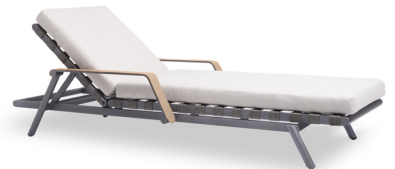

HUDSON

by Ramón Esteve

The Hudson collection is made of powder coated 6063 aluminium.

ROUND DINING TABLE 47"

336101

SPECIFICATIONS

Width: 47 1/4" 120 cm
Depth: 47 1/4" 120 cm
Height: 28 3/4" 73 cm

MATERIALS

MEASURES INCH CM	SEAT UP TO (APROX. 20"W CHAIRS SPACED 2" APART)	DIAGONAL CLEARANCE	OVERALL FURNITURE WEIGHT LBS KGS	TOTAL PIECES IN A BOX	BOXED WEIGHT LBS KGS	BOXED WIDTH	BOXED DEPTH	BOXED HEIGHT	CBM
DESCRIPTION	M								
ROUND SIDE TABLE SMALL SKU# 334101	-	29 74	13 5	1 1	21 9	28.75 73.03	28.75 73.03	17.75 45.09	0.24 0.24
ROUND COFFEE TABLE SKU# 334102	-	38 1/2 98	22 9	1 1	40 17	38.50 97.79	38.50 97.79	16.50 41.91	0.40 0.40
RECTANGULAR SIDE TABLE SKU# 334103	-	47 3/4 121.6	22 9	1 1	35 15	49.25 125.10	20.50 52.07	15.50 39.37	0.26 0.26
RECTANGULAR COFFEE TABLE 63" SKU# 335101	-	34 1/4 86.8	44 19	1 1	67 30	66 167.64	35 88	15.50 39.37	0.59 0.59
ROUND DINING TABLE 47" SKU# 336101	4 4	36 3/4 139.4	62 27	1 1	98 44	50.75 129	50.75 135	33 83.82	1.46 1.46
RECTANGULAR DINING TABLE 84" SKU# 336201	6 6	88 3/4 225.5	85 38,36	1 1	135 60,84	88 223,52	45,50 115,57	33 83,82	2,17 2,17

COMPLETE COLLECTION

91" Sofa

Lounge chair

Arm chaise

Armless chaise

Dining arm chair

Dining side chair

84" Rectangular dining table