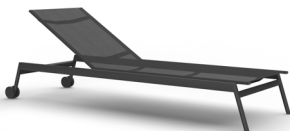

GREENWICH

by Mario Ruiz

BATYLINE POOL CHAISE WITH WHEELS

832811

SPECIFICATIONS

Width:	28"	71 cm
Depth:	84 1/4"	214 cm
Height:	27 3/4"	71 cm
Seat height:	11 1/2"	29 cm

MATERIALS

Frame: Powder coated aluminum.

COMPLETE COLLECTION

Sofa

Luxe lounge chair

Lounge chair cocktail

Arm dining chair

Side dining chair

Batyline stackable wood arm dining chair

Batyline stackable wood side dining chair

Arm bar stool

Bar stool

Batyline arm pool chaise

Batyline pool chaise

Batyline arm pool chaise with wheels

Batyline pool chaise with wheels

Arm beach chaise

Beach chaise

COMPLETE COLLECTION

Rectangular dining table

Square dining table

Round dining table

Rectangular coffee table

RD side table aluminium top

RD side table teak top

SQ side table aluminium top