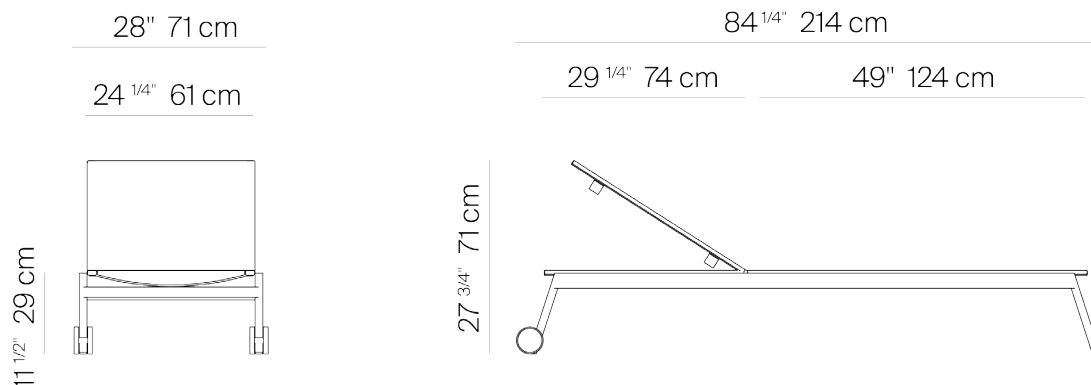

GREENWICH

by Mario Ruiz

BATYLINE POOL CHAISE WITH WHEELS

832811

SPECIFICATIONS

Width:	28"	71 cm
Depth:	84 1/4"	214 cm
Height:	27 3/4"	71 cm
Seat height:	11 1/2"	29 cm

MATERIALS

Frame: Powder coated aluminum.

BLACK
-31

WHITE
-32

TAUPE
-33

BATYLINE

DANAO

BATYLINE ARM POOL CHAISE WITH WHEELS

832812

MEASURES INCH CM	OVERALL WIDTH	OVERALL DEPTH	OVERALL HEIGHT WITH CUSHIONS	OVERALL FRAME HEIGHT	ARM HEIGHT	ARM WIDTH	FOOT HEIGHT	SEAT HEIGHT WITH CUSHIONS	FRAME SEAT HEIGHT	INSIDE SEAT WIDTH	INSIDE SEAT DEPTH
DESCRIPTION	A	B	C	D	F	G	H	I	J	K	L
POOL CHAISE SKU# 832901	82 1/4 209.1	26 1/2 67.2	13 1/4 33.4	11 1/2 29.5	- -	- -	9 1/2 24	13 1/4 33.5	11 1/2 29.5	24 1/4 61.6	48 1/4 122.5
ARM POOL CHAISE SKU# 832910	82 1/4 209.1	28 3/4 72.8	18 1/2 47	18 1/2 47	18 1/2 47	1 2.8	9 1/2 24	13 1/4 33.5	11 1/2 29.5	24 1/4 61.6	48 1/4 122.5
POOL CHAISE WITH WHEELS SKU# 832911	84 213.6	28 71.1	13 1/4 33.5	11 1/2 29.5	- -	- -	9 1/2 24	13 1/4 33.5	11 1/2 29.5	24 1/4 61.6	48 1/4 122.5
ARM POOL CHAISE WITH WHEELS SKU# 832912	84 213.6	30 1/4 76.7	18 1/2 47	18 1/2 47	18 1/2 47	1 2.8	9 1/2 24	13 1/4 33.5	11 1/2 29.5	24 1/4 61.6	48 1/4 122.5
BATYLINE POOL CHAISE SKU# 832801	82 1/4 209.1	26 1/2 67.2	12 30.6	12 30.6	- -	- -	9 1/2 24	12 30.6	12 30.6	24 1/4 61.6	49 124.5
BATYLINE ARM POOL CHAISE SKU# 832810	82 1/4 209.1	28 3/4 72.8	18 1/2 47	18 1/2 47	18 1/2 47	1 2.8	9 1/2 24	12 30.6	12 30.6	24 1/4 61.6	49 124.5
BATYLINE POOL CHAISE WITH WHEELS SKU# 832811	84 213.6	28 71.1	12 30.6	12 30.6	- -	- -	9 1/2 24	12 30.6	12 30.6	24 1/4 61.6	49 124.5
BATYLINE ARM POOL CHAISE WITH WHEELS SKU# 832812	84 213.6	30 1/4 76.7	18 1/2 47	18 1/2 47	18 1/2 47	1 2.8	9 1/2 24	12 30.6	12 30.6	24 1/4 61.6	49 124.5
BEACH CHAISE SKU# 832913	82 1/4 209.1	26 1/2 67.2	12 30.6	12 30.6	- -	- -	9 1/2 24	12 30.6	12 30.6	24 1/4 61.6	49 124.5
BEACH ARM CHAISE SKU# 832914	82 1/4 209.1	28 3/4 72.8	18 1/2 47	18 1/2 47	18 1/2 47	1 2.8	9 1/2 24	12 30.6	12 30.6	24 1/4 61.6	49 124.5