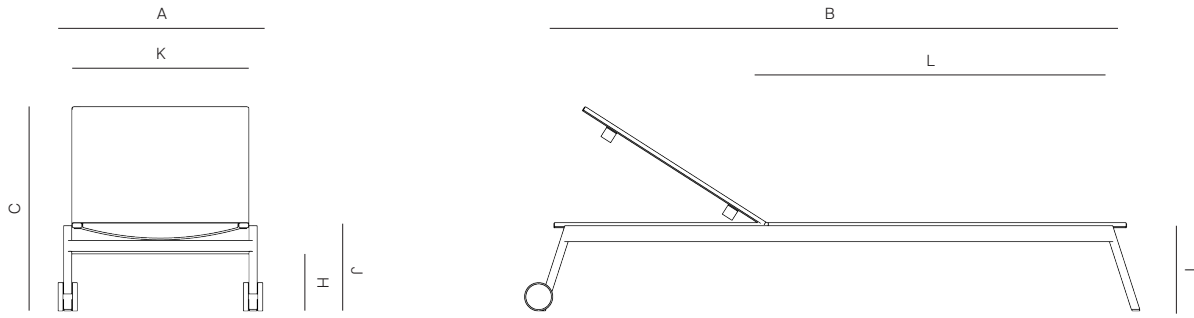

GREENWICH

by Mario Ruiz

BATYLINE POOL CHAISE WITH WHEELS

832811

SPECIFICATIONS

Width:	28"	71 cm
Depth:	84 1/4"	214 cm
Height:	27 3/4"	71 cm
Seat height:	11 1/2"	29 cm

MATERIALS

Frame: Powder coated aluminum.

BLACK
-31

WHITE
-32

TAUPE
-33

BATYLINE

DANAO

BATYLINE ARM POOL CHAISE WITH WHEELS

832812

MEASURES INCH CM	OVERALL WIDTH	OVERALL DEPTH	OVERALL HEIGHT WITH CUSHIONS	OVERALL FRAME HEIGHT	ARM HEIGHT	ARM WIDTH	FOOT HEIGHT	SEAT HEIGHT WITH CUSHIONS	FRAME SEAT HEIGHT	INSIDE SEAT WIDTH	INSIDE SEAT DEPTH
DESCRIPTION	A	B	C	D	F	G	H	I	J	K	L
POOL CHAISE SKU# 832901	82 1/4 209.1	26 1/2 67.2	13 1/4 33.4	11 1/2 29.5	- -	- -	9 1/2 24	13 1/4 33.5	11 1/2 29.5	24 1/4 61.6	48 1/4 122.5
ARM POOL CHAISE SKU# 832910	82 1/4 209.1	28 3/4 72.8	18 1/2 47	18 1/2 47	18 1/2 47	1 2.8	9 1/2 24	13 1/4 33.5	11 1/2 29.5	24 1/4 61.6	48 1/4 122.5
POOL CHAISE WITH WHEELS SKU# 832911	84 213.6	28 71.1	13 1/4 33.5	11 1/2 29.5	- -	- -	9 1/2 24	13 1/4 33.5	11 1/2 29.5	24 1/4 61.6	48 1/4 122.5
ARM POOL CHAISE WITH WHEELS SKU# 832912	84 213.6	30 1/4 76.7	18 1/2 47	18 1/2 47	18 1/2 47	1 2.8	9 1/2 24	13 1/4 33.5	11 1/2 29.5	24 1/4 61.6	48 1/4 122.5
BATYLINE POOL CHAISE SKU# 832801	82 1/4 209.1	26 1/2 67.2	12 30.6	12 30.6	- -	- -	9 1/2 24	12 30.6	12 30.6	24 1/4 61.6	49 124.5
BATYLINE ARM POOL CHAISE SKU# 832810	82 1/4 209.1	28 3/4 72.8	18 1/2 47	18 1/2 47	18 1/2 47	1 2.8	9 1/2 24	12 30.6	12 30.6	24 1/4 61.6	49 124.5
BATYLINE POOL CHAISE WITH WHEELS SKU# 832811	84 213.6	28 71.1	12 30.6	12 30.6	- -	- -	9 1/2 24	12 30.6	12 30.6	24 1/4 61.6	49 124.5
BATYLINE ARM POOL CHAISE WITH WHEELS SKU# 832812	84 213.6	30 1/4 76.7	18 1/2 47	18 1/2 47	18 1/2 47	1 2.8	9 1/2 24	12 30.6	12 30.6	24 1/4 61.6	49 124.5
BEACH CHAISE SKU# 832913	82 1/4 209.1	26 1/2 67.2	12 30.6	12 30.6	- -	- -	9 1/2 24	12 30.6	12 30.6	24 1/4 61.6	49 124.5
BEACH ARM CHAISE SKU# 832914	82 1/4 209.1	28 3/4 72.8	18 1/2 47	18 1/2 47	18 1/2 47	1 2.8	9 1/2 24	12 30.6	12 30.6	24 1/4 61.6	49 124.5