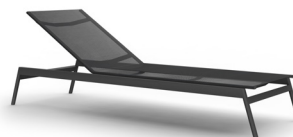

GREENWICH

by Mario Ruiz

BATYLINE POOL CHAISE WITH WHEELS

832811

SPECIFICATIONS

Width:	28"	71 cm
Depth:	84 1/4"	214 cm
Height:	27 3/4"	71 cm
Seat height:	11 1/2"	29 cm

MATERIALS

Frame: Powder coated aluminum.

COMPLETE COLLECTION

Sofa

Luxe lounge chair

Lounge chair cocktail

Arm dining chair

Side dining chair

Batyline stackable wood arm dining chair

Batyline stackable wood side dining chair

Arm bar stool

Bar stool

Batyline arm pool chaise

Batyline pool chaise

Batyline arm pool chaise with wheels

Batyline pool chaise with wheels

Arm beach chaise

Beach chaise

COMPLETE COLLECTION

Rectangular dining table

Square dining table

Round dining table

Rectangular coffee table

RD side table aluminium top

RD side table teak top

SQ side table aluminium top