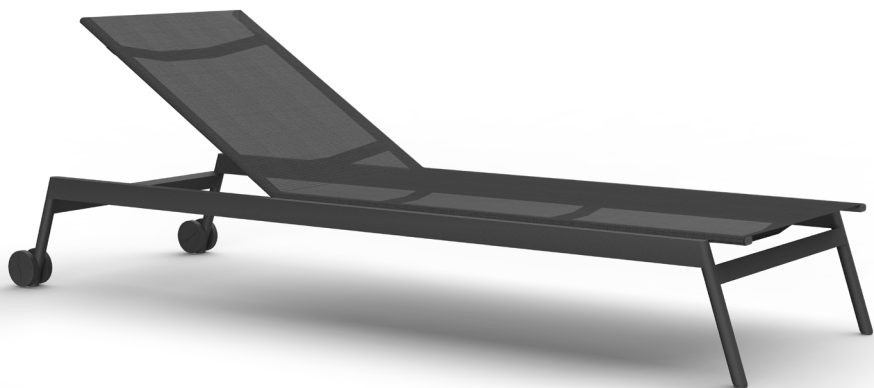

GREENWICH

by Mario Ruiz

BATYLINE POOL CHAISE WITH WHEELS

832811

SPECIFICATIONS

Width:	28"	71 cm
Depth:	84 1/4"	214 cm
Height:	27 3/4"	71 cm
Seat height:	11 1/2"	29 cm

MATERIALS

Frame: Powder coated aluminum.

Accents: Batyline.

Furniture Cover Available.

FINISHES

SPACE GREY
-52

MUSCADE
-51

WHITE
-53

ALUMINUM

SILVER
-30

COMPLETE COLLECTION

Sofa

Luxe lounge chair

Lounge chair cocktail

Arm dining chair

Side dining chair

Batyline stackable wood arm dining chair

Batyline stackable wood side dining chair