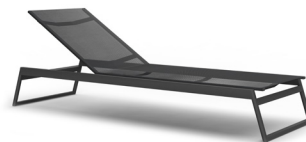

GREENWICH

by Mario Ruiz

BATYLINE POOL CHAISE WITH WHEELS

832811

SPECIFICATIONS

Width:	28"	71 cm
Depth:	84 1/4"	214 cm
Height:	27 3/4"	71 cm
Seat height:	11 1/2"	29 cm

MATERIALS

Frame: Powder coated aluminum.

COMPLETE COLLECTION

Sofa

Luxe lounge chair

Lounge chair cocktail

Arm dining chair

Side dining chair

Batyline stackable wood arm dining chair

Batyline stackable wood side dining chair

Arm bar stool

Bar stool

Batyline arm pool chaise

Batyline pool chaise

Batyline arm pool chaise with wheels

Batyline pool chaise with wheels

Arm beach chaise

Beach chaise

COMPLETE COLLECTION

Rectangular dining table

Square dining table

Round dining table

Rectangular coffee table

RD side table aluminium top

RD side table teak top

SQ side table aluminium top