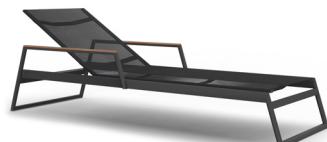

GREENWICH

by Mario Ruiz

BATYLINE POOL CHAISE WITH WHEELS

832811

SPECIFICATIONS

Width:	28"	71 cm
Depth:	84 1/4"	214 cm
Height:	27 3/4"	71 cm
Seat height:	11 1/2"	29 cm

MATERIALS

Frame: Powder coated aluminum.

COMPLETE COLLECTION

Sofa

Luxe lounge chair

Lounge chair cocktail

Arm dining chair

Side dining chair

Batyline stackable wood arm dining chair

Batyline stackable wood side dining chair

Arm bar stool

Bar stool

Batyline arm pool chaise

Batyline pool chaise

Batyline arm pool chaise with wheels

Batyline pool chaise with wheels

Arm beach chaise

Beach chaise

COMPLETE COLLECTION

Rectangular dining table

Square dining table

Round dining table

Rectangular coffee table

RD side table aluminium top

RD side table teak top

SQ side table aluminium top