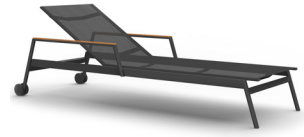

GREENWICH

by Mario Ruiz

BATYLINE POOL CHAISE WITH WHEELS

832811

SPECIFICATIONS

Width:	28"	71 cm
Depth:	84 1/4"	214 cm
Height:	27 3/4"	71 cm
Seat height:	11 1/2"	29 cm

MATERIALS

Frame: Powder coated aluminum.

COMPLETE COLLECTION

Sofa

Luxe lounge chair

Lounge chair cocktail

Arm dining chair

Side dining chair

Batyline stackable wood arm dining chair

Batyline stackable wood side dining chair

Arm bar stool

Bar stool

Batyline arm pool chaise

Batyline pool chaise

Batyline arm pool chaise with wheels

Batyline pool chaise with wheels

Arm beach chaise

Beach chaise

COMPLETE COLLECTION

Rectangular dining table

Square dining table

Round dining table

Rectangular coffee table

RD side table aluminium top

RD side table teak top

SQ side table aluminium top