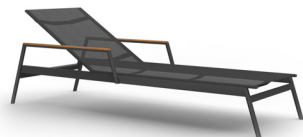

GREENWICH

by Mario Ruiz

BATYLINE POOL CHAISE WITH WHEELS

832811

SPECIFICATIONS

Width:	28"	71 cm
Depth:	84 1/4"	214 cm
Height:	27 3/4"	71 cm
Seat height:	11 1/2"	29 cm

MATERIALS

Frame: Powder coated aluminum.

COMPLETE COLLECTION

Sofa

Luxe lounge chair

Lounge chair cocktail

Arm dining chair

Side dining chair

Batyline stackable wood arm dining chair

Batyline stackable wood side dining chair

Arm bar stool

Bar stool

Batyline arm pool chaise

Batyline pool chaise

Batyline arm pool chaise with wheels

Batyline pool chaise with wheels

Arm beach chaise

Beach chaise

COMPLETE COLLECTION

Rectangular dining table

Square dining table

Round dining table

Rectangular coffee table

RD side table aluminium top

RD side table teak top

SQ side table aluminium top