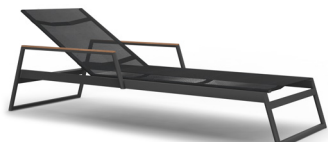

COMPLETE COLLECTION

Sofa

Luxe lounge chair

Lounge chair cocktail

Arm dining chair

Side dining chair

Batyline stackable wood arm dining chair

Batyline stackable wood side dining chair

Arm bar stool

Bar stool

Batyline arm pool chaise

Batyline pool chaise

Batyline arm pool chaise with wheels

Batyline pool chaise with wheels

Arm beach chaise

Beach chaise

COMPLETE COLLECTION

Rectangular dining table

Square dining table

Round dining table

Rectangular coffee table

RD side table aluminium top

RD side table teak top

SQ side table aluminium top

SQ side table teak top

40" RD Bar table aluminium top

40" RD Bar table aluminium top

40" SQ Bar table aluminium top

40" SQ Bar table aluminium top

RD Café table aluminium top

RD Café table teak top

SQ Café table aluminium top