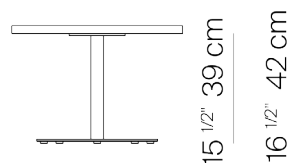

GREENWICH

by Mario Ruiz

SQ SIDE TABLE WITH WOOD

834102

SPECIFICATIONS

Width:	21 1/2"	53 cm
Depth:	21 1/2"	53 cm
Height:	16 1/2"	42 cm

MATERIALS

Frame: Powder coated aluminum.
Accents: Premium grade teak wood.
Furniture Cover Available.