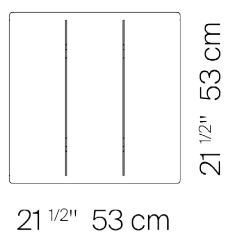

GREENWICH

by Mario Ruiz

SQ SIDE TABLE WITH WOOD

834102

SPECIFICATIONS

Width:	21 1/2"	53 cm
Depth:	21 1/2"	53 cm
Height:	16 1/2"	42 cm

MATERIALS

Frame: Powder coated aluminum.
Accents: Premium grade teak wood.
Furniture Cover Available.