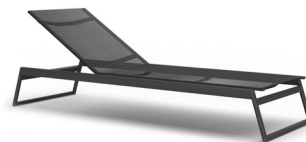

COMPLETE COLLECTION

Sofa

Luxe lounge chair

Lounge chair cocktail

Arm dining chair

Side dining chair

Batyline stackable wood arm dining chair

Batyline stackable wood side dining chair

Arm bar stool

Bar stool

Batyline arm pool chaise

Batyline pool chaise

Batyline arm pool chaise with wheels

Batyline pool chaise with wheels

Arm beach chaise

Beach chaise

COMPLETE COLLECTION

Rectangular dining table

Square dining table

Round dining table

Rectangular coffee table

RD side table aluminium top

RD side table teak top

SQ side table aluminium top

SQ side table teak top

40" RD Bar table aluminium top

40" RD Bar table aluminium top

40" SQ Bar table aluminium top

40" SQ Bar table aluminium top

RD Café table aluminium top

RD Café table teak top

SQ Café table aluminium top