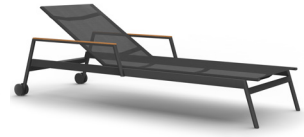

COMPLETE COLLECTION

Sofa

Luxe lounge chair

Lounge chair cocktail

Arm dining chair

Side dining chair

Batyline stackable wood arm dining chair

Batyline stackable wood side dining chair

Arm bar stool

Bar stool

Batyline arm pool chaise

Batyline pool chaise

Batyline arm pool chaise with wheels

Batyline pool chaise with wheels

Arm beach chaise

Beach chaise

COMPLETE COLLECTION

Rectangular dining table

Square dining table

Round dining table

Rectangular coffee table

RD side table aluminium top

RD side table teak top

SQ side table aluminium top

SQ side table teak top

40" RD Bar table aluminium top

40" RD Bar table aluminium top

40" SQ Bar table aluminium top

40" SQ Bar table aluminium top

RD Café table aluminium top

RD Café table teak top

SQ Café table aluminium top