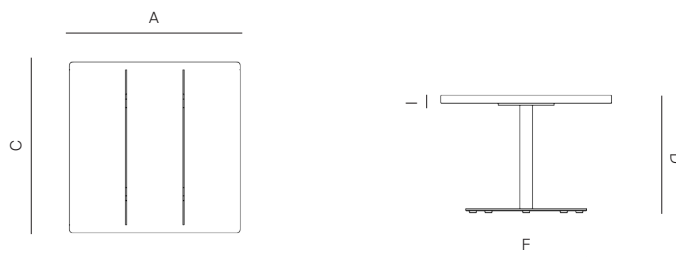

## SPECIFICATIONS

Width:	21 1/2"	53 cm
Depth:	21 1/2"	53 cm
Height:	16 1/2"	42 cm

# DANAO

[danaoliving.com](http://danaoliving.com)

MEASURES INCH CM	OVERALL LENGTH	OVERALL WIDTH	OVERALL HEIGHT	DIAMETER	SIZE OF BASE	TABLE TOP THICKNESS	APRON TO FLOOR CLEARANCE	SPACE BETWEEN LEGS AT HEAD	SPACE BETWEEN LEGS AT SIDE
DESCRIPTION	A	C	D	E	F	I	J	K	L
RECTANGULAR DINING TABLE	80	40	28 1/4	-	80	1.75	26.5	76.5	36.5
SKU# 836202	203.2	101.6	71.8	-	203.2	4.5	67.3	194.2	92.6
SQUARE DINING TABLE	40	40	28 1/4	-	40	1.75	26.5	36.5	36.5
SKU# 836302	101.6	101.6	72.1	-	101.6	4.5	67.3	92.6	92.6
ROUND DINING TABLE	-	-	28 1/4	47 3/4	47.75	1.75	26.5	30.5	30.5
SKU# 836102	-	-	71.8	121.3	121.3	4.5	67.3	77.5	77.5
RECTANGULAR COFFEE TABLE	57 1/4	33	12	-	57.25	1	11	35	45.1
SKU# 835104	145.3	83.8	30.5	-	145.3	2.8	27.7	89.2	20.5
SQUARE SIDE TABLE-ALUM	24	24	16 1/2	-	17	1	15.5	-	-
SKU# 834101	61	61	41.9	-	43.2	2.8	39.1	-	-
SQUARE SIDE TABLE-WITH WOOD	24	24	16 1/2	-	17	1.5	15.5	-	-
SKU# 834102	61	61	41.9	-	43.2	3.2	39.1	-	-
ROUND SIDE TABLE-ALUM	-	-	16 1/2	24	17	1	15.5	-	-
SKU# 834201	-	-	41.9	61	43.2	2.8	39.1	-	-
ROUND SIDE TABLE-WITH WOOD	-	-	16 1/2	24	17	1.5	15.5	-	-
SKU# 834202	-	-	41.9	61	43.2	3.2	39.1	-	-
SQUARE BAR TABLE-ALUM	40	40	42	-	17	1	35	-	-
SKU# 837201	102	102	107	-	43.2	2.8	88.6	-	-
SQUARE BAR TABLE-WITH WOOD	21 3/4	21 3/4	42	-	17	1.5	35	-	-
SKU# 837211	55	55	107	-	43.2	3.2	88.6	-	-
ROUND BAR TABLE ROUND BASE-ALUM	-	-	42	40	17	1	35	-	-
SKU# 837301	-	-	107	102	43.2	2.8	88.6	-	-
ROUND BAR TABLE-WITH WOOD	-	-	42	40	17	1.5	35	-	-
SKU# 837311	-	-	107	102	43.2	3.2	88.6	-	-
SQUARE CAFE TABLE-ALUM	40	40	28 1/4	-	27.5	1.5	27	-	-
SKU# 836301	101.6	101.6	71.48	-	69.9	3.2	68.6	-	-
SQUARE CAFE TABLE-WITH WOOD	40	40	28 1/4	-	27.5	1.5	27	-	-
SKU# 836311	101.6	101.6	71.48	-	69.9	3.2	68.6	-	-
ROUND CAFE TABLE-ALUM	-	-	28 1/4	40	27.5	1.5	27	-	-
SKU# 836101	-	-	71.8	101.6	69.9	3.2	68.6	-	-
ROUND CAFE TABLE-WITH WOOD	-	-	28 1/4	40	27.5	1.5	27	-	-
SKU# 836111	-	-	71.8	101.6	69.9	3.2	68.6	-	-