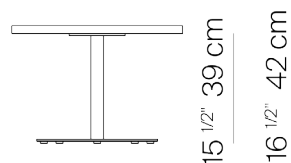

## SPECIFICATIONS

Width:	21 1/2"	53 cm
Depth:	21 1/2"	53 cm
Height:	16 1/2"	42 cm

# DANAO

[danaoliving.com](http://danaoliving.com)

MEASURES INCH CM	OVERALL LENGTH	OVERALL WIDTH	OVERALL HEIGHT	DIAMETER	SIZE OF BASE	TABLE TOP THICKNESS	APRON TO FLOOR CLEARANCE	SPACE BETWEEN LEGS AT HEAD	SPACE BETWEEN LEGS AT SIDE
DESCRIPTION	A	C	D	E	F	I	J	K	L
RECTANGULAR DINING TABLE	80	40	28 1/4	-	80	1.75	26.5	76.5	36.5
SKU# 836202	203.2	101.6	71.8	-	203.2	4.5	67.3	194.2	92.6
SQUARE DINING TABLE	40	40	28 1/4	-	40	1.75	26.5	36.5	36.5
SKU# 836302	101.6	101.6	72.1	-	101.6	4.5	67.3	92.6	92.6
ROUND DINING TABLE	-	-	28 1/4	47 3/4	47.75	1.75	26.5	30.5	30.5
SKU# 836102	-	-	71.8	121.3	121.3	4.5	67.3	77.5	77.5
RECTANGULAR COFFEE TABLE	57 1/4	33	12	-	57.25	1	11	35	45.1
SKU# 835104	145.3	83.8	30.5	-	145.3	2.8	27.7	89.2	20.5
SQUARE SIDE TABLE-ALUM	24	24	16 1/2	-	17	1	15.5	-	-
SKU# 834101	61	61	41.9	-	43.2	2.8	39.1	-	-
SQUARE SIDE TABLE-WITH WOOD	24	24	16 1/2	-	17	1.5	15.5	-	-
SKU# 834102	61	61	41.9	-	43.2	3.2	39.1	-	-
ROUND SIDE TABLE-ALUM	-	-	16 1/2	24	17	1	15.5	-	-
SKU# 834201	-	-	41.9	61	43.2	2.8	39.1	-	-
ROUND SIDE TABLE-WITH WOOD	-	-	16 1/2	24	17	1.5	15.5	-	-
SKU# 834202	-	-	41.9	61	43.2	3.2	39.1	-	-
SQUARE BAR TABLE-ALUM	40	40	42	-	17	1	35	-	-
SKU# 837201	102	102	107	-	43.2	2.8	88.6	-	-
SQUARE BAR TABLE-WITH WOOD	21 3/4	21 3/4	42	-	17	1.5	35	-	-
SKU# 837211	55	55	107	-	43.2	3.2	88.6	-	-
ROUND BAR TABLE ROUND BASE-ALUM	-	-	42	40	17	1	35	-	-
SKU# 837301	-	-	107	102	43.2	2.8	88.6	-	-
ROUND BAR TABLE-WITH WOOD	-	-	42	40	17	1.5	35	-	-
SKU# 837311	-	-	107	102	43.2	3.2	88.6	-	-
SQUARE CAFE TABLE-ALUM	40	40	28 1/4	-	27.5	1.5	27	-	-
SKU# 836301	101.6	101.6	71.48	-	69.9	3.2	68.6	-	-
SQUARE CAFE TABLE-WITH WOOD	40	40	28 1/4	-	27.5	1.5	27	-	-
SKU# 836311	101.6	101.6	71.48	-	69.9	3.2	68.6	-	-
ROUND CAFE TABLE-ALUM	-	-	28 1/4	40	27.5	1.5	27	-	-
SKU# 836101	-	-	71.8	101.6	69.9	3.2	68.6	-	-
ROUND CAFE TABLE-WITH WOOD	-	-	28 1/4	40	27.5	1.5	27	-	-
SKU# 836111	-	-	71.8	101.6	69.9	3.2	68.6	-	-