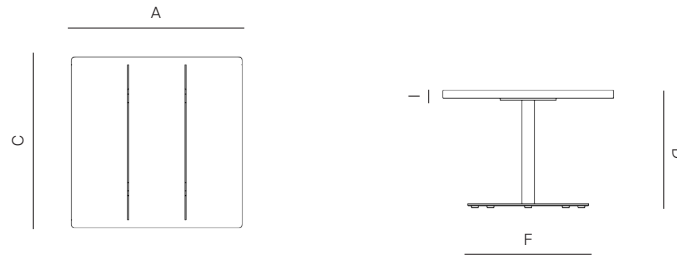

## SPECIFICATIONS

Width:	21 1/2"	53 cm
Depth:	21 1/2"	53 cm
Height:	16 1/2"	42 cm

# DANAO

[danaoliving.com](http://danaoliving.com)

MEASURES INCH CM	OVERALL LENGTH	OVERALL WIDTH	OVERALL HEIGHT	DIAMETER	SIZE OF BASE	TABLE TOP THICKNESS	APRON TO FLOOR CLEARANCE	SPACE BETWEEN LEGS AT HEAD	SPACE BETWEEN LEGS AT SIDE
DESCRIPTION	A	C	D	E	F	I	J	K	L
RECTANGULAR DINING TABLE	80	40	28 1/4	-	80	1.75	26.5	76.5	36.5
SKU# 836202	203.2	101.6	71.8	-	203.2	4.5	67.3	194.2	92.6
SQUARE DINING TABLE	40	40	28 1/4	-	40	1.75	26.5	36.5	36.5
SKU# 836302	101.6	101.6	72.1	-	101.6	4.5	67.3	92.6	92.6
ROUND DINING TABLE	-	-	28 1/4	47 3/4	47.75	1.75	26.5	30.5	30.5
SKU# 836102	-	-	71.8	121.3	121.3	4.5	67.3	77.5	77.5
RECTANGULAR COFFEE TABLE	57 1/4	33	12	-	57.25	1	11	35	45.1
SKU# 835104	145.3	83.8	30.5	-	145.3	2.8	27.7	89.2	20.5
SQUARE SIDE TABLE-ALUM	24	24	16 1/2	-	17	1	15.5	-	-
SKU# 834101	61	61	41.9	-	43.2	2.8	39.1	-	-
SQUARE SIDE TABLE-WITH WOOD	24	24	16 1/2	-	17	1.5	15.5	-	-
SKU# 834102	61	61	41.9	-	43.2	3.2	39.1	-	-
ROUND SIDE TABLE-ALUM	-	-	16 1/2	24	17	1	15.5	-	-
SKU# 834201	-	-	41.9	61	43.2	2.8	39.1	-	-
ROUND SIDE TABLE-WITH WOOD	-	-	16 1/2	24	17	1.5	15.5	-	-
SKU# 834202	-	-	41.9	61	43.2	3.2	39.1	-	-
SQUARE BAR TABLE-ALUM	40	40	42	-	17	1	35	-	-
SKU# 837201	102	102	107	-	43.2	2.8	88.6	-	-
SQUARE BAR TABLE-WITH WOOD	21 3/4	21 3/4	42	-	17	1.5	35	-	-
SKU# 837211	55	55	107	-	43.2	3.2	88.6	-	-
ROUND BAR TABLE ROUND BASE-ALUM	-	-	42	40	17	1	35	-	-
SKU# 837301	-	-	107	102	43.2	2.8	88.6	-	-
ROUND BAR TABLE-WITH WOOD	-	-	42	40	17	1.5	35	-	-
SKU# 837311	-	-	107	102	43.2	3.2	88.6	-	-
SQUARE CAFE TABLE-ALUM	40	40	28 1/4	-	27.5	1.5	27	-	-
SKU# 836301	101.6	101.6	71.48	-	69.9	3.2	68.6	-	-
SQUARE CAFE TABLE-WITH WOOD	40	40	28 1/4	-	27.5	1.5	27	-	-
SKU# 836311	101.6	101.6	71.48	-	69.9	3.2	68.6	-	-
ROUND CAFE TABLE-ALUM	-	-	28 1/4	40	27.5	1.5	27	-	-
SKU# 836101	-	-	71.8	101.6	69.9	3.2	68.6	-	-
ROUND CAFE TABLE-WITH WOOD	-	-	28 1/4	40	27.5	1.5	27	-	-
SKU# 836111	-	-	71.8	101.6	69.9	3.2	68.6	-	-