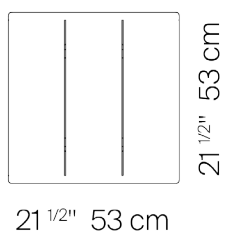

## SPECIFICATIONS

Width:	21 1/2"	53 cm
Depth:	21 1/2"	53 cm
Height:	16 1/2"	42 cm

# DANAO

[danaoliving.com](http://danaoliving.com)

MEASURES INCH CM	OVERALL LENGTH	OVERALL WIDTH	OVERALL HEIGHT	DIAMETER	SIZE OF BASE	TABLE TOP THICKNESS	APRON TO FLOOR CLEARANCE	SPACE BETWEEN LEGS AT HEAD	SPACE BETWEEN LEGS AT SIDE
DESCRIPTION	A	C	D	E	F	I	J	K	L
RECTANGULAR DINING TABLE	80	40	28 1/4	-	80	1.75	26.5	76.5	36.5
SKU# 836202	203.2	101.6	71.8	-	203.2	4.5	67.3	194.2	92.6
SQUARE DINING TABLE	40	40	28 1/4	-	40	1.75	26.5	36.5	36.5
SKU# 836302	101.6	101.6	72.1	-	101.6	4.5	67.3	92.6	92.6
ROUND DINING TABLE	-	-	28 1/4	47 3/4	47.75	1.75	26.5	30.5	30.5
SKU# 836102	-	-	71.8	121.3	121.3	4.5	67.3	77.5	77.5
RECTANGULAR COFFEE TABLE	57 1/4	33	12	-	57.25	1	11	35	45.1
SKU# 835104	145.3	83.8	30.5	-	145.3	2.8	27.7	89.2	20.5
SQUARE SIDE TABLE-ALUM	24	24	16 1/2	-	17	1	15.5	-	-
SKU# 834101	61	61	41.9	-	43.2	2.8	39.1	-	-
SQUARE SIDE TABLE-WITH WOOD	24	24	16 1/2	-	17	1.5	15.5	-	-
SKU# 834102	61	61	41.9	-	43.2	3.2	39.1	-	-
ROUND SIDE TABLE-ALUM	-	-	16 1/2	24	17	1	15.5	-	-
SKU# 834201	-	-	41.9	61	43.2	2.8	39.1	-	-
ROUND SIDE TABLE-WITH WOOD	-	-	16 1/2	24	17	1.5	15.5	-	-
SKU# 834202	-	-	41.9	61	43.2	3.2	39.1	-	-
SQUARE BAR TABLE-ALUM	40	40	42	-	17	1	35	-	-
SKU# 837201	102	102	107	-	43.2	2.8	88.6	-	-
SQUARE BAR TABLE-WITH WOOD	21 3/4	21 3/4	42	-	17	1.5	35	-	-
SKU# 837211	55	55	107	-	43.2	3.2	88.6	-	-
ROUND BAR TABLE ROUND BASE-ALUM	-	-	42	40	17	1	35	-	-
SKU# 837301	-	-	107	102	43.2	2.8	88.6	-	-
ROUND BAR TABLE-WITH WOOD	-	-	42	40	17	1.5	35	-	-
SKU# 837311	-	-	107	102	43.2	3.2	88.6	-	-
SQUARE CAFE TABLE-ALUM	40	40	28 1/4	-	27.5	1.5	27	-	-
SKU# 836301	101.6	101.6	71.48	-	69.9	3.2	68.6	-	-
SQUARE CAFE TABLE-WITH WOOD	40	40	28 1/4	-	27.5	1.5	27	-	-
SKU# 836311	101.6	101.6	71.48	-	69.9	3.2	68.6	-	-
ROUND CAFE TABLE-ALUM	-	-	28 1/4	40	27.5	1.5	27	-	-
SKU# 836101	-	-	71.8	101.6	69.9	3.2	68.6	-	-
ROUND CAFE TABLE-WITH WOOD	-	-	28 1/4	40	27.5	1.5	27	-	-
SKU# 836111	-	-	71.8	101.6	69.9	3.2	68.6	-	-