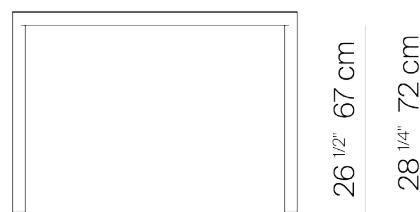

GREENWICH

by Mario Ruiz

SQUARE DINING TABLE

836302

SPECIFICATIONS

Width: 40" 102 cm
Depth: 40" 102 cm
Height: 28 1/4" 72 cm
Seat: 4

MATERIALS

Frame: Powder coated aluminum.
Accents: Premium grade teak wood.
Furniture Cover Available.