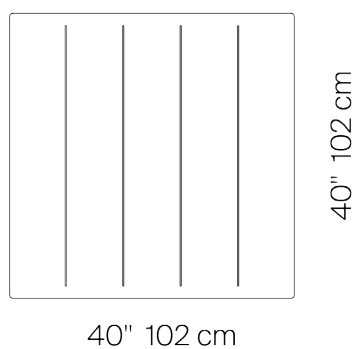

GREENWICH

by Mario Ruiz

SQUARE DINING TABLE

836302

SPECIFICATIONS

Width: 40" 102 cm
Depth: 40" 102 cm
Height: 28 1/4" 72 cm
Seat: 4

MATERIALS

Frame: Powder coated aluminum.
Accents: Premium grade teak wood.
Furniture Cover Available.