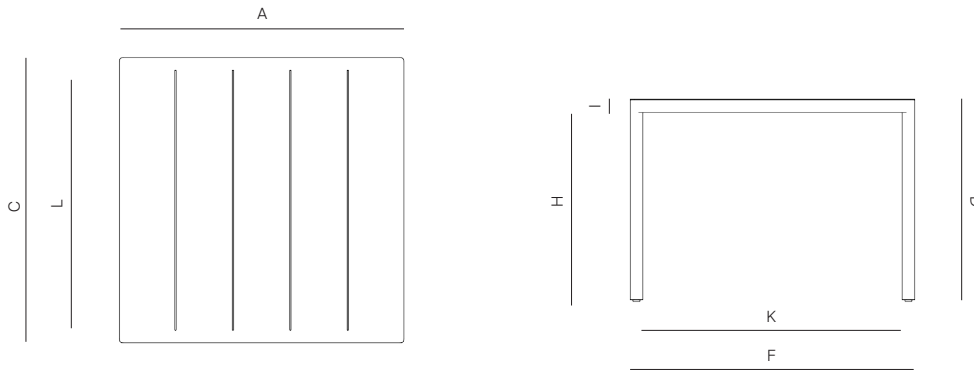

DANA O

danaoliving.com

MEASURES INCH CM	OVERALL LENGTH	OVERALL WIDTH	OVERALL HEIGHT	DIAMETER	SIZE OF BASE	TABLE TOP THICKNESS	APRON TO FLOOR CLEARANCE	SPACE BETWEEN LEGS AT HEAD	SPACE BETWEEN LEGS AT SIDE
DESCRIPTION	A	C	D	E	F	I	J	K	L
RECTANGULAR DINING TABLE	80	40	28 1/4	-	80	1.75	26.5	76.5	36.5
SKU# 836202	203.2	101.6	71.8	-	203.2	4.5	67.3	194.2	92.6
SQUARE DINING TABLE	40	40	28 1/4	-	40	1.75	26.5	36.5	36.5
SKU# 836302	101.6	101.6	72.1	-	101.6	4.5	67.3	92.6	92.6
ROUND DINING TABLE	-	-	28 1/4	47 3/4	47.75	1.75	26.5	30.5	30.5
SKU# 836102	-	-	71.8	121.3	121.3	4.5	67.3	77.5	77.5
RECTANGULAR COFFEE TABLE	57 1/4	33	12	-	57.25	1	11	35	45.1
SKU# 835104	145.3	83.8	30.5	-	145.3	2.8	27.7	89.2	20.5
SQUARE SIDE TABLE-ALUM	24	24	16 1/2	-	17	1	15.5	-	-
SKU# 834101	61	61	41.9	-	43.2	2.8	39.1	-	-
SQUARE SIDE TABLE-WITH WOOD	24	24	16 1/2	-	17	1.5	15.5	-	-
SKU# 834102	61	61	41.9	-	43.2	3.2	39.1	-	-
ROUND SIDE TABLE-ALUM	-	-	16 1/2	24	17	1	15.5	-	-
SKU# 834201	-	-	41.9	61	43.2	2.8	39.1	-	-
ROUND SIDE TABLE-WITH WOOD	-	-	16 1/2	24	17	1.5	15.5	-	-
SKU# 834202	-	-	41.9	61	43.2	3.2	39.1	-	-
SQUARE BAR TABLE-ALUM	40	40	42	-	17	1	35	-	-
SKU# 837201	102	102	107	-	43.2	2.8	88.6	-	-
SQUARE BAR TABLE-WITH WOOD	21 3/4	21 3/4	42	-	17	1.5	35	-	-
SKU# 837211	55	55	107	-	43.2	3.2	88.6	-	-
ROUND BAR TABLE ROUND BASE-ALUM	-	-	42	40	17	1	35	-	-
SKU# 837301	-	-	107	102	43.2	2.8	88.6	-	-
ROUND BAR TABLE-WITH WOOD	-	-	42	40	17	1.5	35	-	-
SKU# 837311	-	-	107	102	43.2	3.2	88.6	-	-
SQUARE CAFE TABLE-ALUM	40	40	28 1/4	-	27.5	1.5	27	-	-
SKU# 836301	101.6	101.6	71.48	-	69.9	3.2	68.6	-	-
SQUARE CAFE TABLE-WITH WOOD	40	40	28 1/4	-	27.5	1.5	27	-	-
SKU# 836311	101.6	101.6	71.48	-	69.9	3.2	68.6	-	-
ROUND CAFE TABLE-ALUM	-	-	28 1/4	40	27.5	1.5	27	-	-
SKU# 836101	-	-	71.8	101.6	69.9	3.2	68.6	-	-
ROUND CAFE TABLE-WITH WOOD	-	-	28 1/4	40	27.5	1.5	27	-	-
SKU# 836111	-	-	71.8	101.6	69.9	3.2	68.6	-	-