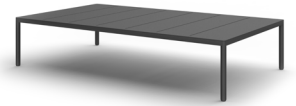

SPECIFICATIONS

Width: 40" 102 cm
Depth: 40" 102 cm
Height: 28 1/4" 72 cm
Seat: 4

MATERIALS

Frame: Powder coated aluminum.
Accents: Premium grade teak wood.
Furniture Cover Available.

FINISHES

SPACE GREY
-52

Arm bar stool

Bar stool

Batyline arm pool chaise

Batyline pool chaise

Batyline arm pool chaise with wheels

Batyline pool chaise with wheels

Arm beach chaise

Beach chaise

COMPLETE COLLECTION

Rectangular dining table

Square dining table

Round dining table

Rectangular coffee table

RD side table aluminium top

RD side table teak top

SQ side table aluminium top

SQ side table teak top

40" RD Bar table aluminium top

40" RD Bar table aluminium top

40" SQ Bar table aluminium top

40" SQ Bar table aluminium top

RD Café table aluminium top

RD Café table teak top

SQ Café table aluminium top