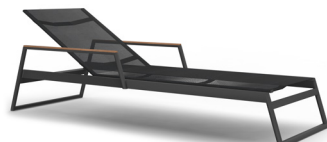

COMPLETE COLLECTION

Sofa

Luxe lounge chair

Lounge chair cocktail

Arm dining chair

Side dining chair

Batyline stackable wood arm dining chair

Batyline stackable wood side dining chair

Arm bar stool

Bar stool

Batyline arm pool chaise

Batyline pool chaise

Batyline arm pool chaise with wheels

Batyline pool chaise with wheels

Arm beach chaise

Beach chaise

COMPLETE COLLECTION

Rectangular dining table

Square dining table

Round dining table

Rectangular coffee table

RD side table aluminium top

RD side table teak top

SQ side table aluminium top

SQ side table teak top

40" RD Bar table aluminium top

40" RD Bar table aluminium top

40" SQ Bar table aluminium top

40" SQ Bar table aluminium top

RD Café table aluminium top

RD Café table teak top

SQ Café table aluminium top