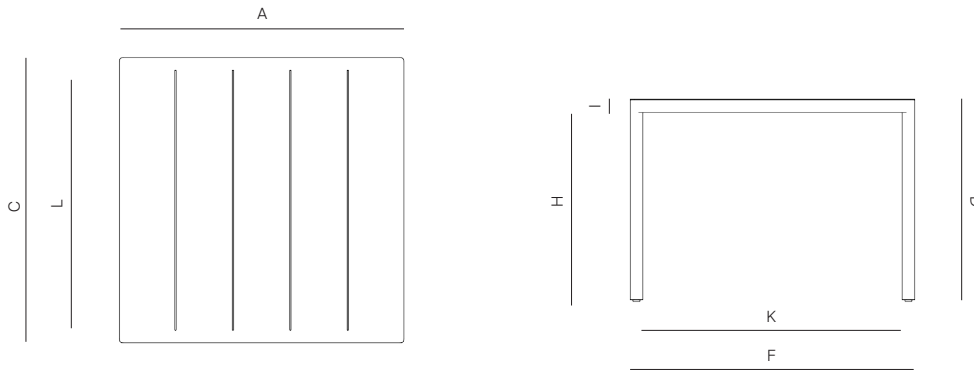

MUSCADE
-51

WHITE
-53

ALUMINUM

NATURAL
-20

TEAK

DANAO

danaoliving.com

MEASURES INCH CM	OVERALL LENGTH	OVERALL WIDTH	OVERALL HEIGHT	DIAMETER	SIZE OF BASE	TABLE TOP THICKNESS	APRON TO FLOOR CLEARANCE	SPACE BETWEEN LEGS AT HEAD	SPACE BETWEEN LEGS AT SIDE
DESCRIPTION	A	C	D	E	F	I	J	K	L
RECTANGULAR DINING TABLE	80	40	28 1/4	-	80	1.75	26.5	76.5	36.5
SKU# 836202	203.2	101.6	71.8	-	203.2	4.5	67.3	194.2	92.6
SQUARE DINING TABLE	40	40	28 1/4	-	40	1.75	26.5	36.5	36.5
SKU# 836302	101.6	101.6	72.1	-	101.6	4.5	67.3	92.6	92.6
ROUND DINING TABLE	-	-	28 1/4	47 3/4	47.75	1.75	26.5	30.5	30.5
SKU# 836102	-	-	71.8	121.3	121.3	4.5	67.3	77.5	77.5
RECTANGULAR COFFEE TABLE	57 1/4	33	12	-	57.25	1	11	35	45.1
SKU# 835104	145.3	83.8	30.5	-	145.3	2.8	27.7	89.2	20.5
SQUARE SIDE TABLE-ALUM	24	24	16 1/2	-	17	1	15.5	-	-
SKU# 834101	61	61	41.9	-	43.2	2.8	39.1	-	-
SQUARE SIDE TABLE-WITH WOOD	24	24	16 1/2	-	17	1.5	15.5	-	-
SKU# 834102	61	61	41.9	-	43.2	3.2	39.1	-	-
ROUND SIDE TABLE-ALUM	-	-	16 1/2	24	17	1	15.5	-	-
SKU# 834201	-	-	41.9	61	43.2	2.8	39.1	-	-
ROUND SIDE TABLE-WITH WOOD	-	-	16 1/2	24	17	1.5	15.5	-	-
SKU# 834202	-	-	41.9	61	43.2	3.2	39.1	-	-
SQUARE BAR TABLE-ALUM	40	40	42	-	17	1	35	-	-
SKU# 837201	102	102	107	-	43.2	2.8	88.6	-	-
SQUARE BAR TABLE-WITH WOOD	21 3/4	21 3/4	42	-	17	1.5	35	-	-
SKU# 837211	55	55	107	-	43.2	3.2	88.6	-	-
ROUND BAR TABLE ROUND BASE-ALUM	-	-	42	40	17	1	35	-	-
SKU# 837301	-	-	107	102	43.2	2.8	88.6	-	-
ROUND BAR TABLE-WITH WOOD	-	-	42	40	17	1.5	35	-	-
SKU# 837311	-	-	107	102	43.2	3.2	88.6	-	-
SQUARE CAFE TABLE-ALUM	40	40	28 1/4	-	27.5	1.5	27	-	-
SKU# 836301	101.6	101.6	71.48	-	69.9	3.2	68.6	-	-
SQUARE CAFE TABLE-WITH WOOD	40	40	28 1/4	-	27.5	1.5	27	-	-
SKU# 836311	101.6	101.6	71.48	-	69.9	3.2	68.6	-	-
ROUND CAFE TABLE-ALUM	-	-	28 1/4	40	27.5	1.5	27	-	-
SKU# 836101	-	-	71.8	101.6	69.9	3.2	68.6	-	-
ROUND CAFE TABLE-WITH WOOD	-	-	28 1/4	40	27.5	1.5	27	-	-
SKU# 836111	-	-	71.8	101.6	69.9	3.2	68.6	-	-