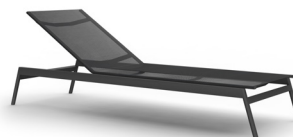

GREENWICH

by Mario Ruiz

836311

SQ CAFÉ TABLE WITH WOOD

SPECIFICATIONS

Width:	31 1/2"	79 cm
Depth:	31 1/2"	79 cm
Height:	28 1/4"	72 cm

MATERIALS

Frame: Powder coated aluminum.

COMPLETE COLLECTION

Sofa

Luxe lounge chair

Lounge chair cocktail

Arm dining chair

Side dining chair

Batyline stackable wood arm dining chair

Batyline stackable wood side dining chair

Arm bar stool

Bar stool

Batyline arm pool chaise

Batyline pool chaise

Batyline arm pool chaise with wheels

Batyline pool chaise with wheels

Arm beach chaise

Beach chaise

COMPLETE COLLECTION

Rectangular dining table

Square dining table

Round dining table

Rectangular coffee table

RD side table aluminium top

RD side table teak top

SQ side table aluminium top