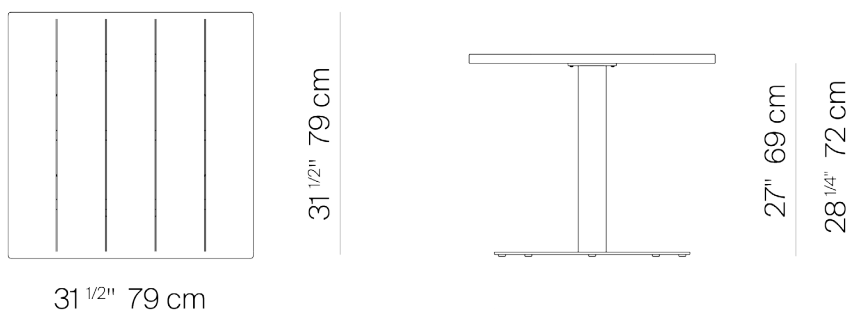

GREENWICH

by Mario Ruiz

836311

SQ CAFÉ TABLE WITH WOOD

SPECIFICATIONS

Width:	31 1/2"	79 cm
Depth:	31 1/2"	79 cm
Height:	28 1/4"	72 cm

MATERIALS

Frame: Powder coated aluminum.