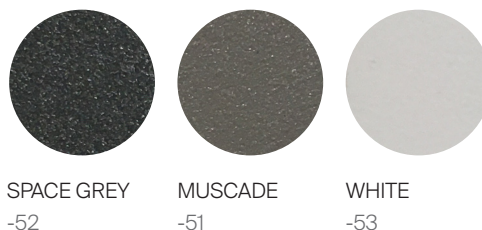

FINISHES

ALUMINUM

NATURAL
-20

TEAK

DANAO

danaoliving.com