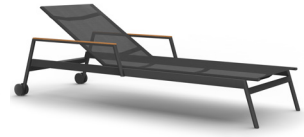

GREENWICH

by Mario Ruiz

836311

SQ CAFÉ TABLE WITH WOOD

SPECIFICATIONS

Width:	31 1/2"	79 cm
Depth:	31 1/2"	79 cm
Height:	28 1/4"	72 cm

MATERIALS

Frame: Powder coated aluminum.

COMPLETE COLLECTION

Sofa

Luxe lounge chair

Lounge chair cocktail

Arm dining chair

Side dining chair

Batyline stackable wood arm dining chair

Batyline stackable wood side dining chair

Arm bar stool

Bar stool

Batyline arm pool chaise

Batyline pool chaise

Batyline arm pool chaise with wheels

Batyline pool chaise with wheels

Arm beach chaise

Beach chaise

COMPLETE COLLECTION

Rectangular dining table

Square dining table

Round dining table

Rectangular coffee table

RD side table aluminium top

RD side table teak top

SQ side table aluminium top