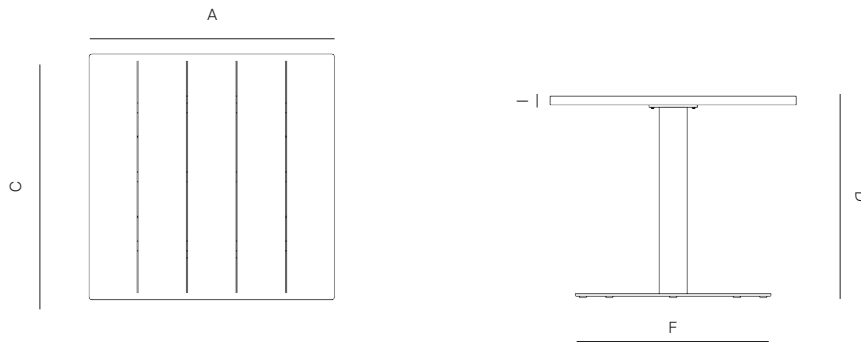

Furniture Cover Available.

FINISHES

ALUMINUM

NATURAL
-20

TEAK

DANAO

danaoliving.com

MEASURES INCH CM	OVERALL LENGTH	OVERALL WIDTH	OVERALL HEIGHT	DIAMETER	SIZE OF BASE	TABLE TOP THICKNESS	APRON TO FLOOR CLEARANCE	SPACE BETWEEN LEGS AT HEAD	SPACE BETWEEN LEGS AT SIDE
DESCRIPTION	A	C	D	E	F	I	J	K	L
RECTANGULAR DINING TABLE	80	40	28 1/4	-	80	1.75	26.5	76.5	36.5
SKU# 836202	203.2	101.6	71.8	-	203.2	4.5	67.3	194.2	92.6
SQUARE DINING TABLE	40	40	28 1/4	-	40	1.75	26.5	36.5	36.5
SKU# 836302	101.6	101.6	72.1	-	101.6	4.5	67.3	92.6	92.6
ROUND DINING TABLE	-	-	28 1/4	47 3/4	47.75	1.75	26.5	30.5	30.5
SKU# 836102	-	-	71.8	121.3	121.3	4.5	67.3	77.5	77.5
RECTANGULAR COFFEE TABLE	57 1/4	33	12	-	57.25	1	11	35	45.1
SKU# 835104	145.3	83.8	30.5	-	145.3	2.8	27.7	89.2	20.5
SQUARE SIDE TABLE-ALUM	24	24	16 1/2	-	17	1	15.5	-	-
SKU# 834101	61	61	41.9	-	43.2	2.8	39.1	-	-
SQUARE SIDE TABLE-WITH WOOD	24	24	16 1/2	-	17	1.5	15.5	-	-
SKU# 834102	61	61	41.9	-	43.2	3.2	39.1	-	-
ROUND SIDE TABLE-ALUM	-	-	16 1/2	24	17	1	15.5	-	-
SKU# 834201	-	-	41.9	61	43.2	2.8	39.1	-	-
ROUND SIDE TABLE-WITH WOOD	-	-	16 1/2	24	17	1.5	15.5	-	-
SKU# 834202	-	-	41.9	61	43.2	3.2	39.1	-	-
SQUARE BAR TABLE-ALUM	40	40	42	-	17	1	35	-	-
SKU# 837201	102	102	107	-	43.2	2.8	88.6	-	-
SQUARE BAR TABLE-WITH WOOD	21 3/4	21 3/4	42	-	17	1.5	35	-	-
SKU# 837211	55	55	107	-	43.2	3.2	88.6	-	-
ROUND BAR TABLE ROUND BASE-ALUM	-	-	42	40	17	1	35	-	-
SKU# 837301	-	-	107	102	43.2	2.8	88.6	-	-
ROUND BAR TABLE-WITH WOOD	-	-	42	40	17	1.5	35	-	-
SKU# 837311	-	-	107	102	43.2	3.2	88.6	-	-
SQUARE CAFE TABLE-ALUM	40	40	28 1/4	-	27.5	1.5	27	-	-
SKU# 836301	101.6	101.6	71.48	-	69.9	3.2	68.6	-	-
SQUARE CAFE TABLE-WITH WOOD	40	40	28 1/4	-	27.5	1.5	27	-	-
SKU# 836311	101.6	101.6	71.48	-	69.9	3.2	68.6	-	-
ROUND CAFE TABLE-ALUM	-	-	28 1/4	40	27.5	1.5	27	-	-
SKU# 836101	-	-	71.8	101.6	69.9	3.2	68.6	-	-
ROUND CAFE TABLE-WITH WOOD	-	-	28 1/4	40	27.5	1.5	27	-	-
SKU# 836111	-	-	71.8	101.6	69.9	3.2	68.6	-	-