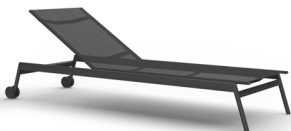

GREENWICH

by Mario Ruiz

836311

SQ CAFÉ TABLE WITH WOOD

SPECIFICATIONS

Width:	31 1/2"	79 cm
Depth:	31 1/2"	79 cm
Height:	28 1/4"	72 cm

MATERIALS

Frame: Powder coated aluminum.

COMPLETE COLLECTION

Sofa

Luxe lounge chair

Lounge chair cocktail

Arm dining chair

Side dining chair

Batyline stackable wood arm dining chair

Batyline stackable wood side dining chair

Arm bar stool

Bar stool

Batyline arm pool chaise

Batyline pool chaise

Batyline arm pool chaise with wheels

Batyline pool chaise with wheels

Arm beach chaise

Beach chaise

COMPLETE COLLECTION

Rectangular dining table

Square dining table

Round dining table

Rectangular coffee table

RD side table aluminium top

RD side table teak top

SQ side table aluminium top