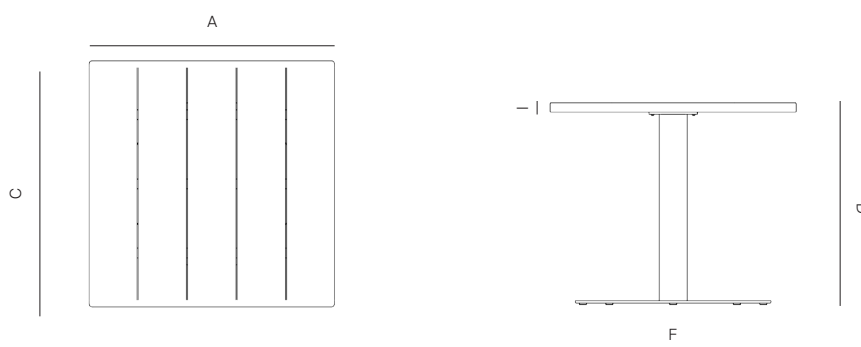

Furniture Cover Available.

FINISHES

ALUMINUM

NATURAL
-20

TEAK

DANAO

danaoliving.com

MEASURES INCH CM	OVERALL LENGTH	OVERALL WIDTH	OVERALL HEIGHT	DIAMETER	SIZE OF BASE	TABLE TOP THICKNESS	APRON TO FLOOR CLEARANCE	SPACE BETWEEN LEGS AT HEAD	SPACE BETWEEN LEGS AT SIDE
DESCRIPTION	A	C	D	E	F	I	J	K	L
RECTANGULAR DINING TABLE	80	40	28 1/4	-	80	1.75	26.5	76.5	36.5
SKU# 836202	203.2	101.6	71.8	-	203.2	4.5	67.3	194.2	92.6
SQUARE DINING TABLE	40	40	28 1/4	-	40	1.75	26.5	36.5	36.5
SKU# 836302	101.6	101.6	72.1	-	101.6	4.5	67.3	92.6	92.6
ROUND DINING TABLE	-	-	28 1/4	47 3/4	47.75	1.75	26.5	30.5	30.5
SKU# 836102	-	-	71.8	121.3	121.3	4.5	67.3	77.5	77.5
RECTANGULAR COFFEE TABLE	57 1/4	33	12	-	57.25	1	11	35	45.1
SKU# 835104	145.3	83.8	30.5	-	145.3	2.8	27.7	89.2	20.5
SQUARE SIDE TABLE-ALUM	24	24	16 1/2	-	17	1	15.5	-	-
SKU# 834101	61	61	41.9	-	43.2	2.8	39.1	-	-
SQUARE SIDE TABLE-WITH WOOD	24	24	16 1/2	-	17	1.5	15.5	-	-
SKU# 834102	61	61	41.9	-	43.2	3.2	39.1	-	-
ROUND SIDE TABLE-ALUM	-	-	16 1/2	24	17	1	15.5	-	-
SKU# 834201	-	-	41.9	61	43.2	2.8	39.1	-	-
ROUND SIDE TABLE-WITH WOOD	-	-	16 1/2	24	17	1.5	15.5	-	-
SKU# 834202	-	-	41.9	61	43.2	3.2	39.1	-	-
SQUARE BAR TABLE-ALUM	40	40	42	-	17	1	35	-	-
SKU# 837201	102	102	107	-	43.2	2.8	88.6	-	-
SQUARE BAR TABLE-WITH WOOD	21 3/4	21 3/4	42	-	17	1.5	35	-	-
SKU# 837211	55	55	107	-	43.2	3.2	88.6	-	-
ROUND BAR TABLE ROUND BASE-ALUM	-	-	42	40	17	1	35	-	-
SKU# 837301	-	-	107	102	43.2	2.8	88.6	-	-
ROUND BAR TABLE-WITH WOOD	-	-	42	40	17	1.5	35	-	-
SKU# 837311	-	-	107	102	43.2	3.2	88.6	-	-
SQUARE CAFE TABLE-ALUM	40	40	28 1/4	-	27.5	1.5	27	-	-
SKU# 836301	101.6	101.6	71.48	-	69.9	3.2	68.6	-	-
SQUARE CAFE TABLE-WITH WOOD	40	40	28 1/4	-	27.5	1.5	27	-	-
SKU# 836311	101.6	101.6	71.48	-	69.9	3.2	68.6	-	-
ROUND CAFE TABLE-ALUM	-	-	28 1/4	40	27.5	1.5	27	-	-
SKU# 836101	-	-	71.8	101.6	69.9	3.2	68.6	-	-
ROUND CAFE TABLE-WITH WOOD	-	-	28 1/4	40	27.5	1.5	27	-	-
SKU# 836111	-	-	71.8	101.6	69.9	3.2	68.6	-	-