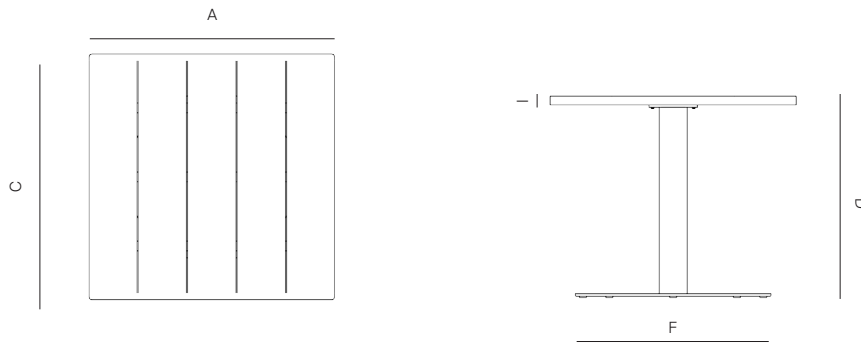

WHITE
-53

ALUMINUM

NATURAL
-20

TEAK

DANA O

danaoliving.com

MEASURES INCH CM	OVERALL LENGTH	OVERALL WIDTH	OVERALL HEIGHT	DIAMETER	SIZE OF BASE	TABLE TOP THICKNESS	APRON TO FLOOR CLEARANCE	SPACE BETWEEN LEGS AT HEAD	SPACE BETWEEN LEGS AT SIDE
DESCRIPTION	A	C	D	E	F	I	J	K	L
RECTANGULAR DINING TABLE	80	40	28 1/4	-	80	1.75	26.5	76.5	36.5
SKU# 836202	203.2	101.6	71.8	-	203.2	4.5	67.3	194.2	92.6
SQUARE DINING TABLE	40	40	28 1/4	-	40	1.75	26.5	36.5	36.5
SKU# 836302	101.6	101.6	72.1	-	101.6	4.5	67.3	92.6	92.6
ROUND DINING TABLE	-	-	28 1/4	47 3/4	47.75	1.75	26.5	30.5	30.5
SKU# 836102	-	-	71.8	121.3	121.3	4.5	67.3	77.5	77.5
RECTANGULAR COFFEE TABLE	57 1/4	33	12	-	57.25	1	11	35	45.1
SKU# 835104	145.3	83.8	30.5	-	145.3	2.8	27.7	89.2	20.5
SQUARE SIDE TABLE-ALUM	24	24	16 1/2	-	17	1	15.5	-	-
SKU# 834101	61	61	41.9	-	43.2	2.8	39.1	-	-
SQUARE SIDE TABLE-WITH WOOD	24	24	16 1/2	-	17	1.5	15.5	-	-
SKU# 834102	61	61	41.9	-	43.2	3.2	39.1	-	-
ROUND SIDE TABLE-ALUM	-	-	16 1/2	24	17	1	15.5	-	-
SKU# 834201	-	-	41.9	61	43.2	2.8	39.1	-	-
ROUND SIDE TABLE-WITH WOOD	-	-	16 1/2	24	17	1.5	15.5	-	-
SKU# 834202	-	-	41.9	61	43.2	3.2	39.1	-	-
SQUARE BAR TABLE-ALUM	40	40	42	-	17	1	35	-	-
SKU# 837201	102	102	107	-	43.2	2.8	88.6	-	-
SQUARE BAR TABLE-WITH WOOD	21 3/4	21 3/4	42	-	17	1.5	35	-	-
SKU# 837211	55	55	107	-	43.2	3.2	88.6	-	-
ROUND BAR TABLE ROUND BASE-ALUM	-	-	42	40	17	1	35	-	-
SKU# 837301	-	-	107	102	43.2	2.8	88.6	-	-
ROUND BAR TABLE-WITH WOOD	-	-	42	40	17	1.5	35	-	-
SKU# 837311	-	-	107	102	43.2	3.2	88.6	-	-
SQUARE CAFE TABLE-ALUM	40	40	28 1/4	-	27.5	1.5	27	-	-
SKU# 836301	101.6	101.6	71.48	-	69.9	3.2	68.6	-	-
SQUARE CAFE TABLE-WITH WOOD	40	40	28 1/4	-	27.5	1.5	27	-	-
SKU# 836311	101.6	101.6	71.48	-	69.9	3.2	68.6	-	-
ROUND CAFE TABLE-ALUM	-	-	28 1/4	40	27.5	1.5	27	-	-
SKU# 836101	-	-	71.8	101.6	69.9	3.2	68.6	-	-
ROUND CAFE TABLE-WITH WOOD	-	-	28 1/4	40	27.5	1.5	27	-	-
SKU# 836111	-	-	71.8	101.6	69.9	3.2	68.6	-	-