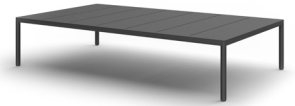

SPECIFICATIONS

Width:	31 1/2"	79 cm
Depth:	31 1/2"	79 cm
Height:	28 1/4"	72 cm

MATERIALS

Frame: Powder coated aluminum.

Furniture Cover Available.

FINISHES

SPACE GREY
-52

MUSCADE
-51

Arm bar stool

Bar stool

Batyline arm pool chaise

Batyline pool chaise

Batyline arm pool chaise with wheels

Batyline pool chaise with wheels

Arm beach chaise

Beach chaise

COMPLETE COLLECTION

Rectangular dining table

Square dining table

Round dining table

Rectangular coffee table

RD side table aluminium top

RD side table teak top

SQ side table aluminium top

SQ side table teak top

40" RD Bar table aluminium top

40" RD Bar table aluminium top

40" SQ Bar table aluminium top

40" SQ Bar table aluminium top

RD Café table aluminium top

RD Café table teak top

SQ Café table aluminium top