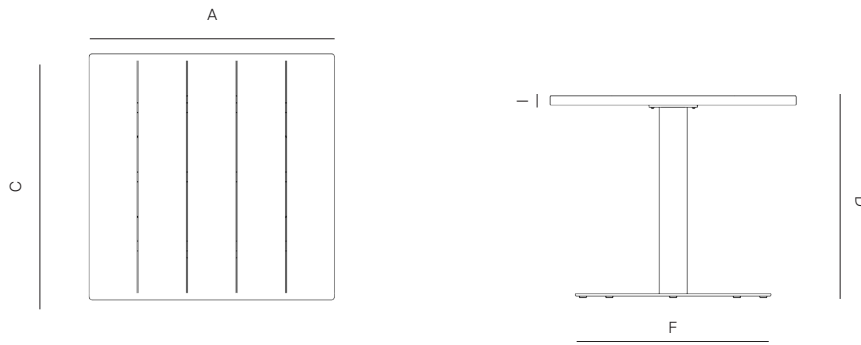

WHITE
-53

ALUMINUM

NATURAL
-20

TEAK

DANA O

danaoliving.com

MEASURES INCH CM	OVERALL LENGTH	OVERALL WIDTH	OVERALL HEIGHT	DIAMETER	SIZE OF BASE	TABLE TOP THICKNESS	APRON TO FLOOR CLEARANCE	SPACE BETWEEN LEGS AT HEAD	SPACE BETWEEN LEGS AT SIDE
DESCRIPTION	A	C	D	E	F	I	J	K	L
RECTANGULAR DINING TABLE	80	40	28 1/4	-	80	1.75	26.5	76.5	36.5
SKU# 836202	203.2	101.6	71.8	-	203.2	4.5	67.3	194.2	92.6
SQUARE DINING TABLE	40	40	28 1/4	-	40	1.75	26.5	36.5	36.5
SKU# 836302	101.6	101.6	72.1	-	101.6	4.5	67.3	92.6	92.6
ROUND DINING TABLE	-	-	28 1/4	47 3/4	47.75	1.75	26.5	30.5	30.5
SKU# 836102	-	-	71.8	121.3	121.3	4.5	67.3	77.5	77.5
RECTANGULAR COFFEE TABLE	57 1/4	33	12	-	57.25	1	11	35	45.1
SKU# 835104	145.3	83.8	30.5	-	145.3	2.8	27.7	89.2	20.5
SQUARE SIDE TABLE-ALUM	24	24	16 1/2	-	17	1	15.5	-	-
SKU# 834101	61	61	41.9	-	43.2	2.8	39.1	-	-
SQUARE SIDE TABLE-WITH WOOD	24	24	16 1/2	-	17	1.5	15.5	-	-
SKU# 834102	61	61	41.9	-	43.2	3.2	39.1	-	-
ROUND SIDE TABLE-ALUM	-	-	16 1/2	24	17	1	15.5	-	-
SKU# 834201	-	-	41.9	61	43.2	2.8	39.1	-	-
ROUND SIDE TABLE-WITH WOOD	-	-	16 1/2	24	17	1.5	15.5	-	-
SKU# 834202	-	-	41.9	61	43.2	3.2	39.1	-	-
SQUARE BAR TABLE-ALUM	40	40	42	-	17	1	35	-	-
SKU# 837201	102	102	107	-	43.2	2.8	88.6	-	-
SQUARE BAR TABLE-WITH WOOD	21 3/4	21 3/4	42	-	17	1.5	35	-	-
SKU# 837211	55	55	107	-	43.2	3.2	88.6	-	-
ROUND BAR TABLE ROUND BASE-ALUM	-	-	42	40	17	1	35	-	-
SKU# 837301	-	-	107	102	43.2	2.8	88.6	-	-
ROUND BAR TABLE-WITH WOOD	-	-	42	40	17	1.5	35	-	-
SKU# 837311	-	-	107	102	43.2	3.2	88.6	-	-
SQUARE CAFE TABLE-ALUM	40	40	28 1/4	-	27.5	1.5	27	-	-
SKU# 836301	101.6	101.6	71.48	-	69.9	3.2	68.6	-	-
SQUARE CAFE TABLE-WITH WOOD	40	40	28 1/4	-	27.5	1.5	27	-	-
SKU# 836311	101.6	101.6	71.48	-	69.9	3.2	68.6	-	-
ROUND CAFE TABLE-ALUM	-	-	28 1/4	40	27.5	1.5	27	-	-
SKU# 836101	-	-	71.8	101.6	69.9	3.2	68.6	-	-
ROUND CAFE TABLE-WITH WOOD	-	-	28 1/4	40	27.5	1.5	27	-	-
SKU# 836111	-	-	71.8	101.6	69.9	3.2	68.6	-	-