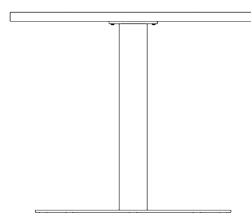

27" 69 cm

28 1/4" 72 cm

SPECIFICATIONS

Width:	31 1/2"	79 cm
Depth:	31 1/2"	79 cm
Height:	28 1/4"	72 cm

MATERIALS

Frame: Powder coated aluminum.

Furniture Cover Available.