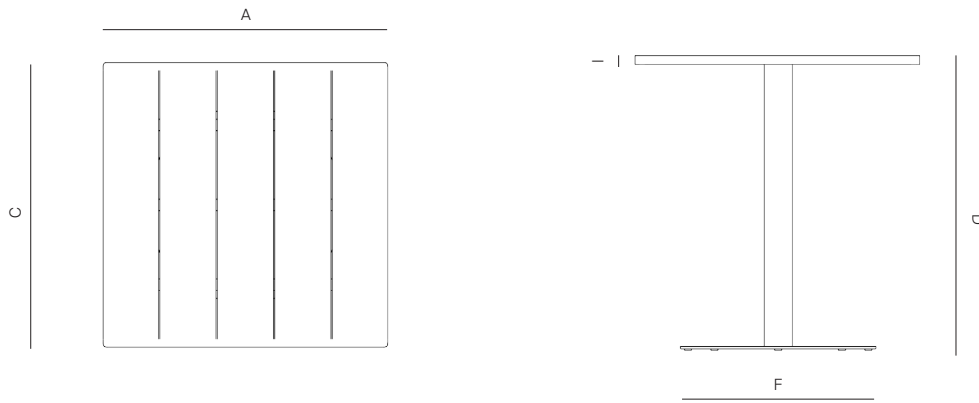

MEASURES INCH CM	OVERALL LENGTH	OVERALL WIDTH	OVERALL HEIGHT	DIAMETER	SIZE OF BASE	TABLE TOP THICKNESS	APRON TO FLOOR CLEARANCE	SPACE BETWEEN LEGS AT HEAD	SPACE BETWEEN LEGS AT SIDE
DESCRIPTION	A	C	D	E	F	I	J	K	L
RECTANGULAR DINING TABLE	80	40	28 1/4	-	80	1.75	26.5	76.5	36.5
SKU# 836202	203.2	101.6	71.8	-	203.2	4.5	67.3	194.2	92.6
SQUARE DINING TABLE	40	40	28 1/4	-	40	1.75	26.5	36.5	36.5
SKU# 836302	101.6	101.6	72.1	-	101.6	4.5	67.3	92.6	92.6
ROUND DINING TABLE	-	-	28 1/4	47 3/4	47.75	1.75	26.5	30.5	30.5
SKU# 836102	-	-	71.8	121.3	121.3	4.5	67.3	77.5	77.5
RECTANGULAR COFFEE TABLE	57 1/4	33	12	-	57.25	1	11	35	45.1
SKU# 835104	145.3	83.8	30.5	-	145.3	2.8	27.7	89.2	20.5
SQUARE SIDE TABLE-ALUM	24	24	16 1/2	-	17	1	15.5	-	-
SKU# 834101	61	61	41.9	-	43.2	2.8	39.1	-	-
SQUARE SIDE TABLE-WITH WOOD	24	24	16 1/2	-	17	1.5	15.5	-	-
SKU# 834102	61	61	41.9	-	43.2	3.2	39.1	-	-
ROUND SIDE TABLE-ALUM	-	-	16 1/2	24	17	1	15.5	-	-
SKU# 834201	-	-	41.9	61	43.2	2.8	39.1	-	-
ROUND SIDE TABLE-WITH WOOD	-	-	16 1/2	24	17	1.5	15.5	-	-
SKU# 834202	-	-	41.9	61	43.2	3.2	39.1	-	-
SQUARE BAR TABLE-ALUM	40	40	42	-	17	1	35	-	-
SKU# 837201	102	102	107	-	43.2	2.8	88.6	-	-
SQUARE BAR TABLE-WITH WOOD	21 3/4	21 3/4	42	-	17	1.5	35	-	-
SKU# 837211	55	55	107	-	43.2	3.2	88.6	-	-
ROUND BAR TABLE ROUND BASE-ALUM	-	-	42	40	17	1	35	-	-
SKU# 837301	-	-	107	102	43.2	2.8	88.6	-	-
ROUND BAR TABLE-WITH WOOD	-	-	42	40	17	1.5	35	-	-
SKU# 837311	-	-	107	102	43.2	3.2	88.6	-	-
SQUARE CAFE TABLE-ALUM	40	40	28 1/4	-	27.5	1.5	27	-	-
SKU# 836301	101.6	101.6	71.48	-	69.9	3.2	68.6	-	-
SQUARE CAFE TABLE-WITH WOOD	40	40	28 1/4	-	27.5	1.5	27	-	-
SKU# 836311	101.6	101.6	71.48	-	69.9	3.2	68.6	-	-
ROUND CAFE TABLE-ALUM	-	-	28 1/4	40	27.5	1.5	27	-	-
SKU# 836101	-	-	71.8	101.6	69.9	3.2	68.6	-	-
ROUND CAFE TABLE-WITH WOOD	-	-	28 1/4	40	27.5	1.5	27	-	-
SKU# 836111	-	-	71.8	101.6	69.9	3.2	68.6	-	-