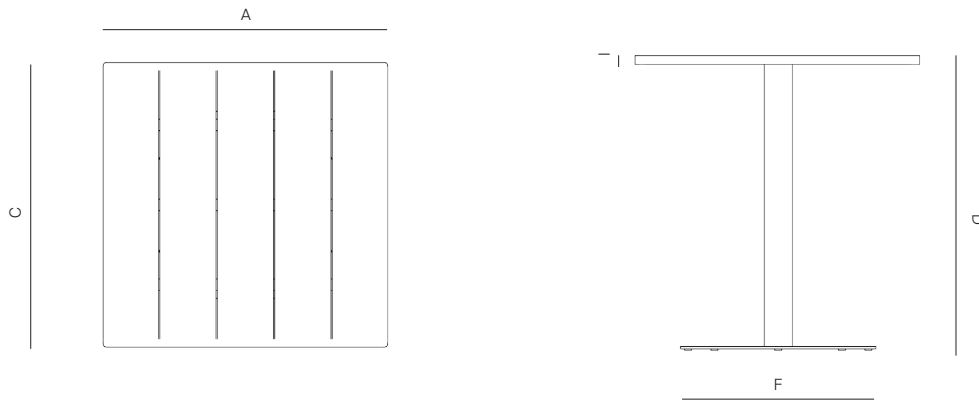

ALUMINUM

NATURAL
-20

TEAK

MEASURES INCH CM	OVERALL LENGTH	OVERALL WIDTH	OVERALL HEIGHT	DIAMETER	SIZE OF BASE	TABLE TOP THICKNESS	APRON TO FLOOR CLEARANCE	SPACE BETWEEN LEGS AT HEAD	SPACE BETWEEN LEGS AT SIDE
DESCRIPTION	A	C	D	E	F	I	J	K	L
RECTANGULAR DINING TABLE	80	40	28 1/4	-	80	1.75	26.5	76.5	36.5
SKU# 836202	203.2	101.6	71.8	-	203.2	4.5	67.3	194.2	92.6
SQUARE DINING TABLE	40	40	28 1/4	-	40	1.75	26.5	36.5	36.5
SKU# 836302	101.6	101.6	72.1	-	101.6	4.5	67.3	92.6	92.6
ROUND DINING TABLE	-	-	28 1/4	47 3/4	47.75	1.75	26.5	30.5	30.5
SKU# 836102	-	-	71.8	121.3	121.3	4.5	67.3	77.5	77.5
RECTANGULAR COFFEE TABLE	57 1/4	33	12	-	57.25	1	11	35	45.1
SKU# 835104	145.3	83.8	30.5	-	145.3	2.8	27.7	89.2	20.5
SQUARE SIDE TABLE-ALUM	24	24	16 1/2	-	17	1	15.5	-	-
SKU# 834101	61	61	41.9	-	43.2	2.8	39.1	-	-
SQUARE SIDE TABLE-WITH WOOD	24	24	16 1/2	-	17	1.5	15.5	-	-
SKU# 834102	61	61	41.9	-	43.2	3.2	39.1	-	-
ROUND SIDE TABLE-ALUM	-	-	16 1/2	24	17	1	15.5	-	-
SKU# 834201	-	-	41.9	61	43.2	2.8	39.1	-	-
ROUND SIDE TABLE-WITH WOOD	-	-	16 1/2	24	17	1.5	15.5	-	-
SKU# 834202	-	-	41.9	61	43.2	3.2	39.1	-	-
SQUARE BAR TABLE-ALUM	40	40	42	-	17	1	35	-	-
SKU# 837201	102	102	107	-	43.2	2.8	88.6	-	-
SQUARE BAR TABLE-WITH WOOD	21 3/4	21 3/4	42	-	17	1.5	35	-	-
SKU# 837211	55	55	107	-	43.2	3.2	88.6	-	-
ROUND BAR TABLE ROUND BASE-ALUM	-	-	42	40	17	1	35	-	-
SKU# 837301	-	-	107	102	43.2	2.8	88.6	-	-
ROUND BAR TABLE-WITH WOOD	-	-	42	40	17	1.5	35	-	-
SKU# 837311	-	-	107	102	43.2	3.2	88.6	-	-
SQUARE CAFE TABLE-ALUM	40	40	28 1/4	-	27.5	1.5	27	-	-
SKU# 836301	101.6	101.6	71.48	-	69.9	3.2	68.6	-	-
SQUARE CAFE TABLE-WITH WOOD	40	40	28 1/4	-	27.5	1.5	27	-	-
SKU# 836311	101.6	101.6	71.48	-	69.9	3.2	68.6	-	-
ROUND CAFE TABLE-ALUM	-	-	28 1/4	40	27.5	1.5	27	-	-
SKU# 836101	-	-	71.8	101.6	69.9	3.2	68.6	-	-
ROUND CAFE TABLE-WITH WOOD	-	-	28 1/4	40	27.5	1.5	27	-	-
SKU# 836111	-	-	71.8	101.6	69.9	3.2	68.6	-	-