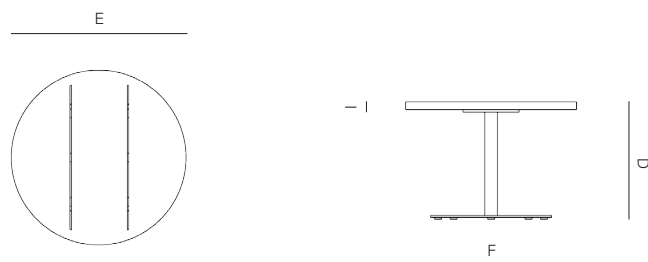

ALUMINUM

NATURAL
-20

TEAK

DANA O

danaoliving.com

MEASURES INCH CM	OVERALL LENGTH	OVERALL WIDTH	OVERALL HEIGHT	DIAMETER	SIZE OF BASE	TABLE TOP THICKNESS	APRON TO FLOOR CLEARANCE	SPACE BETWEEN LEGS AT HEAD	SPACE BETWEEN LEGS AT SIDE
DESCRIPTION	A	C	D	E	F	I	J	K	L
RECTANGULAR DINING TABLE	80	40	28 1/4	-	80	1.75	26.5	76.5	36.5
SKU# 836202	203.2	101.6	71.8	-	203.2	4.5	67.3	194.2	92.6
SQUARE DINING TABLE	40	40	28 1/4	-	40	1.75	26.5	36.5	36.5
SKU# 836302	101.6	101.6	72.1	-	101.6	4.5	67.3	92.6	92.6
ROUND DINING TABLE	-	-	28 1/4	47 3/4	47.75	1.75	26.5	30.5	30.5
SKU# 836102	-	-	71.8	121.3	121.3	4.5	67.3	77.5	77.5
RECTANGULAR COFFEE TABLE	57 1/4	33	12	-	57.25	1	11	35	45.1
SKU# 835104	145.3	83.8	30.5	-	145.3	2.8	27.7	89.2	20.5
SQUARE SIDE TABLE-ALUM	24	24	16 1/2	-	17	1	15.5	-	-
SKU# 834101	61	61	41.9	-	43.2	2.8	39.1	-	-
SQUARE SIDE TABLE-WITH WOOD	24	24	16 1/2	-	17	1.5	15.5	-	-
SKU# 834102	61	61	41.9	-	43.2	3.2	39.1	-	-
ROUND SIDE TABLE-ALUM	-	-	16 1/2	24	17	1	15.5	-	-
SKU# 834201	-	-	41.9	61	43.2	2.8	39.1	-	-
ROUND SIDE TABLE-WITH WOOD	-	-	16 1/2	24	17	1.5	15.5	-	-
SKU# 834202	-	-	41.9	61	43.2	3.2	39.1	-	-
SQUARE BAR TABLE-ALUM	40	40	42	-	17	1	35	-	-
SKU# 837201	102	102	107	-	43.2	2.8	88.6	-	-
SQUARE BAR TABLE-WITH WOOD	21 3/4	21 3/4	42	-	17	1.5	35	-	-
SKU# 837211	55	55	107	-	43.2	3.2	88.6	-	-
ROUND BAR TABLE ROUND BASE-ALUM	-	-	42	40	17	1	35	-	-
SKU# 837301	-	-	107	102	43.2	2.8	88.6	-	-
ROUND BAR TABLE-WITH WOOD	-	-	42	40	17	1.5	35	-	-
SKU# 837311	-	-	107	102	43.2	3.2	88.6	-	-
SQUARE CAFE TABLE-ALUM	40	40	28 1/4	-	27.5	1.5	27	-	-
SKU# 836301	101.6	101.6	71.48	-	69.9	3.2	68.6	-	-
SQUARE CAFE TABLE-WITH WOOD	40	40	28 1/4	-	27.5	1.5	27	-	-
SKU# 836311	101.6	101.6	71.48	-	69.9	3.2	68.6	-	-
ROUND CAFE TABLE-ALUM	-	-	28 1/4	40	27.5	1.5	27	-	-
SKU# 836101	-	-	71.8	101.6	69.9	3.2	68.6	-	-
ROUND CAFE TABLE-WITH WOOD	-	-	28 1/4	40	27.5	1.5	27	-	-
SKU# 836111	-	-	71.8	101.6	69.9	3.2	68.6	-	-