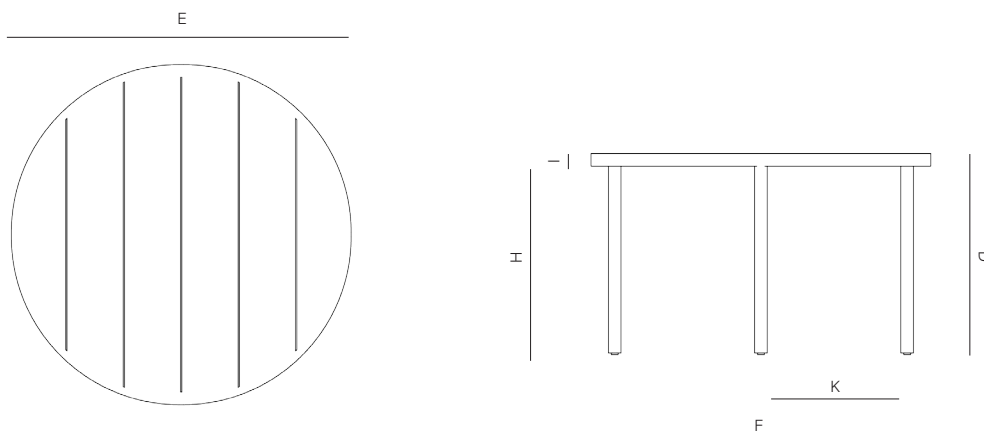

# DANAO

[danaoliving.com](http://danaoliving.com)

MEASURES INCH CM	OVERALL	OVERALL	OVERALL	DIAMETER	SIZE OF BASE	TABLE TOP THICKNESS	APRON TO FLOOR CLEARANCE	SPACE BETWEEN LEGS AT HEAD	SPACE BETWEEN LEGS AT SIDE
	LENGTH	WIDTH	HEIGHT						
<b>DESCRIPTION</b>	<b>A</b>	<b>C</b>	<b>D</b>	<b>E</b>	<b>F</b>	<b>I</b>	<b>J</b>	<b>K</b>	<b>L</b>
RECTANGULAR DINING TABLE	80	40	28 1/4	-	80	1.75	26.5	76.5	36.5
SKU# 836202	203.2	101.6	71.8	-	203.2	4.5	67.3	194.2	92.6
SQUARE DINING TABLE	40	40	28 1/4	-	40	1.75	26.5	36.5	36.5
SKU# 836302	101.6	101.6	72.1	-	101.6	4.5	67.3	92.6	92.6
ROUND DINING TABLE	-	-	28 1/4	47 3/4	47.75	1.75	26.5	30.5	30.5
SKU# 836102	-	-	71.8	121.3	121.3	4.5	67.3	77.5	77.5
RECTANGULAR COFFEE TABLE	57 1/4	33	12	-	57.25	1	11	35	45.1
SKU# 835104	145.3	83.8	30.5	-	145.3	2.8	27.7	89.2	20.5
SQUARE SIDE TABLE-ALUM	24	24	16 1/2	-	17	1	15.5	-	-
SKU# 834101	61	61	41.9	-	43.2	2.8	39.1	-	-
SQUARE SIDE TABLE-WITH WOOD	24	24	16 1/2	-	17	1.5	15.5	-	-
SKU# 834102	61	61	41.9	-	43.2	3.2	39.1	-	-
ROUND SIDE TABLE-ALUM	-	-	16 1/2	24	17	1	15.5	-	-
SKU# 834201	-	-	41.9	61	43.2	2.8	39.1	-	-
ROUND SIDE TABLE-WITH WOOD	-	-	16 1/2	24	17	1.5	15.5	-	-
SKU# 834202	-	-	41.9	61	43.2	3.2	39.1	-	-
SQUARE BAR TABLE-ALUM	40	40	42	-	17	1	35	-	-
SKU# 837201	102	102	107	-	43.2	2.8	88.6	-	-
SQUARE BAR TABLE-WITH WOOD	21 3/4	21 3/4	42	-	17	1.5	35	-	-
SKU# 837211	55	55	107	-	43.2	3.2	88.6	-	-
ROUND BAR TABLE ROUND BASE-ALUM	-	-	42	40	17	1	35	-	-
SKU# 837301	-	-	107	102	43.2	2.8	88.6	-	-
ROUND BAR TABLE-WITH WOOD	-	-	42	40	17	1.5	35	-	-
SKU# 837311	-	-	107	102	43.2	3.2	88.6	-	-
SQUARE CAFE TABLE-ALUM	40	40	28 1/4	-	27.5	1.5	27	-	-
SKU# 836301	101.6	101.6	71.48	-	69.9	3.2	68.6	-	-
SQUARE CAFE TABLE-WITH WOOD	40	40	28 1/4	-	27.5	1.5	27	-	-
SKU# 836311	101.6	101.6	71.48	-	69.9	3.2	68.6	-	-
ROUND CAFE TABLE-ALUM	-	-	28 1/4	40	27.5	1.5	27	-	-
SKU# 836101	-	-	71.8	101.6	69.9	3.2	68.6	-	-
ROUND CAFE TABLE-WITH WOOD	-	-	28 1/4	40	27.5	1.5	27	-	-
SKU# 836111	-	-	71.8	101.6	69.9	3.2	68.6	-	-