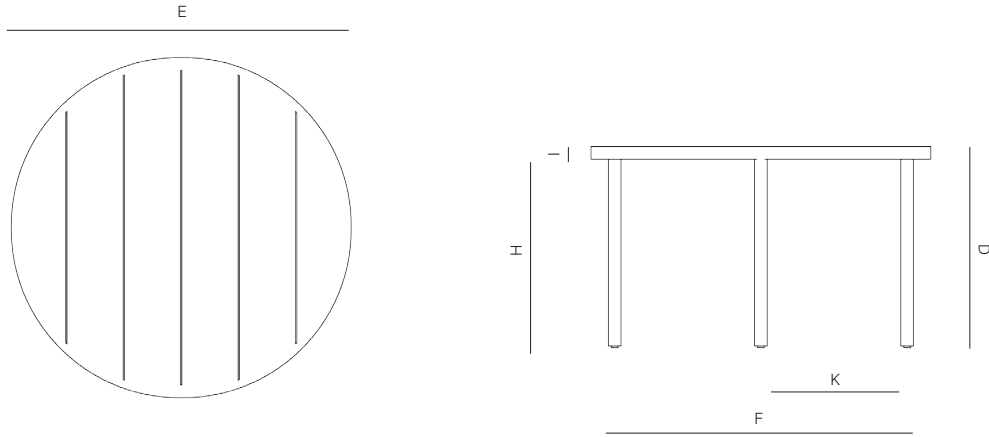

# DANAO

[danaoliving.com](http://danaoliving.com)

MEASURES INCH CM	OVERALL	OVERALL	OVERALL	DIAMETER	SIZE OF BASE	TABLE TOP THICKNESS	APRON TO FLOOR CLEARANCE	SPACE BETWEEN LEGS AT HEAD	SPACE BETWEEN LEGS AT SIDE
	LENGTH	WIDTH	HEIGHT						
<b>DESCRIPTION</b>	<b>A</b>	<b>C</b>	<b>D</b>	<b>E</b>	<b>F</b>	<b>I</b>	<b>J</b>	<b>K</b>	<b>L</b>
RECTANGULAR DINING TABLE	80	40	28 1/4	-	80	1.75	26.5	76.5	36.5
SKU# 836202	203.2	101.6	71.8	-	203.2	4.5	67.3	194.2	92.6
SQUARE DINING TABLE	40	40	28 1/4	-	40	1.75	26.5	36.5	36.5
SKU# 836302	101.6	101.6	72.1	-	101.6	4.5	67.3	92.6	92.6
ROUND DINING TABLE	-	-	28 1/4	47 3/4	47.75	1.75	26.5	30.5	30.5
SKU# 836102	-	-	71.8	121.3	121.3	4.5	67.3	77.5	77.5
RECTANGULAR COFFEE TABLE	57 1/4	33	12	-	57.25	1	11	35	45.1
SKU# 835104	145.3	83.8	30.5	-	145.3	2.8	27.7	89.2	20.5
SQUARE SIDE TABLE-ALUM	24	24	16 1/2	-	17	1	15.5	-	-
SKU# 834101	61	61	41.9	-	43.2	2.8	39.1	-	-
SQUARE SIDE TABLE-WITH WOOD	24	24	16 1/2	-	17	1.5	15.5	-	-
SKU# 834102	61	61	41.9	-	43.2	3.2	39.1	-	-
ROUND SIDE TABLE-ALUM	-	-	16 1/2	24	17	1	15.5	-	-
SKU# 834201	-	-	41.9	61	43.2	2.8	39.1	-	-
ROUND SIDE TABLE-WITH WOOD	-	-	16 1/2	24	17	1.5	15.5	-	-
SKU# 834202	-	-	41.9	61	43.2	3.2	39.1	-	-
SQUARE BAR TABLE-ALUM	40	40	42	-	17	1	35	-	-
SKU# 837201	102	102	107	-	43.2	2.8	88.6	-	-
SQUARE BAR TABLE-WITH WOOD	21 3/4	21 3/4	42	-	17	1.5	35	-	-
SKU# 837211	55	55	107	-	43.2	3.2	88.6	-	-
ROUND BAR TABLE ROUND BASE-ALUM	-	-	42	40	17	1	35	-	-
SKU# 837301	-	-	107	102	43.2	2.8	88.6	-	-
ROUND BAR TABLE-WITH WOOD	-	-	42	40	17	1.5	35	-	-
SKU# 837311	-	-	107	102	43.2	3.2	88.6	-	-
SQUARE CAFE TABLE-ALUM	40	40	28 1/4	-	27.5	1.5	27	-	-
SKU# 836301	101.6	101.6	71.48	-	69.9	3.2	68.6	-	-
SQUARE CAFE TABLE-WITH WOOD	40	40	28 1/4	-	27.5	1.5	27	-	-
SKU# 836311	101.6	101.6	71.48	-	69.9	3.2	68.6	-	-
ROUND CAFE TABLE-ALUM	-	-	28 1/4	40	27.5	1.5	27	-	-
SKU# 836101	-	-	71.8	101.6	69.9	3.2	68.6	-	-
ROUND CAFE TABLE-WITH WOOD	-	-	28 1/4	40	27.5	1.5	27	-	-
SKU# 836111	-	-	71.8	101.6	69.9	3.2	68.6	-	-