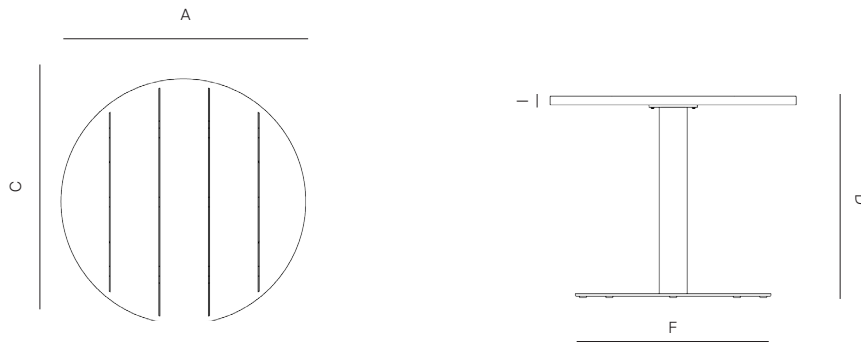

MEASURES INCH CM	OVERALL LENGTH	OVERALL WIDTH	OVERALL HEIGHT	DIAMETER	SIZE OF BASE	TABLE TOP THICKNESS	APRON TO FLOOR CLEARANCE	SPACE BETWEEN LEGS AT HEAD	SPACE BETWEEN LEGS AT SIDE
DESCRIPTION	A	C	D	E	F	I	J	K	L
RECTANGULAR DINING TABLE	80	40	28 1/4	-	80	1.75	26.5	76.5	36.5
SKU# 836202	203.2	101.6	71.8	-	203.2	4.5	67.3	194.2	92.6
SQUARE DINING TABLE	40	40	28 1/4	-	40	1.75	26.5	36.5	36.5
SKU# 836302	101.6	101.6	72.1	-	101.6	4.5	67.3	92.6	92.6
ROUND DINING TABLE	-	-	28 1/4	47 3/4	47.75	1.75	26.5	30.5	30.5
SKU# 836102	-	-	71.8	121.3	121.3	4.5	67.3	77.5	77.5
RECTANGULAR COFFEE TABLE	57 1/4	33	12	-	57.25	1	11	35	45.1
SKU# 835104	145.3	83.8	30.5	-	145.3	2.8	27.7	89.2	20.5
SQUARE SIDE TABLE-ALUM	24	24	16 1/2	-	17	1	15.5	-	-
SKU# 834101	61	61	41.9	-	43.2	2.8	39.1	-	-
SQUARE SIDE TABLE-WITH WOOD	24	24	16 1/2	-	17	1.5	15.5	-	-
SKU# 834102	61	61	41.9	-	43.2	3.2	39.1	-	-
ROUND SIDE TABLE-ALUM	-	-	16 1/2	24	17	1	15.5	-	-
SKU# 834201	-	-	41.9	61	43.2	2.8	39.1	-	-
ROUND SIDE TABLE-WITH WOOD	-	-	16 1/2	24	17	1.5	15.5	-	-
SKU# 834202	-	-	41.9	61	43.2	3.2	39.1	-	-
SQUARE BAR TABLE-ALUM	40	40	42	-	17	1	35	-	-
SKU# 837201	102	102	107	-	43.2	2.8	88.6	-	-
SQUARE BAR TABLE-WITH WOOD	21 3/4	21 3/4	42	-	17	1.5	35	-	-
SKU# 837211	55	55	107	-	43.2	3.2	88.6	-	-
ROUND BAR TABLE ROUND BASE-ALUM	-	-	42	40	17	1	35	-	-
SKU# 837301	-	-	107	102	43.2	2.8	88.6	-	-
ROUND BAR TABLE-WITH WOOD	-	-	42	40	17	1.5	35	-	-
SKU# 837311	-	-	107	102	43.2	3.2	88.6	-	-
SQUARE CAFE TABLE-ALUM	40	40	28 1/4	-	27.5	1.5	27	-	-
SKU# 836301	101.6	101.6	71.48	-	69.9	3.2	68.6	-	-
SQUARE CAFE TABLE-WITH WOOD	40	40	28 1/4	-	27.5	1.5	27	-	-
SKU# 836311	101.6	101.6	71.48	-	69.9	3.2	68.6	-	-
ROUND CAFE TABLE-ALUM	-	-	28 1/4	40	27.5	1.5	27	-	-
SKU# 836101	-	-	71.8	101.6	69.9	3.2	68.6	-	-
ROUND CAFE TABLE-WITH WOOD	-	-	28 1/4	40	27.5	1.5	27	-	-
SKU# 836111	-	-	71.8	101.6	69.9	3.2	68.6	-	-