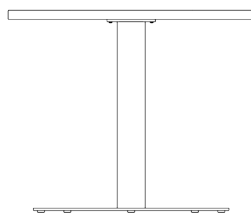

GREENWICH

by Mario Ruiz

RD CAFÉ TABLE WITH WOOD

836111

31 1/2" 79 cm

27" 69 cm

28 1/4" 72 cm

SPECIFICATIONS

Width:	31 1/2"	79 cm
Depth:	31 1/2"	79 cm
Height:	28 1/4"	72 cm

MATERIALS

Frame: Powder coated aluminum.

Furniture Cover Available.

FINISHES

SPACE GREY
-52

MUSCADE
-51

WHITE
-53