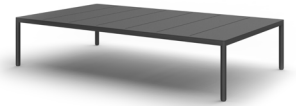

Width:	31 1/2"	79 cm
Depth:	31 1/2"	79 cm
Height:	28 1/4"	72 cm

MATERIALS

Frame: Powder coated aluminum.

Furniture Cover Available.

FINISHES

SPACE GREY
-52

MUSCADE
-51

WHITE
-53

Arm bar stool

Bar stool

Batyline arm pool chaise

Batyline pool chaise

Batyline arm pool chaise with wheels

Batyline pool chaise with wheels

Arm beach chaise

Beach chaise

COMPLETE COLLECTION

Rectangular dining table

Square dining table

Round dining table

Rectangular coffee table

RD side table aluminium top

RD side table teak top

SQ side table aluminium top

SQ side table teak top

40" RD Bar table aluminium top

40" RD Bar table aluminium top

40" SQ Bar table aluminium top

40" SQ Bar table aluminium top

RD Café table aluminium top

RD Café table teak top

SQ Café table aluminium top