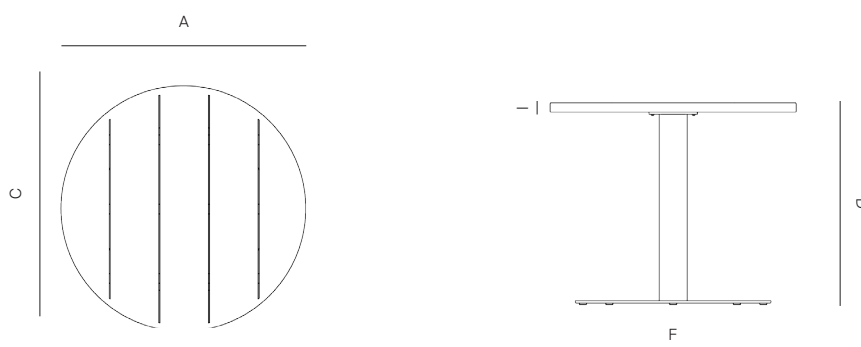

ALUMINUM

NATURAL
-20

TEAK

MEASURES INCH CM	OVERALL LENGTH	OVERALL WIDTH	OVERALL HEIGHT	DIAMETER	SIZE OF BASE	TABLE TOP THICKNESS	APRON TO FLOOR CLEARANCE	SPACE BETWEEN LEGS AT HEAD	SPACE BETWEEN LEGS AT SIDE
DESCRIPTION	A	C	D	E	F	I	J	K	L
RECTANGULAR DINING TABLE	80	40	28 1/4	-	80	1.75	26.5	76.5	36.5
SKU# 836202	203.2	101.6	71.8	-	203.2	4.5	67.3	194.2	92.6
SQUARE DINING TABLE	40	40	28 1/4	-	40	1.75	26.5	36.5	36.5
SKU# 836302	101.6	101.6	72.1	-	101.6	4.5	67.3	92.6	92.6
ROUND DINING TABLE	-	-	28 1/4	47 3/4	47.75	1.75	26.5	30.5	30.5
SKU# 836102	-	-	71.8	121.3	121.3	4.5	67.3	77.5	77.5
RECTANGULAR COFFEE TABLE	57 1/4	33	12	-	57.25	1	11	35	45.1
SKU# 835104	145.3	83.8	30.5	-	145.3	2.8	27.7	89.2	20.5
SQUARE SIDE TABLE-ALUM	24	24	16 1/2	-	17	1	15.5	-	-
SKU# 834101	61	61	41.9	-	43.2	2.8	39.1	-	-
SQUARE SIDE TABLE-WITH WOOD	24	24	16 1/2	-	17	1.5	15.5	-	-
SKU# 834102	61	61	41.9	-	43.2	3.2	39.1	-	-
ROUND SIDE TABLE-ALUM	-	-	16 1/2	24	17	1	15.5	-	-
SKU# 834201	-	-	41.9	61	43.2	2.8	39.1	-	-
ROUND SIDE TABLE-WITH WOOD	-	-	16 1/2	24	17	1.5	15.5	-	-
SKU# 834202	-	-	41.9	61	43.2	3.2	39.1	-	-
SQUARE BAR TABLE-ALUM	40	40	42	-	17	1	35	-	-
SKU# 837201	102	102	107	-	43.2	2.8	88.6	-	-
SQUARE BAR TABLE-WITH WOOD	21 3/4	21 3/4	42	-	17	1.5	35	-	-
SKU# 837211	55	55	107	-	43.2	3.2	88.6	-	-
ROUND BAR TABLE ROUND BASE-ALUM	-	-	42	40	17	1	35	-	-
SKU# 837301	-	-	107	102	43.2	2.8	88.6	-	-
ROUND BAR TABLE-WITH WOOD	-	-	42	40	17	1.5	35	-	-
SKU# 837311	-	-	107	102	43.2	3.2	88.6	-	-
SQUARE CAFE TABLE-ALUM	40	40	28 1/4	-	27.5	1.5	27	-	-
SKU# 836301	101.6	101.6	71.48	-	69.9	3.2	68.6	-	-
SQUARE CAFE TABLE-WITH WOOD	40	40	28 1/4	-	27.5	1.5	27	-	-
SKU# 836311	101.6	101.6	71.48	-	69.9	3.2	68.6	-	-
ROUND CAFE TABLE-ALUM	-	-	28 1/4	40	27.5	1.5	27	-	-
SKU# 836101	-	-	71.8	101.6	69.9	3.2	68.6	-	-
ROUND CAFE TABLE-WITH WOOD	-	-	28 1/4	40	27.5	1.5	27	-	-
SKU# 836111	-	-	71.8	101.6	69.9	3.2	68.6	-	-