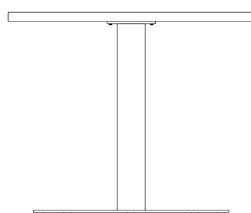

27" 69 cm

28 1/4" 72 cm

SPECIFICATIONS

Width:	31 1/2"	79 cm
Depth:	31 1/2"	79 cm
Height:	28 1/4"	72 cm

MATERIALS

Frame: Powder coated aluminum.

Furniture Cover Available.