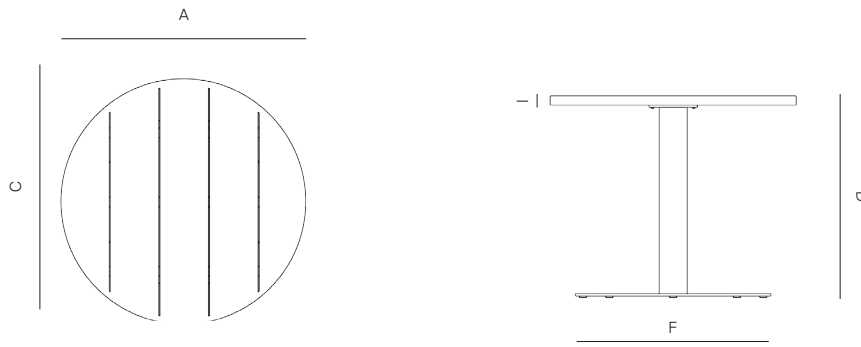

ALUMINUM

NATURAL
-20

TEAK

DANA O

danaoliving.com

MEASURES INCH CM	OVERALL LENGTH	OVERALL WIDTH	OVERALL HEIGHT	DIAMETER	SIZE OF BASE	TABLE TOP THICKNESS	APRON TO FLOOR CLEARANCE	SPACE BETWEEN LEGS AT HEAD	SPACE BETWEEN LEGS AT SIDE
DESCRIPTION	A	C	D	E	F	I	J	K	L
RECTANGULAR DINING TABLE SKU# 836202	80 203.2	40 101.6	28 1/4 71.8	-	80 203.2	1.75 4.5	26.5 67.3	76.5 194.2	36.5 92.6
SQUARE DINING TABLE SKU# 836302	40 101.6	40 101.6	28 1/4 72.1	-	40 101.6	1.75 4.5	26.5 67.3	36.5 92.6	36.5 92.6
ROUND DINING TABLE SKU# 836102	-	-	28 1/4 71.8	47 3/4 121.3	47.75 121.3	1.75 4.5	26.5 67.3	30.5 77.5	30.5 77.5
RECTANGULAR COFFEE TABLE SKU# 835104	57 1/4 145.3	33 83.8	12 30.5	-	57.25 145.3	1 2.8	11 27.7	35 89.2	45.1 20.5
SQUARE SIDE TABLE-ALUM SKU# 834101	24 61	24 61	16 1/2 41.9	-	17 43.2	1 2.8	15.5 39.1	-	-
SQUARE SIDE TABLE-WITH WOOD SKU# 834102	24 61	24 61	16 1/2 41.9	-	17 43.2	1.5 3.2	15.5 39.1	-	-
ROUND SIDE TABLE-ALUM SKU# 834201	-	-	16 1/2 41.9	24 61	17 43.2	1 2.8	15.5 39.1	-	-
ROUND SIDE TABLE-WITH WOOD SKU# 834202	-	-	16 1/2 41.9	24 61	17 43.2	1.5 3.2	15.5 39.1	-	-
SQUARE BAR TABLE-ALUM SKU# 837201	40 102	40 102	42 107	-	17 43.2	1 2.8	35 88.6	-	-
SQUARE BAR TABLE-WITH WOOD SKU# 837211	21 3/4 55	21 3/4 55	42 107	-	17 43.2	1.5 3.2	35 88.6	-	-
ROUND BAR TABLE ROUND BASE-ALUM SKU# 837301	-	-	42 107	40 102	17 43.2	1 2.8	35 88.6	-	-
ROUND BAR TABLE-WITH WOOD SKU# 837311	-	-	42 107	40 102	17 43.2	1.5 3.2	35 88.6	-	-
SQUARE CAFE TABLE-ALUM SKU# 836301	40 101.6	40 101.6	28 1/4 71.48	-	27.5 69.9	1.5 3.2	27 68.6	-	-
SQUARE CAFE TABLE-WITH WOOD SKU# 836311	40 101.6	40 101.6	28 1/4 71.48	-	27.5 69.9	1.5 3.2	27 68.6	-	-
ROUND CAFE TABLE-ALUM SKU# 836101	-	-	28 1/4 71.8	40 101.6	27.5 69.9	1.5 3.2	27 68.6	-	-
ROUND CAFE TABLE-WITH WOOD SKU# 836111	-	-	28 1/4 71.8	40 101.6	27.5 69.9	1.5 3.2	27 68.6	-	-