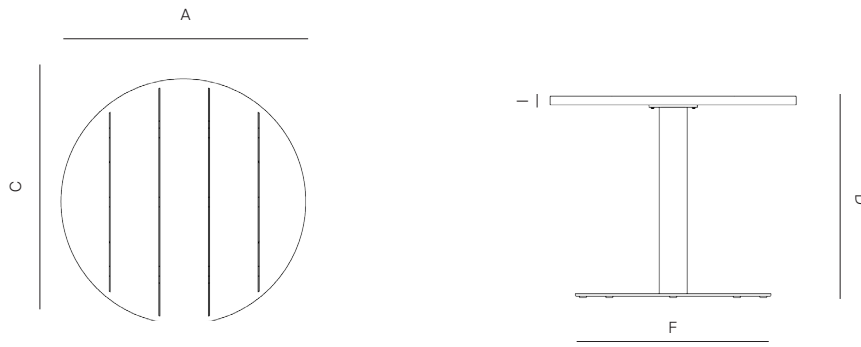

ALUMINUM

NATURAL
-20

TEAK

DANA O

danaoliving.com

MEASURES INCH CM	OVERALL LENGTH	OVERALL WIDTH	OVERALL HEIGHT	DIAMETER	SIZE OF BASE	TABLE TOP THICKNESS	APRON TO FLOOR CLEARANCE	SPACE BETWEEN LEGS AT HEAD	SPACE BETWEEN LEGS AT SIDE
DESCRIPTION	A	C	D	E	F	I	J	K	L
RECTANGULAR DINING TABLE SKU# 836202	80 203.2	40 101.6	28 1/4 71.8	-	80 203.2	1.75 4.5	26.5 67.3	76.5 194.2	36.5 92.6
SQUARE DINING TABLE SKU# 836302	40 101.6	40 101.6	28 1/4 72.1	-	40 101.6	1.75 4.5	26.5 67.3	36.5 92.6	36.5 92.6
ROUND DINING TABLE SKU# 836102	-	-	28 1/4 71.8	47 3/4 121.3	47.75 121.3	1.75 4.5	26.5 67.3	30.5 77.5	30.5 77.5
RECTANGULAR COFFEE TABLE SKU# 835104	57 1/4 145.3	33 83.8	12 30.5	-	57.25 145.3	1 2.8	11 27.7	35 89.2	45.1 20.5
SQUARE SIDE TABLE-ALUM SKU# 834101	24 61	24 61	16 1/2 41.9	-	17 43.2	1 2.8	15.5 39.1	-	-
SQUARE SIDE TABLE-WITH WOOD SKU# 834102	24 61	24 61	16 1/2 41.9	-	17 43.2	1.5 3.2	15.5 39.1	-	-
ROUND SIDE TABLE-ALUM SKU# 834201	-	-	16 1/2 41.9	24 61	17 43.2	1 2.8	15.5 39.1	-	-
ROUND SIDE TABLE-WITH WOOD SKU# 834202	-	-	16 1/2 41.9	24 61	17 43.2	1.5 3.2	15.5 39.1	-	-
SQUARE BAR TABLE-ALUM SKU# 837201	40 102	40 102	42 107	-	17 43.2	1 2.8	35 88.6	-	-
SQUARE BAR TABLE-WITH WOOD SKU# 837211	21 3/4 55	21 3/4 55	42 107	-	17 43.2	1.5 3.2	35 88.6	-	-
ROUND BAR TABLE ROUND BASE-ALUM SKU# 837301	-	-	42 107	40 102	17 43.2	1 2.8	35 88.6	-	-
ROUND BAR TABLE-WITH WOOD SKU# 837311	-	-	42 107	40 102	17 43.2	1.5 3.2	35 88.6	-	-
SQUARE CAFE TABLE-ALUM SKU# 836301	40 101.6	40 101.6	28 1/4 71.48	-	27.5 69.9	1.5 3.2	27 68.6	-	-
SQUARE CAFE TABLE-WITH WOOD SKU# 836311	40 101.6	40 101.6	28 1/4 71.48	-	27.5 69.9	1.5 3.2	27 68.6	-	-
ROUND CAFE TABLE-ALUM SKU# 836101	-	-	28 1/4 71.8	40 101.6	27.5 69.9	1.5 3.2	27 68.6	-	-
ROUND CAFE TABLE-WITH WOOD SKU# 836111	-	-	28 1/4 71.8	40 101.6	27.5 69.9	1.5 3.2	27 68.6	-	-