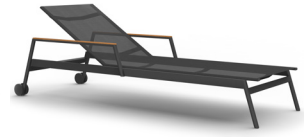

GREENWICH

by Mario Ruiz

837311

RD BAR TABLE WITH WOOD

SPECIFICATIONS

Width:	40"	102 cm
Depth:	40"	102 cm
Height:	42"	107 cm

MATERIALS

Frame: Powder coated aluminum.

COMPLETE COLLECTION

Sofa

Luxe lounge chair

Lounge chair cocktail

Arm dining chair

Side dining chair

Batyline stackable wood arm dining chair

Batyline stackable wood side dining chair

Arm bar stool

Bar stool

Batyline arm pool chaise

Batyline pool chaise

Batyline arm pool chaise with wheels

Batyline pool chaise with wheels

Arm beach chaise

Beach chaise

COMPLETE COLLECTION

Rectangular dining table

Square dining table

Round dining table

Rectangular coffee table

RD side table aluminium top

RD side table teak top

SQ side table aluminium top