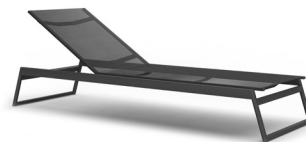

GREENWICH

by Mario Ruiz

837311

RD BAR TABLE WITH WOOD

SPECIFICATIONS

Width:	40"	102 cm
Depth:	40"	102 cm
Height:	42"	107 cm

MATERIALS

Frame: Powder coated aluminum.

COMPLETE COLLECTION

Sofa

Luxe lounge chair

Lounge chair cocktail

Arm dining chair

Side dining chair

Batyline stackable wood arm dining chair

Batyline stackable wood side dining chair

Arm bar stool

Bar stool

Batyline arm pool chaise

Batyline pool chaise

Batyline arm pool chaise with wheels

Batyline pool chaise with wheels

Arm beach chaise

Beach chaise

COMPLETE COLLECTION

Rectangular dining table

Square dining table

Round dining table

Rectangular coffee table

RD side table aluminium top

RD side table teak top

SQ side table aluminium top