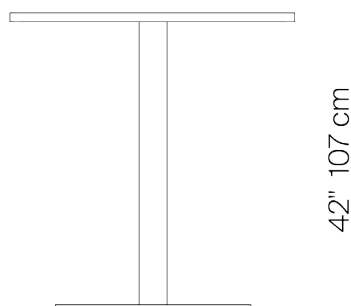

GREENWICH

by Mario Ruiz

837311

RD BAR TABLE WITH WOOD

SPECIFICATIONS

Width:	40"	102 cm
Depth:	40"	102 cm
Height:	42"	107 cm

MATERIALS

Frame: Powder coated aluminum.