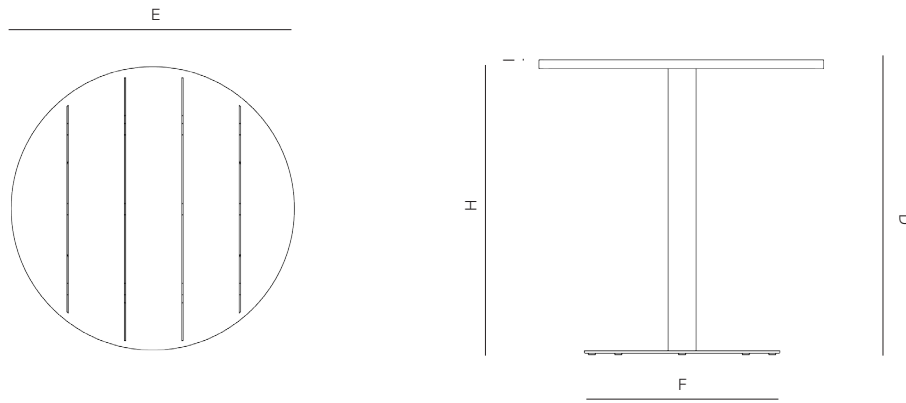

MEASURES INCH CM	OVERALL LENGTH	OVERALL WIDTH	OVERALL HEIGHT	DIAMETER	SIZE OF BASE	TABLE TOP THICKNESS	APRON TO FLOOR CLEARANCE	SPACE BETWEEN LEGS AT HEAD	SPACE BETWEEN LEGS AT SIDE
DESCRIPTION	A	C	D	E	F	I	J	K	L
RECTANGULAR DINING TABLE	80	40	28 1/4	-	80	1.75	26.5	76.5	36.5
SKU# 836202	203.2	101.6	71.8	-	203.2	4.5	67.3	194.2	92.6
SQUARE DINING TABLE	40	40	28 1/4	-	40	1.75	26.5	36.5	36.5
SKU# 836302	101.6	101.6	72.1	-	101.6	4.5	67.3	92.6	92.6
ROUND DINING TABLE	-	-	28 1/4	47 3/4	47.75	1.75	26.5	30.5	30.5
SKU# 836102	-	-	71.8	121.3	121.3	4.5	67.3	77.5	77.5
RECTANGULAR COFFEE TABLE	57 1/4	33	12	-	57.25	1	11	35	45.1
SKU# 835104	145.3	83.8	30.5	-	145.3	2.8	27.7	89.2	20.5
SQUARE SIDE TABLE-ALUM	24	24	16 1/2	-	17	1	15.5	-	-
SKU# 834101	61	61	41.9	-	43.2	2.8	39.1	-	-
SQUARE SIDE TABLE-WITH WOOD	24	24	16 1/2	-	17	1.5	15.5	-	-
SKU# 834102	61	61	41.9	-	43.2	3.2	39.1	-	-
ROUND SIDE TABLE-ALUM	-	-	16 1/2	24	17	1	15.5	-	-
SKU# 834201	-	-	41.9	61	43.2	2.8	39.1	-	-
ROUND SIDE TABLE-WITH WOOD	-	-	16 1/2	24	17	1.5	15.5	-	-
SKU# 834202	-	-	41.9	61	43.2	3.2	39.1	-	-
SQUARE BAR TABLE-ALUM	40	40	42	-	17	1	35	-	-
SKU# 837201	102	102	107	-	43.2	2.8	88.6	-	-
SQUARE BAR TABLE-WITH WOOD	21 3/4	21 3/4	42	-	17	1.5	35	-	-
SKU# 837211	55	55	107	-	43.2	3.2	88.6	-	-
ROUND BAR TABLE ROUND BASE-ALUM	-	-	42	40	17	1	35	-	-
SKU# 837301	-	-	107	102	43.2	2.8	88.6	-	-
ROUND BAR TABLE-WITH WOOD	-	-	42	40	17	1.5	35	-	-
SKU# 837311	-	-	107	102	43.2	3.2	88.6	-	-
SQUARE CAFE TABLE-ALUM	40	40	28 1/4	-	27.5	1.5	27	-	-
SKU# 836301	101.6	101.6	71.48	-	69.9	3.2	68.6	-	-
SQUARE CAFE TABLE-WITH WOOD	40	40	28 1/4	-	27.5	1.5	27	-	-
SKU# 836311	101.6	101.6	71.48	-	69.9	3.2	68.6	-	-
ROUND CAFE TABLE-ALUM	-	-	28 1/4	40	27.5	1.5	27	-	-
SKU# 836101	-	-	71.8	101.6	69.9	3.2	68.6	-	-
ROUND CAFE TABLE-WITH WOOD	-	-	28 1/4	40	27.5	1.5	27	-	-
SKU# 836111	-	-	71.8	101.6	69.9	3.2	68.6	-	-