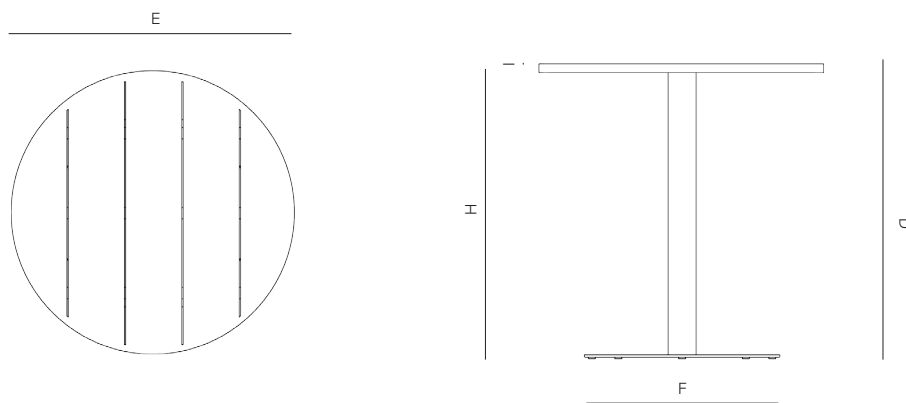

MEASURES INCH CM	SEAT UP TO	DIAGONAL CLEAR- ANCE	OVERALL FURNITURE WEIGHT LBS KGS	TOTAL PIECES IN A BOX	BOXED WEIGHT LBS KGS	BOXED WIDTH	BOXED DEPTH	BOXED HEIGHT	CBM
DESCRIPTION	M								
RECTANGULAR DINING TABLE SKU# 836202	49 124.6	67 30	1 1	75 35	83 210.82	43 109.22	31.25 79.38	1.83 1.83	
SQUARE DINING TABLE SKU# 836302	49 124.6	55 25	1 1	59 27	41.25 104.78	41.25 104.78	29.50 74.93	0.82 0.82	
ROUND DINING TABLE SKU# 836102	55.5 141	55 25	1 1	58 27	50.75 128.91	50.75 128.91	31.25 79.38	1.32 1.32	
RECTANGULAR COFFEE TABLE SKU# 835104	35 89.2	45.09 20.49	1 1	496 22.49	58.25 147.96	34.25 87	13 22.02	0.43 0.43	
SQUARE SIDE TABLE-ALUM SKU# 834101	29.25 74	15.4 7	1 1	18.5 8.4	25.25 64.14	25.25 64.14	17.75 45.09	0.19 0.19	
SQUARE SIDE TABLE-WITH WOOD SKU# 834102	29.25 74	15.4 7	1 1	18.5 8.4	25.25 64.14	25.25 64.14	17.75 45.09	0.19 0.19	
ROUND SIDE TABLE-ALUM SKU# 834201	29.25 74	15.4 7	1 1	18.5 8.4	25.25 64.14	25.25 64.14	17.75 45.09	0.19 0.19	
ROUND SIDE TABLE-WITH WOOD SKU# 834202	29.25 74	15.4 7	1 1	18.5 8.4	25.25 64.14	25.25 64.14	17.75 45.09	0.19 0.19	
SQUARE BAR TABLE-ALUM SKU# 837201	42 106.7	67 30	1 1	75 35	24.75 62.9	24.75 62.9	39 99	0.39 0.39	
SQUARE BAR TABLE-WITH WOOD SKU# 837211	42 106.7	67 30	1 1	75 35	24.75 62.9	24.75 62.9	39 99	0.39 0.39	
ROUND BAR TABLE ROUND BASE-ALUM SKU# 837301	42 106.7	67 30	1 1	75 35	24.75 62.9	24.75 62.9	39 99	0.39 0.39	
ROUND BAR TABLE-WITH WOOD SKU# 837311	42 106.7	67 30	1 1	75 35	24.75 62.9	24.75 62.9	39 99	0.39 0.39	
SQUARE CAFE TABLE-ALUM SKU# 836301	49 124.6	67 30	1 1	75 35	43 109.22	43 109.22	31.25 79.38	0.95 0.95	
SQUARE CAFE TABLE-WITH WOOD SKU# 836311	49 124.6	67 30	1 1	75 35	43 109.22	43 109.22	31.25 79.38	0.95 0.95	
ROUND CAFE TABLE-ALUM SKU# 836101	49 124.6	67 30	1 1	75 35	43 109.22	43 109.22	31.25 79.38	0.95 0.95	
ROUND CAFE TABLE-WITH WOOD SKU# 836111	49 124.6	67 30	1 1	75 35	43 109.22	43 109.22	31.25 79.38	0.95 0.95