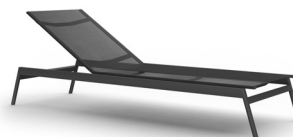

GREENWICH

by Mario Ruiz

837311

RD BAR TABLE WITH WOOD

SPECIFICATIONS

Width:	40"	102 cm
Depth:	40"	102 cm
Height:	42"	107 cm

MATERIALS

Frame: Powder coated aluminum.

COMPLETE COLLECTION

Sofa

Luxe lounge chair

Lounge chair cocktail

Arm dining chair

Side dining chair

Batyline stackable wood arm dining chair

Batyline stackable wood side dining chair

Arm bar stool

Bar stool

Batyline arm pool chaise

Batyline pool chaise

Batyline arm pool chaise with wheels

Batyline pool chaise with wheels

Arm beach chaise

Beach chaise