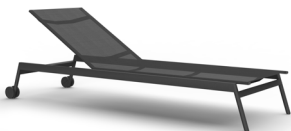

GREENWICH

by Mario Ruiz

837311

RD BAR TABLE WITH WOOD

SPECIFICATIONS

Width:	40"	102 cm
Depth:	40"	102 cm
Height:	42"	107 cm

MATERIALS

Frame: Powder coated aluminum.

COMPLETE COLLECTION

Sofa

Luxe lounge chair

Lounge chair cocktail

Arm dining chair

Side dining chair

Batyline stackable wood arm dining chair

Batyline stackable wood side dining chair

Arm bar stool

Bar stool

Batyline arm pool chaise

Batyline pool chaise

Batyline arm pool chaise with wheels

Batyline pool chaise with wheels

Arm beach chaise

Beach chaise

COMPLETE COLLECTION

Rectangular dining table

Square dining table

Round dining table

Rectangular coffee table

RD side table aluminium top

RD side table teak top

SQ side table aluminium top