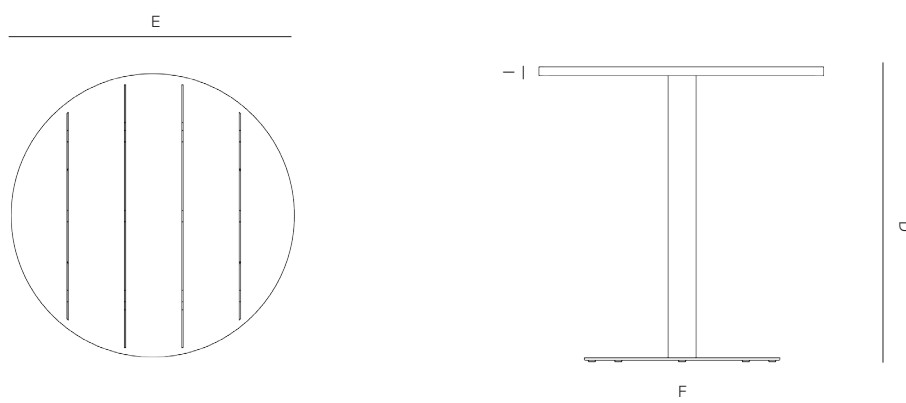

## SPECIFICATIONS

Width:	40"	102 cm
Depth:	40"	102 cm
Height:	42"	107 cm

# DANA O

[danaoliving.com](http://danaoliving.com)

MEASURES INCH CM	OVERALL LENGTH	OVERALL WIDTH	OVERALL HEIGHT	DIAMETER	SIZE OF BASE	TABLE TOP THICKNESS	APRON TO FLOOR CLEARANCE	SPACE BETWEEN LEGS AT HEAD	SPACE BETWEEN LEGS AT SIDE
DESCRIPTION	A	C	D	E	F	I	J	K	L
RECTANGULAR DINING TABLE	80	40	28 1/4	-	80	1.75	26.5	76.5	36.5
SKU# 836202	203.2	101.6	71.8	-	203.2	4.5	67.3	194.2	92.6
SQUARE DINING TABLE	40	40	28 1/4	-	40	1.75	26.5	36.5	36.5
SKU# 836302	101.6	101.6	72.1	-	101.6	4.5	67.3	92.6	92.6
ROUND DINING TABLE	-	-	28 1/4	47 3/4	47.75	1.75	26.5	30.5	30.5
SKU# 836102	-	-	71.8	121.3	121.3	4.5	67.3	77.5	77.5
RECTANGULAR COFFEE TABLE	57 1/4	33	12	-	57.25	1	11	35	45.1
SKU# 835104	145.3	83.8	30.5	-	145.3	2.8	27.7	89.2	20.5
SQUARE SIDE TABLE-ALUM	24	24	16 1/2	-	17	1	15.5	-	-
SKU# 834101	61	61	41.9	-	43.2	2.8	39.1	-	-
SQUARE SIDE TABLE-WITH WOOD	24	24	16 1/2	-	17	1.5	15.5	-	-
SKU# 834102	61	61	41.9	-	43.2	3.2	39.1	-	-
ROUND SIDE TABLE-ALUM	-	-	16 1/2	24	17	1	15.5	-	-
SKU# 834201	-	-	41.9	61	43.2	2.8	39.1	-	-
ROUND SIDE TABLE-WITH WOOD	-	-	16 1/2	24	17	1.5	15.5	-	-
SKU# 834202	-	-	41.9	61	43.2	3.2	39.1	-	-
SQUARE BAR TABLE-ALUM	40	40	42	-	17	1	35	-	-
SKU# 837201	102	102	107	-	43.2	2.8	88.6	-	-
SQUARE BAR TABLE-WITH WOOD	21 3/4	21 3/4	42	-	17	1.5	35	-	-
SKU# 837211	55	55	107	-	43.2	3.2	88.6	-	-
ROUND BAR TABLE ROUND BASE-ALUM	-	-	42	40	17	1	35	-	-
SKU# 837301	-	-	107	102	43.2	2.8	88.6	-	-
ROUND BAR TABLE-WITH WOOD	-	-	42	40	17	1.5	35	-	-
SKU# 837311	-	-	107	102	43.2	3.2	88.6	-	-
SQUARE CAFE TABLE-ALUM	40	40	28 1/4	-	27.5	1.5	27	-	-
SKU# 836301	101.6	101.6	71.48	-	69.9	3.2	68.6	-	-
SQUARE CAFE TABLE-WITH WOOD	40	40	28 1/4	-	27.5	1.5	27	-	-
SKU# 836311	101.6	101.6	71.48	-	69.9	3.2	68.6	-	-
ROUND CAFE TABLE-ALUM	-	-	28 1/4	40	27.5	1.5	27	-	-
SKU# 836101	-	-	71.8	101.6	69.9	3.2	68.6	-	-
ROUND CAFE TABLE-WITH WOOD	-	-	28 1/4	40	27.5	1.5	27	-	-
SKU# 836111	-	-	71.8	101.6	69.9	3.2	68.6	-	-