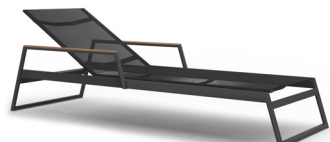

COMPLETE COLLECTION

Sofa

Luxe lounge chair

Lounge chair cocktail

Arm dining chair

Side dining chair

Batyline stackable wood arm dining chair

Batyline stackable wood side dining chair

Arm bar stool

Bar stool

Batyline arm pool chaise

Batyline pool chaise

Batyline arm pool chaise with wheels

Batyline pool chaise with wheels

Arm beach chaise

Beach chaise

COMPLETE COLLECTION

Rectangular dining table

Square dining table

Round dining table

Rectangular coffee table

RD side table aluminium top

RD side table teak top

SQ side table aluminium top

SQ side table teak top

40" RD Bar table aluminium top

40" RD Bar table aluminium top

40" SQ Bar table aluminium top

40" SQ Bar table aluminium top

RD Café table aluminium top

RD Café table teak top

SQ Café table aluminium top