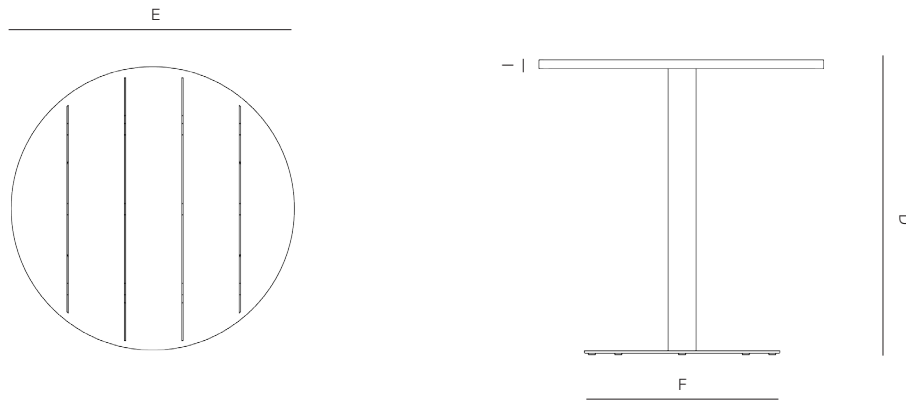

## SPECIFICATIONS

Width:	40"	102 cm
Depth:	40"	102 cm
Height:	42"	107 cm

# DANA O

[danaoliving.com](http://danaoliving.com)

MEASURES INCH CM	OVERALL LENGTH	OVERALL WIDTH	OVERALL HEIGHT	DIAMETER	SIZE OF BASE	TABLE TOP THICKNESS	APRON TO FLOOR CLEARANCE	SPACE BETWEEN LEGS AT HEAD	SPACE BETWEEN LEGS AT SIDE
DESCRIPTION	A	C	D	E	F	I	J	K	L
RECTANGULAR DINING TABLE	80	40	28 1/4	-	80	1.75	26.5	76.5	36.5
SKU# 836202	203.2	101.6	71.8	-	203.2	4.5	67.3	194.2	92.6
SQUARE DINING TABLE	40	40	28 1/4	-	40	1.75	26.5	36.5	36.5
SKU# 836302	101.6	101.6	72.1	-	101.6	4.5	67.3	92.6	92.6
ROUND DINING TABLE	-	-	28 1/4	47 3/4	47.75	1.75	26.5	30.5	30.5
SKU# 836102	-	-	71.8	121.3	121.3	4.5	67.3	77.5	77.5
RECTANGULAR COFFEE TABLE	57 1/4	33	12	-	57.25	1	11	35	45.1
SKU# 835104	145.3	83.8	30.5	-	145.3	2.8	27.7	89.2	20.5
SQUARE SIDE TABLE-ALUM	24	24	16 1/2	-	17	1	15.5	-	-
SKU# 834101	61	61	41.9	-	43.2	2.8	39.1	-	-
SQUARE SIDE TABLE-WITH WOOD	24	24	16 1/2	-	17	1.5	15.5	-	-
SKU# 834102	61	61	41.9	-	43.2	3.2	39.1	-	-
ROUND SIDE TABLE-ALUM	-	-	16 1/2	24	17	1	15.5	-	-
SKU# 834201	-	-	41.9	61	43.2	2.8	39.1	-	-
ROUND SIDE TABLE-WITH WOOD	-	-	16 1/2	24	17	1.5	15.5	-	-
SKU# 834202	-	-	41.9	61	43.2	3.2	39.1	-	-
SQUARE BAR TABLE-ALUM	40	40	42	-	17	1	35	-	-
SKU# 837201	102	102	107	-	43.2	2.8	88.6	-	-
SQUARE BAR TABLE-WITH WOOD	21 3/4	21 3/4	42	-	17	1.5	35	-	-
SKU# 837211	55	55	107	-	43.2	3.2	88.6	-	-
ROUND BAR TABLE ROUND BASE-ALUM	-	-	42	40	17	1	35	-	-
SKU# 837301	-	-	107	102	43.2	2.8	88.6	-	-
ROUND BAR TABLE-WITH WOOD	-	-	42	40	17	1.5	35	-	-
SKU# 837311	-	-	107	102	43.2	3.2	88.6	-	-
SQUARE CAFE TABLE-ALUM	40	40	28 1/4	-	27.5	1.5	27	-	-
SKU# 836301	101.6	101.6	71.48	-	69.9	3.2	68.6	-	-
SQUARE CAFE TABLE-WITH WOOD	40	40	28 1/4	-	27.5	1.5	27	-	-
SKU# 836311	101.6	101.6	71.48	-	69.9	3.2	68.6	-	-
ROUND CAFE TABLE-ALUM	-	-	28 1/4	40	27.5	1.5	27	-	-
SKU# 836101	-	-	71.8	101.6	69.9	3.2	68.6	-	-
ROUND CAFE TABLE-WITH WOOD	-	-	28 1/4	40	27.5	1.5	27	-	-
SKU# 836111	-	-	71.8	101.6	69.9	3.2	68.6	-	-