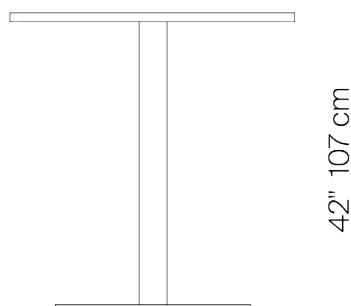

## SPECIFICATIONS

Width:	40"	102 cm
Depth:	40"	102 cm
Height:	42"	107 cm

# DANA O

[danaoliving.com](http://danaoliving.com)

MEASURES INCH CM	OVERALL LENGTH	OVERALL WIDTH	OVERALL HEIGHT	DIAMETER	SIZE OF BASE	TABLE TOP THICKNESS	APRON TO FLOOR CLEARANCE	SPACE BETWEEN LEGS AT HEAD	SPACE BETWEEN LEGS AT SIDE
DESCRIPTION	A	C	D	E	F	I	J	K	L
RECTANGULAR DINING TABLE	80	40	28 1/4	-	80	1.75	26.5	76.5	36.5
SKU# 836202	203.2	101.6	71.8	-	203.2	4.5	67.3	194.2	92.6
SQUARE DINING TABLE	40	40	28 1/4	-	40	1.75	26.5	36.5	36.5
SKU# 836302	101.6	101.6	72.1	-	101.6	4.5	67.3	92.6	92.6
ROUND DINING TABLE	-	-	28 1/4	47 3/4	47.75	1.75	26.5	30.5	30.5
SKU# 836102	-	-	71.8	121.3	121.3	4.5	67.3	77.5	77.5
RECTANGULAR COFFEE TABLE	57 1/4	33	12	-	57.25	1	11	35	45.1
SKU# 835104	145.3	83.8	30.5	-	145.3	2.8	27.7	89.2	20.5
SQUARE SIDE TABLE-ALUM	24	24	16 1/2	-	17	1	15.5	-	-
SKU# 834101	61	61	41.9	-	43.2	2.8	39.1	-	-
SQUARE SIDE TABLE-WITH WOOD	24	24	16 1/2	-	17	1.5	15.5	-	-
SKU# 834102	61	61	41.9	-	43.2	3.2	39.1	-	-
ROUND SIDE TABLE-ALUM	-	-	16 1/2	24	17	1	15.5	-	-
SKU# 834201	-	-	41.9	61	43.2	2.8	39.1	-	-
ROUND SIDE TABLE-WITH WOOD	-	-	16 1/2	24	17	1.5	15.5	-	-
SKU# 834202	-	-	41.9	61	43.2	3.2	39.1	-	-
SQUARE BAR TABLE-ALUM	40	40	42	-	17	1	35	-	-
SKU# 837201	102	102	107	-	43.2	2.8	88.6	-	-
SQUARE BAR TABLE-WITH WOOD	21 3/4	21 3/4	42	-	17	1.5	35	-	-
SKU# 837211	55	55	107	-	43.2	3.2	88.6	-	-
ROUND BAR TABLE ROUND BASE-ALUM	-	-	42	40	17	1	35	-	-
SKU# 837301	-	-	107	102	43.2	2.8	88.6	-	-
ROUND BAR TABLE-WITH WOOD	-	-	42	40	17	1.5	35	-	-
SKU# 837311	-	-	107	102	43.2	3.2	88.6	-	-
SQUARE CAFE TABLE-ALUM	40	40	28 1/4	-	27.5	1.5	27	-	-
SKU# 836301	101.6	101.6	71.48	-	69.9	3.2	68.6	-	-
SQUARE CAFE TABLE-WITH WOOD	40	40	28 1/4	-	27.5	1.5	27	-	-
SKU# 836311	101.6	101.6	71.48	-	69.9	3.2	68.6	-	-
ROUND CAFE TABLE-ALUM	-	-	28 1/4	40	27.5	1.5	27	-	-
SKU# 836101	-	-	71.8	101.6	69.9	3.2	68.6	-	-
ROUND CAFE TABLE-WITH WOOD	-	-	28 1/4	40	27.5	1.5	27	-	-
SKU# 836111	-	-	71.8	101.6	69.9	3.2	68.6	-	-