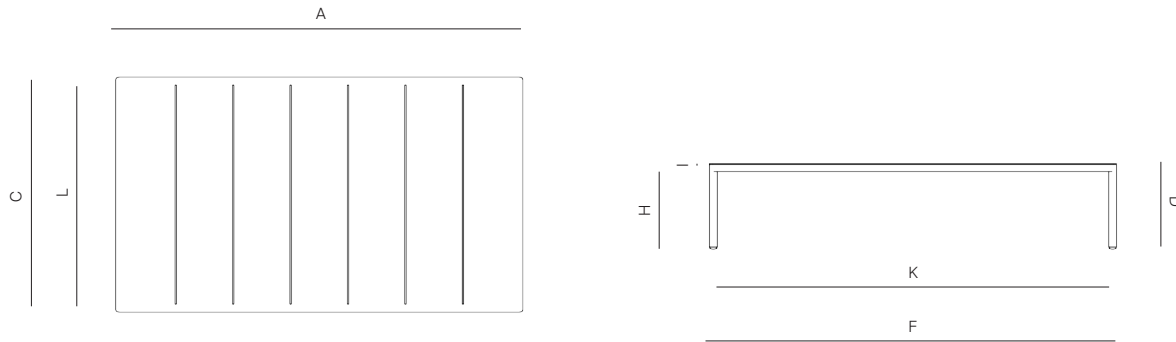

RECTANGULAR COFFEE TABLE

835104

MEASURES INCH CM	OVERALL LENGTH	OVERALL WIDTH	OVERALL HEIGHT	DIAMETER	SIZE OF BASE	TABLE TOP THICKNESS	APRON TO FLOOR CLEARANCE	SPACE BETWEEN LEGS AT HEAD	SPACE BETWEEN LEGS AT SIDE
DESCRIPTION	A	C	D	E	F	I	J	K	L
RECTANGULAR DINING TABLE	80	40	28 1/4	-	80	1.75	26.5	76.5	36.5
SKU# 836202	203.2	101.6	71.8	-	203.2	4.5	67.3	194.2	92.6
SQUARE DINING TABLE	40	40	28 1/4	-	40	1.75	26.5	36.5	36.5
SKU# 836302	101.6	101.6	72.1	-	101.6	4.5	67.3	92.6	92.6
ROUND DINING TABLE	-	-	28 1/4	47 3/4	47.75	1.75	26.5	30.5	30.5
SKU# 836102	-	-	71.8	121.3	121.3	4.5	67.3	77.5	77.5
RECTANGULAR COFFEE TABLE	57 1/4	33	12	-	57.25	1	11	35	45.1
SKU# 835104	145.3	83.8	30.5	-	145.3	2.8	27.7	89.2	20.5
SQUARE SIDE TABLE-ALUM	24	24	16 1/2	-	17	1	15.5	-	-
SKU# 834101	61	61	41.9	-	43.2	2.8	39.1	-	-
SQUARE SIDE TABLE-WITH WOOD	24	24	16 1/2	-	17	1.5	15.5	-	-
SKU# 834102	61	61	41.9	-	43.2	3.2	39.1	-	-
ROUND SIDE TABLE-ALUM	-	-	16 1/2	24	17	1	15.5	-	-
SKU# 834201	-	-	41.9	61	43.2	2.8	39.1	-	-
ROUND SIDE TABLE-WITH WOOD	-	-	16 1/2	24	17	1.5	15.5	-	-
SKU# 834202	-	-	41.9	61	43.2	3.2	39.1	-	-
SQUARE BAR TABLE-ALUM	40	40	42	-	17	1	35	-	-
SKU# 837201	102	102	107	-	43.2	2.8	88.6	-	-
SQUARE BAR TABLE-WITH WOOD	21 3/4	21 3/4	42	-	17	1.5	35	-	-
SKU# 837211	55	55	107	-	43.2	3.2	88.6	-	-
ROUND BAR TABLE ROUND BASE-ALUM	-	-	42	40	17	1	35	-	-
SKU# 837301	-	-	107	102	43.2	2.8	88.6	-	-
ROUND BAR TABLE-WITH WOOD	-	-	42	40	17	1.5	35	-	-
SKU# 837311	-	-	107	102	43.2	3.2	88.6	-	-
SQUARE CAFE TABLE-ALUM	40	40	28 1/4	-	27.5	1.5	27	-	-
SKU# 836301	101.6	101.6	71.48	-	69.9	3.2	68.6	-	-
SQUARE CAFE TABLE-WITH WOOD	40	40	28 1/4	-	27.5	1.5	27	-	-
SKU# 836311	101.6	101.6	71.48	-	69.9	3.2	68.6	-	-
ROUND CAFE TABLE-ALUM	-	-	28 1/4	40	27.5	1.5	27	-	-
SKU# 836101	-	-	71.8	101.6	69.9	3.2	68.6	-	-
ROUND CAFE TABLE-WITH WOOD	-	-	28 1/4	40	27.5	1.5	27	-	-
SKU# 836111	-	-	71.8	101.6	69.9	3.2	68.6	-	-