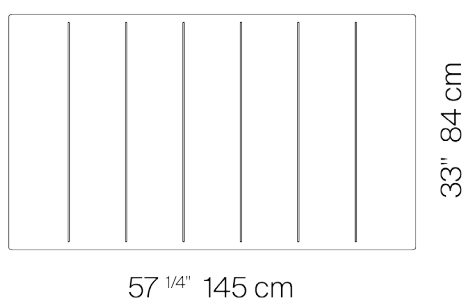

## SPECIFICATIONS

Width: 57 1/4" 145 cm  
Depth: 33" 84 cm  
Height: 10 1/2" 27 cm