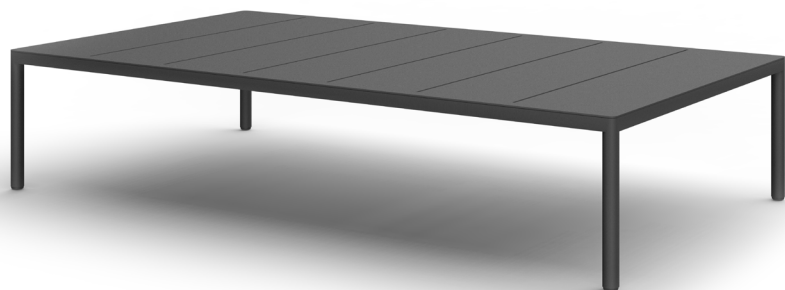

# GREENWICH

by Mario Ruiz

RECTANGULAR COFFEE TABLE

835104

## SPECIFICATIONS

Width: 57 1/4" 145 cm  
Depth: 33" 84 cm  
Height: 10 1/2" 27 cm

## MATERIALS

Frame: Powder coated aluminum.  
Accents: Premium grade teak wood.  
Furniture Cover Available.