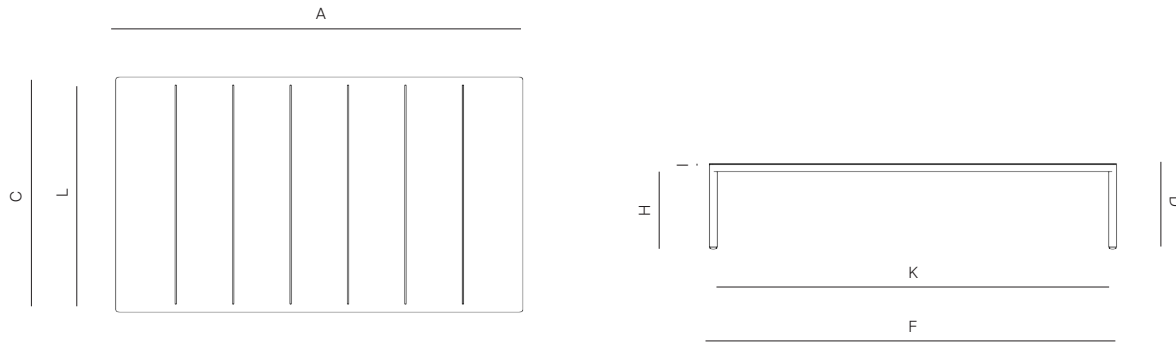

RECTANGULAR COFFEE TABLE

835104

MEASURES INCH CM	SEAT UP TO	DIAGONAL CLEAR- ANCE	OVERALL FURNITURE WEIGHT LBS KGS	TOTAL PIECES IN A BOX	BOXED WEIGHT LBS KGS	BOXED WIDTH	BOXED DEPTH	BOXED HEIGHT	CBM
DESCRIPTION	M								
RECTANGULAR DINING TABLE SKU# 836202	49 124.6	67 30	1 1	75 35	83 210.82	43 109.22	31.25 79.38	1.83 1.83	
SQUARE DINING TABLE SKU# 836302	49 124.6	55 25	1 1	59 27	41.25 104.78	41.25 104.78	29.50 74.93	0.82 0.82	
ROUND DINING TABLE SKU# 836102	55.5 141	55 25	1 1	58 27	50.75 128.91	50.75 128.91	31.25 79.38	1.32 1.32	
RECTANGULAR COFFEE TABLE SKU# 835104	35 89.2	45.09 20.49	1 1	496 22.49	58.25 147.96	34.25 87	13 22.02	0.43 0.43	
SQUARE SIDE TABLE-ALUM SKU# 834101	29.25 74	15.4 7	1 1	18.5 8.4	25.25 64.14	25.25 64.14	17.75 45.09	0.19 0.19	
SQUARE SIDE TABLE-WITH WOOD SKU# 834102	29.25 74	15.4 7	1 1	18.5 8.4	25.25 64.14	25.25 64.14	17.75 45.09	0.19 0.19	
ROUND SIDE TABLE-ALUM SKU# 834201	29.25 74	15.4 7	1 1	18.5 8.4	25.25 64.14	25.25 64.14	17.75 45.09	0.19 0.19	
ROUND SIDE TABLE-WITH WOOD SKU# 834202	29.25 74	15.4 7	1 1	18.5 8.4	25.25 64.14	25.25 64.14	17.75 45.09	0.19 0.19	
SQUARE BAR TABLE-ALUM SKU# 837201	42 106.7	67 30	1 1	75 35	24.75 62.9	24.75 62.9	39 99	0.39 0.39	
SQUARE BAR TABLE-WITH WOOD SKU# 837211	42 106.7	67 30	1 1	75 35	24.75 62.9	24.75 62.9	39 99	0.39 0.39	
ROUND BAR TABLE ROUND BASE-ALUM SKU# 837301	42 106.7	67 30	1 1	75 35	24.75 62.9	24.75 62.9	39 99	0.39 0.39	
ROUND BAR TABLE-WITH WOOD SKU# 837311	42 106.7	67 30	1 1	75 35	24.75 62.9	24.75 62.9	39 99	0.39 0.39	
SQUARE CAFE TABLE-ALUM SKU# 836301	49 124.6	67 30	1 1	75 35	43 109.22	43 109.22	31.25 79.38	0.95 0.95	
SQUARE CAFE TABLE-WITH WOOD SKU# 836311	49 124.6	67 30	1 1	75 35	43 109.22	43 109.22	31.25 79.38	0.95 0.95	
ROUND CAFE TABLE-ALUM SKU# 836101	49 124.6	67 30	1 1	75 35	43 109.22	43 109.22	31.25 79.38	0.95 0.95	
ROUND CAFE TABLE-WITH WOOD SKU# 836111	49 124.6	67 30	1 1	75 35	43 109.22	43 109.22	31.25 79.38	0.95 0.95