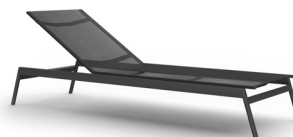

MEASURES INCH CM	# OF BACK CUSHIONS	COM BACK CUSHIONS YARDS METERS	# OF SEAT CUSHIONS	COM SEAT CUSHIONS YARDS METERS	DIAGONAL CLEARANCE	FURNITURE WEIGHT LBS KGS	TOTAL PIECES IN A BOX	BOXED WEIGHT LBS KGS	BOXED WIDTH	BOXED DEPTH	BOXED HEIGHT	CBM
DESCRIPTION	M											
DINING SIDE CHAIR SKU# 832201	-	-	-	-	40 101.5	11 5	1	15 73	23.25 59.06	29.40 74.68	39.75 100.97	0.45 0.45
ARM DINING CHAIR SKU# 832101	-	-	-	-	40 101.5	16 7	1	20 9	25.25 64.14	23.75 60.33	37 93.98	0.36 0.36
BAR STOOL SKU# 838201	-	-	-	-	50 127.2	18 8	1	22 9	22.50 57.15	24 60.96	49.25 125.10	0.44 0.44
ARM BAR STOOL SKU# 838441	-	-	-	-	50 127.2	20 9	1	25 11	25.25 64.14	24 60.96	49.25 125.10	0.49 0.49
LUXE LOUNGE CHAIR SKU# 832302	1	2	1	3	38 96.4	35 16	1	39 18	28.25 71.76	30 76.20	26 66.04	0.36 0.36
3 SEAT SOFA SKU# 832502	3	6	3	9	40 1/4 102.3	114 52	1	120 54	97 246.38	34.75 88.27	27.75 70.49	1.53 1.53
LOUNGE CHAIR COCKTAIL SKU# 832303	-	-	-	-	41 1/2 105.7	18 8.3	1	22 10	26.00 66.04	35.50 90.17	37.75 95.89	0.39 0.570
STACKABLE BATYLINE WOOD SIDE CHAIR SKU# 832203	-	-	-	-	41 104	13.20 6	1	18 8	24.25 61.60	26 66.04	36.50 92.71	0.38 0.38
STACKABLE BATYLINE WOOD ARM CHAIR SKU# 832103	-	-	-	-	41 103.8	15.40 7	1	20 9	27.25 69.22	26 66.04	36.50 92.71	0.42 0.42

COMPLETE COLLECTION

Sofa

Luxe lounge chair

Lounge chair cocktail

Arm dining chair

Side dining chair

Batyline stackable wood arm dining chair

Batyline stackable wood side dining chair

Arm bar stool

Bar stool

Batyline arm pool chaise

Batyline pool chaise

Batyline arm pool chaise with wheels

Batyline pool chaise with wheels

Arm beach chaise

Beach chaise

COMPLETE COLLECTION

Rectangular dining table

Square dining table

Round dining table

Rectangular coffee table

RD side table aluminium top

RD side table teak top

SQ side table aluminium top