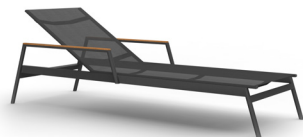

MEASURES INCH CM	# OF BACK CUSHIONS	COM BACK CUSHIONS YARDS METERS	# OF SEAT CUSHIONS	COM SEAT CUSHIONS YARDS METERS	DIAGONAL CLEARANCE	FURNITURE WEIGHT LBS KGS	TOTAL PIECES IN A BOX	BOXED WEIGHT LBS KGS	BOXED WIDTH	BOXED DEPTH	BOXED HEIGHT	CBM
DESCRIPTION	M											
DINING SIDE CHAIR SKU# 832201	-	-	-	-	40 101.5	11 5	1	15 73	23.25 59.06	29.40 74.68	39.75 100.97	0.45 0.45
ARM DINING CHAIR SKU# 832101	-	-	-	-	40 101.5	16 7	1	20 9	25.25 64.14	23.75 60.33	37 93.98	0.36 0.36
BAR STOOL SKU# 838201	-	-	-	-	50 127.2	18 8	1	22 9	22.50 57.15	24 60.96	49.25 125.10	0.44 0.44
ARM BAR STOOL SKU# 838441	-	-	-	-	50 127.2	20 9	1	25 11	25.25 64.14	24 60.96	49.25 125.10	0.49 0.49
LUXE LOUNGE CHAIR SKU# 832302	1	2	1	3	38 96.4	35 16	1	39 18	28.25 71.76	30 76.20	26 66.04	0.36 0.36
3 SEAT SOFA SKU# 832502	3	6	3	9	40 1/4 102.3	114 52	1	120 54	97 246.38	34.75 88.27	27.75 70.49	1.53 1.53
LOUNGE CHAIR COCKTAIL SKU# 832303	-	-	-	-	41 1/2 105.7	18 8.3	1	22 10	26.00 66.04	35.50 90.17	37.75 95.89	0.39 0.570
STACKABLE BATYLINE WOOD SIDE CHAIR SKU# 832203	-	-	-	-	41 104	13.20 6	1	18 8	24.25 61.60	26 66.04	36.50 92.71	0.38 0.38
STACKABLE BATYLINE WOOD ARM CHAIR SKU# 832103	-	-	-	-	41 103.8	15.40 7	1	20 9	27.25 69.22	26 66.04	36.50 92.71	0.42 0.42

COMPLETE COLLECTION

Sofa

Luxe lounge chair

Lounge chair cocktail

Arm dining chair

Side dining chair

Batyline stackable wood arm dining chair

Batyline stackable wood side dining chair

Arm bar stool

Bar stool

Batyline arm pool chaise

Batyline pool chaise

Batyline arm pool chaise with wheels

Batyline pool chaise with wheels

Arm beach chaise

Beach chaise

COMPLETE COLLECTION

Rectangular dining table

Square dining table

Round dining table

Rectangular coffee table

RD side table aluminium top

RD side table teak top

SQ side table aluminium top