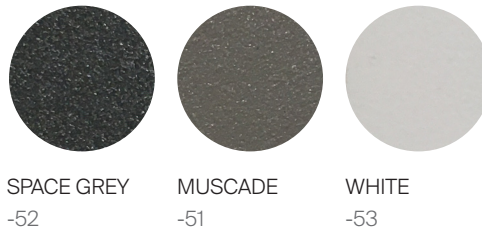

GREENWICH

by Mario Ruiz

LUXE LOUNGE CHAIR

832302

SPECIFICATIONS

Width: 27" 69 cm
Depth: 28 3/4" 73 cm
Height: 29" 74 cm
Seat height: 16 1/2" 42 cm

COM: 13.5 yds
*COM based on 54" wide no repeat fabric.

MATERIALS

FINISHES

ALUMINUM

NATURAL
-20

TEAK

DANAO

danaoliving.com

MEASURES INCH CM	OVERALL WIDTH	OVERALL DEPTH	OVERALL HEIGHT WITH CUSHIONS	OVERALL FRAME HEIGHT	ARM HEIGHT	ARM WIDTH	FOOT HEIGHT	SEAT HEIGHT WITH CUSHIONS	FRAME SEAT HEIGHT	INSIDE SEAT WIDTH	INSIDE SEAT DEPTH
DESCRIPTION	A	B	C	D	F	G	H	I	J	K	L
DINING SIDE CHAIR SKU# 832201	19 1/2 49.8	21 1/4 53.7	34 86.1	34 86.1	- -	- -	16 1/2 42.2	17 3/4 45	17 3/4 45	17 43.2	19 48.5
ARM DINING CHAIR SKU# 832101	22 1/4 56.4	21 1/4 53.7	34 86.1	34 86.1	25 1/2 64.5	1 2.8	16 1/2 42.2	17 3/4 45	17 3/4 45	17 43.2	19 48.5
BAR STOOL SKU# 838201	19 1/2 49.8	21 53.1	46 117	46 117	- -	- -	29 73.4	30 76.2	30 76.2	19 1/2 49.8	18 45.7
ARM BAR STOOL SKU# 838441	22 1/4 56.4	21 53.1	46 117	46 117	37 1/2 95.4	1 2.8	29 73.4	30 76.2	30 76.2	19 1/2 49.8	18 45.7
LUXE LOUNGE CHAIR SKU# 832302	27 68.6	28 3/4 73	29 73.5	24 3/4 63	24 3/4 63	1 2.8	8 1/2 21.4	16 1/2 42	10 1/4 26.2	24 3/4 63	27 3/4 70.2
3 SEAT SOFA SKU# 832502	94 238.9	31 3/4 80.6	29 73.7	24 3/4 63	24 3/4 63	1 2.8	8 1/2 21.4	16 1/2 42	10 1/4 26.2	91 3/4 233.3	30 1/2 77.8
LOUNGE CHAIR COCKTAIL SKU# 832303	24 3/4 63	27 1/4 69	31 1/2 80	31 1/2 80	22 55.7	1 2.8	13 3/4 35.2	15 38	15 38	19 1/2 49.8	25 63.5
STACKABLE BATYLINE WOOD SIDE CHAIR SKU# 832203	21 53.4	23 1/2 59.8	33 1/2 84.9	33 1/2 84.9	- -	- -	15 1/2 39.1	17 3/4 45.3	17 3/4 45.3	17 3/4 44.4	22 56.1
STACKABLE BATYLINE WOOD ARM CHAIR SKU# 832103	24 1/4 61.4	23 1/2 59.8	33 1/2 84.9	33 1/2 84.9	25 1/4 64.2	1 1/2 35	15 1/2 39.1	17 3/4 45.3	17 3/4 45.3	17 3/4 44.4	22 55.7
STACKABLE BATYLINE WOOD ARM CHAIR SKU# 832103	24 1/4 61.4	23 1/2 59.8	33 1/2 84.9	33 1/2 84.9	25 1/4 64.2	1 1/2 35	15 1/2 39.1	17 3/4 45.3	17 3/4 45.3	17 3/4 44.4	22 55.7