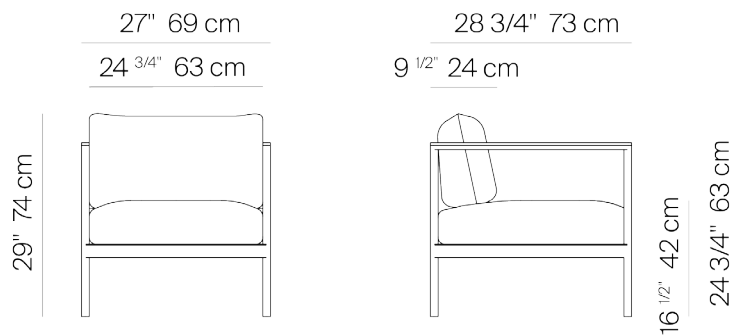

GREENWICH

by Mario Ruiz

LUXE LOUNGE CHAIR

832302

SPECIFICATIONS

Width: 27" 69 cm
Depth: 28 3/4" 73 cm
Height: 29" 74 cm
Seat height: 16 1/2" 42 cm

COM: 13.5 yds
*COM based on 54" wide no repeat fabric.

MATERIALS

FINISHES

ALUMINUM

NATURAL
-20

TEAK

DANAO

danaoliving.com

MEASURES INCH CM	OVERALL WIDTH	OVERALL DEPTH	OVERALL HEIGHT WITH CUSHIONS	OVERALL FRAME HEIGHT	ARM HEIGHT	ARM WIDTH	FOOT HEIGHT	SEAT HEIGHT WITH CUSHIONS	FRAME SEAT HEIGHT	INSIDE SEAT WIDTH	INSIDE SEAT DEPTH
DESCRIPTION	A	B	C	D	F	G	H	I	J	K	L
DINING SIDE CHAIR SKU# 832201	19 1/2 49.8	21 1/4 53.7	34 86.1	34 86.1	- -	- -	16 1/2 42.2	17 3/4 45	17 3/4 45	17 43.2	19 48.5
ARM DINING CHAIR SKU# 832101	22 1/4 56.4	21 1/4 53.7	34 86.1	34 86.1	25 1/2 64.5	1 2.8	16 1/2 42.2	17 3/4 45	17 3/4 45	17 43.2	19 48.5
BAR STOOL SKU# 838201	19 1/2 49.8	21 53.1	46 117	46 117	- -	- -	29 73.4	30 76.2	30 76.2	19 1/2 49.8	18 45.7
ARM BAR STOOL SKU# 838441	22 1/4 56.4	21 53.1	46 117	46 117	37 1/2 95.4	1 2.8	29 73.4	30 76.2	30 76.2	19 1/2 49.8	18 45.7
LUXE LOUNGE CHAIR SKU# 832302	27 68.6	28 3/4 73	29 73.5	24 3/4 63	24 3/4 63	1 2.8	8 1/2 21.4	16 1/2 42	10 1/4 26.2	24 3/4 63	27 3/4 70.2
3 SEAT SOFA SKU# 832502	94 238.9	31 3/4 80.6	29 73.7	24 3/4 63	24 3/4 63	1 2.8	8 1/2 21.4	16 1/2 42	10 1/4 26.2	91 3/4 233.3	30 1/2 77.8
LOUNGE CHAIR COCKTAIL SKU# 832303	24 3/4 63	27 1/4 69	31 1/2 80	31 1/2 80	22 55.7	1 2.8	13 3/4 35.2	15 38	15 38	19 1/2 49.8	25 63.5
STACKABLE BATYLINE WOOD SIDE CHAIR SKU# 832203	21 53.4	23 1/2 59.8	33 1/2 84.9	33 1/2 84.9	- -	- -	15 1/2 39.1	17 3/4 45.3	17 3/4 45.3	17 3/4 44.4	22 56.1
STACKABLE BATYLINE WOOD ARM CHAIR SKU# 832103	24 1/4 61.4	23 1/2 59.8	33 1/2 84.9	33 1/2 84.9	25 1/4 64.2	1 1/2 35	15 1/2 39.1	17 3/4 45.3	17 3/4 45.3	17 3/4 44.4	22 55.7
STACKABLE BATYLINE WOOD ARM CHAIR SKU# 832103	24 1/4 61.4	23 1/2 59.8	33 1/2 84.9	33 1/2 84.9	25 1/4 64.2	1 1/2 35	15 1/2 39.1	17 3/4 45.3	17 3/4 45.3	17 3/4 44.4	22 55.7