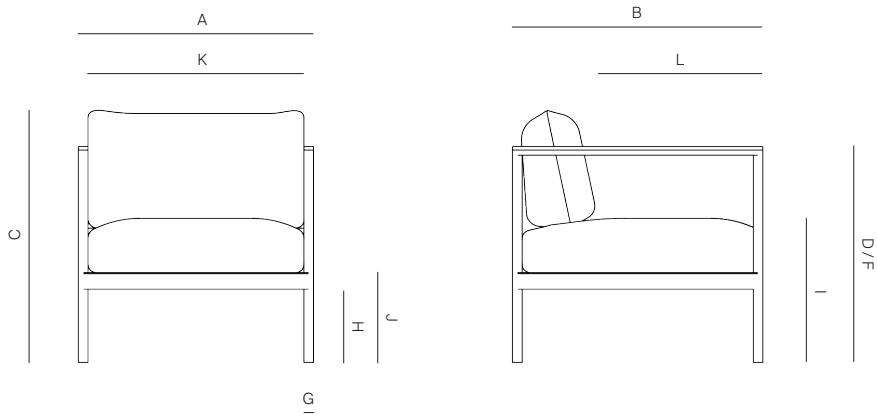

FINISHES

ALUMINUM

NATURAL
-20

TEAK

DANAO

danaoliving.com

MEASURES INCH CM	OVERALL WIDTH	OVERALL DEPTH	OVERALL HEIGHT WITH CUSHIONS	OVERALL FRAME HEIGHT	ARM HEIGHT	ARM WIDTH	FOOT HEIGHT	SEAT HEIGHT WITH CUSHIONS	FRAME SEAT HEIGHT	INSIDE SEAT WIDTH	INSIDE SEAT DEPTH
DESCRIPTION	A	B	C	D	F	G	H	I	J	K	L
DINING SIDE CHAIR SKU# 832201	19 1/2 49.8	21 1/4 53.7	34 86.1	34 86.1	- -	- -	16 1/2 42.2	17 3/4 45	17 3/4 45	17 43.2	19 48.5
ARM DINING CHAIR SKU# 832101	22 1/4 56.4	21 1/4 53.7	34 86.1	34 86.1	25 1/2 64.5	1 2.8	16 1/2 42.2	17 3/4 45	17 3/4 45	17 43.2	19 48.5
BAR STOOL SKU# 838201	19 1/2 49.8	21 53.1	46 117	46 117	- -	- -	29 73.4	30 76.2	30 76.2	19 1/2 49.8	18 45.7
ARM BAR STOOL SKU# 838441	22 1/4 56.4	21 53.1	46 117	46 117	37 1/2 95.4	1 2.8	29 73.4	30 76.2	30 76.2	19 1/2 49.8	18 45.7
LUXE LOUNGE CHAIR SKU# 832302	27 68.6	28 3/4 73	29 73.5	24 3/4 63	24 3/4 63	1 2.8	8 1/2 21.4	16 1/2 42	10 1/4 26.2	24 3/4 63	27 3/4 70.2
3 SEAT SOFA SKU# 832502	94 238.9	31 3/4 80.6	29 73.7	24 3/4 63	24 3/4 63	1 2.8	8 1/2 21.4	16 1/2 42	10 1/4 26.2	91 3/4 233.3	30 1/2 77.8
LOUNGE CHAIR COCKTAIL SKU# 832303	24 3/4 63	27 1/4 69	31 1/2 80	31 1/2 80	22 55.7	1 2.8	13 3/4 35.2	15 38	15 38	19 1/2 49.8	25 63.5
STACKABLE BATYLINE WOOD SIDE CHAIR SKU# 832203	21 53.4	23 1/2 59.8	33 1/2 84.9	33 1/2 84.9	- -	- -	15 1/2 39.1	17 3/4 45.3	17 3/4 45.3	17 3/4 44.4	22 56.1
STACKABLE BATYLINE WOOD ARM CHAIR SKU# 832103	24 1/4 61.4	23 1/2 59.8	33 1/2 84.9	33 1/2 84.9	25 1/4 64.2	1 1/2 35	15 1/2 39.1	17 3/4 45.3	17 3/4 45.3	17 3/4 44.4	22 55.7
STACKABLE BATYLINE WOOD ARM CHAIR SKU# 832103	24 1/4 61.4	23 1/2 59.8	33 1/2 84.9	33 1/2 84.9	25 1/4 64.2	1 1/2 35	15 1/2 39.1	17 3/4 45.3	17 3/4 45.3	17 3/4 44.4	22 55.7