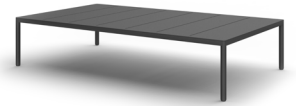

COMPLETE COLLECTION

Sofa

Luxe lounge chair

Lounge chair cocktail

Arm dining chair

Side dining chair

Batyline stackable wood arm dining chair

Batyline stackable wood side dining chair

Arm bar stool

Bar stool

Batyline arm pool chaise

Batyline pool chaise

Batyline arm pool chaise with wheels

Batyline pool chaise with wheels

Arm beach chaise

Beach chaise

COMPLETE COLLECTION

Rectangular dining table

Square dining table

Round dining table

Rectangular coffee table

RD side table aluminium top

RD side table teak top

SQ side table aluminium top

SQ side table teak top

40" RD Bar table aluminium top

40" RD Bar table aluminium top

40" SQ Bar table aluminium top

40" SQ Bar table aluminium top

RD Café table aluminium top

RD Café table teak top

SQ Café table aluminium top