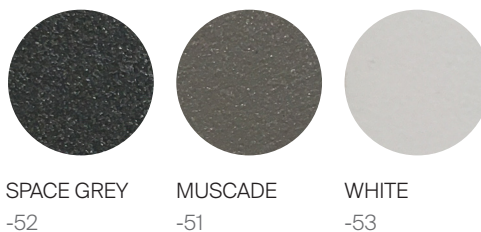

GREENWICH

by Mario Ruiz

LOUNGE CHAIR COCKTAIL

832303

SPECIFICATIONS

Width:	24 3/4"	63 cm
Depth:	27 1/4"	69 cm
Height:	31 1/2"	80 cm
Seat height:	15"	38 cm

MATERIALS

Frame: Powder coated aluminum.
Accents: Premium grade teak wood.
Furniture Cover Available.

FINISHES

ALUMINUM

NATURAL
-20

TEAK

DANAO

danaoliving.com

MEASURES INCH CM	OVERALL WIDTH	OVERALL DEPTH	OVERALL HEIGHT WITH CUSHIONS	OVERALL FRAME HEIGHT	ARM HEIGHT	ARM WIDTH	FOOT HEIGHT	SEAT HEIGHT WITH CUSHIONS	FRAME SEAT HEIGHT	INSIDE SEAT WIDTH	INSIDE SEAT DEPTH
DESCRIPTION	A	B	C	D	F	G	H	I	J	K	L
DINING SIDE CHAIR SKU# 832201	19 1/2 49.8	21 1/4 53.7	34 86.1	34 86.1	- -	- -	16 1/2 42.2	17 3/4 45	17 3/4 45	17 43.2	19 48.5
ARM DINING CHAIR SKU# 832101	22 1/4 56.4	21 1/4 53.7	34 86.1	34 86.1	25 1/2 64.5	1 2.8	16 1/2 42.2	17 3/4 45	17 3/4 45	17 43.2	19 48.5
BAR STOOL SKU# 838201	19 1/2 49.8	21 53.1	46 117	46 117	- -	- -	29 73.4	30 76.2	30 76.2	19 1/2 49.8	18 45.7
ARM BAR STOOL SKU# 838441	22 1/4 56.4	21 53.1	46 117	46 117	37 1/2 95.4	1 2.8	29 73.4	30 76.2	30 76.2	19 1/2 49.8	18 45.7
LUXE LOUNGE CHAIR SKU# 832302	27 68.6	28 3/4 73	29 73.5	24 3/4 63	24 3/4 63	1 2.8	8 1/2 21.4	16 1/2 42	10 1/4 26.2	24 3/4 63	27 3/4 70.2
3 SEAT SOFA SKU# 832502	94 238.9	31 3/4 80.6	29 73.7	24 3/4 63	24 3/4 63	1 2.8	8 1/2 21.4	16 1/2 42	10 1/4 26.2	91 3/4 233.3	30 1/2 77.8
LOUNGE CHAIR COCKTAIL SKU# 832303	24 3/4 63	27 1/4 69	31 1/2 80	31 1/2 80	22 55.7	1 2.8	13 3/4 35.2	15 38	15 38	19 1/2 49.8	25 63.5
STACKABLE BATYLINE WOOD SIDE CHAIR SKU# 832203	21 53.4	23 1/2 59.8	33 1/2 84.9	33 1/2 84.9	- -	- -	15 1/2 39.1	17 3/4 45.3	17 3/4 45.3	17 3/4 44.4	22 56.1
STACKABLE BATYLINE WOOD ARM CHAIR SKU# 832103	24 1/4 61.4	23 1/2 59.8	33 1/2 84.9	33 1/2 84.9	25 1/4 64.2	1 1/2 35	15 1/2 39.1	17 3/4 45.3	17 3/4 45.3	17 3/4 44.4	22 55.7
STACKABLE BATYLINE WOOD ARM CHAIR SKU# 832103	24 1/4 61.4	23 1/2 59.8	33 1/2 84.9	33 1/2 84.9	25 1/4 64.2	1 1/2 35	15 1/2 39.1	17 3/4 45.3	17 3/4 45.3	17 3/4 44.4	22 55.7