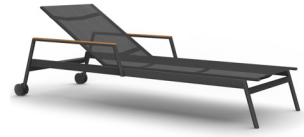

GREENWICH

by Mario Ruiz

LOUNGE CHAIR COCKTAIL

832303

SPECIFICATIONS

Width:	24 3/4"	63 cm
Depth:	27 1/4"	69 cm
Height:	31 1/2"	80 cm
Seat height:	15"	38 cm

MATERIALS

Frame: Powder coated aluminum.
Accents: Premium grade teak wood.
Furniture Cover Available.

COMPLETE COLLECTION

Sofa

Luxe lounge chair

Lounge chair cocktail

Arm dining chair

Side dining chair

Batyline stackable wood arm dining chair

Batyline stackable wood side dining chair

Arm bar stool

Bar stool

Batyline arm pool chaise

Batyline pool chaise

Batyline arm pool chaise with wheels

Batyline pool chaise with wheels

Arm beach chaise

Beach chaise

COMPLETE COLLECTION

Rectangular dining table

Square dining table

Round dining table

Rectangular coffee table

RD side table aluminium top

RD side table teak top

SQ side table aluminium top