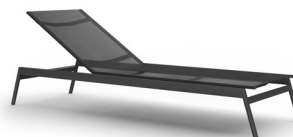

GREENWICH

by Mario Ruiz

LOUNGE CHAIR COCKTAIL

832303

SPECIFICATIONS

Width:	24 3/4"	63 cm
Depth:	27 1/4"	69 cm
Height:	31 1/2"	80 cm
Seat height:	15"	38 cm

MATERIALS

Frame: Powder coated aluminum.
Accents: Premium grade teak wood.
Furniture Cover Available.

MEASURES INCH CM	# OF BACK CUSHIONS	COM BACK CUSHIONS YARDS METERS	# OF SEAT CUSHIONS	COM SEAT CUSHIONS YARDS METERS	DIAGONAL CLEARANCE	FURNITURE WEIGHT LBS KGS	TOTAL PIECES IN A BOX	BOXED WEIGHT LBS KGS	BOXED WIDTH	BOXED DEPTH	BOXED HEIGHT	CBM
DESCRIPTION	M											
DINING SIDE CHAIR SKU# 832201	-	-	-	-	40 101.5	11 5	1	15 73	23.25 59.06	29.40 74.68	39.75 100.97	0.45 0.45
ARM DINING CHAIR SKU# 832101	-	-	-	-	40 101.5	16 7	1	20 9	25.25 64.14	23.75 60.33	37 93.98	0.36 0.36
BAR STOOL SKU# 838201	-	-	-	-	50 127.2	18 8	1	22 9	22.50 57.15	24 60.96	49.25 125.10	0.44 0.44
ARM BAR STOOL SKU# 838441	-	-	-	-	50 127.2	20 9	1	25 11	25.25 64.14	24 60.96	49.25 125.10	0.49 0.49
LUXE LOUNGE CHAIR SKU# 832302	1	2	1	3	38 96.4	35 16	1	39 18	28.25 71.76	30 76.20	26 66.04	0.36 0.36
3 SEAT SOFA SKU# 832502	3	6	3	9	40 1/4 102.3	114 52	1	120 54	97 246.38	34.75 88.27	27.75 70.49	1.53 1.53
LOUNGE CHAIR COCKTAIL SKU# 832303	-	-	-	-	41 1/2 105.7	18 8.3	1	22 10	26.00 66.04	35.50 90.17	37.75 95.89	0.39 0.570
STACKABLE BATYLINE WOOD SIDE CHAIR SKU# 832203	-	-	-	-	41 104	13.20 6	1	18 8	24.25 61.60	26 66.04	36.50 92.71	0.38 0.38
STACKABLE BATYLINE WOOD ARM CHAIR SKU# 832103	-	-	-	-	41 103.8	15.40 7	1	20 9	27.25 69.22	26 66.04	36.50 92.71	0.42 0.42

COMPLETE COLLECTION

Sofa

Luxe lounge chair

Lounge chair cocktail

Arm dining chair

Side dining chair

Batyline stackable wood arm dining chair

Batyline stackable wood side dining chair

Arm bar stool

Bar stool

Batyline arm pool chaise

Batyline pool chaise

Batyline arm pool chaise with wheels

Batyline pool chaise with wheels

Arm beach chaise

Beach chaise