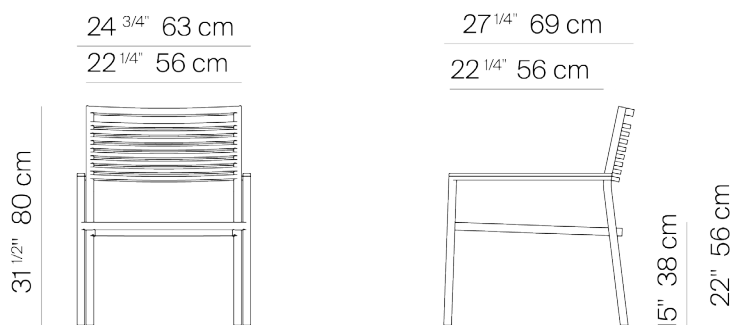

GREENWICH

by Mario Ruiz

LOUNGE CHAIR COCKTAIL

832303

SPECIFICATIONS

Width:	24 3/4"	63 cm
Depth:	27 1/4"	69 cm
Height:	31 1/2"	80 cm
Seat height:	15"	38 cm

MATERIALS

Frame: Powder coated aluminum.
Accents: Premium grade teak wood.
Furniture Cover Available.

FINISHES

ALUMINUM

NATURAL
-20

TEAK

DANAO

danaoliving.com

MEASURES INCH CM	OVERALL WIDTH	OVERALL DEPTH	OVERALL HEIGHT WITH CUSHIONS	OVERALL FRAME HEIGHT	ARM HEIGHT	ARM WIDTH	FOOT HEIGHT	SEAT HEIGHT WITH CUSHIONS	FRAME SEAT HEIGHT	INSIDE SEAT WIDTH	INSIDE SEAT DEPTH
DESCRIPTION	A	B	C	D	F	G	H	I	J	K	L
DINING SIDE CHAIR SKU# 832201	19 1/2 49.8	21 1/4 53.7	34 86.1	34 86.1	- -	- -	16 1/2 42.2	17 3/4 45	17 3/4 45	17 43.2	19 48.5
ARM DINING CHAIR SKU# 832101	22 1/4 56.4	21 1/4 53.7	34 86.1	34 86.1	25 1/2 64.5	1 2.8	16 1/2 42.2	17 3/4 45	17 3/4 45	17 43.2	19 48.5
BAR STOOL SKU# 838201	19 1/2 49.8	21 53.1	46 117	46 117	- -	- -	29 73.4	30 76.2	30 76.2	19 1/2 49.8	18 45.7
ARM BAR STOOL SKU# 838441	22 1/4 56.4	21 53.1	46 117	46 117	37 1/2 95.4	1 2.8	29 73.4	30 76.2	30 76.2	19 1/2 49.8	18 45.7
LUXE LOUNGE CHAIR SKU# 832302	27 68.6	28 3/4 73	29 73.5	24 3/4 63	24 3/4 63	1 2.8	8 1/2 21.4	16 1/2 42	10 1/4 26.2	24 3/4 63	27 3/4 70.2
3 SEAT SOFA SKU# 832502	94 238.9	31 3/4 80.6	29 73.7	24 3/4 63	24 3/4 63	1 2.8	8 1/2 21.4	16 1/2 42	10 1/4 26.2	91 3/4 233.3	30 1/2 77.8
LOUNGE CHAIR COCKTAIL SKU# 832303	24 3/4 63	27 1/4 69	31 1/2 80	31 1/2 80	22 55.7	1 2.8	13 3/4 35.2	15 38	15 38	19 1/2 49.8	25 63.5
STACKABLE BATYLINE WOOD SIDE CHAIR SKU# 832203	21 53.4	23 1/2 59.8	33 1/2 84.9	33 1/2 84.9	- -	- -	15 1/2 39.1	17 3/4 45.3	17 3/4 45.3	17 3/4 44.4	22 56.1
STACKABLE BATYLINE WOOD ARM CHAIR SKU# 832103	24 1/4 61.4	23 1/2 59.8	33 1/2 84.9	33 1/2 84.9	25 1/4 64.2	1 1/2 35	15 1/2 39.1	17 3/4 45.3	17 3/4 45.3	17 3/4 44.4	22 55.7
STACKABLE BATYLINE WOOD ARM CHAIR SKU# 832103	24 1/4 61.4	23 1/2 59.8	33 1/2 84.9	33 1/2 84.9	25 1/4 64.2	1 1/2 35	15 1/2 39.1	17 3/4 45.3	17 3/4 45.3	17 3/4 44.4	22 55.7