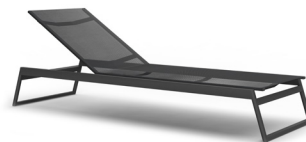

GREENWICH

by Mario Ruiz

LOUNGE CHAIR COCKTAIL

832303

SPECIFICATIONS

Width:	24 3/4"	63 cm
Depth:	27 1/4"	69 cm
Height:	31 1/2"	80 cm
Seat height:	15"	38 cm

MATERIALS

Frame: Powder coated aluminum.
Accents: Premium grade teak wood.
Furniture Cover Available.

COMPLETE COLLECTION

Sofa

Luxe lounge chair

Lounge chair cocktail

Arm dining chair

Side dining chair

Batyline stackable wood arm dining chair

Batyline stackable wood side dining chair

Arm bar stool

Bar stool

Batyline arm pool chaise

Batyline pool chaise

Batyline arm pool chaise with wheels

Batyline pool chaise with wheels

Arm beach chaise

Beach chaise

COMPLETE COLLECTION

Rectangular dining table

Square dining table

Round dining table

Rectangular coffee table

RD side table aluminium top

RD side table teak top

SQ side table aluminium top