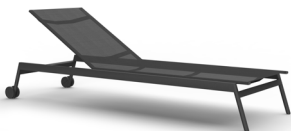

COMPLETE COLLECTION

Sofa

Luxe lounge chair

Lounge chair cocktail

Arm dining chair

Side dining chair

Batyline stackable wood arm dining chair

Batyline stackable wood side dining chair

Arm bar stool

Bar stool

Batyline arm pool chaise

Batyline pool chaise

Batyline arm pool chaise with wheels

Batyline pool chaise with wheels

Arm beach chaise

Beach chaise

COMPLETE COLLECTION

Rectangular dining table

Square dining table

Round dining table

Rectangular coffee table

RD side table aluminium top

RD side table teak top

SQ side table aluminium top

SQ side table teak top

40" RD Bar table aluminium top

40" RD Bar table aluminium top

40" SQ Bar table aluminium top

40" SQ Bar table aluminium top

RD Café table aluminium top

RD Café table teak top

SQ Café table aluminium top