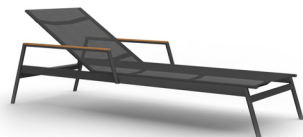

GREENWICH

by Mario Ruiz

LOUNGE CHAIR COCKTAIL

832303

SPECIFICATIONS

Width:	24 3/4"	63 cm
Depth:	27 1/4"	69 cm
Height:	31 1/2"	80 cm
Seat height:	15"	38 cm

MATERIALS

Frame: Powder coated aluminum.
Accents: Premium grade teak wood.
Furniture Cover Available.

MEASURES INCH CM	# OF BACK CUSHIONS	COM BACK CUSHIONS YARDS METERS	# OF SEAT CUSHIONS	COM SEAT CUSHIONS YARDS METERS	DIAGONAL CLEARANCE	FURNITURE WEIGHT LBS KGS	TOTAL PIECES IN A BOX	BOXED WEIGHT LBS KGS	BOXED WIDTH	BOXED DEPTH	BOXED HEIGHT	CBM
DESCRIPTION	M											
DINING SIDE CHAIR SKU# 832201	-	-	-	-	40 101.5	11 5	1	15 73	23.25 59.06	29.40 74.68	39.75 100.97	0.45 0.45
ARM DINING CHAIR SKU# 832101	-	-	-	-	40 101.5	16 7	1	20 9	25.25 64.14	23.75 60.33	37 93.98	0.36 0.36
BAR STOOL SKU# 838201	-	-	-	-	50 127.2	18 8	1	22 9	22.50 57.15	24 60.96	49.25 125.10	0.44 0.44
ARM BAR STOOL SKU# 838441	-	-	-	-	50 127.2	20 9	1	25 11	25.25 64.14	24 60.96	49.25 125.10	0.49 0.49
LUXE LOUNGE CHAIR SKU# 832302	1	2	1	3	38 96.4	35 16	1	39 18	28.25 71.76	30 76.20	26 66.04	0.36 0.36
3 SEAT SOFA SKU# 832502	3	6	3	9	40 1/4 102.3	114 52	1	120 54	97 246.38	34.75 88.27	27.75 70.49	1.53 1.53
LOUNGE CHAIR COCKTAIL SKU# 832303	-	-	-	-	41 1/2 105.7	18 8.3	1	22 10	26.00 66.04	35.50 90.17	37.75 95.89	0.39 0.570
STACKABLE BATYLINE WOOD SIDE CHAIR SKU# 832203	-	-	-	-	41 104	13.20 6	1	18 8	24.25 61.60	26 66.04	36.50 92.71	0.38 0.38
STACKABLE BATYLINE WOOD ARM CHAIR SKU# 832103	-	-	-	-	41 103.8	15.40 7	1	20 9	27.25 69.22	26 66.04	36.50 92.71	0.42 0.42

COMPLETE COLLECTION

Sofa

Luxe lounge chair

Lounge chair cocktail

Arm dining chair

Side dining chair

Batyline stackable wood arm dining chair

Batyline stackable wood side dining chair

Arm bar stool

Bar stool

Batyline arm pool chaise

Batyline pool chaise

Batyline arm pool chaise with wheels

Batyline pool chaise with wheels

Arm beach chaise

Beach chaise