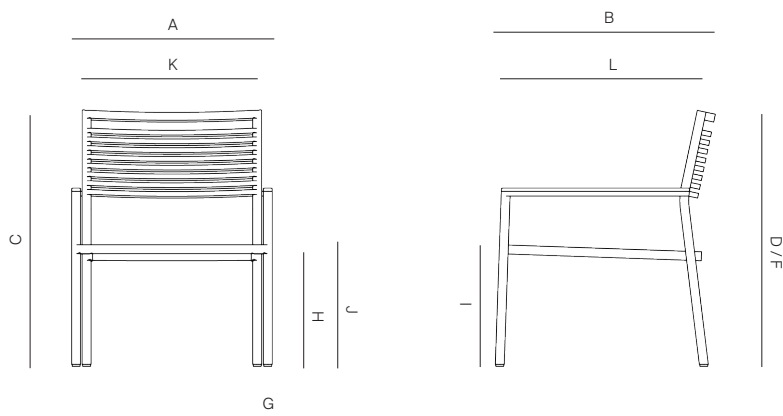

GREENWICH

by Mario Ruiz

LOUNGE CHAIR COCKTAIL

832303

SPECIFICATIONS

Width:	24 3/4"	63 cm
Depth:	27 1/4"	69 cm
Height:	31 1/2"	80 cm
Seat height:	15"	38 cm

MATERIALS

Frame: Powder coated aluminum.
Accents: Premium grade teak wood.
Furniture Cover Available.

FINISHES

ALUMINUM

NATURAL
-20

TEAK

DANAO

danaoliving.com

MEASURES INCH CM	OVERALL WIDTH	OVERALL DEPTH	OVERALL HEIGHT WITH CUSHIONS	OVERALL FRAME HEIGHT	ARM HEIGHT	ARM WIDTH	FOOT HEIGHT	SEAT HEIGHT WITH CUSHIONS	FRAME SEAT HEIGHT	INSIDE SEAT WIDTH	INSIDE SEAT DEPTH
DESCRIPTION	A	B	C	D	F	G	H	I	J	K	L
DINING SIDE CHAIR SKU# 832201	19 1/2 49.8	21 1/4 53.7	34 86.1	34 86.1	- -	- -	16 1/2 42.2	17 3/4 45	17 3/4 45	17 43.2	19 48.5
ARM DINING CHAIR SKU# 832101	22 1/4 56.4	21 1/4 53.7	34 86.1	34 86.1	25 1/2 64.5	1 2.8	16 1/2 42.2	17 3/4 45	17 3/4 45	17 43.2	19 48.5
BAR STOOL SKU# 838201	19 1/2 49.8	21 53.1	46 117	46 117	- -	- -	29 73.4	30 76.2	30 76.2	19 1/2 49.8	18 45.7
ARM BAR STOOL SKU# 838441	22 1/4 56.4	21 53.1	46 117	46 117	37 1/2 95.4	1 2.8	29 73.4	30 76.2	30 76.2	19 1/2 49.8	18 45.7
LUXE LOUNGE CHAIR SKU# 832302	27 68.6	28 3/4 73	29 73.5	24 3/4 63	24 3/4 63	1 2.8	8 1/2 21.4	16 1/2 42	10 1/4 26.2	24 3/4 63	27 3/4 70.2
3 SEAT SOFA SKU# 832502	94 238.9	31 3/4 80.6	29 73.7	24 3/4 63	24 3/4 63	1 2.8	8 1/2 21.4	16 1/2 42	10 1/4 26.2	91 3/4 233.3	30 1/2 77.8
LOUNGE CHAIR COCKTAIL SKU# 832303	24 3/4 63	27 1/4 69	31 1/2 80	31 1/2 80	22 55.7	1 2.8	13 3/4 35.2	15 38	15 38	19 1/2 49.8	25 63.5
STACKABLE BATYLINE WOOD SIDE CHAIR SKU# 832203	21 53.4	23 1/2 59.8	33 1/2 84.9	33 1/2 84.9	- -	- -	15 1/2 39.1	17 3/4 45.3	17 3/4 45.3	17 3/4 44.4	22 56.1
STACKABLE BATYLINE WOOD ARM CHAIR SKU# 832103	24 1/4 61.4	23 1/2 59.8	33 1/2 84.9	33 1/2 84.9	25 1/4 64.2	1 1/2 35	15 1/2 39.1	17 3/4 45.3	17 3/4 45.3	17 3/4 44.4	22 55.7
STACKABLE BATYLINE WOOD ARM CHAIR SKU# 832103	24 1/4 61.4	23 1/2 59.8	33 1/2 84.9	33 1/2 84.9	25 1/4 64.2	1 1/2 35	15 1/2 39.1	17 3/4 45.3	17 3/4 45.3	17 3/4 44.4	22 55.7