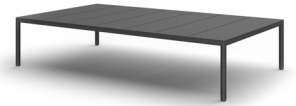

GREENWICH

by Mario Ruiz

STACKABLE BATYLINE WOOD SIDE DINING CHAIR

832203

SPECIFICATIONS

Width:	21 1/4"	54 cm
Depth:	23"	58 cm
Height:	33 1/2"	85 cm
Seat height:	17 3/4"	45 cm

MATERIALS

Frame: Premium grade teak wood
Accents: Batyline.
Furniture Cover Available.

Arm bar stool

Bar stool

Batyline arm pool chaise

Batyline pool chaise

Batyline arm pool chaise with wheels

Batyline pool chaise with wheels

Arm beach chaise

Beach chaise

COMPLETE COLLECTION

Rectangular dining table

Square dining table

Round dining table

Rectangular coffee table

RD side table aluminium top

RD side table teak top

SQ side table aluminium top

SQ side table teak top

40" RD Bar table aluminium top

40" RD Bar table aluminium top

40" SQ Bar table aluminium top

40" SQ Bar table aluminium top

RD Café table aluminium top

RD Café table teak top

SQ Café table aluminium top