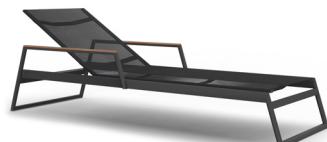

GREENWICH

by Mario Ruiz

STACKABLE BATYLINE WOOD SIDE DINING CHAIR

832203

SPECIFICATIONS

Width:	21 1/4"	54 cm
Depth:	23"	58 cm
Height:	33 1/2"	85 cm
Seat height:	17 3/4"	45 cm

MATERIALS

Frame: Premium grade teak wood
Accents: Batyline.
Furniture Cover Available.

COMPLETE COLLECTION

Sofa

Luxe lounge chair

Lounge chair cocktail

Arm dining chair

Side dining chair

Batyline stackable wood arm dining chair

Batyline stackable wood side dining chair

Arm bar stool

Bar stool

Batyline arm pool chaise

Batyline pool chaise

Batyline arm pool chaise with wheels

Batyline pool chaise with wheels

Arm beach chaise

Beach chaise

COMPLETE COLLECTION

Rectangular dining table

Square dining table

Round dining table

Rectangular coffee table

RD side table aluminium top

RD side table teak top

SQ side table aluminium top