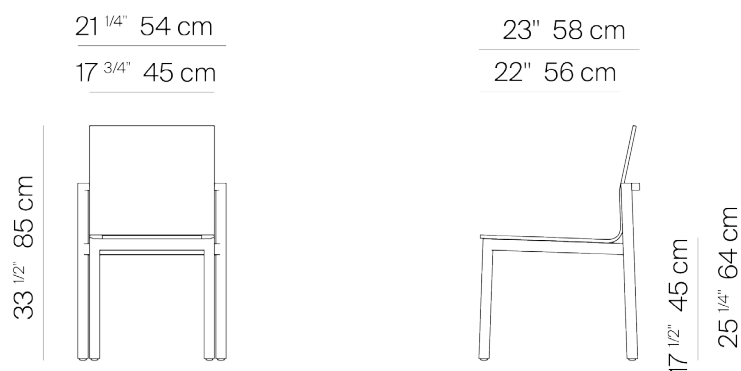

GREENWICH

by Mario Ruiz

STACKABLE BATYLINE WOOD SIDE DINING CHAIR

832203

SPECIFICATIONS

Width:	21 1/4"	54 cm
Depth:	23"	58 cm
Height:	33 1/2"	85 cm
Seat height:	17 3/4"	45 cm

MATERIALS

Frame: Premium grade teak wood
Accents: Batyline.
Furniture Cover Available.

DANAO

danaoliving.com

STACKABLE BATYLINE WOOD SIDE DINING CHAIR

832203

MEASURES INCH CM	OVERALL WIDTH	OVERALL DEPTH	OVERALL HEIGHT WITH CUSHIONS	OVERALL FRAME HEIGHT	ARM HEIGHT	ARM WIDTH	FOOT HEIGHT	SEAT HEIGHT WITH CUSHIONS	FRAME SEAT HEIGHT	INSIDE SEAT WIDTH	INSIDE SEAT DEPTH
DESCRIPTION	A	B	C	D	F	G	H	I	J	K	L
DINING SIDE CHAIR SKU# 832201	19 1/2 49.8	21 1/4 53.7	34 86.1	34 86.1	- -	- -	16 1/2 42.2	17 3/4 45	17 3/4 45	17 43.2	19 48.5
ARM DINING CHAIR SKU# 832101	22 1/4 56.4	21 1/4 53.7	34 86.1	34 86.1	25 1/2 64.5	1 2.8	16 1/2 42.2	17 3/4 45	17 3/4 45	17 43.2	19 48.5
BAR STOOL SKU# 838201	19 1/2 49.8	21 53.1	46 117	46 117	- -	- -	29 73.4	30 76.2	30 76.2	19 1/2 49.8	18 45.7
ARM BAR STOOL SKU# 838441	22 1/4 56.4	21 53.1	46 117	46 117	37 1/2 95.4	1 2.8	29 73.4	30 76.2	30 76.2	19 1/2 49.8	18 45.7
LUXE LOUNGE CHAIR SKU# 832302	27 68.6	28 3/4 73	29 73.5	24 3/4 63	24 3/4 63	1 2.8	8 1/2 21.4	16 1/2 42	10 1/4 26.2	24 3/4 63	27 3/4 70.2
3 SEAT SOFA SKU# 832502	94 238.9	31 3/4 80.6	29 73.7	24 3/4 63	24 3/4 63	1 2.8	8 1/2 21.4	16 1/2 42	10 1/4 26.2	91 3/4 233.3	30 1/2 77.8
LOUNGE CHAIR COCKTAIL SKU# 832303	24 3/4 63	27 1/4 69	31 1/2 80	31 1/2 80	22 55.7	1 2.8	13 3/4 35.2	15 38	15 38	19 1/2 49.8	25 63.5
STACKABLE BATYLINE WOOD SIDE CHAIR SKU# 832203	21 53.4	23 1/2 59.8	33 1/2 84.9	33 1/2 84.9	- -	- -	15 1/2 39.1	17 3/4 45.3	17 3/4 45.3	17 3/4 44.4	22 56.1
STACKABLE BATYLINE WOOD ARM CHAIR SKU# 832103	24 1/4 61.4	23 1/2 59.8	33 1/2 84.9	33 1/2 84.9	25 1/4 64.2	1 1/2 35	15 1/2 39.1	17 3/4 45.3	17 3/4 45.3	17 3/4 44.4	22 55.7
STACKABLE BATYLINE WOOD ARM CHAIR SKU# 832103	24 1/4 61.4	23 1/2 59.8	33 1/2 84.9	33 1/2 84.9	25 1/4 64.2	1 1/2 35	15 1/2 39.1	17 3/4 45.3	17 3/4 45.3	17 3/4 44.4	22 55.7