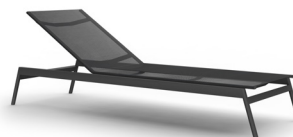

GREENWICH

by Mario Ruiz

STACKABLE BATYLINE WOOD SIDE DINING CHAIR

832203

SPECIFICATIONS

Width:	21 1/4"	54 cm
Depth:	23"	58 cm
Height:	33 1/2"	85 cm
Seat height:	17 3/4"	45 cm

MATERIALS

Frame: Premium grade teak wood
Accents: Batyline.
Furniture Cover Available.

MEASURES INCH CM	# OF BACK CUSHIONS	COM BACK CUSHIONS YARDS METERS	# OF SEAT CUSHIONS	COM SEAT CUSHIONS YARDS METERS	DIAGONAL CLEARANCE	FURNITURE WEIGHT LBS KGS	TOTAL PIECES IN A BOX	BOXED WEIGHT LBS KGS	BOXED WIDTH	BOXED DEPTH	BOXED HEIGHT	CBM
DESCRIPTION	M											
DINING SIDE CHAIR SKU# 832201	-	-	-	-	40 101.5	11 5	1	15 73	23.25 59.06	29.40 74.68	39.75 100.97	0.45 0.45
ARM DINING CHAIR SKU# 832101	-	-	-	-	40 101.5	16 7	1	20 9	25.25 64.14	23.75 60.33	37 93.98	0.36 0.36
BAR STOOL SKU# 838201	-	-	-	-	50 127.2	18 8	1	22 9	22.50 57.15	24 60.96	49.25 125.10	0.44 0.44
ARM BAR STOOL SKU# 838441	-	-	-	-	50 127.2	20 9	1	25 11	25.25 64.14	24 60.96	49.25 125.10	0.49 0.49
LUXE LOUNGE CHAIR SKU# 832302	1	2	1	3	38 96.4	35 16	1	39 18	28.25 71.76	30 76.20	26 66.04	0.36 0.36
3 SEAT SOFA SKU# 832502	3	6	3	9	40 1/4 102.3	114 52	1	120 54	97 246.38	34.75 88.27	27.75 70.49	1.53 1.53
LOUNGE CHAIR COCKTAIL SKU# 832303	-	-	-	-	41 1/2 105.7	18 8.3	1	22 10	26.00 66.04	35.50 90.17	37.75 95.89	0.39 0.570
STACKABLE BATYLINE WOOD SIDE CHAIR SKU# 832203	-	-	-	-	41 104	13.20 6	1	18 8	24.25 61.60	26 66.04	36.50 92.71	0.38 0.38
STACKABLE BATYLINE WOOD ARM CHAIR SKU# 832103	-	-	-	-	41 103.8	15.40 7	1	20 9	27.25 69.22	26 66.04	36.50 92.71	0.42 0.42

COMPLETE COLLECTION

Sofa

Luxe lounge chair

Lounge chair cocktail

Arm dining chair

Side dining chair

Batyline stackable wood arm dining chair

Batyline stackable wood side dining chair

Arm bar stool

Bar stool

Batyline arm pool chaise

Batyline pool chaise

Batyline arm pool chaise with wheels

Batyline pool chaise with wheels

Arm beach chaise

Beach chaise