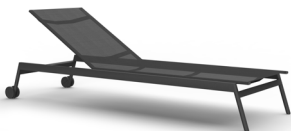

GREENWICH

by Mario Ruiz

STACKABLE BATYLINE WOOD SIDE DINING CHAIR

832203

SPECIFICATIONS

Width:	21 1/4"	54 cm
Depth:	23"	58 cm
Height:	33 1/2"	85 cm
Seat height:	17 3/4"	45 cm

MATERIALS

Frame: Premium grade teak wood
Accents: Batyline.
Furniture Cover Available.

COMPLETE COLLECTION

Sofa

Luxe lounge chair

Lounge chair cocktail

Arm dining chair

Side dining chair

Batyline stackable wood arm dining chair

Batyline stackable wood side dining chair

Arm bar stool

Bar stool

Batyline arm pool chaise

Batyline pool chaise

Batyline arm pool chaise with wheels

Batyline pool chaise with wheels

Arm beach chaise

Beach chaise

COMPLETE COLLECTION

Rectangular dining table

Square dining table

Round dining table

Rectangular coffee table

RD side table aluminium top

RD side table teak top

SQ side table aluminium top