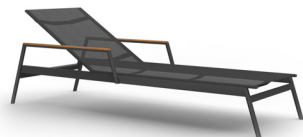

GREENWICH

by Mario Ruiz

STACKABLE BATYLINE WOOD SIDE DINING CHAIR

832203

SPECIFICATIONS

Width:	21 1/4"	54 cm
Depth:	23"	58 cm
Height:	33 1/2"	85 cm
Seat height:	17 3/4"	45 cm

MATERIALS

Frame: Premium grade teak wood
Accents: Batyline.
Furniture Cover Available.

MEASURES INCH CM	# OF BACK CUSHIONS	COM BACK CUSHIONS YARDS METERS	# OF SEAT CUSHIONS	COM SEAT CUSHIONS YARDS METERS	DIAGONAL CLEARANCE	FURNITURE WEIGHT LBS KGS	TOTAL PIECES IN A BOX	BOXED WEIGHT LBS KGS	BOXED WIDTH	BOXED DEPTH	BOXED HEIGHT	CBM
DESCRIPTION	M											
DINING SIDE CHAIR SKU# 832201	-	-	-	-	40 101.5	11 5	1	15 73	23.25 59.06	29.40 74.68	39.75 100.97	0.45 0.45
ARM DINING CHAIR SKU# 832101	-	-	-	-	40 101.5	16 7	1	20 9	25.25 64.14	23.75 60.33	37 93.98	0.36 0.36
BAR STOOL SKU# 838201	-	-	-	-	50 127.2	18 8	1	22 9	22.50 57.15	24 60.96	49.25 125.10	0.44 0.44
ARM BAR STOOL SKU# 838441	-	-	-	-	50 127.2	20 9	1	25 11	25.25 64.14	24 60.96	49.25 125.10	0.49 0.49
LUXE LOUNGE CHAIR SKU# 832302	1	2	1	3	38 96.4	35 16	1	39 18	28.25 71.76	30 76.20	26 66.04	0.36 0.36
3 SEAT SOFA SKU# 832502	3	6	3	9	40 1/4 102.3	114 52	1	120 54	97 246.38	34.75 88.27	27.75 70.49	1.53 1.53
LOUNGE CHAIR COCKTAIL SKU# 832303	-	-	-	-	41 1/2 105.7	18 8.3	1	22 10	26.00 66.04	35.50 90.17	37.75 95.89	0.39 0.570
STACKABLE BATYLINE WOOD SIDE CHAIR SKU# 832203	-	-	-	-	41 104	13.20 6	1	18 8	24.25 61.60	26 66.04	36.50 92.71	0.38 0.38
STACKABLE BATYLINE WOOD ARM CHAIR SKU# 832103	-	-	-	-	41 103.8	15.40 7	1	20 9	27.25 69.22	26 66.04	36.50 92.71	0.42 0.42

COMPLETE COLLECTION

Sofa

Luxe lounge chair

Lounge chair cocktail

Arm dining chair

Side dining chair

Batyline stackable wood arm dining chair

Batyline stackable wood side dining chair

Arm bar stool

Bar stool

Batyline arm pool chaise

Batyline pool chaise

Batyline arm pool chaise with wheels

Batyline pool chaise with wheels

Arm beach chaise

Beach chaise