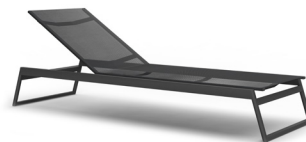

GREENWICH

by Mario Ruiz

STACKABLE BATYLINE WOOD SIDE DINING CHAIR

832203

SPECIFICATIONS

Width:	21 1/4"	54 cm
Depth:	23"	58 cm
Height:	33 1/2"	85 cm
Seat height:	17 3/4"	45 cm

MATERIALS

Frame: Premium grade teak wood
Accents: Batyline.
Furniture Cover Available.

COMPLETE COLLECTION

Sofa

Luxe lounge chair

Lounge chair cocktail

Arm dining chair

Side dining chair

Batyline stackable wood arm dining chair

Batyline stackable wood side dining chair

Arm bar stool

Bar stool

Batyline arm pool chaise

Batyline pool chaise

Batyline arm pool chaise with wheels

Batyline pool chaise with wheels

Arm beach chaise

Beach chaise

COMPLETE COLLECTION

Rectangular dining table

Square dining table

Round dining table

Rectangular coffee table

RD side table aluminium top

RD side table teak top

SQ side table aluminium top