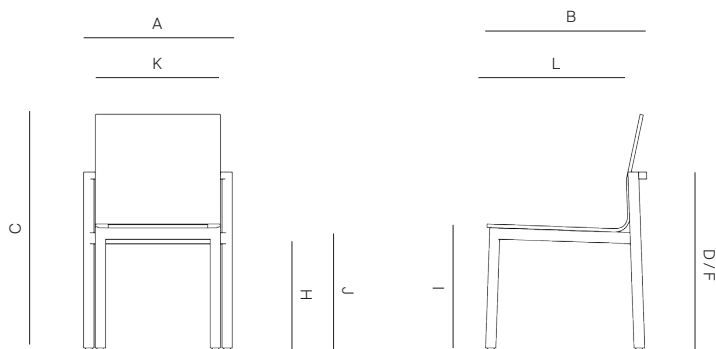

GREENWICH

by Mario Ruiz

STACKABLE BATYLINE WOOD SIDE DINING CHAIR

832203

SPECIFICATIONS

Width:	21 1/4"	54 cm
Depth:	23"	58 cm
Height:	33 1/2"	85 cm
Seat height:	17 3/4"	45 cm

MATERIALS

Frame: Premium grade teak wood
Accents: Batyline.
Furniture Cover Available.

DANAO

danaoliving.com

STACKABLE BATYLINE WOOD SIDE DINING CHAIR

832203

MEASURES INCH CM	OVERALL WIDTH	OVERALL DEPTH	OVERALL HEIGHT WITH CUSHIONS	OVERALL FRAME HEIGHT	ARM HEIGHT	ARM WIDTH	FOOT HEIGHT	SEAT HEIGHT WITH CUSHIONS	FRAME SEAT HEIGHT	INSIDE SEAT WIDTH	INSIDE SEAT DEPTH
DESCRIPTION	A	B	C	D	F	G	H	I	J	K	L
DINING SIDE CHAIR SKU# 832201	19 1/2 49.8	21 1/4 53.7	34 86.1	34 86.1	- -	- -	16 1/2 42.2	17 3/4 45	17 3/4 45	17 43.2	19 48.5
ARM DINING CHAIR SKU# 832101	22 1/4 56.4	21 1/4 53.7	34 86.1	34 86.1	25 1/2 64.5	1 2.8	16 1/2 42.2	17 3/4 45	17 3/4 45	17 43.2	19 48.5
BAR STOOL SKU# 838201	19 1/2 49.8	21 53.1	46 117	46 117	- -	- -	29 73.4	30 76.2	30 76.2	19 1/2 49.8	18 45.7
ARM BAR STOOL SKU# 838441	22 1/4 56.4	21 53.1	46 117	46 117	37 1/2 95.4	1 2.8	29 73.4	30 76.2	30 76.2	19 1/2 49.8	18 45.7
LUXE LOUNGE CHAIR SKU# 832302	27 68.6	28 3/4 73	29 73.5	24 3/4 63	24 3/4 63	1 2.8	8 1/2 21.4	16 1/2 42	10 1/4 26.2	24 3/4 63	27 3/4 70.2
3 SEAT SOFA SKU# 832502	94 238.9	31 3/4 80.6	29 73.7	24 3/4 63	24 3/4 63	1 2.8	8 1/2 21.4	16 1/2 42	10 1/4 26.2	91 3/4 233.3	30 1/2 77.8
LOUNGE CHAIR COCKTAIL SKU# 832303	24 3/4 63	27 1/4 69	31 1/2 80	31 1/2 80	22 55.7	1 2.8	13 3/4 35.2	15 38	15 38	19 1/2 49.8	25 63.5
STACKABLE BATYLINE WOOD SIDE CHAIR SKU# 832203	21 53.4	23 1/2 59.8	33 1/2 84.9	33 1/2 84.9	- -	- -	15 1/2 39.1	17 3/4 45.3	17 3/4 45.3	17 3/4 44.4	22 56.1
STACKABLE BATYLINE WOOD ARM CHAIR SKU# 832103	24 1/4 61.4	23 1/2 59.8	33 1/2 84.9	33 1/2 84.9	25 1/4 64.2	1 1/2 35	15 1/2 39.1	17 3/4 45.3	17 3/4 45.3	17 3/4 44.4	22 55.7
STACKABLE BATYLINE WOOD ARM CHAIR SKU# 832103	24 1/4 61.4	23 1/2 59.8	33 1/2 84.9	33 1/2 84.9	25 1/4 64.2	1 1/2 35	15 1/2 39.1	17 3/4 45.3	17 3/4 45.3	17 3/4 44.4	22 55.7