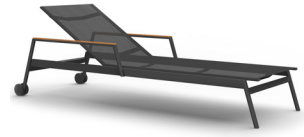

GREENWICH

by Mario Ruiz

STACKABLE BATYLINE WOOD SIDE DINING CHAIR

832203

SPECIFICATIONS

Width:	21 1/4"	54 cm
Depth:	23"	58 cm
Height:	33 1/2"	85 cm
Seat height:	17 3/4"	45 cm

MATERIALS

Frame: Premium grade teak wood
Accents: Batyline.
Furniture Cover Available.

COMPLETE COLLECTION

Sofa

Luxe lounge chair

Lounge chair cocktail

Arm dining chair

Side dining chair

Batyline stackable wood arm dining chair

Batyline stackable wood side dining chair

Arm bar stool

Bar stool

Batyline arm pool chaise

Batyline pool chaise

Batyline arm pool chaise with wheels

Batyline pool chaise with wheels

Arm beach chaise

Beach chaise

COMPLETE COLLECTION

Rectangular dining table

Square dining table

Round dining table

Rectangular coffee table

RD side table aluminium top

RD side table teak top

SQ side table aluminium top