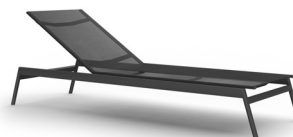

MEASURES INCH CM	# OF BACK CUSHIONS	COM BACK CUSHIONS YARDS METERS	# OF SEAT CUSHIONS	COM SEAT CUSHIONS YARDS METERS	DIAGONAL CLEARANCE	FURNITURE WEIGHT LBS KGS	TOTAL PIECES IN A BOX	BOXED WEIGHT LBS KGS	BOXED WIDTH	BOXED DEPTH	BOXED HEIGHT	CBM
DESCRIPTION	M											
DINING SIDE CHAIR SKU# 832201	-	-	-	-	40 101.5	11 5	1	15 73	23.25 59.06	29.40 74.68	39.75 100.97	0.45 0.45
ARM DINING CHAIR SKU# 832101	-	-	-	-	40 101.5	16 7	1	20 9	25.25 64.14	23.75 60.33	37 93.98	0.36 0.36
BAR STOOL SKU# 838201	-	-	-	-	50 127.2	18 8	1	22 9	22.50 57.15	24 60.96	49.25 125.10	0.44 0.44
ARM BAR STOOL SKU# 838441	-	-	-	-	50 127.2	20 9	1	25 11	25.25 64.14	24 60.96	49.25 125.10	0.49 0.49
LUXE LOUNGE CHAIR SKU# 832302	1	2	1	3	38 96.4	35 16	1	39 18	28.25 71.76	30 76.20	26 66.04	0.36 0.36
3 SEAT SOFA SKU# 832502	3	6	3	9	40 1/4 102.3	114 52	1	120 54	97 246.38	34.75 88.27	27.75 70.49	1.53 1.53
LOUNGE CHAIR COCKTAIL SKU# 832303	-	-	-	-	41 1/2 105.7	18 8.3	1	22 10	26.00 66.04	35.50 90.17	37.75 95.89	0.39 0.570
STACKABLE BATYLINE WOOD SIDE CHAIR SKU# 832203	-	-	-	-	41 104	13.20 6	1	18 8	24.25 61.60	26 66.04	36.50 92.71	0.38 0.38
STACKABLE BATYLINE WOOD ARM CHAIR SKU# 832103	-	-	-	-	41 103.8	15.40 7	1	20 9	27.25 69.22	26 66.04	36.50 92.71	0.42 0.42

COMPLETE COLLECTION

Sofa

Luxe lounge chair

Lounge chair cocktail

Arm dining chair

Side dining chair

Batyline stackable wood arm dining chair

Batyline stackable wood side dining chair

Arm bar stool

Bar stool

Batyline arm pool chaise

Batyline pool chaise

Batyline arm pool chaise with wheels

Batyline pool chaise with wheels

Arm beach chaise

Beach chaise