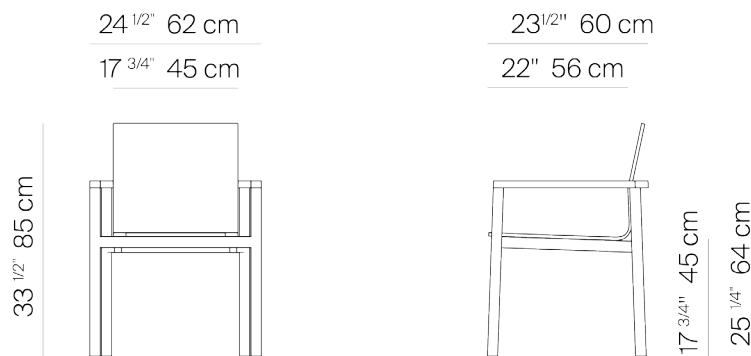

## SPECIFICATIONS

Width:	24 1/2"	62 cm
Depth:	23 1/2"	60 cm
Height:	33 1/2"	85 cm
Seat height:	17 3/4"	45 cm

# DANAO

[danaoliving.com](http://danaoliving.com)

STACKABLE BATYLINE WOOD ARM DINING CHAIR

832103

MEASURES INCH CM	OVERALL WIDTH	OVERALL DEPTH	OVERALL HEIGHT WITH CUSHIONS	OVERALL FRAME HEIGHT	ARM HEIGHT	ARM WIDTH	FOOT HEIGHT	SEAT HEIGHT WITH CUSHIONS	FRAME SEAT HEIGHT	INSIDE SEAT WIDTH	INSIDE SEAT DEPTH
DESCRIPTION	A	B	C	D	F	G	H	I	J	K	L
DINING SIDE CHAIR SKU# 832201	19 1/2 49.8	21 1/4 53.7	34 86.1	34 86.1	- -	- -	16 1/2 42.2	17 3/4 45	17 3/4 45	17 43.2	19 48.5
ARM DINING CHAIR SKU# 832101	22 1/4 56.4	21 1/4 53.7	34 86.1	34 86.1	25 1/2 64.5	1 2.8	16 1/2 42.2	17 3/4 45	17 3/4 45	17 43.2	19 48.5
BAR STOOL SKU# 838201	19 1/2 49.8	21 53.1	46 117	46 117	- -	- -	29 73.4	30 76.2	30 76.2	19 1/2 49.8	18 45.7
ARM BAR STOOL SKU# 838441	22 1/4 56.4	21 53.1	46 117	46 117	37 1/2 95.4	1 2.8	29 73.4	30 76.2	30 76.2	19 1/2 49.8	18 45.7
LUXE LOUNGE CHAIR SKU# 832302	27 68.6	28 3/4 73	29 73.5	24 3/4 63	24 3/4 63	1 2.8	8 1/2 21.4	16 1/2 42	10 1/4 26.2	24 3/4 63	27 3/4 70.2
3 SEAT SOFA SKU# 832502	94 238.9	31 3/4 80.6	29 73.7	24 3/4 63	24 3/4 63	1 2.8	8 1/2 21.4	16 1/2 42	10 1/4 26.2	91 3/4 233.3	30 1/2 77.8
LOUNGE CHAIR COCKTAIL SKU# 832303	24 3/4 63	27 1/4 69	31 1/2 80	31 1/2 80	22 55.7	1 2.8	13 3/4 35.2	15 38	15 38	19 1/2 49.8	25 63.5
STACKABLE BATYLINE WOOD SIDE CHAIR SKU# 832203	21 53.4	23 1/2 59.8	33 1/2 84.9	33 1/2 84.9	- -	- -	15 1/2 39.1	17 3/4 45.3	17 3/4 45.3	17 3/4 44.4	22 56.1
STACKABLE BATYLINE WOOD ARM CHAIR SKU# 832103	24 1/4 61.4	23 1/2 59.8	33 1/2 84.9	33 1/2 84.9	25 1/4 64.2	1 1/2 35	15 1/2 39.1	17 3/4 45.3	17 3/4 45.3	17 3/4 44.4	22 55.7
STACKABLE BATYLINE WOOD ARM CHAIR SKU# 832103	24 1/4 61.4	23 1/2 59.8	33 1/2 84.9	33 1/2 84.9	25 1/4 64.2	1 1/2 35	15 1/2 39.1	17 3/4 45.3	17 3/4 45.3	17 3/4 44.4	22 55.7