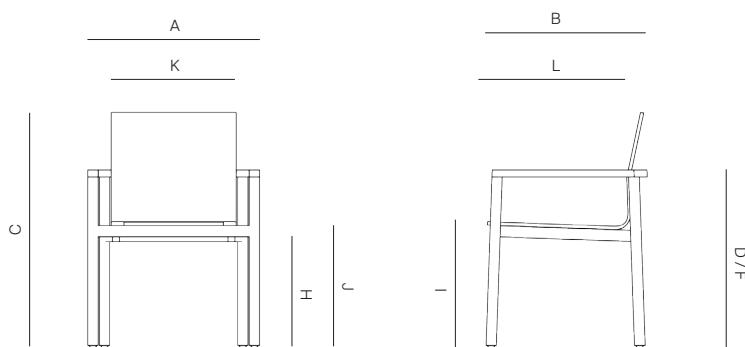

## SPECIFICATIONS

Width:	24 1/2"	62 cm
Depth:	23 1/2"	60 cm
Height:	33 1/2"	85 cm
Seat height:	17 3/4"	45 cm

# DANAO

[danaoliving.com](http://danaoliving.com)

STACKABLE BATYLINE WOOD ARM DINING CHAIR

832103

MEASURES INCH CM	OVERALL WIDTH	OVERALL DEPTH	OVERALL HEIGHT WITH CUSHIONS	OVERALL FRAME HEIGHT	ARM HEIGHT	ARM WIDTH	FOOT HEIGHT	SEAT HEIGHT WITH CUSHIONS	FRAME SEAT HEIGHT	INSIDE SEAT WIDTH	INSIDE SEAT DEPTH
DESCRIPTION	A	B	C	D	F	G	H	I	J	K	L
DINING SIDE CHAIR SKU# 832201	19 1/2 49.8	21 1/4 53.7	34 86.1	34 86.1	- -	- -	16 1/2 42.2	17 3/4 45	17 3/4 45	17 43.2	19 48.5
ARM DINING CHAIR SKU# 832101	22 1/4 56.4	21 1/4 53.7	34 86.1	34 86.1	25 1/2 64.5	1 2.8	16 1/2 42.2	17 3/4 45	17 3/4 45	17 43.2	19 48.5
BAR STOOL SKU# 838201	19 1/2 49.8	21 53.1	46 117	46 117	- -	- -	29 73.4	30 76.2	30 76.2	19 1/2 49.8	18 45.7
ARM BAR STOOL SKU# 838441	22 1/4 56.4	21 53.1	46 117	46 117	37 1/2 95.4	1 2.8	29 73.4	30 76.2	30 76.2	19 1/2 49.8	18 45.7
LUXE LOUNGE CHAIR SKU# 832302	27 68.6	28 3/4 73	29 73.5	24 3/4 63	24 3/4 63	1 2.8	8 1/2 21.4	16 1/2 42	10 1/4 26.2	24 3/4 63	27 3/4 70.2
3 SEAT SOFA SKU# 832502	94 238.9	31 3/4 80.6	29 73.7	24 3/4 63	24 3/4 63	1 2.8	8 1/2 21.4	16 1/2 42	10 1/4 26.2	91 3/4 233.3	30 1/2 77.8
LOUNGE CHAIR COCKTAIL SKU# 832303	24 3/4 63	27 1/4 69	31 1/2 80	31 1/2 80	22 55.7	1 2.8	13 3/4 35.2	15 38	15 38	19 1/2 49.8	25 63.5
STACKABLE BATYLINE WOOD SIDE CHAIR SKU# 832203	21 53.4	23 1/2 59.8	33 1/2 84.9	33 1/2 84.9	- -	- -	15 1/2 39.1	17 3/4 45.3	17 3/4 45.3	17 3/4 44.4	22 56.1
STACKABLE BATYLINE WOOD ARM CHAIR SKU# 832103	24 1/4 61.4	23 1/2 59.8	33 1/2 84.9	33 1/2 84.9	25 1/4 64.2	1 1/2 35	15 1/2 39.1	17 3/4 45.3	17 3/4 45.3	17 3/4 44.4	22 55.7
STACKABLE BATYLINE WOOD ARM CHAIR SKU# 832103	24 1/4 61.4	23 1/2 59.8	33 1/2 84.9	33 1/2 84.9	25 1/4 64.2	1 1/2 35	15 1/2 39.1	17 3/4 45.3	17 3/4 45.3	17 3/4 44.4	22 55.7