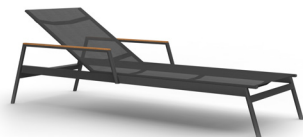

MEASURES INCH CM	# OF BACK CUSHIONS	COM BACK CUSHIONS YARDS METERS	# OF SEAT CUSHIONS	COM SEAT CUSHIONS YARDS METERS	DIAGONAL CLEARANCE	FURNITURE WEIGHT LBS KGS	TOTAL PIECES IN A BOX	BOXED WEIGHT LBS KGS	BOXED WIDTH	BOXED DEPTH	BOXED HEIGHT	CBM
DESCRIPTION	M											
DINING SIDE CHAIR SKU# 832201	-	-	-	-	40 101.5	11 5	1	15 73	23.25 59.06	29.40 74.68	39.75 100.97	0.45 0.45
ARM DINING CHAIR SKU# 832101	-	-	-	-	40 101.5	16 7	1	20 9	25.25 64.14	23.75 60.33	37 93.98	0.36 0.36
BAR STOOL SKU# 838201	-	-	-	-	50 127.2	18 8	1	22 9	22.50 57.15	24 60.96	49.25 125.10	0.44 0.44
ARM BAR STOOL SKU# 838441	-	-	-	-	50 127.2	20 9	1	25 11	25.25 64.14	24 60.96	49.25 125.10	0.49 0.49
LUXE LOUNGE CHAIR SKU# 832302	1	2	1	3	38 96.4	35 16	1	39 18	28.25 71.76	30 76.20	26 66.04	0.36 0.36
3 SEAT SOFA SKU# 832502	3	6	3	9	40 1/4 102.3	114 52	1	120 54	97 246.38	34.75 88.27	27.75 70.49	1.53 1.53
LOUNGE CHAIR COCKTAIL SKU# 832303	-	-	-	-	41 1/2 105.7	18 8.3	1	22 10	26.00 66.04	35.50 90.17	37.75 95.89	0.39 0.570
STACKABLE BATYLINE WOOD SIDE CHAIR SKU# 832203	-	-	-	-	41 104	13.20 6	1	18 8	24.25 61.60	26 66.04	36.50 92.71	0.38 0.38
STACKABLE BATYLINE WOOD ARM CHAIR SKU# 832103	-	-	-	-	41 103.8	15.40 7	1	20 9	27.25 69.22	26 66.04	36.50 92.71	0.42 0.42

COMPLETE COLLECTION

Sofa

Luxe lounge chair

Lounge chair cocktail

Arm dining chair

Side dining chair

Batyline stackable wood arm dining chair

Batyline stackable wood side dining chair

Arm bar stool

Bar stool

Batyline arm pool chaise

Batyline pool chaise

Batyline arm pool chaise with wheels

Batyline pool chaise with wheels

Arm beach chaise

Beach chaise