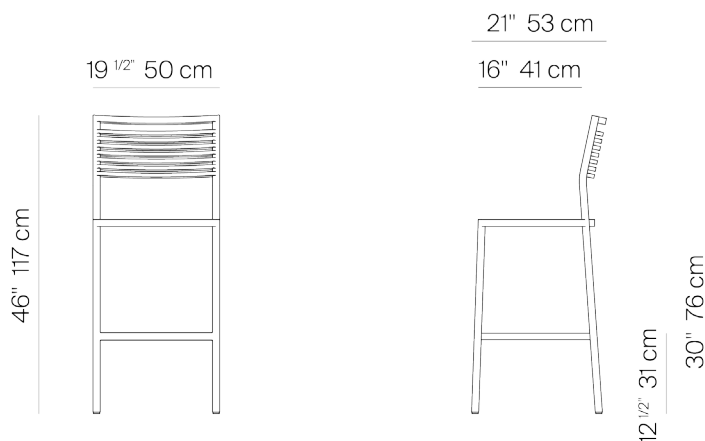

## SPECIFICATIONS

Width:	19 1/2"	50 cm
Depth:	21"	53 cm
Height:	46"	117 cm
Seat height:	30"	76 cm

# DANAO

[danaoliving.com](http://danaoliving.com)

ARM BAR STOOL

838441

MEASURES INCH CM	OVERALL WIDTH	OVERALL DEPTH	OVERALL HEIGHT WITH CUSHIONS	OVERALL FRAME HEIGHT	ARM HEIGHT	ARM WIDTH	FOOT HEIGHT	SEAT HEIGHT WITH CUSHIONS	FRAME SEAT HEIGHT	INSIDE SEAT WIDTH	INSIDE SEAT DEPTH
DESCRIPTION	A	B	C	D	F	G	H	I	J	K	L
DINING SIDE CHAIR SKU# 832201	19 1/2 49.8	21 1/4 53.7	34 86.1	34 86.1	- -	- -	16 1/2 42.2	17 3/4 45	17 3/4 45	17 43.2	19 48.5
ARM DINING CHAIR SKU# 832101	22 1/4 56.4	21 1/4 53.7	34 86.1	34 86.1	25 1/2 64.5	1 2.8	16 1/2 42.2	17 3/4 45	17 3/4 45	17 43.2	19 48.5
BAR STOOL SKU# 838201	19 1/2 49.8	21 53.1	46 117	46 117	- -	- -	29 73.4	30 76.2	30 76.2	19 1/2 49.8	18 45.7
ARM BAR STOOL SKU# 838441	22 1/4 56.4	21 53.1	46 117	46 117	37 1/2 95.4	1 2.8	29 73.4	30 76.2	30 76.2	19 1/2 49.8	18 45.7
LUXE LOUNGE CHAIR SKU# 832302	27 68.6	28 3/4 73	29 73.5	24 3/4 63	24 3/4 63	1 2.8	8 1/2 21.4	16 1/2 42	10 1/4 26.2	24 3/4 63	27 3/4 70.2
3 SEAT SOFA SKU# 832502	94 238.9	31 3/4 80.6	29 73.7	24 3/4 63	24 3/4 63	1 2.8	8 1/2 21.4	16 1/2 42	10 1/4 26.2	91 3/4 233.3	30 1/2 77.8
LOUNGE CHAIR COCKTAIL SKU# 832303	24 3/4 63	27 1/4 69	31 1/2 80	31 1/2 80	22 55.7	1 2.8	13 3/4 35.2	15 38	15 38	19 1/2 49.8	25 63.5
STACKABLE BATYLINE WOOD SIDE CHAIR SKU# 832203	21 53.4	23 1/2 59.8	33 1/2 84.9	33 1/2 84.9	- -	- -	15 1/2 39.1	17 3/4 45.3	17 3/4 45.3	17 3/4 44.4	22 56.1
STACKABLE BATYLINE WOOD ARM CHAIR SKU# 832103	24 1/4 61.4	23 1/2 59.8	33 1/2 84.9	33 1/2 84.9	25 1/4 64.2	1 1/2 35	15 1/2 39.1	17 3/4 45.3	17 3/4 45.3	17 3/4 44.4	22 55.7
STACKABLE BATYLINE WOOD ARM CHAIR SKU# 832103	24 1/4 61.4	23 1/2 59.8	33 1/2 84.9	33 1/2 84.9	25 1/4 64.2	1 1/2 35	15 1/2 39.1	17 3/4 45.3	17 3/4 45.3	17 3/4 44.4	22 55.7