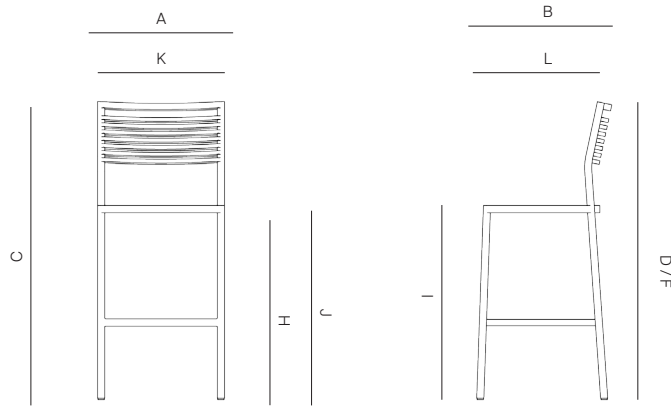

## SPECIFICATIONS

Width:	19 1/2"	50 cm
Depth:	21"	53 cm
Height:	46"	117 cm
Seat height:	30"	76 cm

# DANAO

[danaoliving.com](http://danaoliving.com)

ARM BAR STOOL

838441

MEASURES INCH CM	OVERALL WIDTH	OVERALL DEPTH	OVERALL HEIGHT WITH CUSHIONS	OVERALL FRAME HEIGHT	ARM HEIGHT	ARM WIDTH	FOOT HEIGHT	SEAT HEIGHT WITH CUSHIONS	FRAME SEAT HEIGHT	INSIDE SEAT WIDTH	INSIDE SEAT DEPTH
DESCRIPTION	A	B	C	D	F	G	H	I	J	K	L
DINING SIDE CHAIR SKU# 832201	19 1/2 49.8	21 1/4 53.7	34 86.1	34 86.1	- -	- -	16 1/2 42.2	17 3/4 45	17 3/4 45	17 43.2	19 48.5
ARM DINING CHAIR SKU# 832101	22 1/4 56.4	21 1/4 53.7	34 86.1	34 86.1	25 1/2 64.5	1 2.8	16 1/2 42.2	17 3/4 45	17 3/4 45	17 43.2	19 48.5
BAR STOOL SKU# 838201	19 1/2 49.8	21 53.1	46 117	46 117	- -	- -	29 73.4	30 76.2	30 76.2	19 1/2 49.8	18 45.7
ARM BAR STOOL SKU# 838441	22 1/4 56.4	21 53.1	46 117	46 117	37 1/2 95.4	1 2.8	29 73.4	30 76.2	30 76.2	19 1/2 49.8	18 45.7
LUXE LOUNGE CHAIR SKU# 832302	27 68.6	28 3/4 73	29 73.5	24 3/4 63	24 3/4 63	1 2.8	8 1/2 21.4	16 1/2 42	10 1/4 26.2	24 3/4 63	27 3/4 70.2
3 SEAT SOFA SKU# 832502	94 238.9	31 3/4 80.6	29 73.7	24 3/4 63	24 3/4 63	1 2.8	8 1/2 21.4	16 1/2 42	10 1/4 26.2	91 3/4 233.3	30 1/2 77.8
LOUNGE CHAIR COCKTAIL SKU# 832303	24 3/4 63	27 1/4 69	31 1/2 80	31 1/2 80	22 55.7	1 2.8	13 3/4 35.2	15 38	15 38	19 1/2 49.8	25 63.5
STACKABLE BATYLINE WOOD SIDE CHAIR SKU# 832203	21 53.4	23 1/2 59.8	33 1/2 84.9	33 1/2 84.9	- -	- -	15 1/2 39.1	17 3/4 45.3	17 3/4 45.3	17 3/4 44.4	22 56.1
STACKABLE BATYLINE WOOD ARM CHAIR SKU# 832103	24 1/4 61.4	23 1/2 59.8	33 1/2 84.9	33 1/2 84.9	25 1/4 64.2	1 1/2 35	15 1/2 39.1	17 3/4 45.3	17 3/4 45.3	17 3/4 44.4	22 55.7
STACKABLE BATYLINE WOOD ARM CHAIR SKU# 832103	24 1/4 61.4	23 1/2 59.8	33 1/2 84.9	33 1/2 84.9	25 1/4 64.2	1 1/2 35	15 1/2 39.1	17 3/4 45.3	17 3/4 45.3	17 3/4 44.4	22 55.7