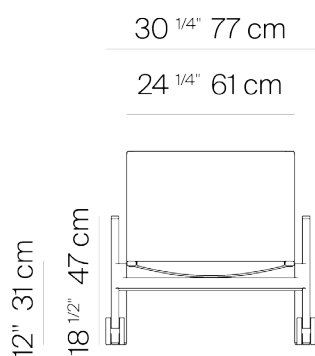

## SPECIFICATIONS

Width:	30 1/4"	77 cm
Depth:	84"	214 cm
Height:	27 3/4"	71 cm
Seat height:	12"	31 cm

# DANAO

BATYLINE ARM POOL CHAISE WITH WHEELS

832812

MEASURES INCH CM	OVERALL WIDTH	OVERALL DEPTH	OVERALL HEIGHT WITH CUSHIONS	OVERALL FRAME HEIGHT	ARM HEIGHT	ARM WIDTH	FOOT HEIGHT	SEAT HEIGHT WITH CUSHIONS	FRAME SEAT HEIGHT	INSIDE SEAT WIDTH	INSIDE SEAT DEPTH
DESCRIPTION	A	B	C	D	F	G	H	I	J	K	L
POOL CHAISE SKU# 832901	82 1/4 209.1	26 1/2 67.2	13 1/4 33.4	11 1/2 29.5	- -	- -	9 1/2 24	13 1/4 33.5	11 1/2 29.5	24 1/4 61.6	48 1/4 122.5
ARM POOL CHAISE SKU# 832910	82 1/4 209.1	28 3/4 72.8	18 1/2 47	18 1/2 47	18 1/2 47	1 2.8	9 1/2 24	13 1/4 33.5	11 1/2 29.5	24 1/4 61.6	48 1/4 122.5
POOL CHAISE WITH WHEELS SKU# 832911	84 213.6	28 71.1	13 1/4 33.5	11 1/2 29.5	- -	- -	9 1/2 24	13 1/4 33.5	11 1/2 29.5	24 1/4 61.6	48 1/4 122.5
ARM POOL CHAISE WITH WHEELS SKU# 832912	84 213.6	30 1/4 76.7	18 1/2 47	18 1/2 47	18 1/2 47	1 2.8	9 1/2 24	13 1/4 33.5	11 1/2 29.5	24 1/4 61.6	48 1/4 122.5
BATYLINE POOL CHAISE SKU# 832801	82 1/4 209.1	26 1/2 67.2	12 30.6	12 30.6	- -	- -	9 1/2 24	12 30.6	12 30.6	24 1/4 61.6	49 124.5
BATYLINE ARM POOL CHAISE SKU# 832810	82 1/4 209.1	28 3/4 72.8	18 1/2 47	18 1/2 47	18 1/2 47	1 2.8	9 1/2 24	12 30.6	12 30.6	24 1/4 61.6	49 124.5
BATYLINE POOL CHAISE WITH WHEELS SKU# 832811	84 213.6	28 71.1	12 30.6	12 30.6	- -	- -	9 1/2 24	12 30.6	12 30.6	24 1/4 61.6	49 124.5
BATYLINE ARM POOL CHAISE WITH WHEELS SKU# 832812	84 213.6	30 1/4 76.7	18 1/2 47	18 1/2 47	18 1/2 47	1 2.8	9 1/2 24	12 30.6	12 30.6	24 1/4 61.6	49 124.5
BEACH CHAISE SKU# 832913	82 1/4 209.1	26 1/2 67.2	12 30.6	12 30.6	- -	- -	9 1/2 24	12 30.6	12 30.6	24 1/4 61.6	49 124.5
BEACH ARM CHAISE SKU# 832914	82 1/4 209.1	28 3/4 72.8	18 1/2 47	18 1/2 47	18 1/2 47	1 2.8	9 1/2 24	12 30.6	12 30.6	24 1/4 61.6	49 124.5