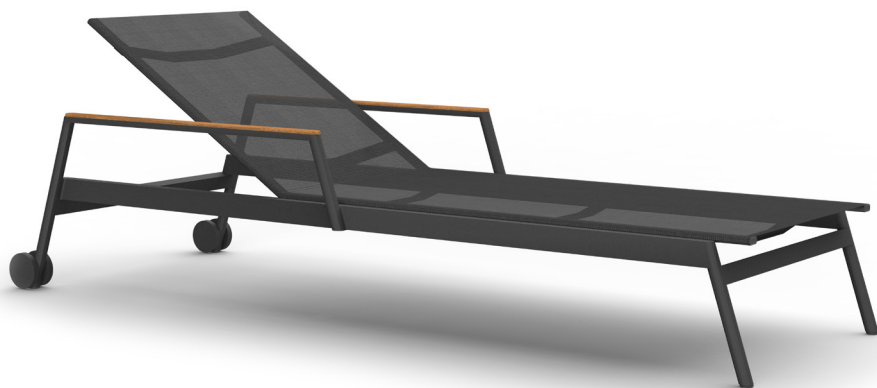

# GREENWICH

by Mario Ruiz

BATYLINE ARM POOL CHAISE WITH WHEELS

832812

## SPECIFICATIONS

Width:	30 1/4"	77 cm
Depth:	84"	214 cm
Height:	27 3/4"	71 cm
Seat height:	12"	31 cm

## MATERIALS

Frame: Powder coated aluminum.

Accents: Premium grade teak wood Batyline.

Furniture Cover Available.