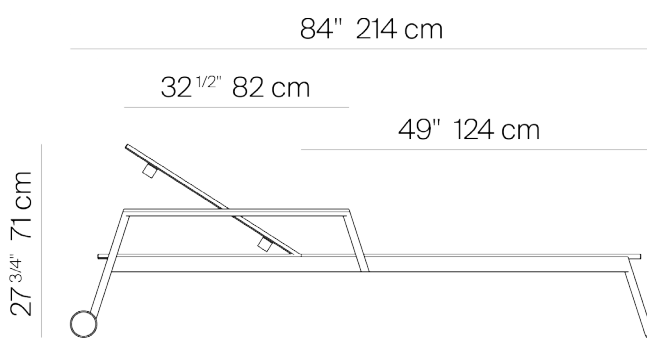

## SPECIFICATIONS

Width:	30 1/4"	77 cm
Depth:	84"	214 cm
Height:	27 3/4"	71 cm
Seat height:	12"	31 cm

# DANAO

BATYLINE ARM POOL CHAISE WITH WHEELS

832812

MEASURES INCH CM	OVERALL WIDTH	OVERALL DEPTH	OVERALL HEIGHT WITH CUSHIONS	OVERALL FRAME HEIGHT	ARM HEIGHT	ARM WIDTH	FOOT HEIGHT	SEAT HEIGHT WITH CUSHIONS	FRAME SEAT HEIGHT	INSIDE SEAT WIDTH	INSIDE SEAT DEPTH
DESCRIPTION	A	B	C	D	F	G	H	I	J	K	L
POOL CHAISE SKU# 832901	82 1/4 209.1	26 1/2 67.2	13 1/4 33.4	11 1/2 29.5	- -	- -	9 1/2 24	13 1/4 33.5	11 1/2 29.5	24 1/4 61.6	48 1/4 122.5
ARM POOL CHAISE SKU# 832910	82 1/4 209.1	28 3/4 72.8	18 1/2 47	18 1/2 47	18 1/2 47	1 2.8	9 1/2 24	13 1/4 33.5	11 1/2 29.5	24 1/4 61.6	48 1/4 122.5
POOL CHAISE WITH WHEELS SKU# 832911	84 213.6	28 71.1	13 1/4 33.5	11 1/2 29.5	- -	- -	9 1/2 24	13 1/4 33.5	11 1/2 29.5	24 1/4 61.6	48 1/4 122.5
ARM POOL CHAISE WITH WHEELS SKU# 832912	84 213.6	30 1/4 76.7	18 1/2 47	18 1/2 47	18 1/2 47	1 2.8	9 1/2 24	13 1/4 33.5	11 1/2 29.5	24 1/4 61.6	48 1/4 122.5
BATYLINE POOL CHAISE SKU# 832801	82 1/4 209.1	26 1/2 67.2	12 30.6	12 30.6	- -	- -	9 1/2 24	12 30.6	12 30.6	24 1/4 61.6	49 124.5
BATYLINE ARM POOL CHAISE SKU# 832810	82 1/4 209.1	28 3/4 72.8	18 1/2 47	18 1/2 47	18 1/2 47	1 2.8	9 1/2 24	12 30.6	12 30.6	24 1/4 61.6	49 124.5
BATYLINE POOL CHAISE WITH WHEELS SKU# 832811	84 213.6	28 71.1	12 30.6	12 30.6	- -	- -	9 1/2 24	12 30.6	12 30.6	24 1/4 61.6	49 124.5
BATYLINE ARM POOL CHAISE WITH WHEELS SKU# 832812	84 213.6	30 1/4 76.7	18 1/2 47	18 1/2 47	18 1/2 47	1 2.8	9 1/2 24	12 30.6	12 30.6	24 1/4 61.6	49 124.5
BEACH CHAISE SKU# 832913	82 1/4 209.1	26 1/2 67.2	12 30.6	12 30.6	- -	- -	9 1/2 24	12 30.6	12 30.6	24 1/4 61.6	49 124.5
BEACH ARM CHAISE SKU# 832914	82 1/4 209.1	28 3/4 72.8	18 1/2 47	18 1/2 47	18 1/2 47	1 2.8	9 1/2 24	12 30.6	12 30.6	24 1/4 61.6	49 124.5