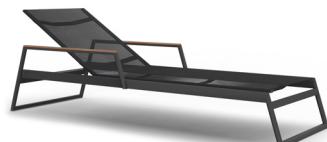

## MATERIALS

Frame: Powder coated aluminum.

Accents: Premium grade teak wood Batyline.

Furniture Cover Available.

COMPLETE COLLECTION

Sofa

Luxe lounge chair

Lounge chair cocktail

Arm dining chair

Side dining chair

Batyline stackable wood arm dining chair

Batyline stackable wood side dining chair

Arm bar stool

Bar stool

Batyline arm pool chaise

Batyline pool chaise

Batyline arm pool chaise with wheels

Batyline pool chaise with wheels

Arm beach chaise

Beach chaise

COMPLETE COLLECTION

Rectangular dining table

Square dining table

Round dining table

Rectangular coffee table

RD side table aluminium top

RD side table teak top

SQ side table aluminium top