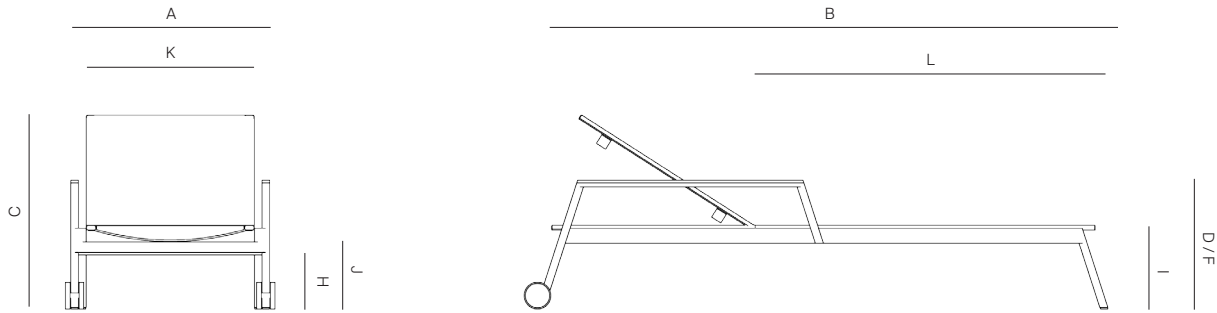

BATYLINE ARM POOL CHAISE WITH WHEELS

832812

MEASURES INCH CM	OVERALL WIDTH	OVERALL DEPTH	OVERALL HEIGHT WITH CUSHIONS	OVERALL FRAME HEIGHT	ARM HEIGHT	ARM WIDTH	FOOT HEIGHT	SEAT HEIGHT WITH CUSHIONS	FRAME SEAT HEIGHT	INSIDE SEAT WIDTH	INSIDE SEAT DEPTH
DESCRIPTION	A	B	C	D	F	G	H	I	J	K	L
POOL CHAISE SKU# 832901	82 1/4 209.1	26 1/2 67.2	13 1/4 33.4	11 1/2 29.5	- -	- -	9 1/2 24	13 1/4 33.5	11 1/2 29.5	24 1/4 61.6	48 1/4 122.5
ARM POOL CHAISE SKU# 832910	82 1/4 209.1	28 3/4 72.8	18 1/2 47	18 1/2 47	18 1/2 47	1 2.8	9 1/2 24	13 1/4 33.5	11 1/2 29.5	24 1/4 61.6	48 1/4 122.5
POOL CHAISE WITH WHEELS SKU# 832911	84 213.6	28 71.1	13 1/4 33.5	11 1/2 29.5	- -	- -	9 1/2 24	13 1/4 33.5	11 1/2 29.5	24 1/4 61.6	48 1/4 122.5
ARM POOL CHAISE WITH WHEELS SKU# 832912	84 213.6	30 1/4 76.7	18 1/2 47	18 1/2 47	18 1/2 47	1 2.8	9 1/2 24	13 1/4 33.5	11 1/2 29.5	24 1/4 61.6	48 1/4 122.5
BATYLINE POOL CHAISE SKU# 832801	82 1/4 209.1	26 1/2 67.2	12 30.6	12 30.6	- -	- -	9 1/2 24	12 30.6	12 30.6	24 1/4 61.6	49 124.5
BATYLINE ARM POOL CHAISE SKU# 832810	82 1/4 209.1	28 3/4 72.8	18 1/2 47	18 1/2 47	18 1/2 47	1 2.8	9 1/2 24	12 30.6	12 30.6	24 1/4 61.6	49 124.5
BATYLINE POOL CHAISE WITH WHEELS SKU# 832811	84 213.6	28 71.1	12 30.6	12 30.6	- -	- -	9 1/2 24	12 30.6	12 30.6	24 1/4 61.6	49 124.5
BATYLINE ARM POOL CHAISE WITH WHEELS SKU# 832812	84 213.6	30 1/4 76.7	18 1/2 47	18 1/2 47	18 1/2 47	1 2.8	9 1/2 24	12 30.6	12 30.6	24 1/4 61.6	49 124.5
BEACH CHAISE SKU# 832913	82 1/4 209.1	26 1/2 67.2	12 30.6	12 30.6	- -	- -	9 1/2 24	12 30.6	12 30.6	24 1/4 61.6	49 124.5
BEACH ARM CHAISE SKU# 832914	82 1/4 209.1	28 3/4 72.8	18 1/2 47	18 1/2 47	18 1/2 47	1 2.8	9 1/2 24	12 30.6	12 30.6	24 1/4 61.6	49 124.5

MEASURES INCH CM	# OF BACK CUSHIONS	COM BACK CUSHIONS YARDS METERS	# OF SEAT CUSHIONS	COM SEAT CUSHIONS YARDS METERS	DIAGONAL CLEARANCE	FURNITURE WEIGHT LBS KGS	TOTAL PIECES IN A BOX	BOXED WEIGHT LBS KGS	BOXED WIDTH	BOXED DEPTH	BOXED HEIGHT	CBM
DESCRIPTION	M											
POOL CHAISE SKU# 832901	1	3.5	1	3.5	29 1/2 75	50 22	1	56 25	83.50 212.09	30.25 76.84	19.75 50.17	0.82 0.82
ARM POOL CHAISE SKU# 832910	1	3.5	1	3.5	34 86.7	39 18	1	47 21	83.50 212.09	27.50 69.85	21.50 54.61	0.81 0.81
POOL CHAISE WITH WHEELS SKU# 832911	1	3.5	1	3.5	31 78.6	65 30	1	72 32	85.50 217.17	31.50 80.01	23.50 59.69	1.04 1.04
ARM POOL CHAISE WITH WHEELS SKU# 832912	1	3.5	1	3.5	35 1/2 90	70 32	1	75 35	87 220.98	33.25 84.46	21.50 54.61	1.02 1.02
BATYLINE POOL CHAISE SKU# 832801	-	-	-	-	29 1/2 75	77 35	1	86 39	83.50 212.09	27.50 69.85	13 33.02	0.49 0.49
BATYLINE ARM POOL CHAISE SKU# 832810	-	-	-	-	34 86.7	55 25	1	64 29	85.25 216.54	31.75 80.65	21.50 54.61	0.95 0.95
BATYLINE POOL CHAISE WITH WHEELS SKU# 832811	-	-	-	-	31 78.6	55 25	1	64 29	87 220.98	31 78.74	15 38.10	0.66 0.66
BATYLINE ARM POOL CHAISE WITH WHEELS SKU# 832812	-	-	-	-	35 1/2 90	55 25	1	64 29	85.75 217.81	32 81.28	19.75 50.17	0.89 0.89
BEACH CHAISE SKU# 832913	-	-	-	-	29 1/2 75	55 25	1	64 29	85.25 216.54	29.50 74.93	15 38.10	0.62 0.62
BEACH ARM CHAISE SKU# 832914	-	-	-	-	34 86.7	55 25	1	64 29	85.25 216.54	31.75 80.65	21.50 54.61	0.95 0.95