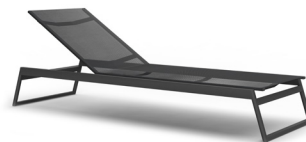

## MATERIALS

Frame: Powder coated aluminum.

Accents: Premium grade teak wood Batyline.

Furniture Cover Available.

COMPLETE COLLECTION

Sofa

Luxe lounge chair

Lounge chair cocktail

Arm dining chair

Side dining chair

Batyline stackable wood arm dining chair

Batyline stackable wood side dining chair

Arm bar stool

Bar stool

Batyline arm pool chaise

Batyline pool chaise

Batyline arm pool chaise with wheels

Batyline pool chaise with wheels

Arm beach chaise

Beach chaise

COMPLETE COLLECTION

Rectangular dining table

Square dining table

Round dining table

Rectangular coffee table

RD side table aluminium top

RD side table teak top

SQ side table aluminium top